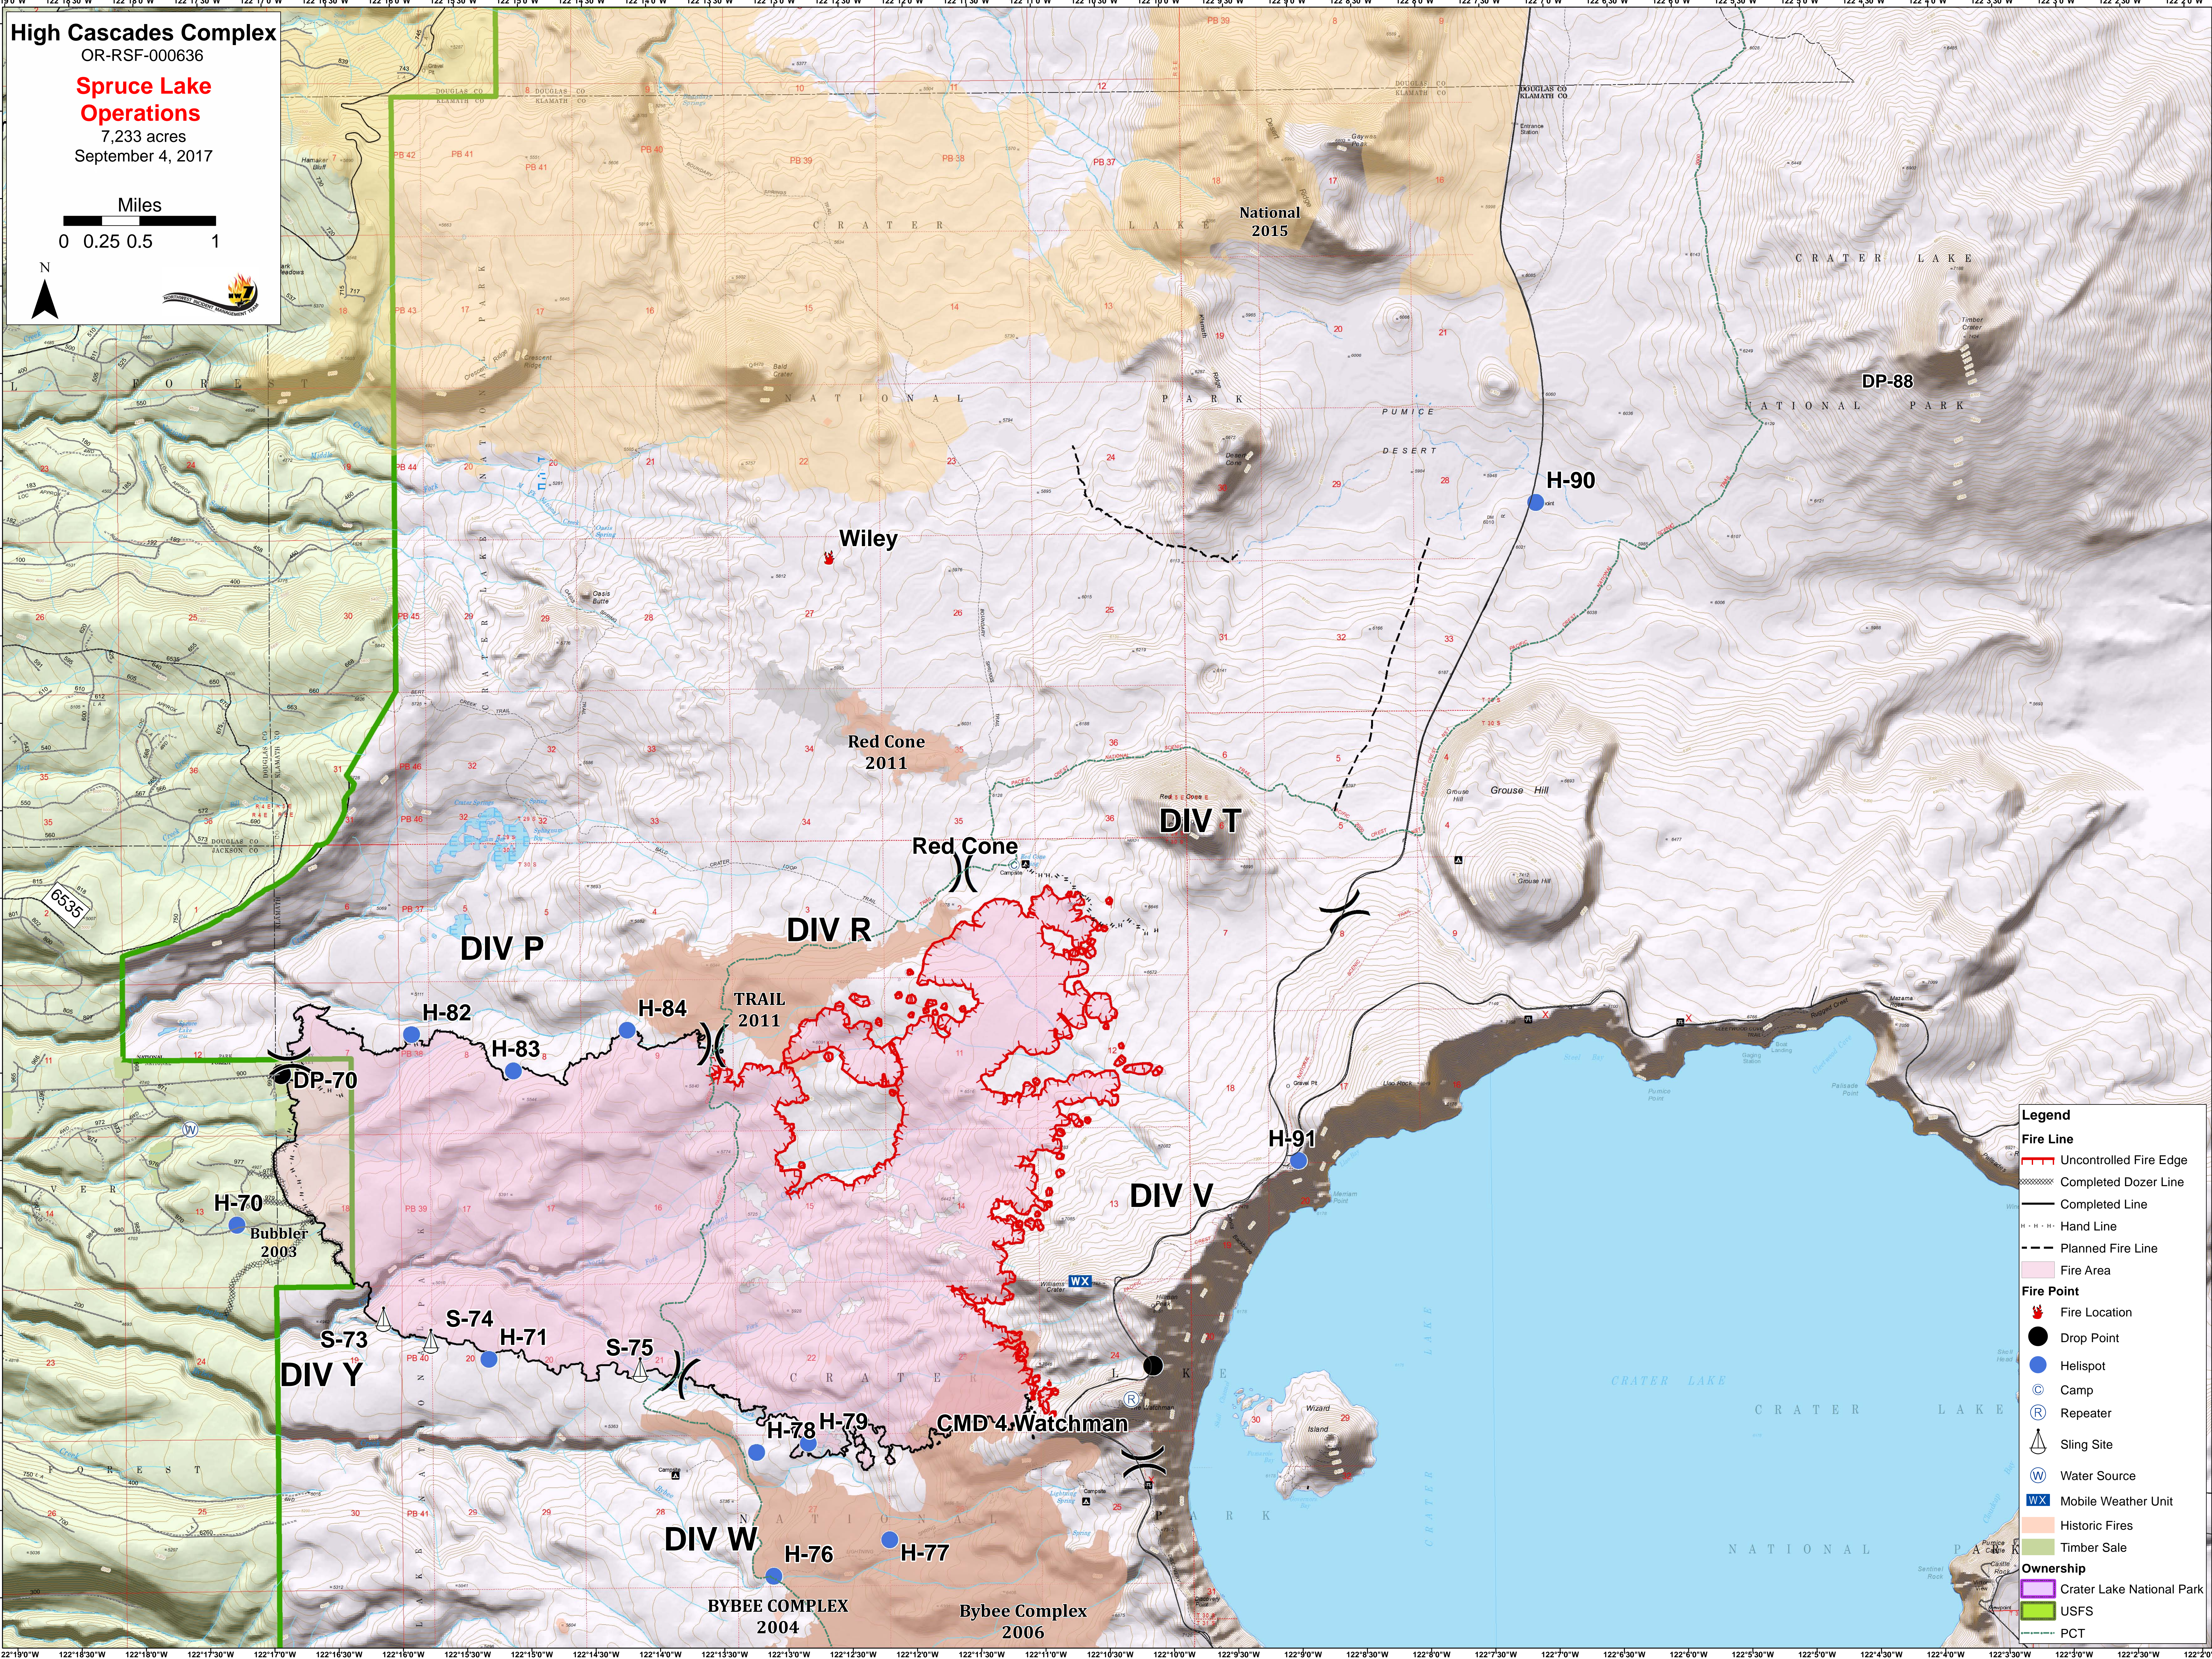

High Cascades Complex
 OR-RSF-00636
Spruce Lake Operations
 7,233 acres
 September 4, 2017

Legend

- Fire Line**
 - Uncontrolled Fire Edge
 - Completed Dozer Line
 - Completed Line
 - Hand Line
 - Planned Fire Line
 - Fire Area
- Fire Point**
 - Fire Location
 - Drop Point
 - Helispot
 - Camp
 - Repeater
 - Sling Site
 - Water Source
 - Mobile Weather Unit
 - Historic Fires
 - Timber Sale
- Ownership**
 - Crater Lake National Park
 - USFS
 - PCT