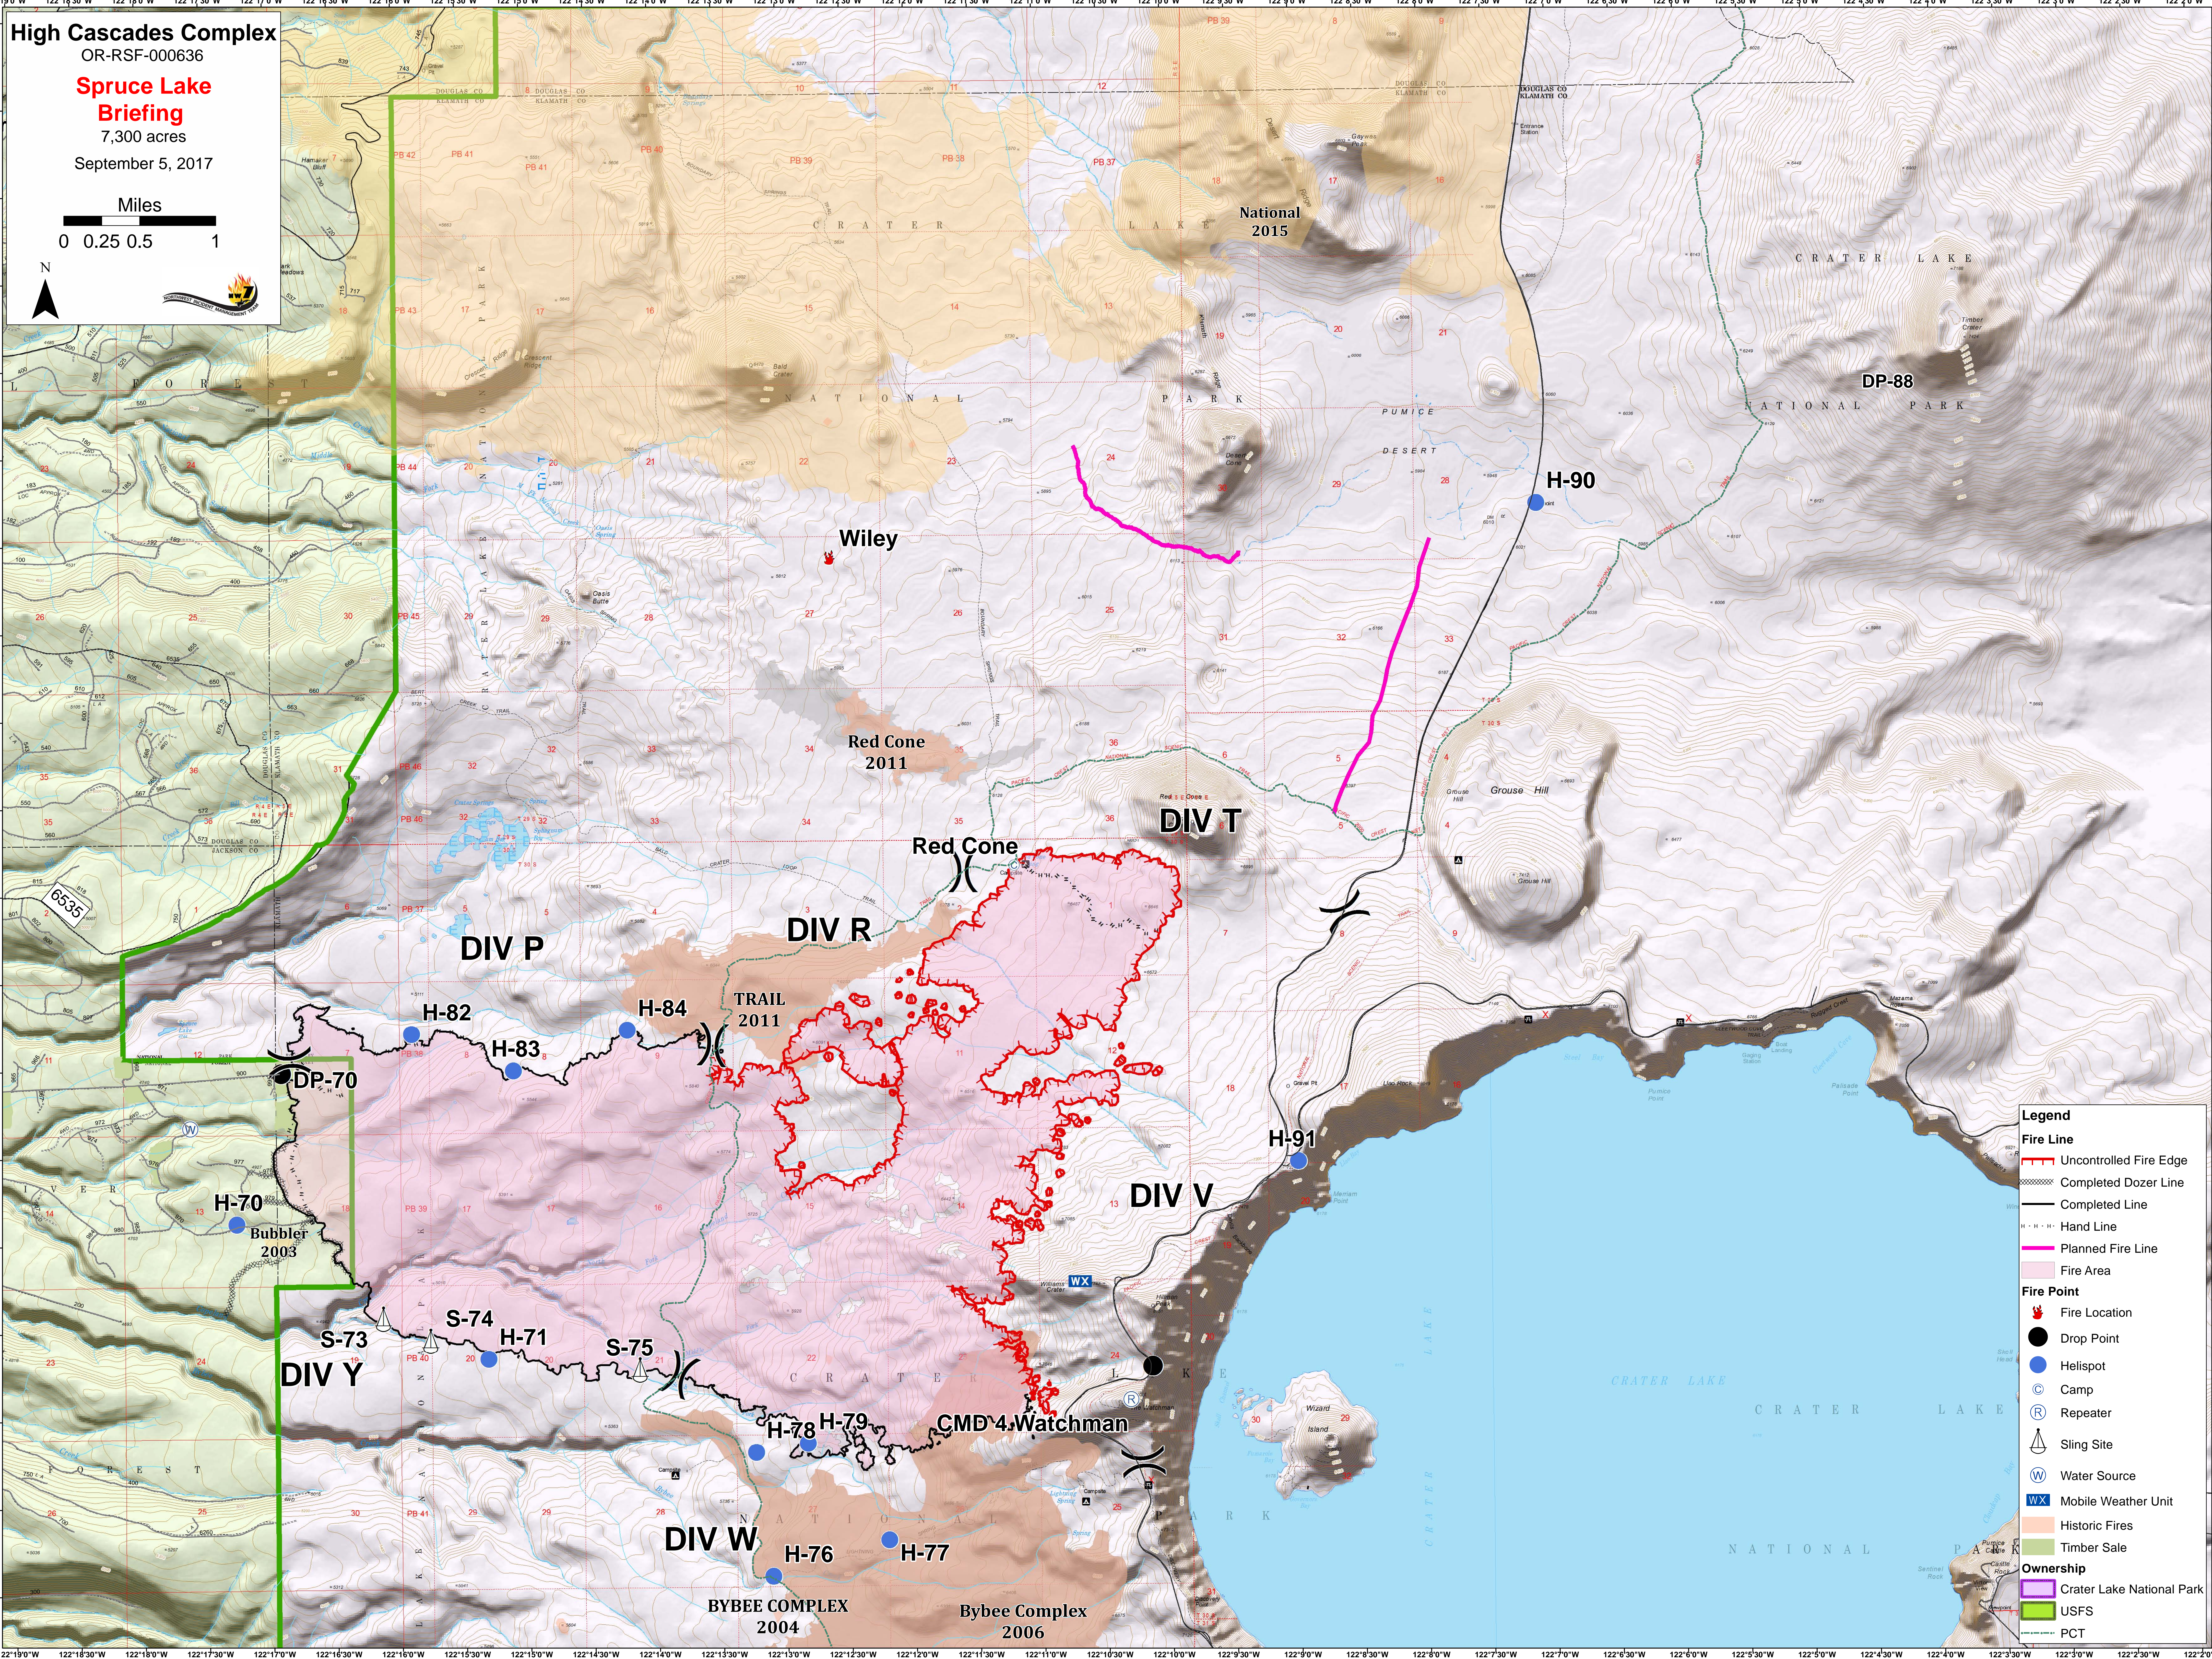

High Cascades Complex
 OR-RSF-00636
Spruce Lake
Briefing
 7,300 acres
 September 5, 2017

Legend

- Fire Line**
 - Uncontrolled Fire Edge
 - Completed Dozer Line
 - Completed Line
 - Hand Line
 - Planned Fire Line
 - Fire Area
- Fire Point**
 - Fire Location
 - Drop Point
 - Helispot
 - Camp
 - Repeater
 - Sling Site
 - Water Source
 - Mobile Weather Unit
 - Historic Fires
 - Timber Sale
- Ownership**
 - Crater Lake National Park
 - USFS
 - PCT