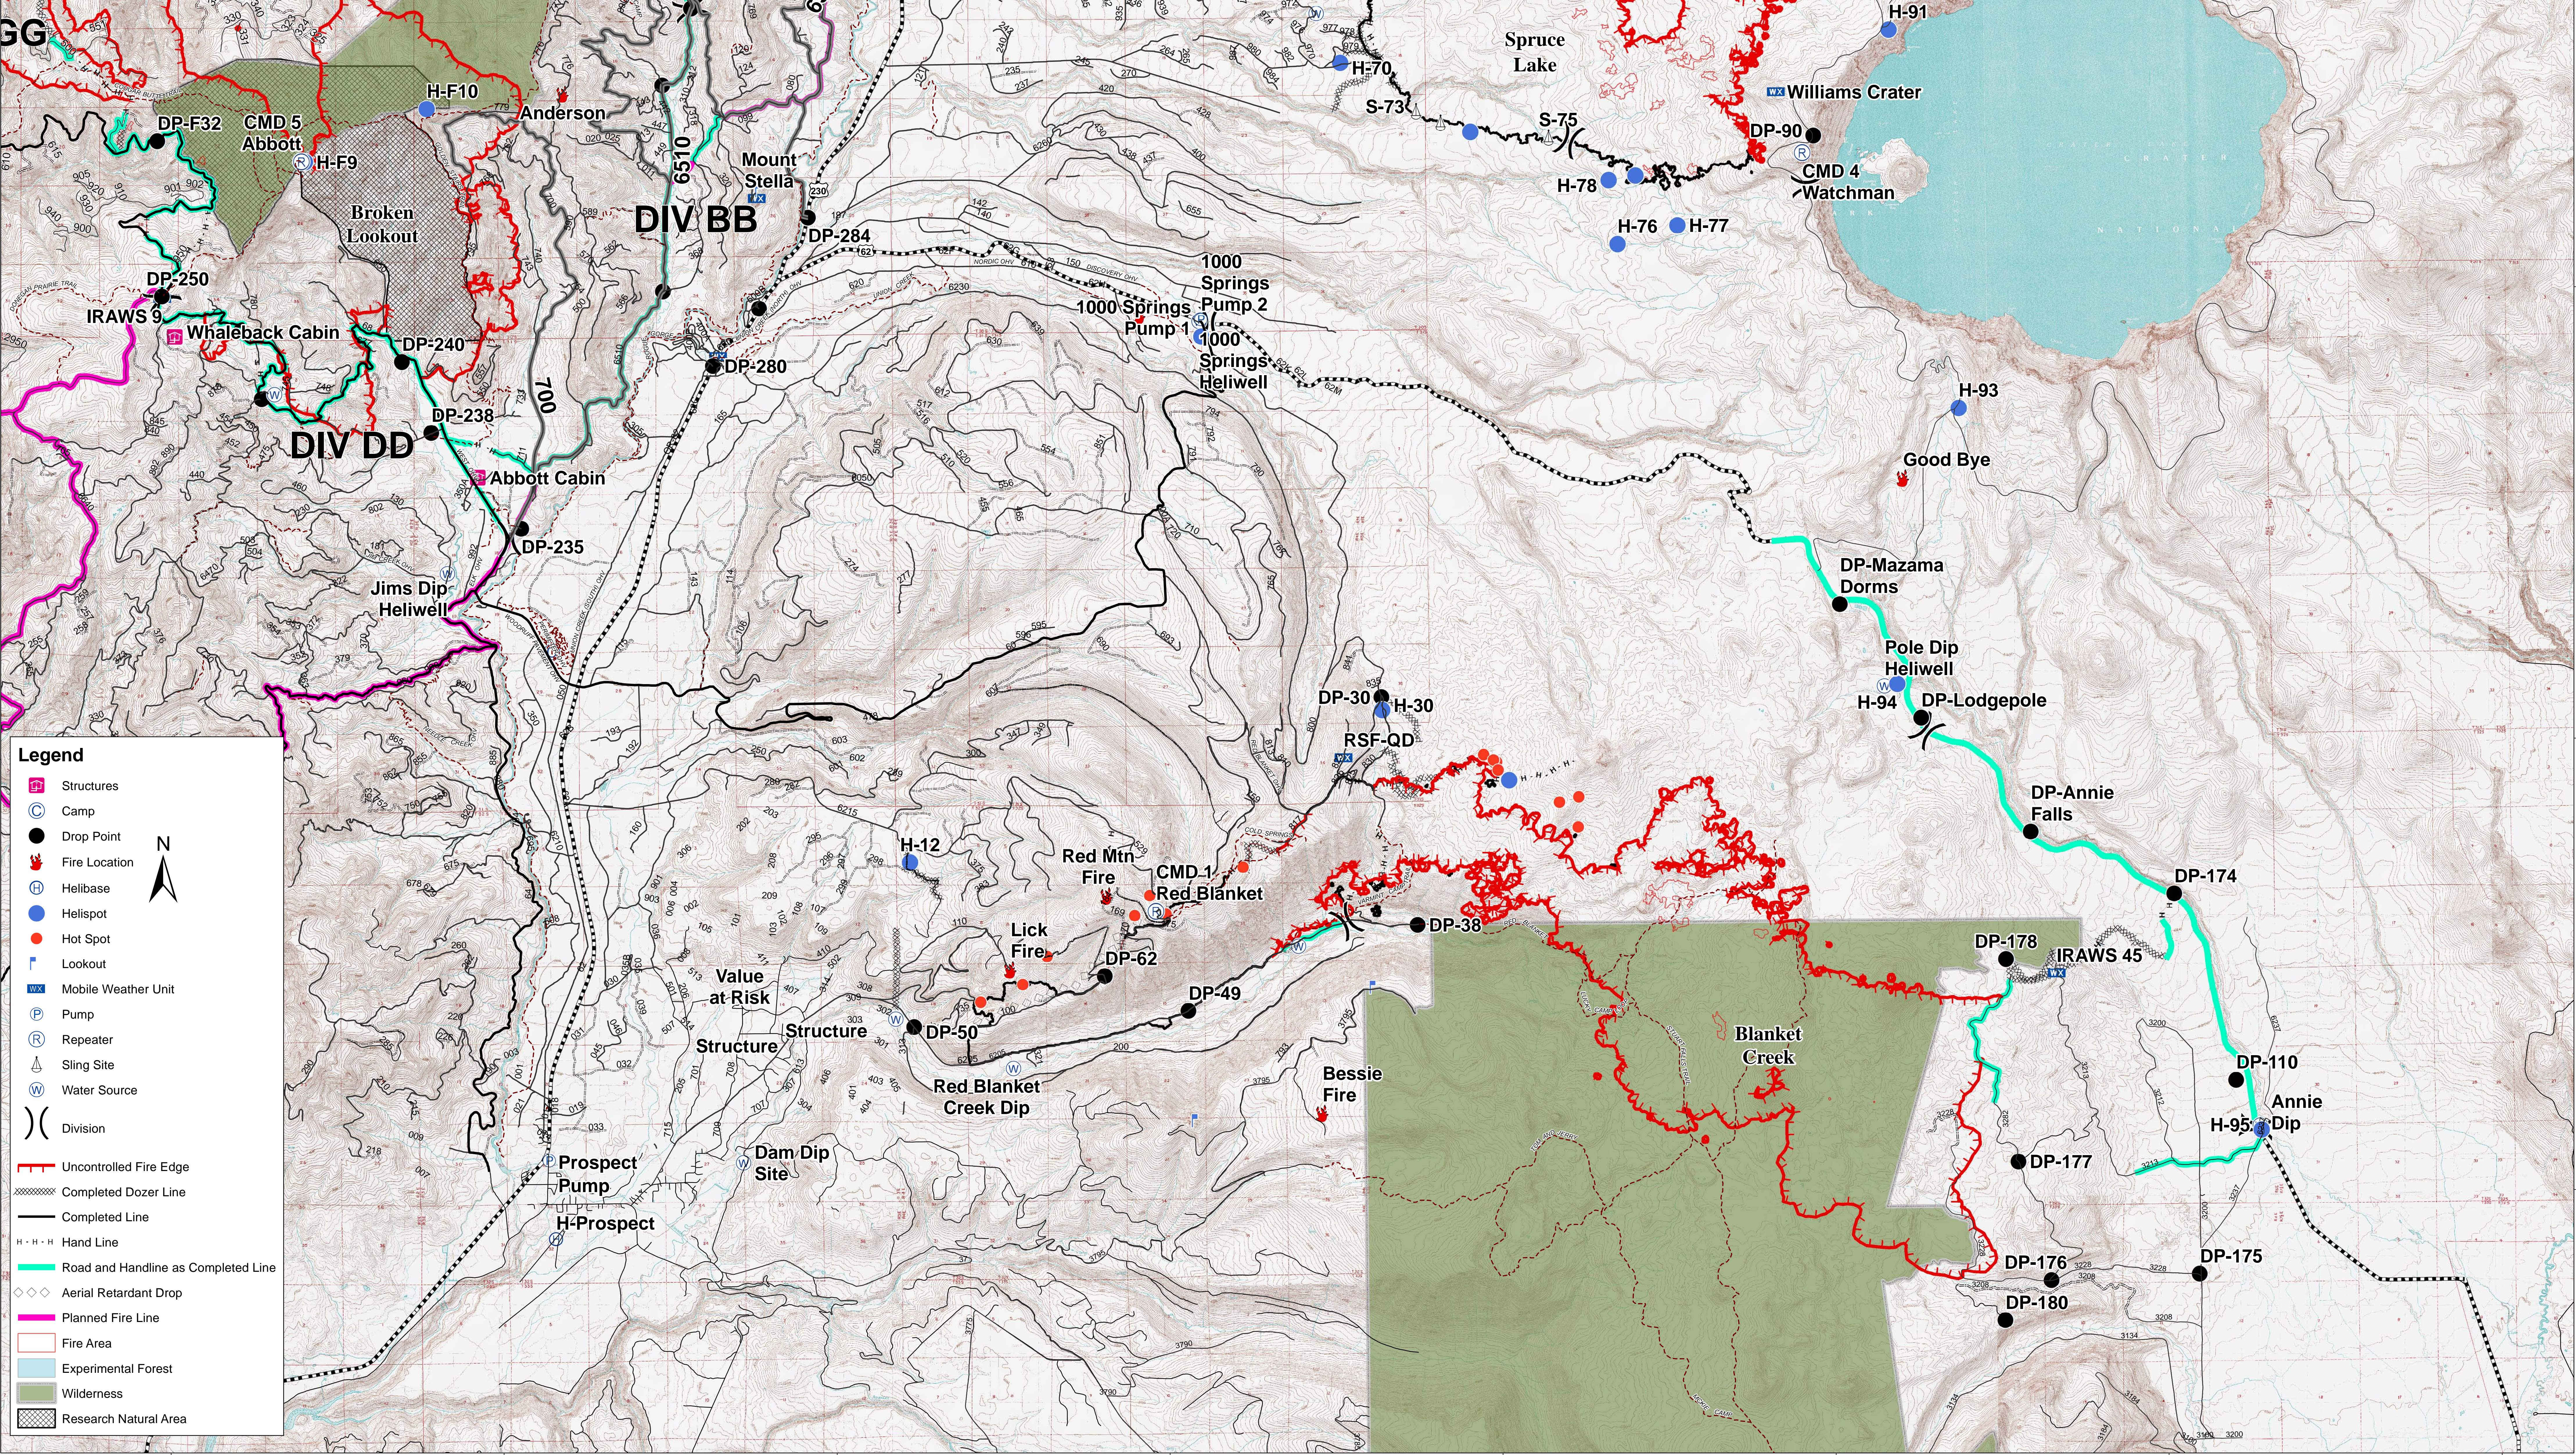

High Cascades Complex
 Branch I Briefing
 Blanket Creek - 21,400
 Spruce Lake - 7,300
 September 5, 2017

Legend

- Structures
- Camp
- Drop Point
- Fire Location
- Helibase
- Helispot
- Hot Spot
- Lookout
- Mobile Weather Unit
- Pump
- Repeater
- Sling Site
- Water Source
- Division
- Uncontrolled Fire Edge
- Completed Dozer Line
- Completed Line
- Hand Line
- Road and Handline as Completed Line
- Aerial Retardant Drop
- Planned Fire Line
- Fire Area
- Experimental Forest
- Wilderness
- Research Natural Area