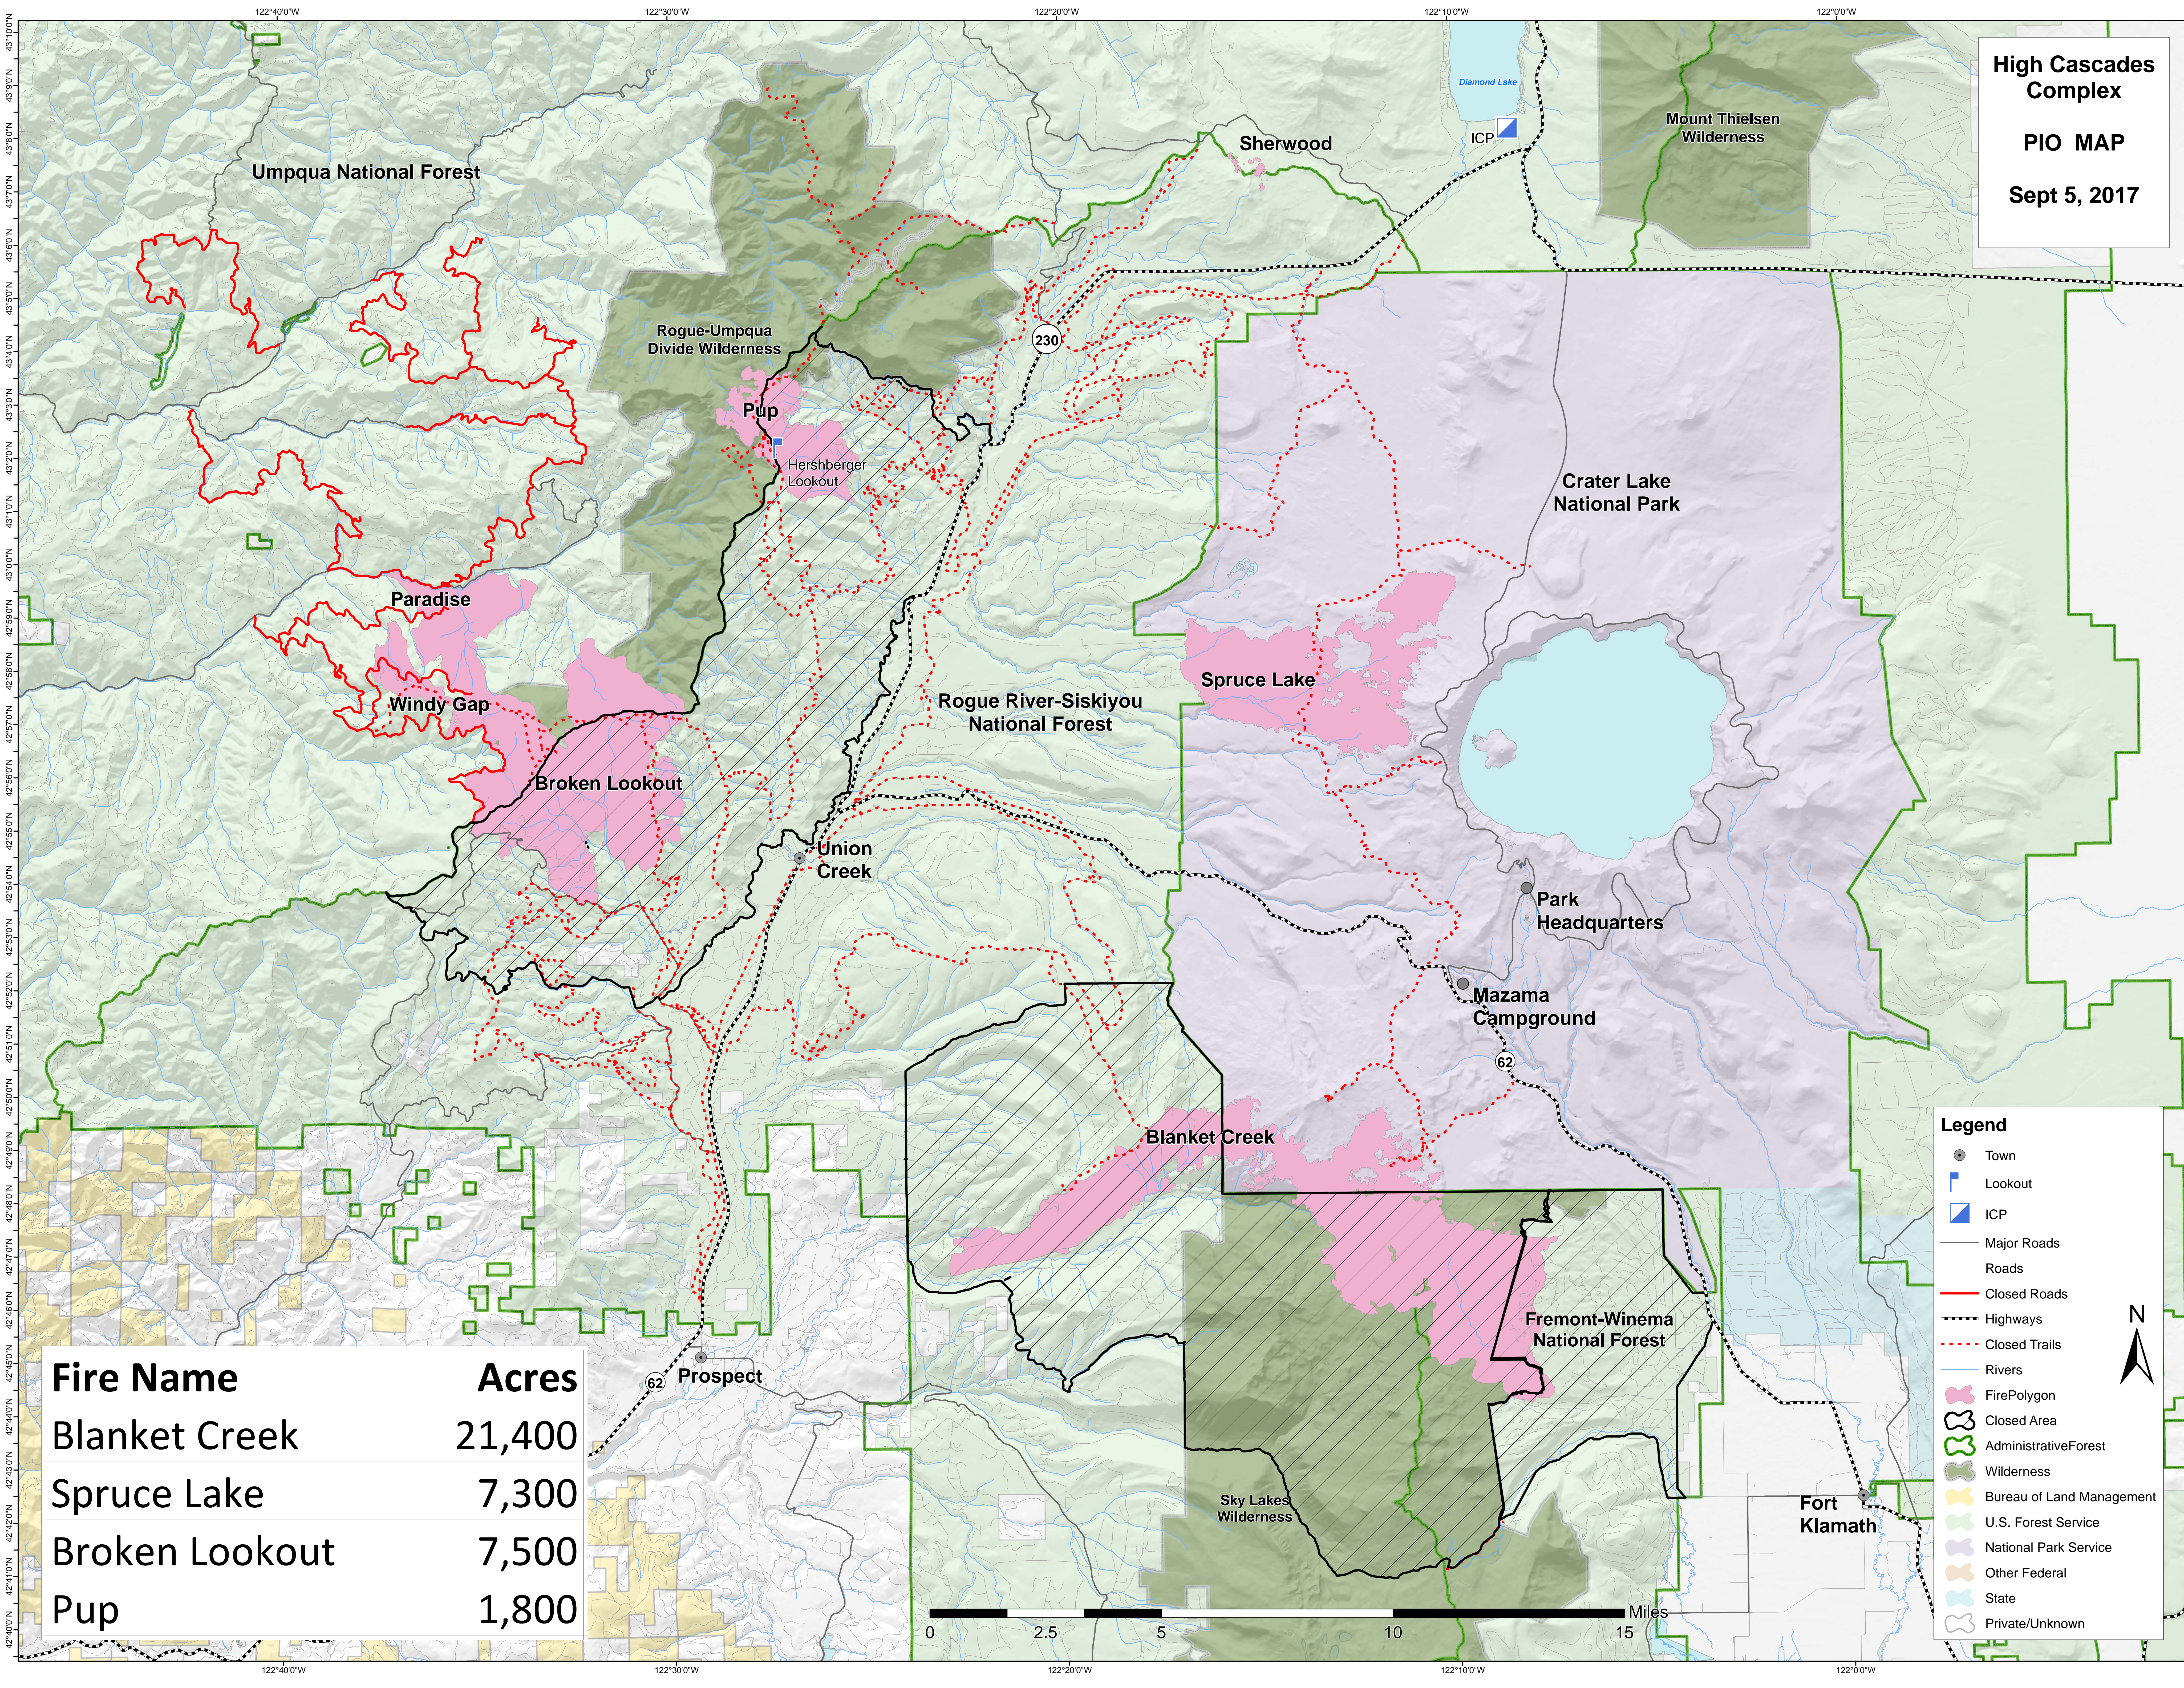

**High Cascades Complex**  
**PIO MAP**  
**Sept 5, 2017**

Fire Name	Acres
Blanket Creek	21,400
Spruce Lake	7,300
Broken Lookout	7,500
Pup	1,800

**Legend**

- Town
- Lookout
- ICP
- Major Roads
- Roads
- Closed Roads
- Highways
- ... Closed Trails
- Rivers
- FirePolygon
- ⬭ Closed Area
- ⬭ AdministrativeForest
- ⬭ Wilderness
- Bureau of Land Management
- U.S. Forest Service
- National Park Service
- Other Federal
- State
- Private/Unknown