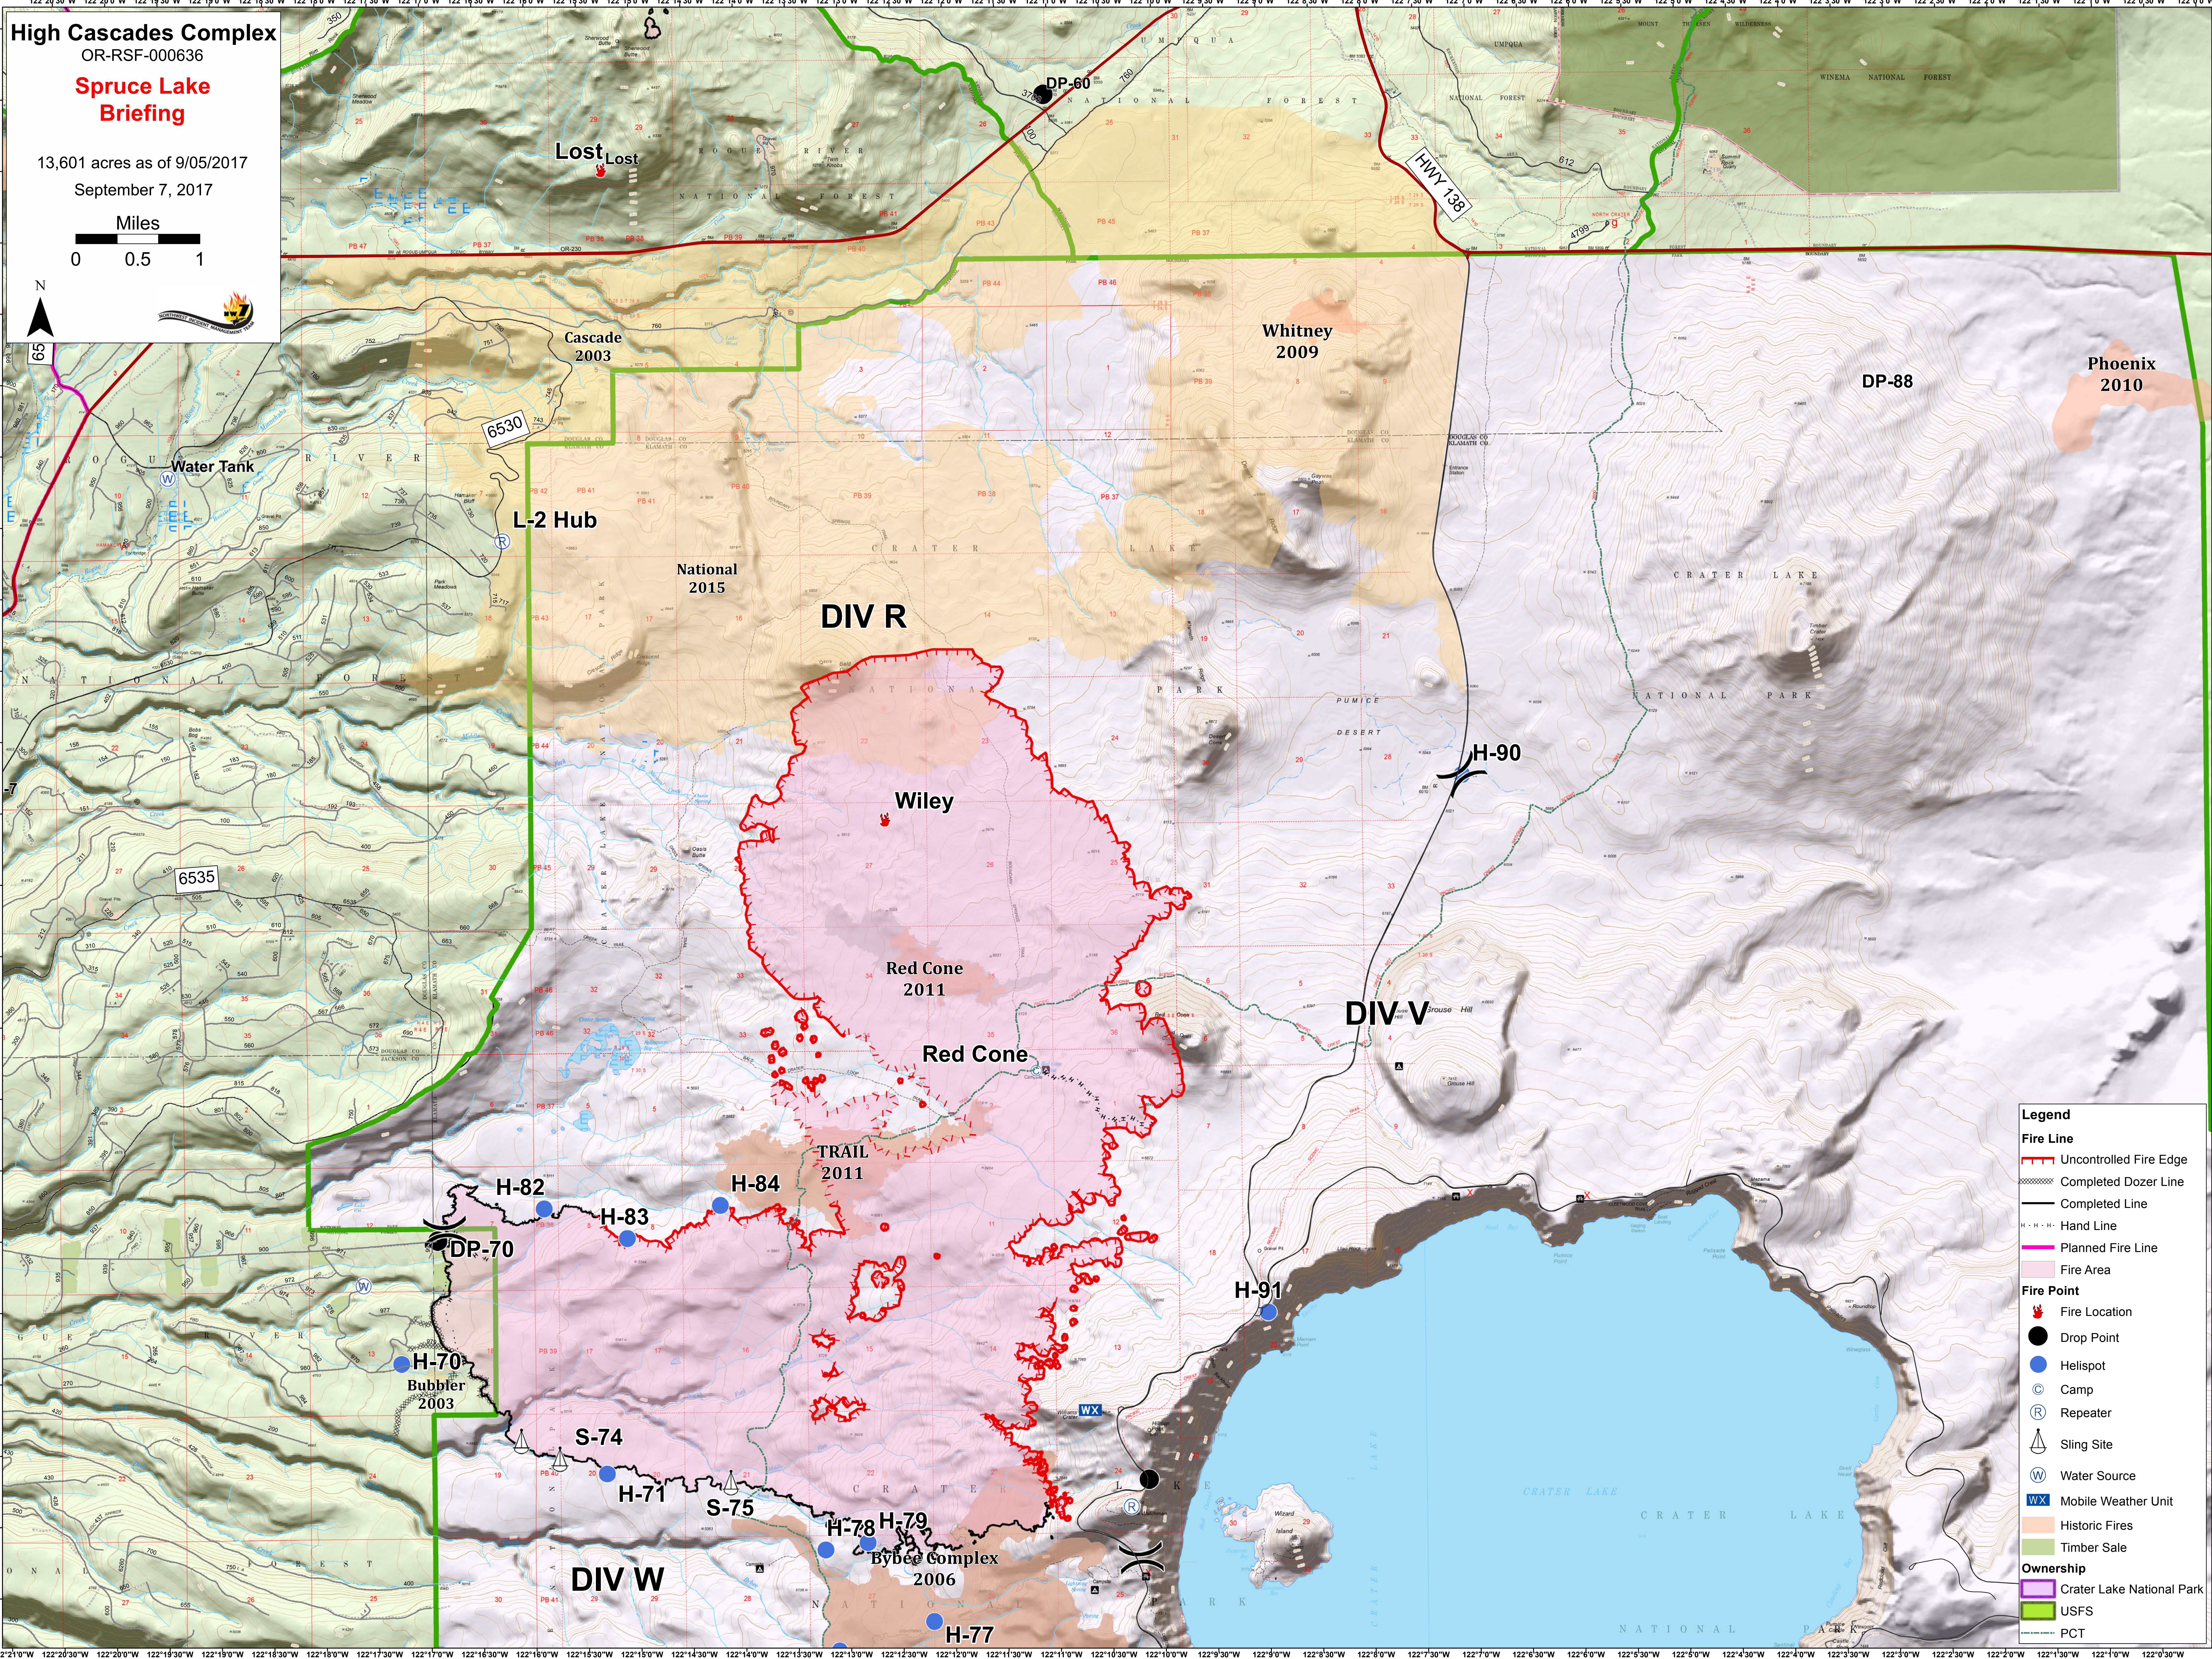

High Cascades Complex
 OR-RSF-000636
Spruce Lake Briefing

13,601 acres as of 9/05/2017
 September 7, 2017

Legend

- Fire Line**
 - Uncontrolled Fire Edge
 - Completed Dozer Line
 - Completed Line
 - Hand Line
 - Planned Fire Line
 - Fire Area
- Fire Point**
 - Fire Location
 - Drop Point
 - Helispot
 - Camp
 - Repeater
 - Sling Site
 - Water Source
 - Mobile Weather Unit
 - Historic Fires
 - Timber Sale
- Ownership**
 - Crater Lake National Park
 - USFS
 - PCT