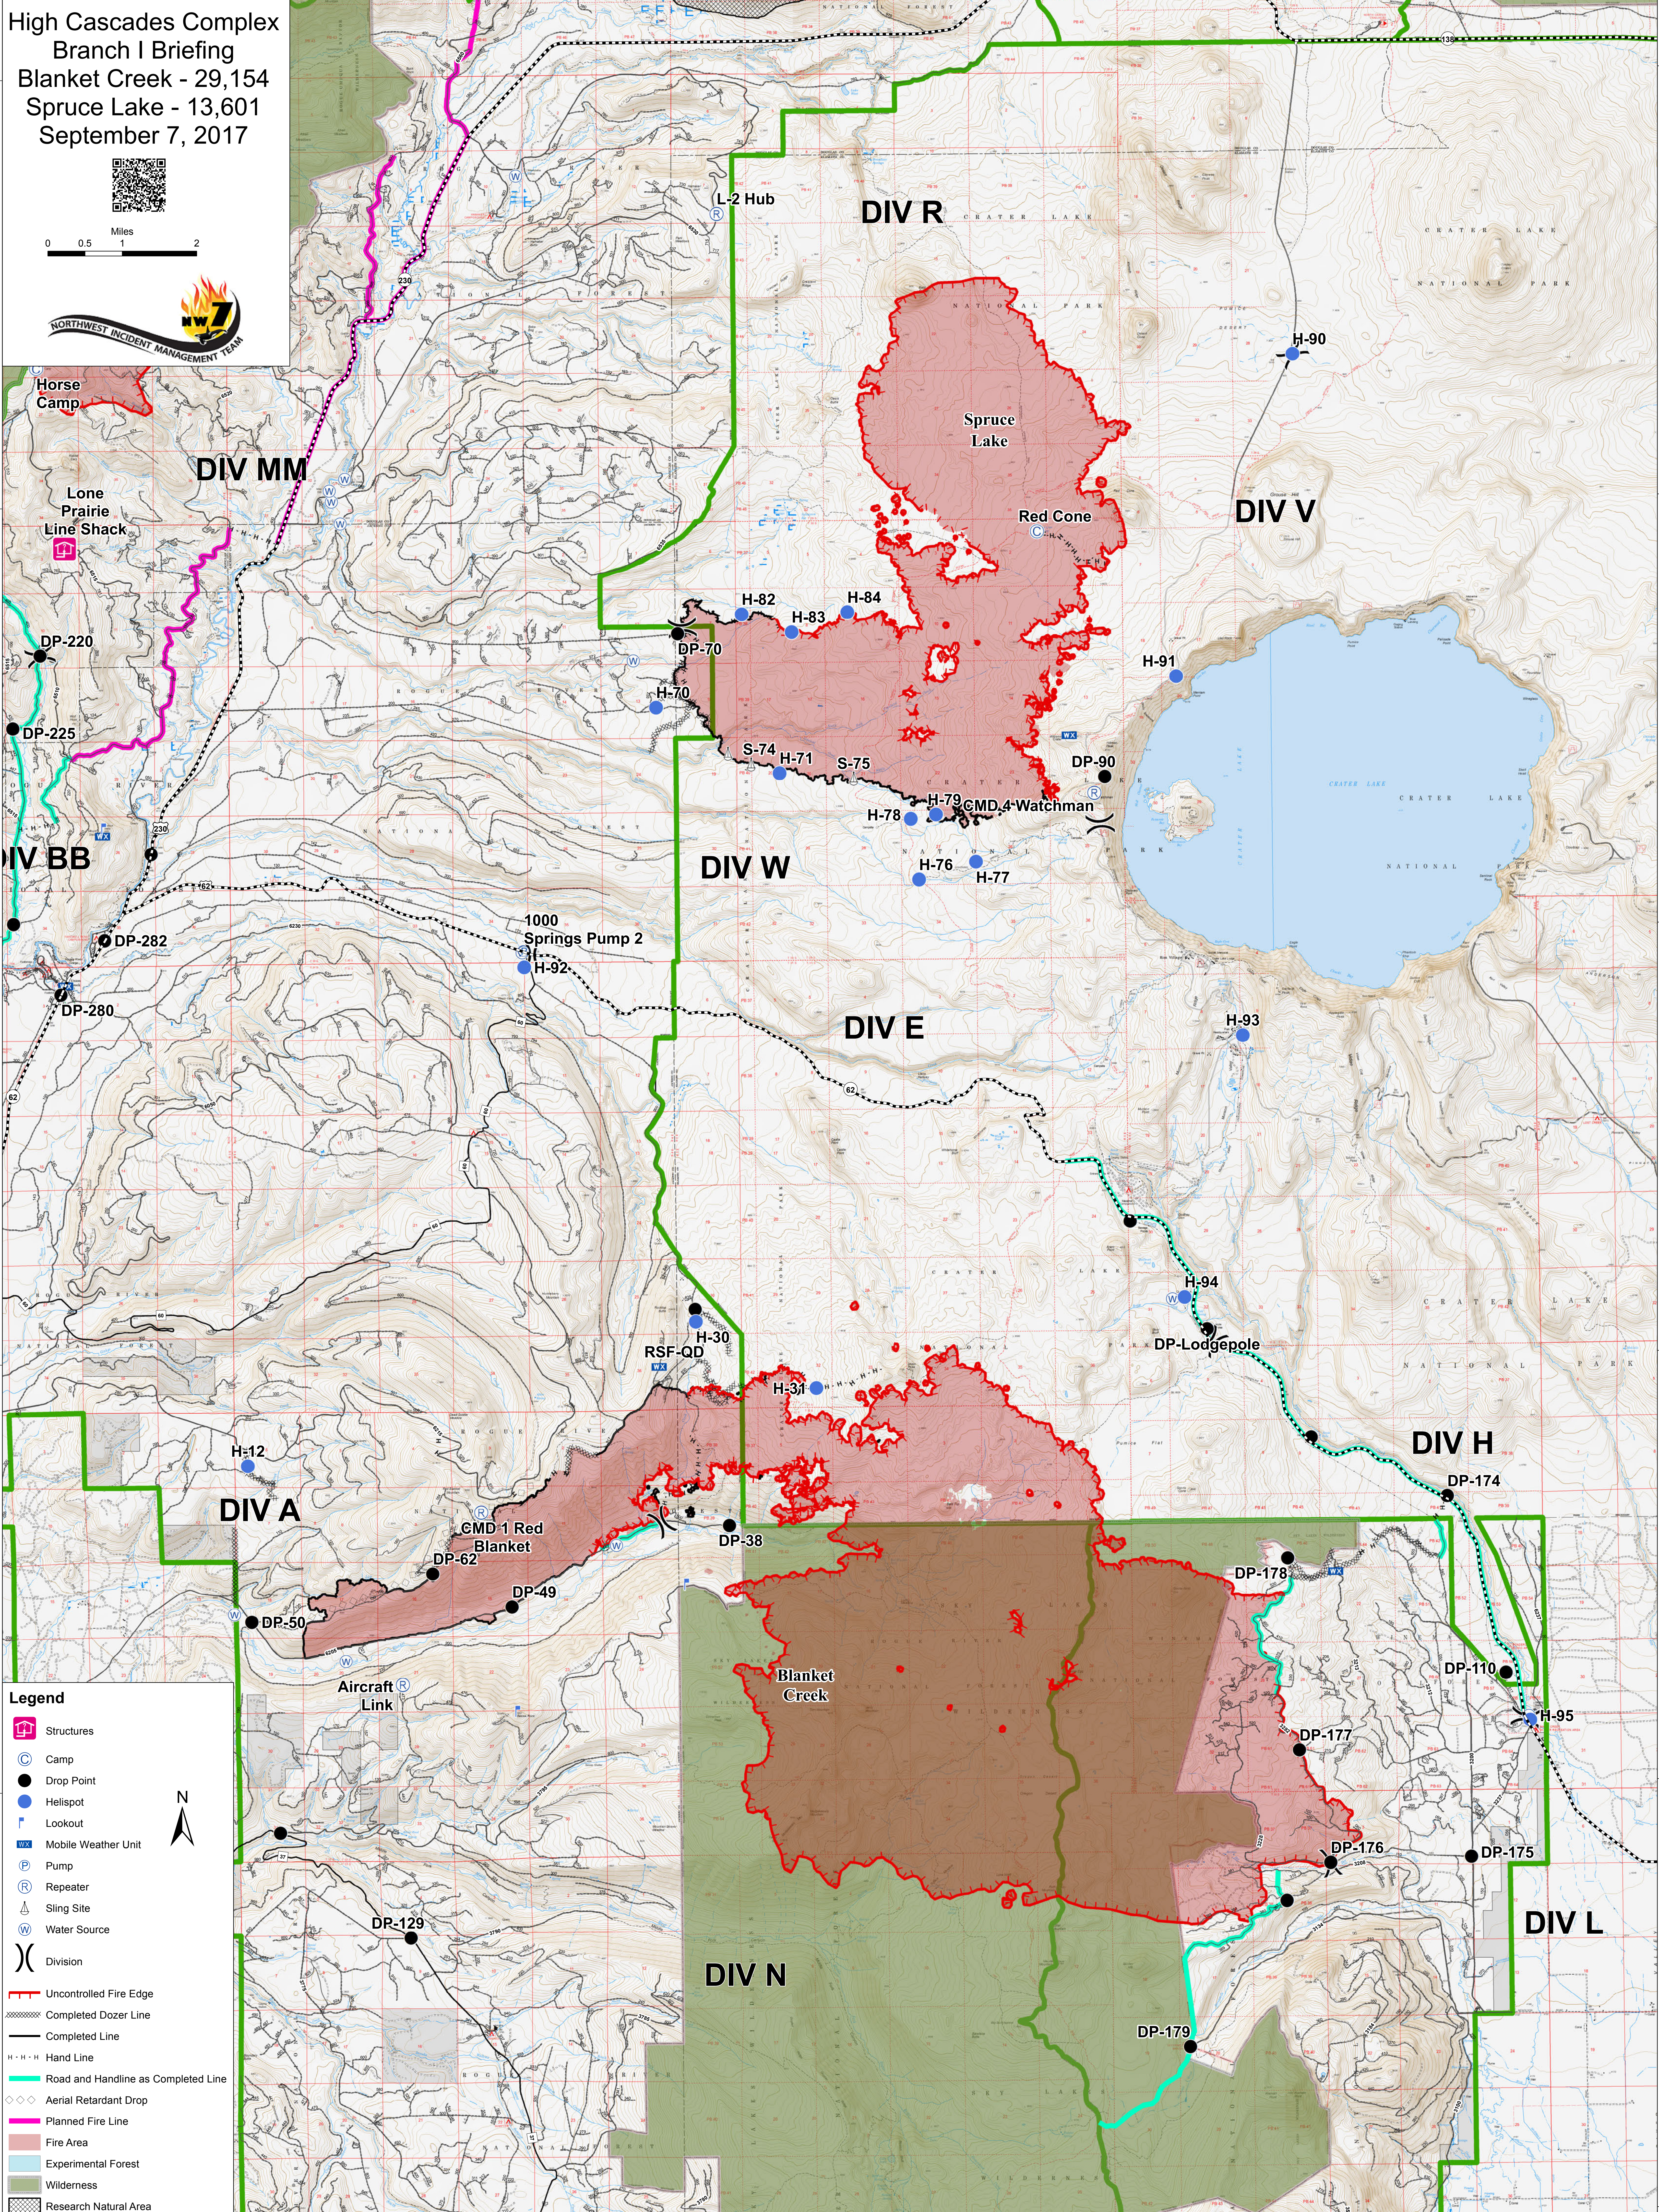

High Cascades Complex
 Branch I Briefing
 Blanket Creek - 29,154
 Spruce Lake - 13,601
 September 7, 2017

Legend

- Structures
- Camp
- Drop Point
- Helispot
- Lookout
- Mobile Weather Unit
- Pump
- Repeater
- Sling Site
- Water Source
- Division
- Uncontrolled Fire Edge
- Completed Dozer Line
- Completed Line
- Hand Line
- Road and Handline as Completed Line
- Aerial Retardant Drop
- Planned Fire Line
- Fire Area
- Experimental Forest
- Wilderness
- Research Natural Area

122°25'0"W 122°20'0"W 122°15'0"W 122°10'0"W 122°5'0"W