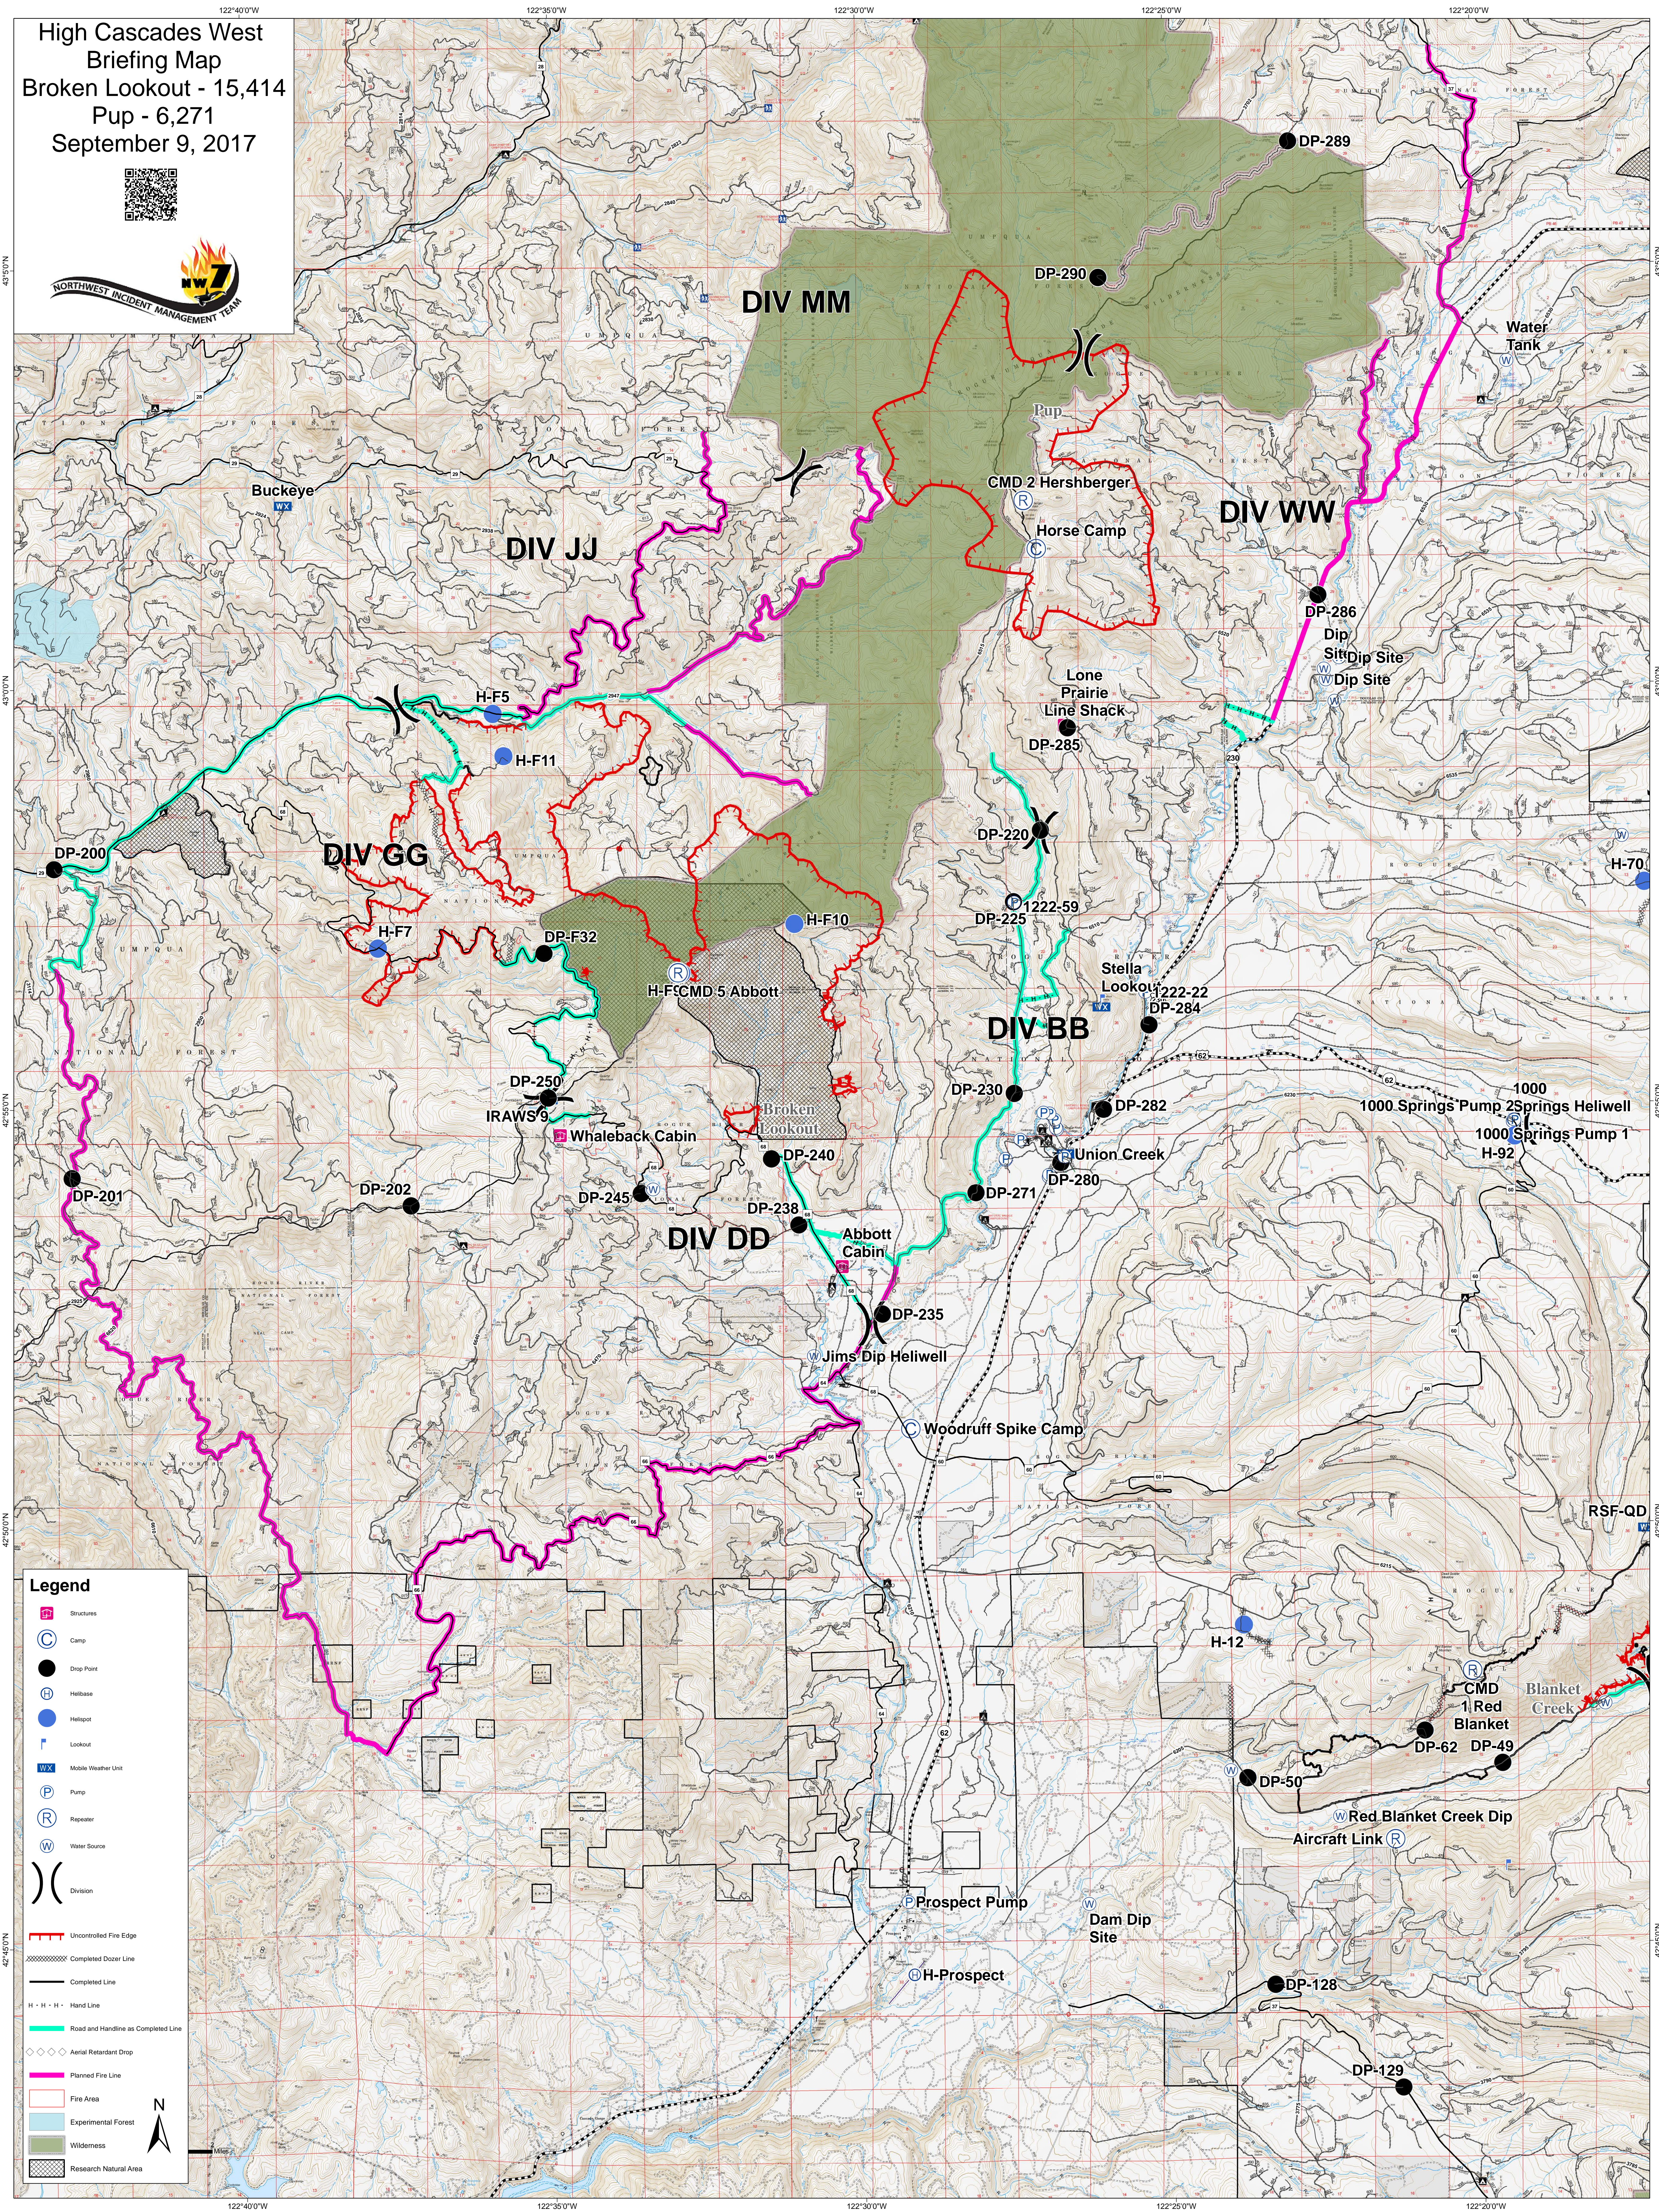

High Cascades West
 Briefing Map
 Broken Lookout - 15,414
 Pup - 6,271
 September 9, 2017

Legend

- Structures
- Camp
- Drop Point
- Helibase
- Heliport
- Lookout
- Mobile Weather Unit
- Pump
- Repeater
- Water Source
- Division
- Uncontrolled Fire Edge
- Completed Dozer Line
- Completed Line
- Hand Line
- Road and Handline as Completed Line
- Aerial Retardant Drop
- Planned Fire Line
- Fire Area
- Experimental Forest
- Wilderness
- Research Natural Area

43°30'N
43°45'N
44°00'N
44°15'N
44°30'N

122°40'W 122°35'W 122°30'W 122°25'W 122°20'W

122°40'W 122°35'W 122°30'W 122°25'W 122°20'W