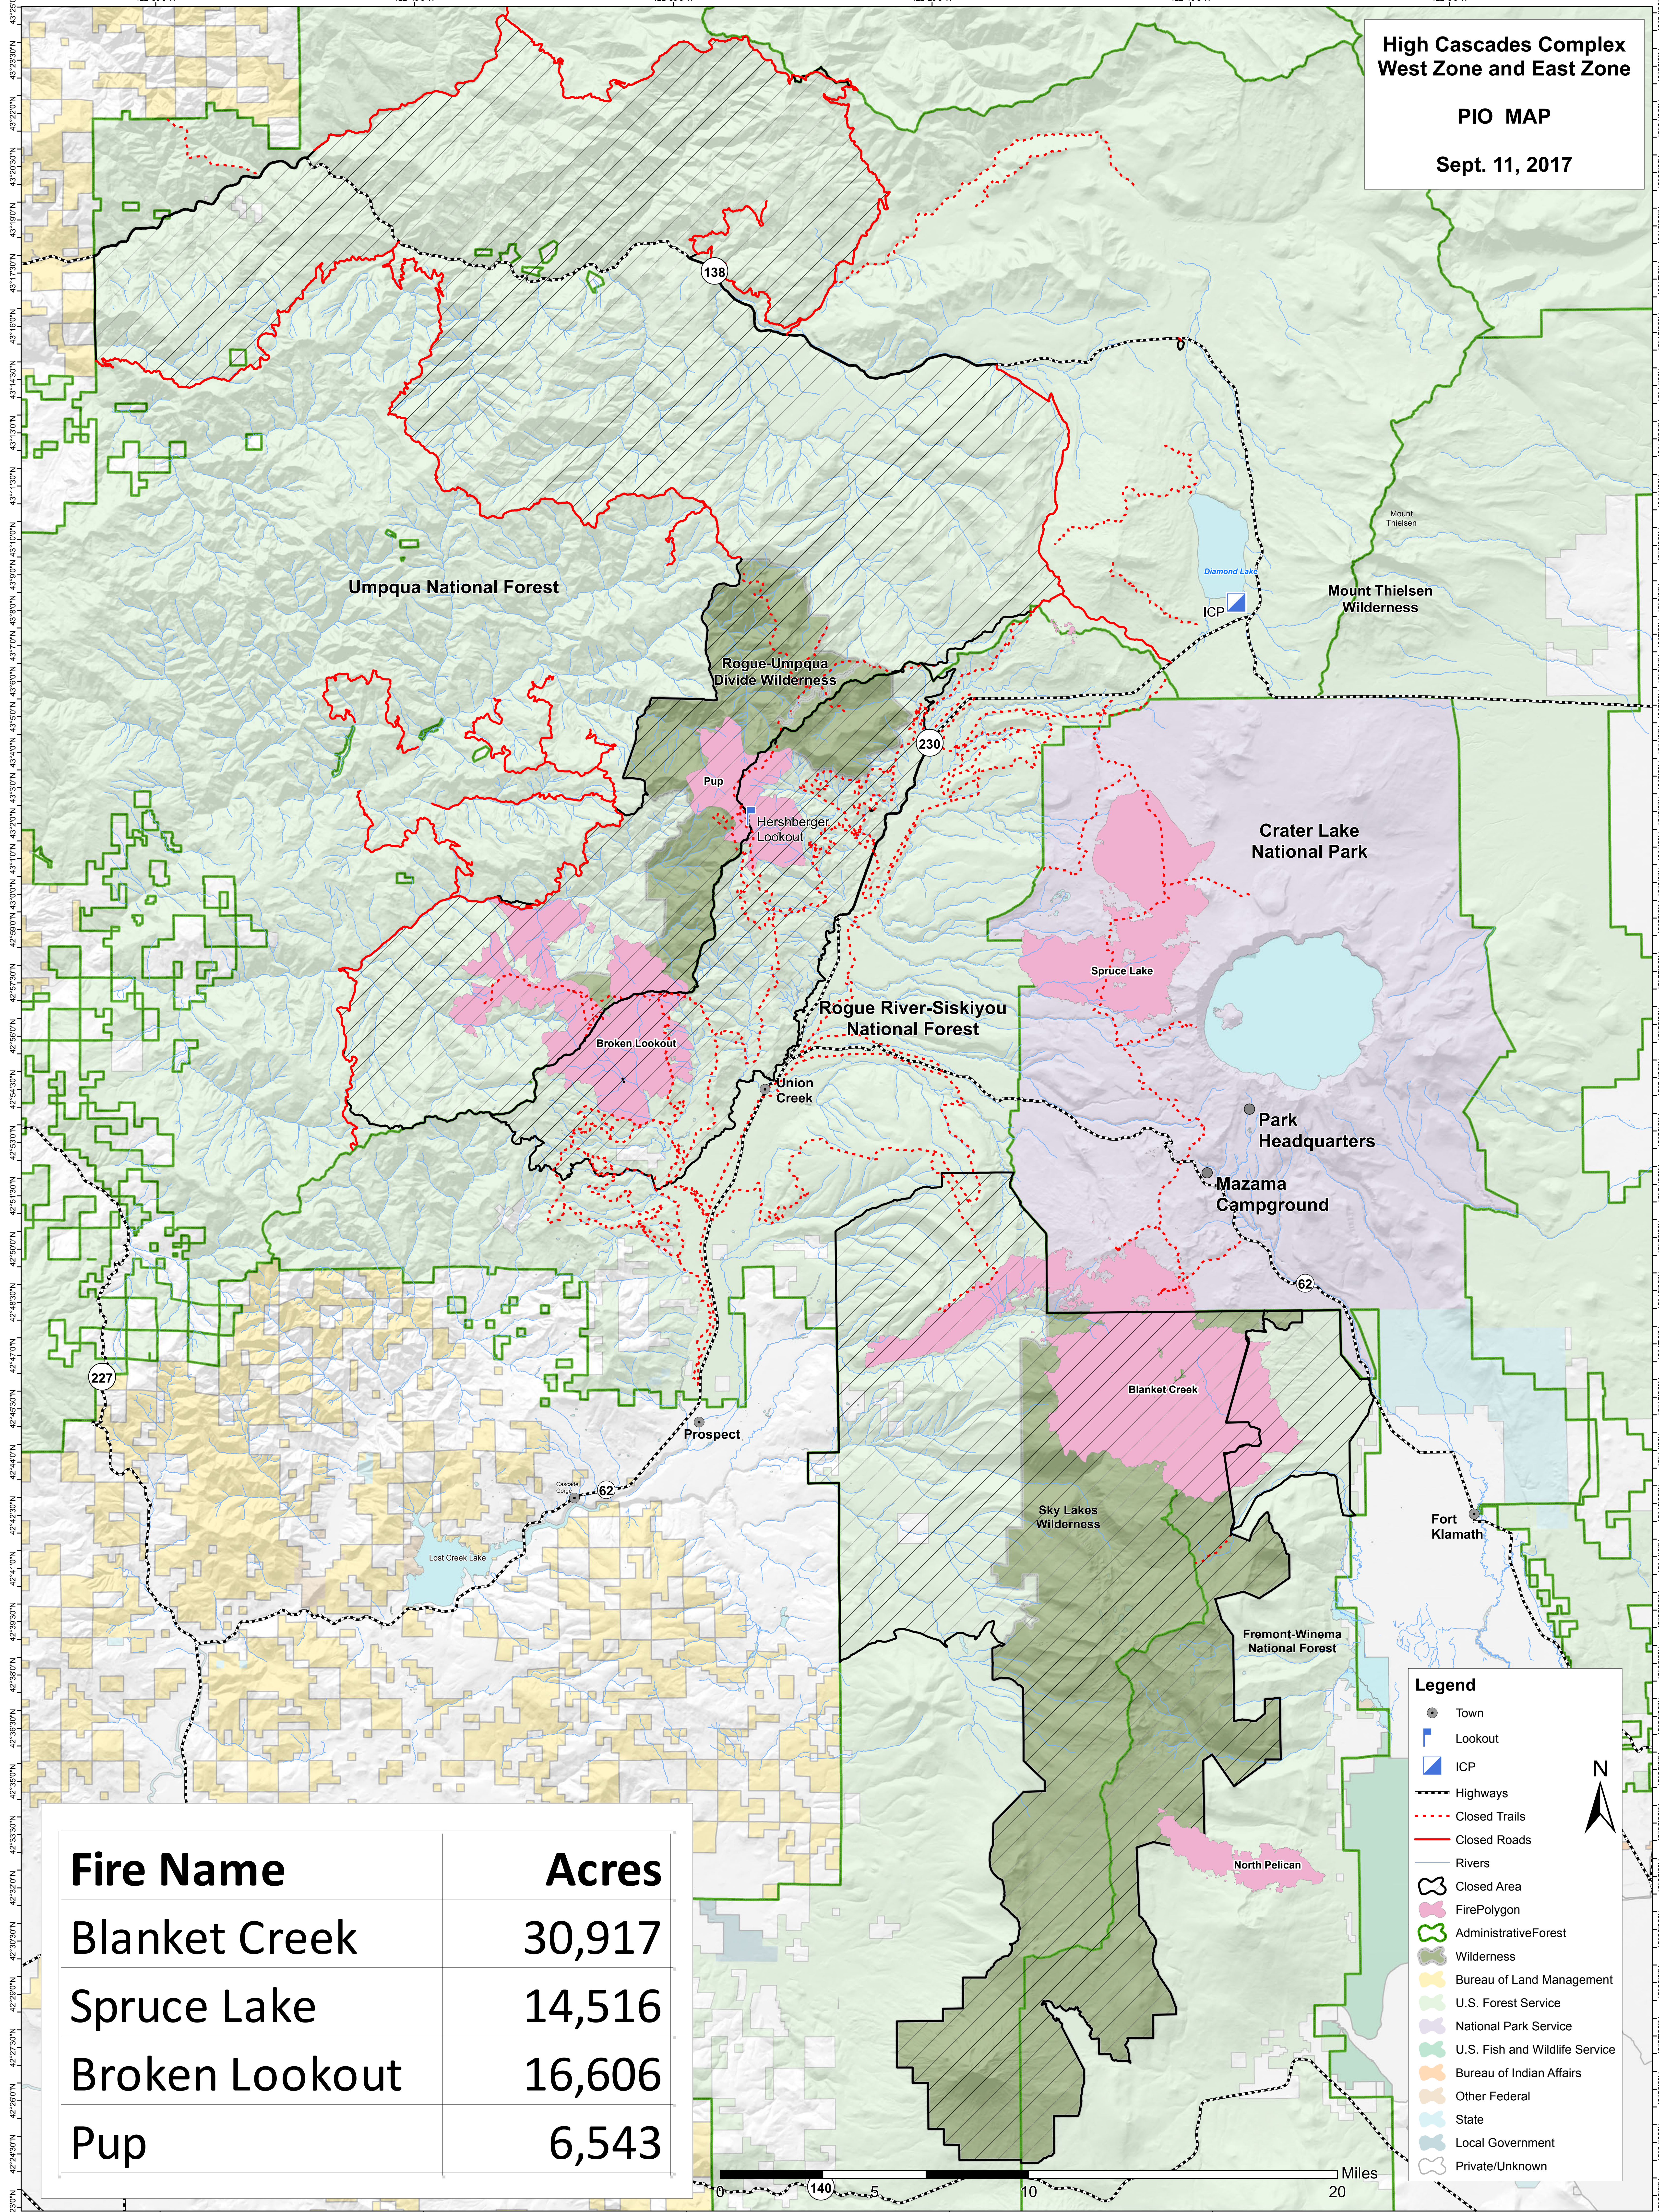

**High Cascades Complex
West Zone and East Zone**

PIO MAP

Sept. 11, 2017

Fire Name	Acres
Blanket Creek	30,917
Spruce Lake	14,516
Broken Lookout	16,606
Pup	6,543

Legend

- Town
- Lookout
- ICP
- Highways
- Closed Trails
- Closed Roads
- Rivers
- Closed Area
- Fire Polygon
- Administrative Forest
- Wilderness
- Bureau of Land Management
- U.S. Forest Service
- National Park Service
- U.S. Fish and Wildlife Service
- Bureau of Indian Affairs
- Other Federal
- State
- Local Government
- Private/Unknown