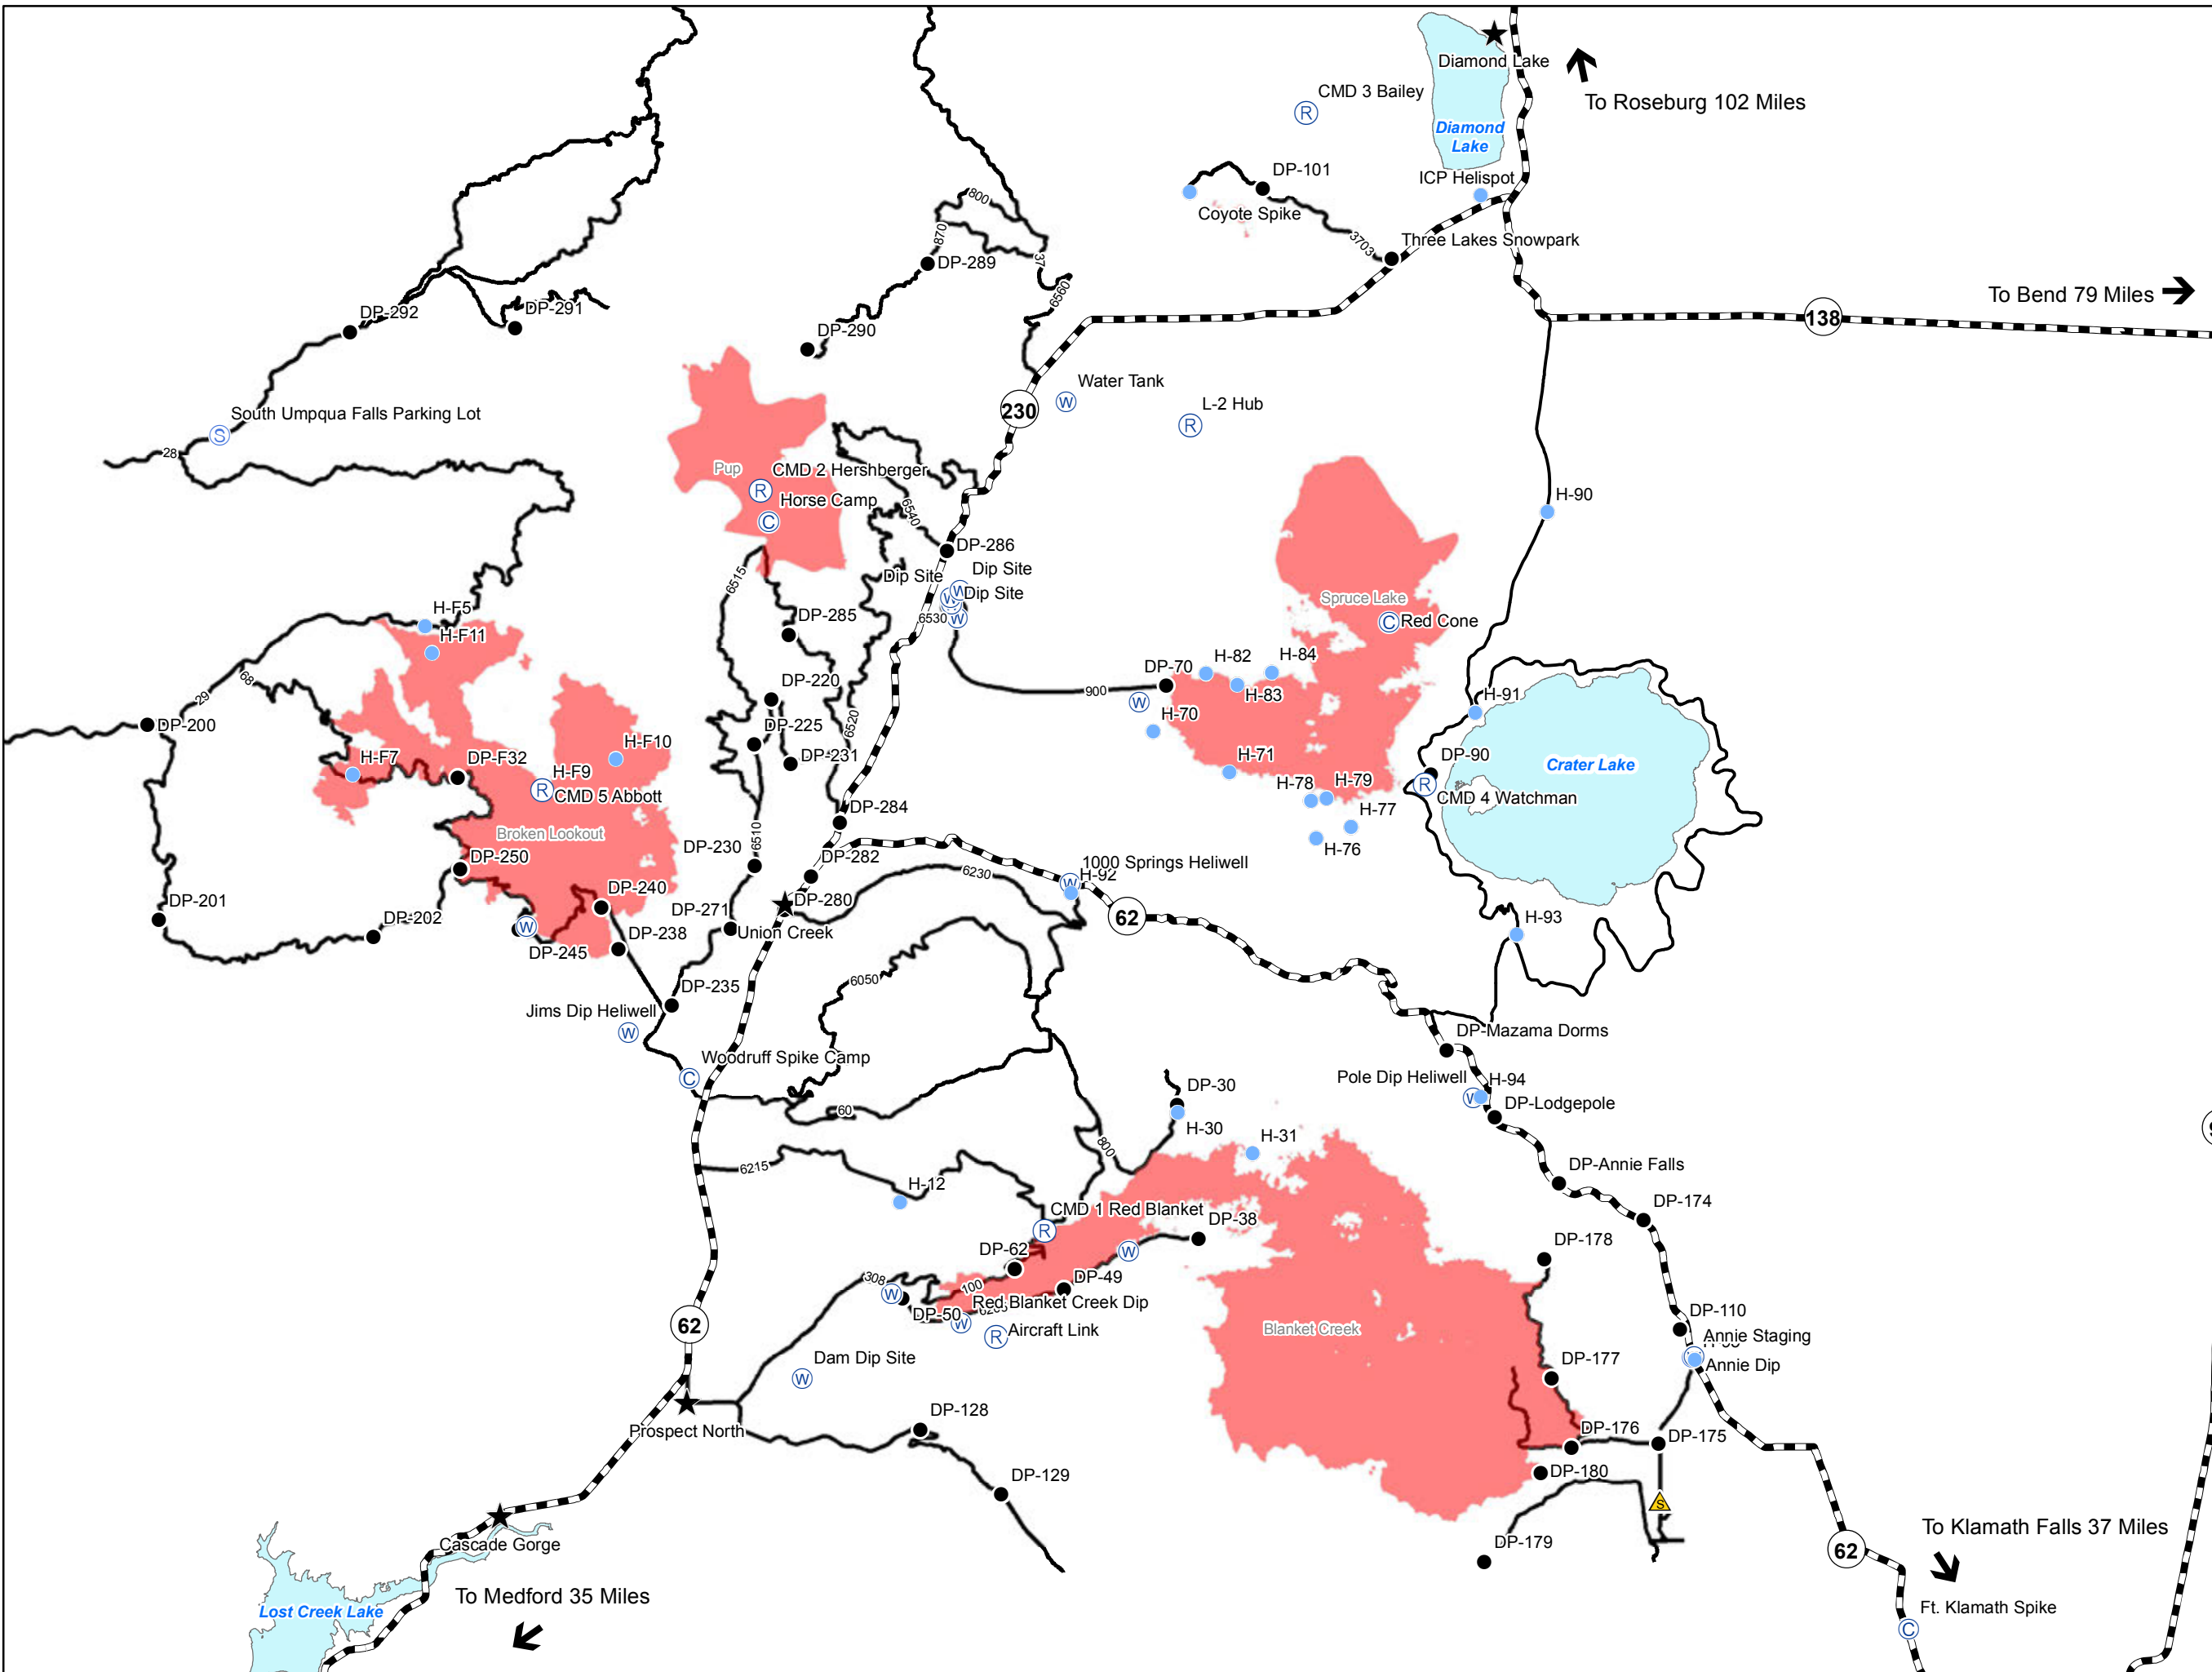

**High Cascades Complex  
West Zone  
OR-RSF-000636**

**Transportation Map**

**September 11, 2017**

**Legend**

- ★ Towns
- Helispot
- Drop Point
- ⊕ Helibase
- ▣ Incident Command Post
- ⊙ Camp
- ▣ Lookout
- Ⓡ Repeater
- ⚠ Safety Zone
- Ⓢ Staging Area
- Ⓜ Water Source
- ▬ Highways
- ▬ Fires
- ▬ Roads

To Roseburg 102 Miles ↗

To Bend 79 Miles →

To Medford 35 Miles ↙

To Klamath Falls 37 Miles ↘

Ft. Klamath Spike