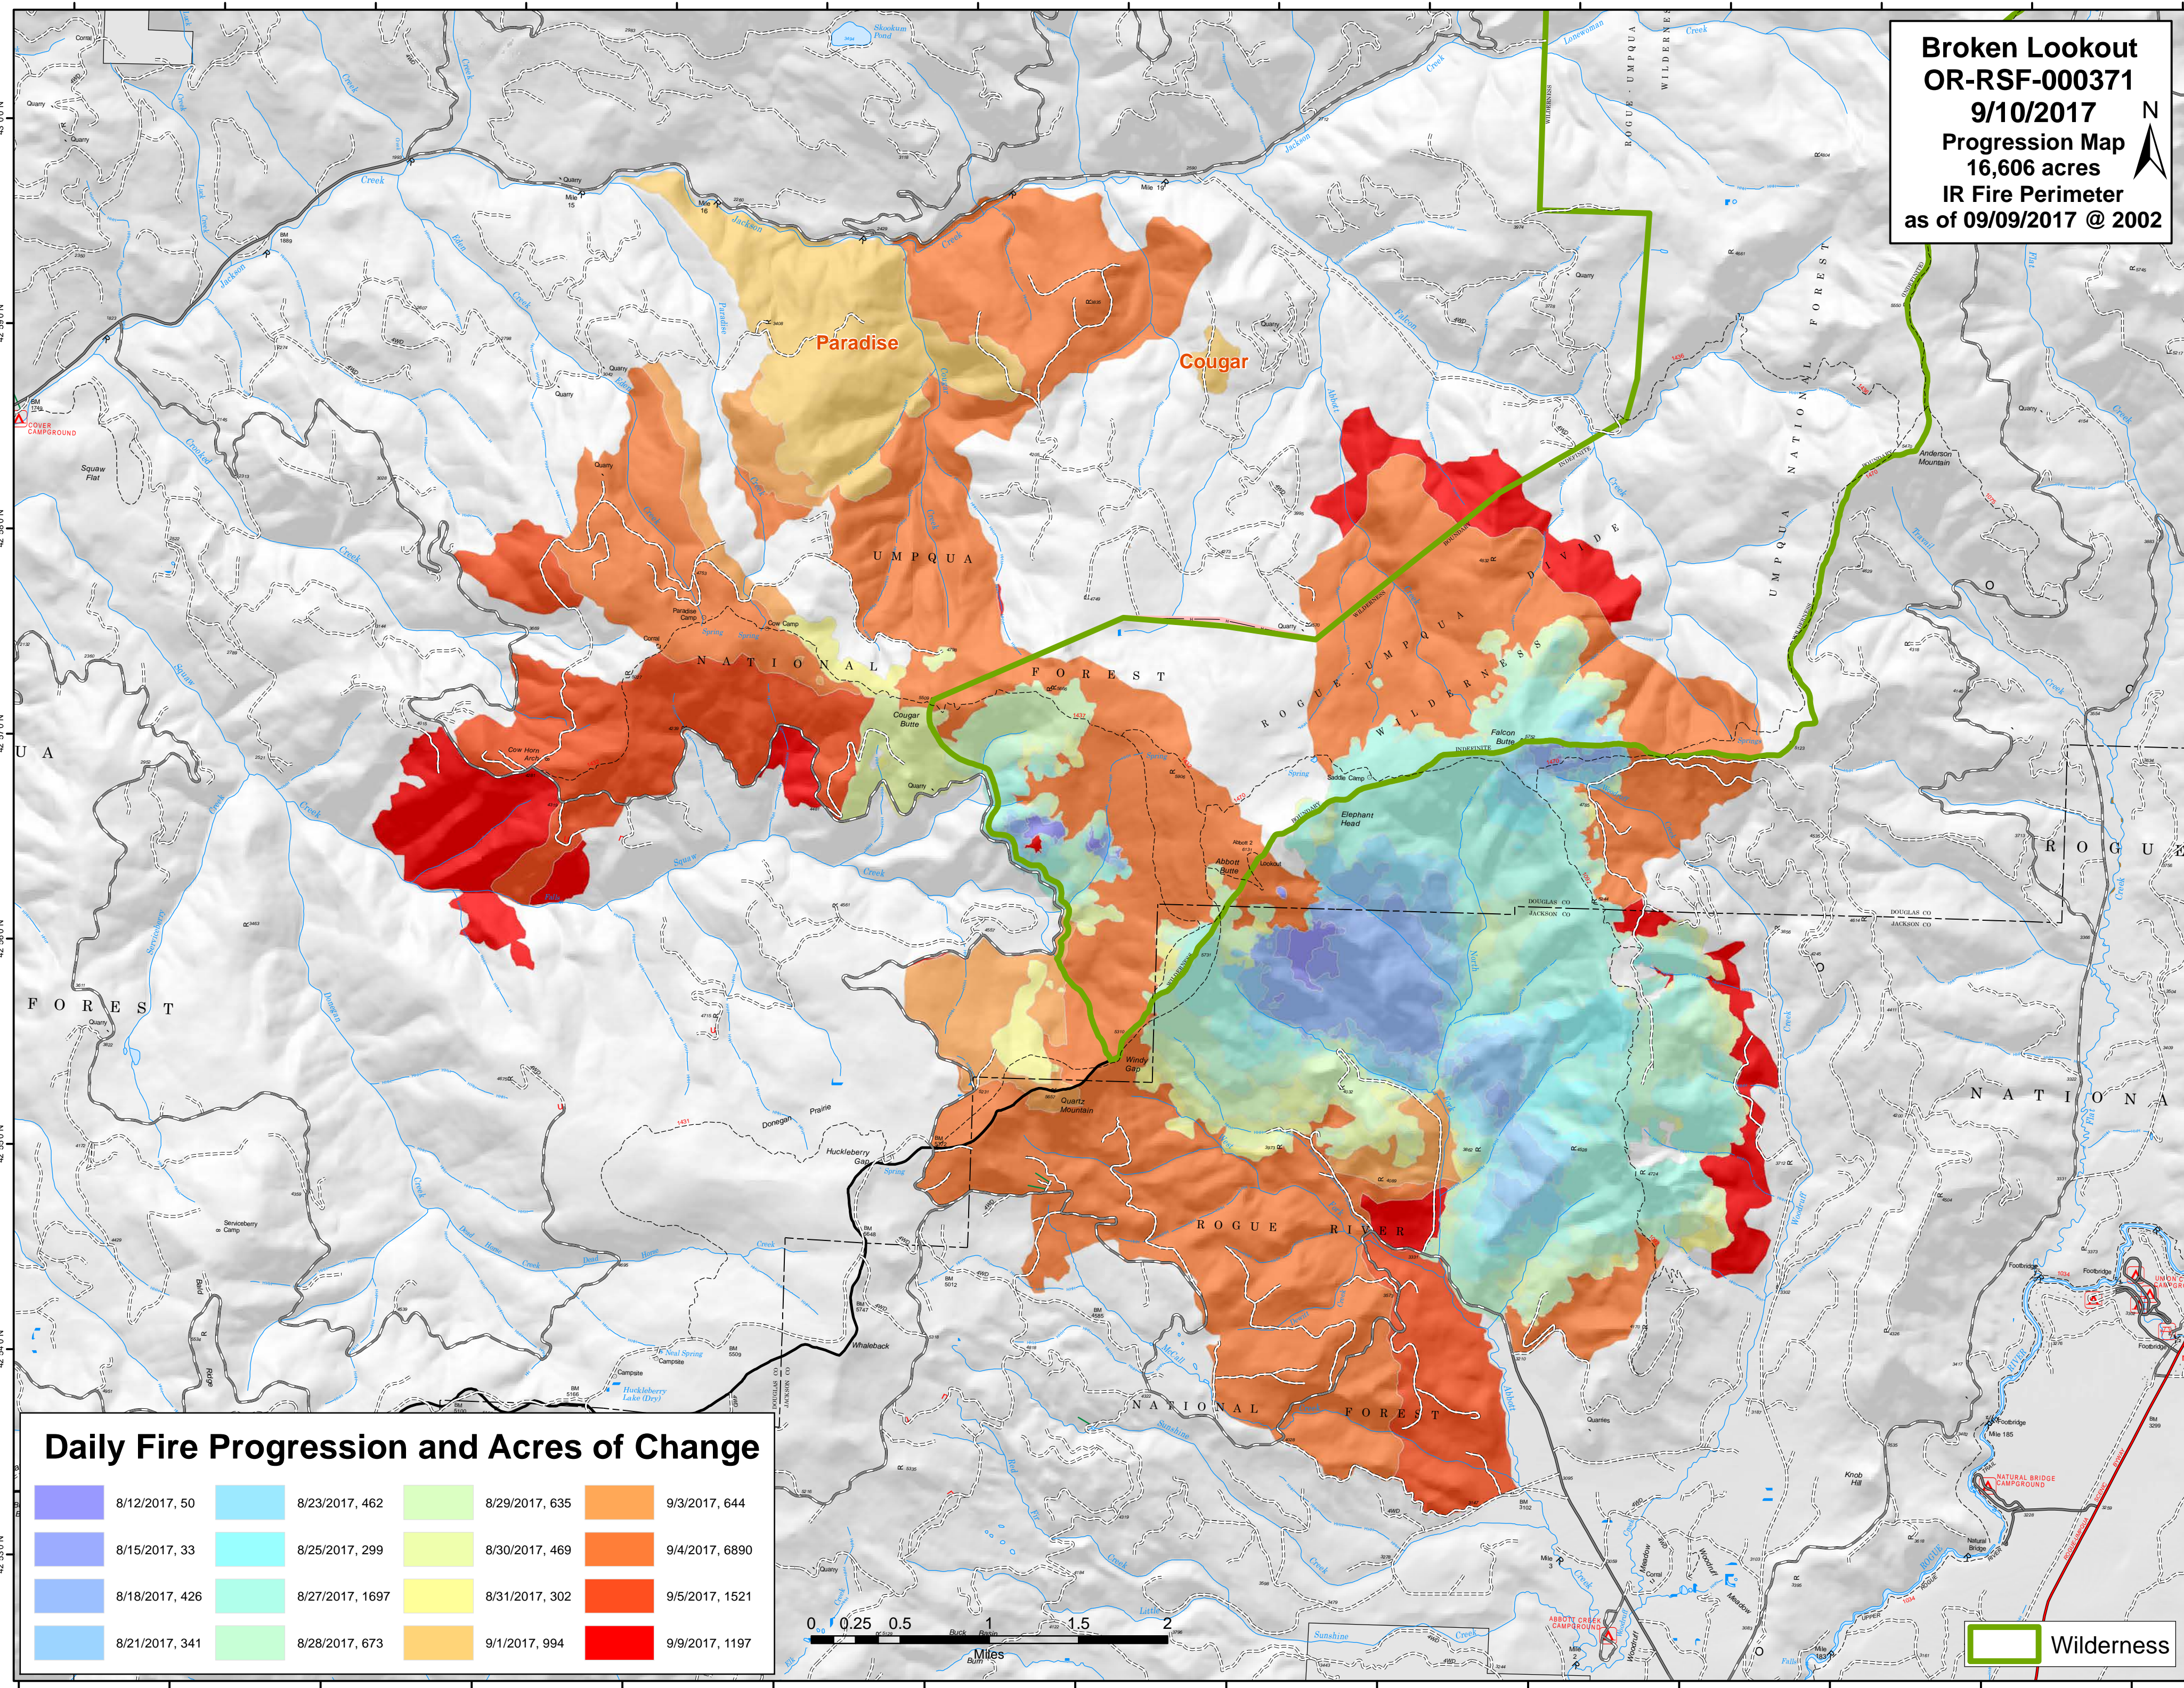

Broken Lookout
OR-RSF-000371
9/10/2017
Progression Map
16,606 acres
IR Fire Perimeter
as of 09/09/2017 @ 2002

Daily Fire Progression and Acres of Change

8/12/2017, 50	8/23/2017, 462	8/29/2017, 635	9/3/2017, 644
8/15/2017, 33	8/25/2017, 299	8/30/2017, 469	9/4/2017, 6890
8/18/2017, 426	8/27/2017, 1697	8/31/2017, 302	9/5/2017, 1521
8/21/2017, 341	8/28/2017, 673	9/1/2017, 994	9/9/2017, 1197

Wilderness