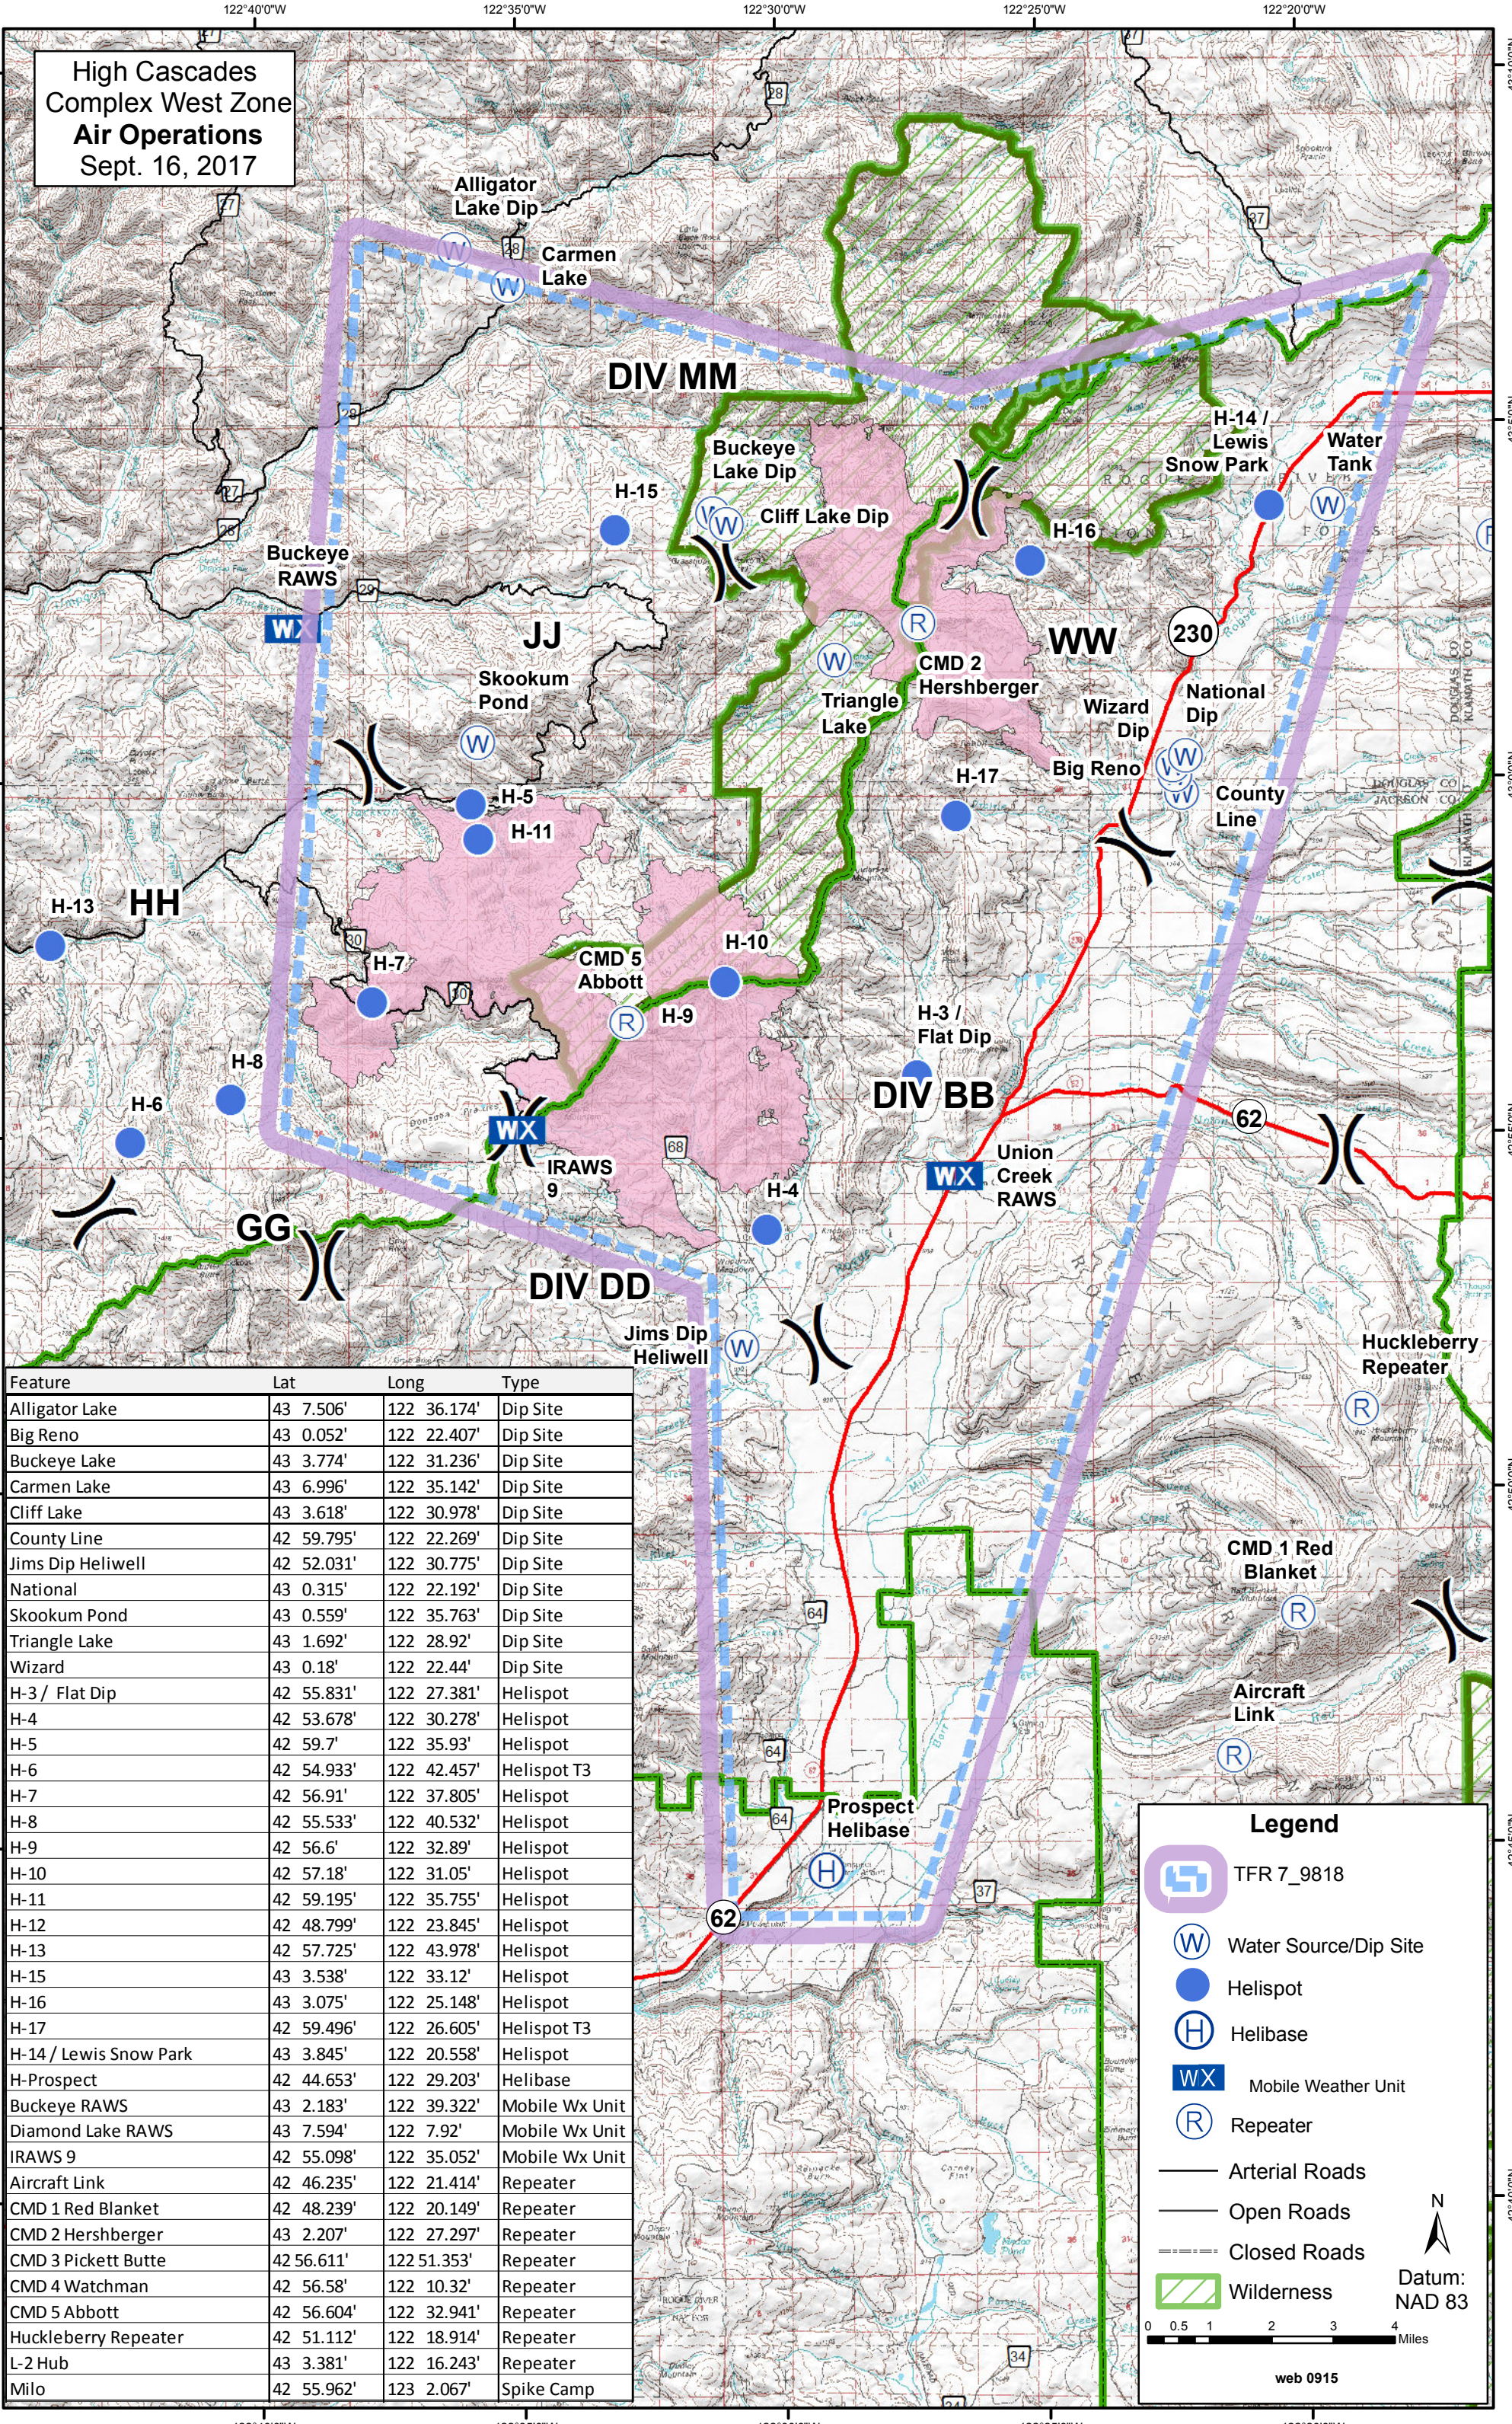

High Cascades  
Complex West Zone  
Air Operations  
Sept. 16, 2017

Feature	Lat	Long	Type
Alligator Lake	43 7.506'	122 36.174'	Dip Site
Big Reno	43 0.052'	122 22.407'	Dip Site
Buckeye Lake	43 3.774'	122 31.236'	Dip Site
Carmen Lake	43 6.996'	122 35.142'	Dip Site
Cliff Lake	43 3.618'	122 30.978'	Dip Site
County Line	42 59.795'	122 22.269'	Dip Site
Jims Dip Heliwell	42 52.031'	122 30.775'	Dip Site
National	43 0.315'	122 22.192'	Dip Site
Skookum Pond	43 0.559'	122 35.763'	Dip Site
Triangle Lake	43 1.692'	122 28.92'	Dip Site
Wizard	43 0.18'	122 22.44'	Dip Site
H-3 / Flat Dip	42 55.831'	122 27.381'	Helispot
H-4	42 53.678'	122 30.278'	Helispot
H-5	42 59.7'	122 35.93'	Helispot
H-6	42 54.933'	122 42.457'	Helispot T3
H-7	42 56.91'	122 37.805'	Helispot
H-8	42 55.533'	122 40.532'	Helispot
H-9	42 56.6'	122 32.89'	Helispot
H-10	42 57.18'	122 31.05'	Helispot
H-11	42 59.195'	122 35.755'	Helispot
H-12	42 48.799'	122 23.845'	Helispot
H-13	42 57.725'	122 43.978'	Helispot
H-15	43 3.538'	122 33.12'	Helispot
H-16	43 3.075'	122 25.148'	Helispot
H-17	42 59.496'	122 26.605'	Helispot T3
H-14 / Lewis Snow Park	43 3.845'	122 20.558'	Helispot
H-Prospect	42 44.653'	122 29.203'	Helibase
Buckeye RAWs	43 2.183'	122 39.322'	Mobile Wx Unit
Diamond Lake RAWs	43 7.594'	122 7.92'	Mobile Wx Unit
IRAWs 9	42 55.098'	122 35.052'	Mobile Wx Unit
Aircraft Link	42 46.235'	122 21.414'	Repeater
CMD 1 Red Blanket	42 48.239'	122 20.149'	Repeater
CMD 2 Hershberger	43 2.207'	122 27.297'	Repeater
CMD 3 Pickett Butte	42 56.611'	122 51.353'	Repeater
CMD 4 Watchman	42 56.58'	122 10.32'	Repeater
CMD 5 Abbott	42 56.604'	122 32.941'	Repeater
Huckleberry Repeater	42 51.112'	122 18.914'	Repeater
L-2 Hub	43 3.381'	122 16.243'	Repeater
Milo	42 55.962'	123 2.067'	Spike Camp

**Legend**

- TFR 7\_9818
- Water Source/Dip Site
- Helispot
- Helibase
- Mobile Weather Unit
- Repeater
- Arterial Roads
- Open Roads
- Closed Roads
- Wilderness

Datum: NAD 83

0 0.5 1 2 3 4 Miles

web 0915