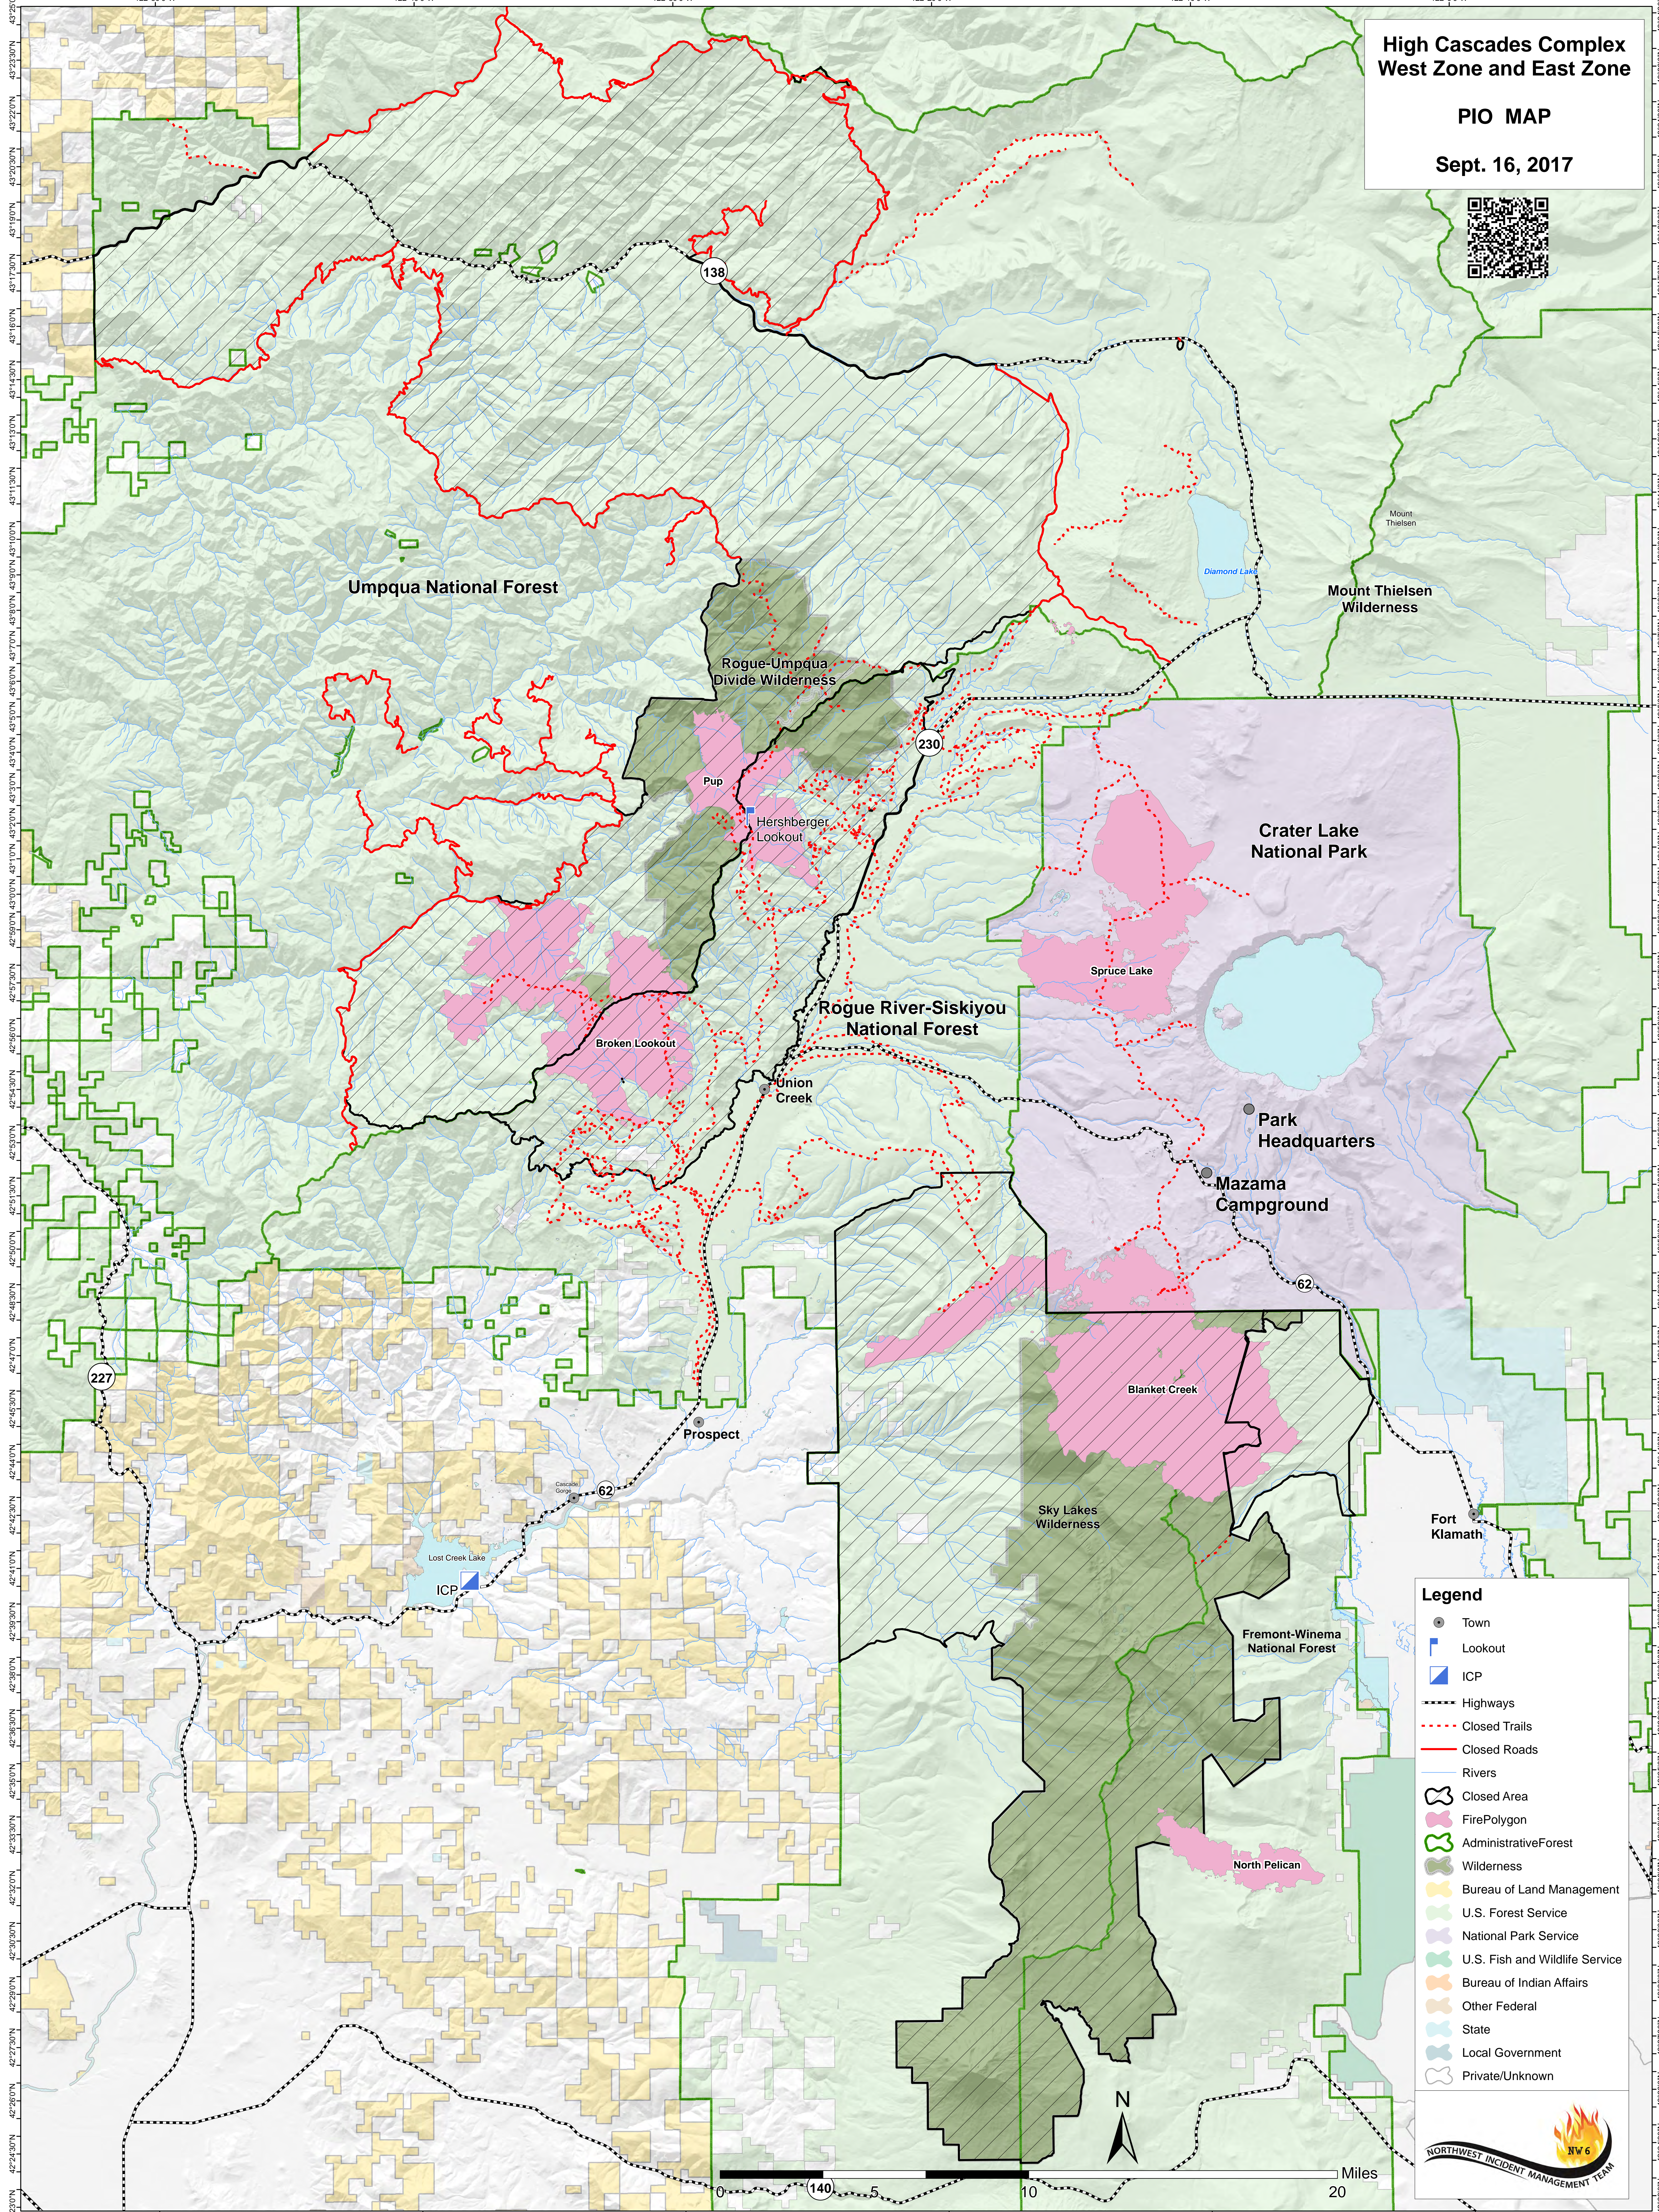

**High Cascades Complex
West Zone and East Zone**

PIO MAP

Sept. 16, 2017

Legend

- Town
- Lookout
- ICP
- Highways
- Closed Trails
- Closed Roads
- Rivers
- Closed Area
- FirePolygon
- AdministrativeForest
- Wilderness
- Bureau of Land Management
- U.S. Forest Service
- National Park Service
- U.S. Fish and Wildlife Service
- Bureau of Indian Affairs
- Other Federal
- State
- Local Government
- Private/Unknown