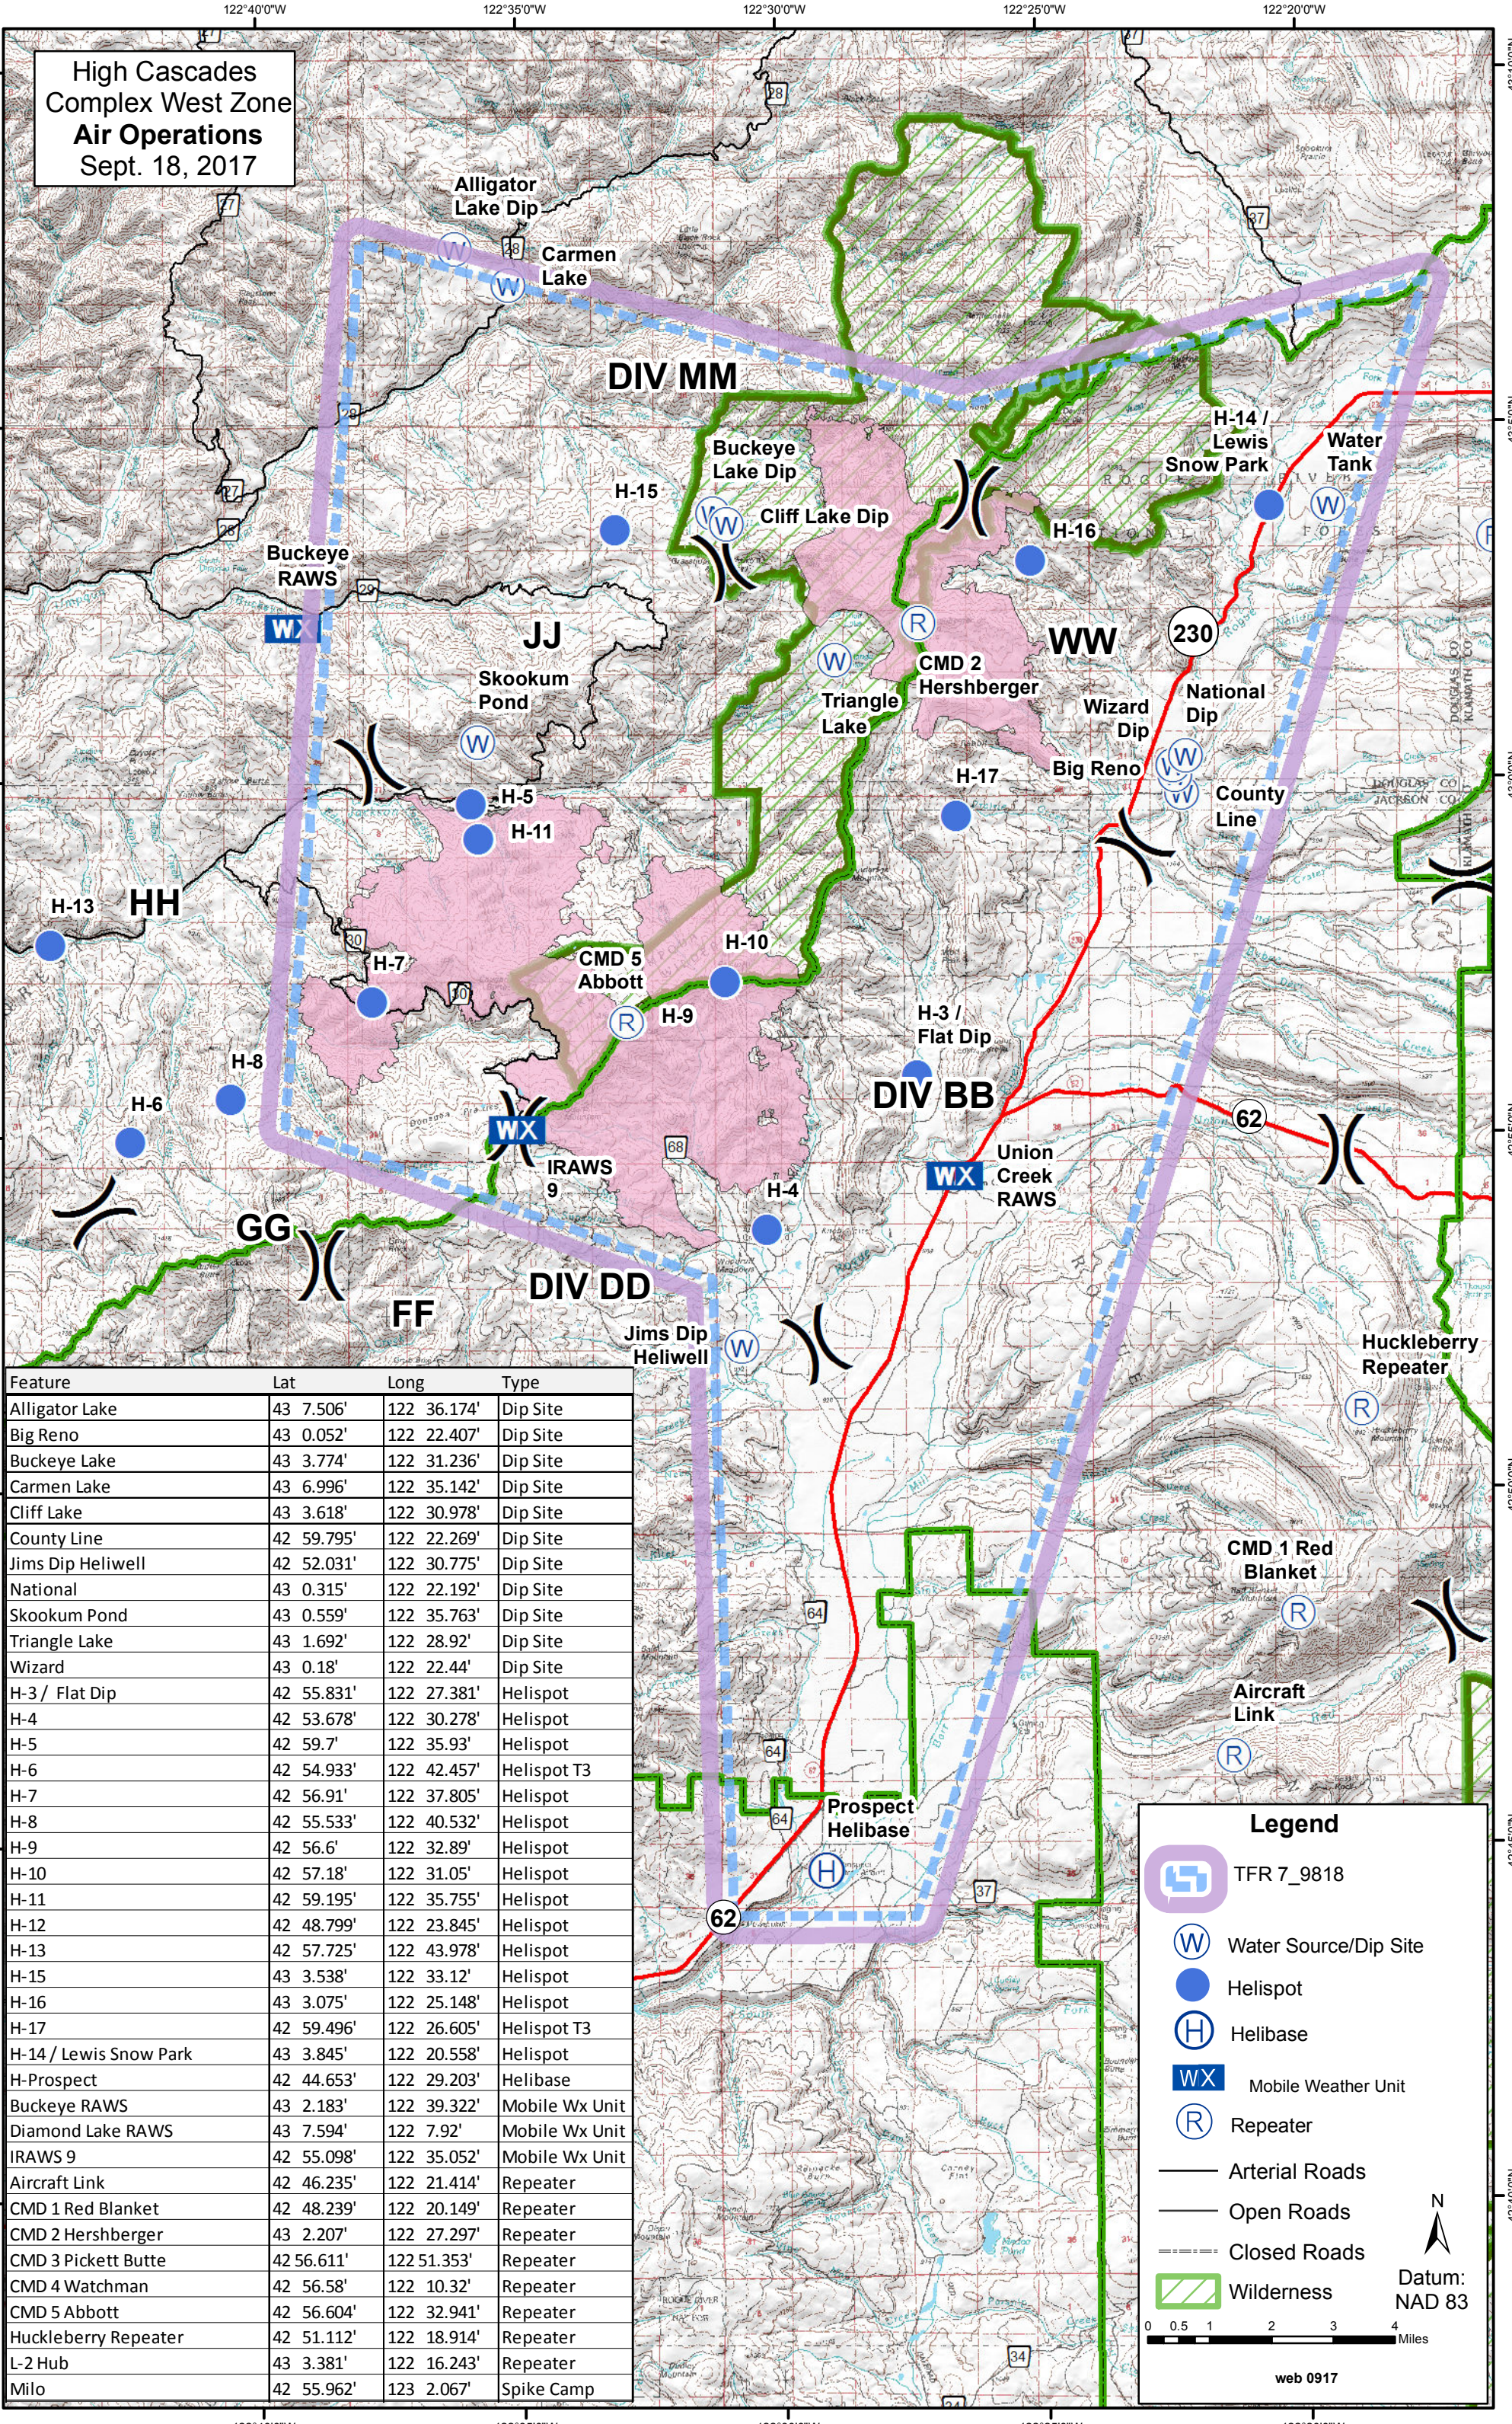

High Cascades  
Complex West Zone  
Air Operations  
Sept. 18, 2017

Feature	Lat	Long	Type
Alligator Lake	43 7.506'	122 36.174'	Dip Site
Big Reno	43 0.052'	122 22.407'	Dip Site
Buckeye Lake	43 3.774'	122 31.236'	Dip Site
Carmen Lake	43 6.996'	122 35.142'	Dip Site
Cliff Lake	43 3.618'	122 30.978'	Dip Site
County Line	42 59.795'	122 22.269'	Dip Site
Jims Dip Heliwell	42 52.031'	122 30.775'	Dip Site
National	43 0.315'	122 22.192'	Dip Site
Skookum Pond	43 0.559'	122 35.763'	Dip Site
Triangle Lake	43 1.692'	122 28.92'	Dip Site
Wizard	43 0.18'	122 22.44'	Dip Site
H-3 / Flat Dip	42 55.831'	122 27.381'	Helispot
H-4	42 53.678'	122 30.278'	Helispot
H-5	42 59.7'	122 35.93'	Helispot
H-6	42 54.933'	122 42.457'	Helispot T3
H-7	42 56.91'	122 37.805'	Helispot
H-8	42 55.533'	122 40.532'	Helispot
H-9	42 56.6'	122 32.89'	Helispot
H-10	42 57.18'	122 31.05'	Helispot
H-11	42 59.195'	122 35.755'	Helispot
H-12	42 48.799'	122 23.845'	Helispot
H-13	42 57.725'	122 43.978'	Helispot
H-15	43 3.538'	122 33.12'	Helispot
H-16	43 3.075'	122 25.148'	Helispot
H-17	42 59.496'	122 26.605'	Helispot T3
H-14 / Lewis Snow Park	43 3.845'	122 20.558'	Helispot
H-Prospect	42 44.653'	122 29.203'	Helibase
Buckeye RAWs	43 2.183'	122 39.322'	Mobile Wx Unit
Diamond Lake RAWs	43 7.594'	122 7.92'	Mobile Wx Unit
IRAWs 9	42 55.098'	122 35.052'	Mobile Wx Unit
Aircraft Link	42 46.235'	122 21.414'	Repeater
CMD 1 Red Blanket	42 48.239'	122 20.149'	Repeater
CMD 2 Hershberger	43 2.207'	122 27.297'	Repeater
CMD 3 Pickett Butte	42 56.611'	122 51.353'	Repeater
CMD 4 Watchman	42 56.58'	122 10.32'	Repeater
CMD 5 Abbott	42 56.604'	122 32.941'	Repeater
Huckleberry Repeater	42 51.112'	122 18.914'	Repeater
L-2 Hub	43 3.381'	122 16.243'	Repeater
Milo	42 55.962'	123 2.067'	Spike Camp

**Legend**

- TFR 7\_9818
- Water Source/Dip Site
- Helispot
- Helibase
- Mobile Weather Unit
- Repeater
- Arterial Roads
- Open Roads
- Closed Roads
- Wilderness

Datum: NAD 83

0 0.5 1 2 3 4 Miles

web 0917