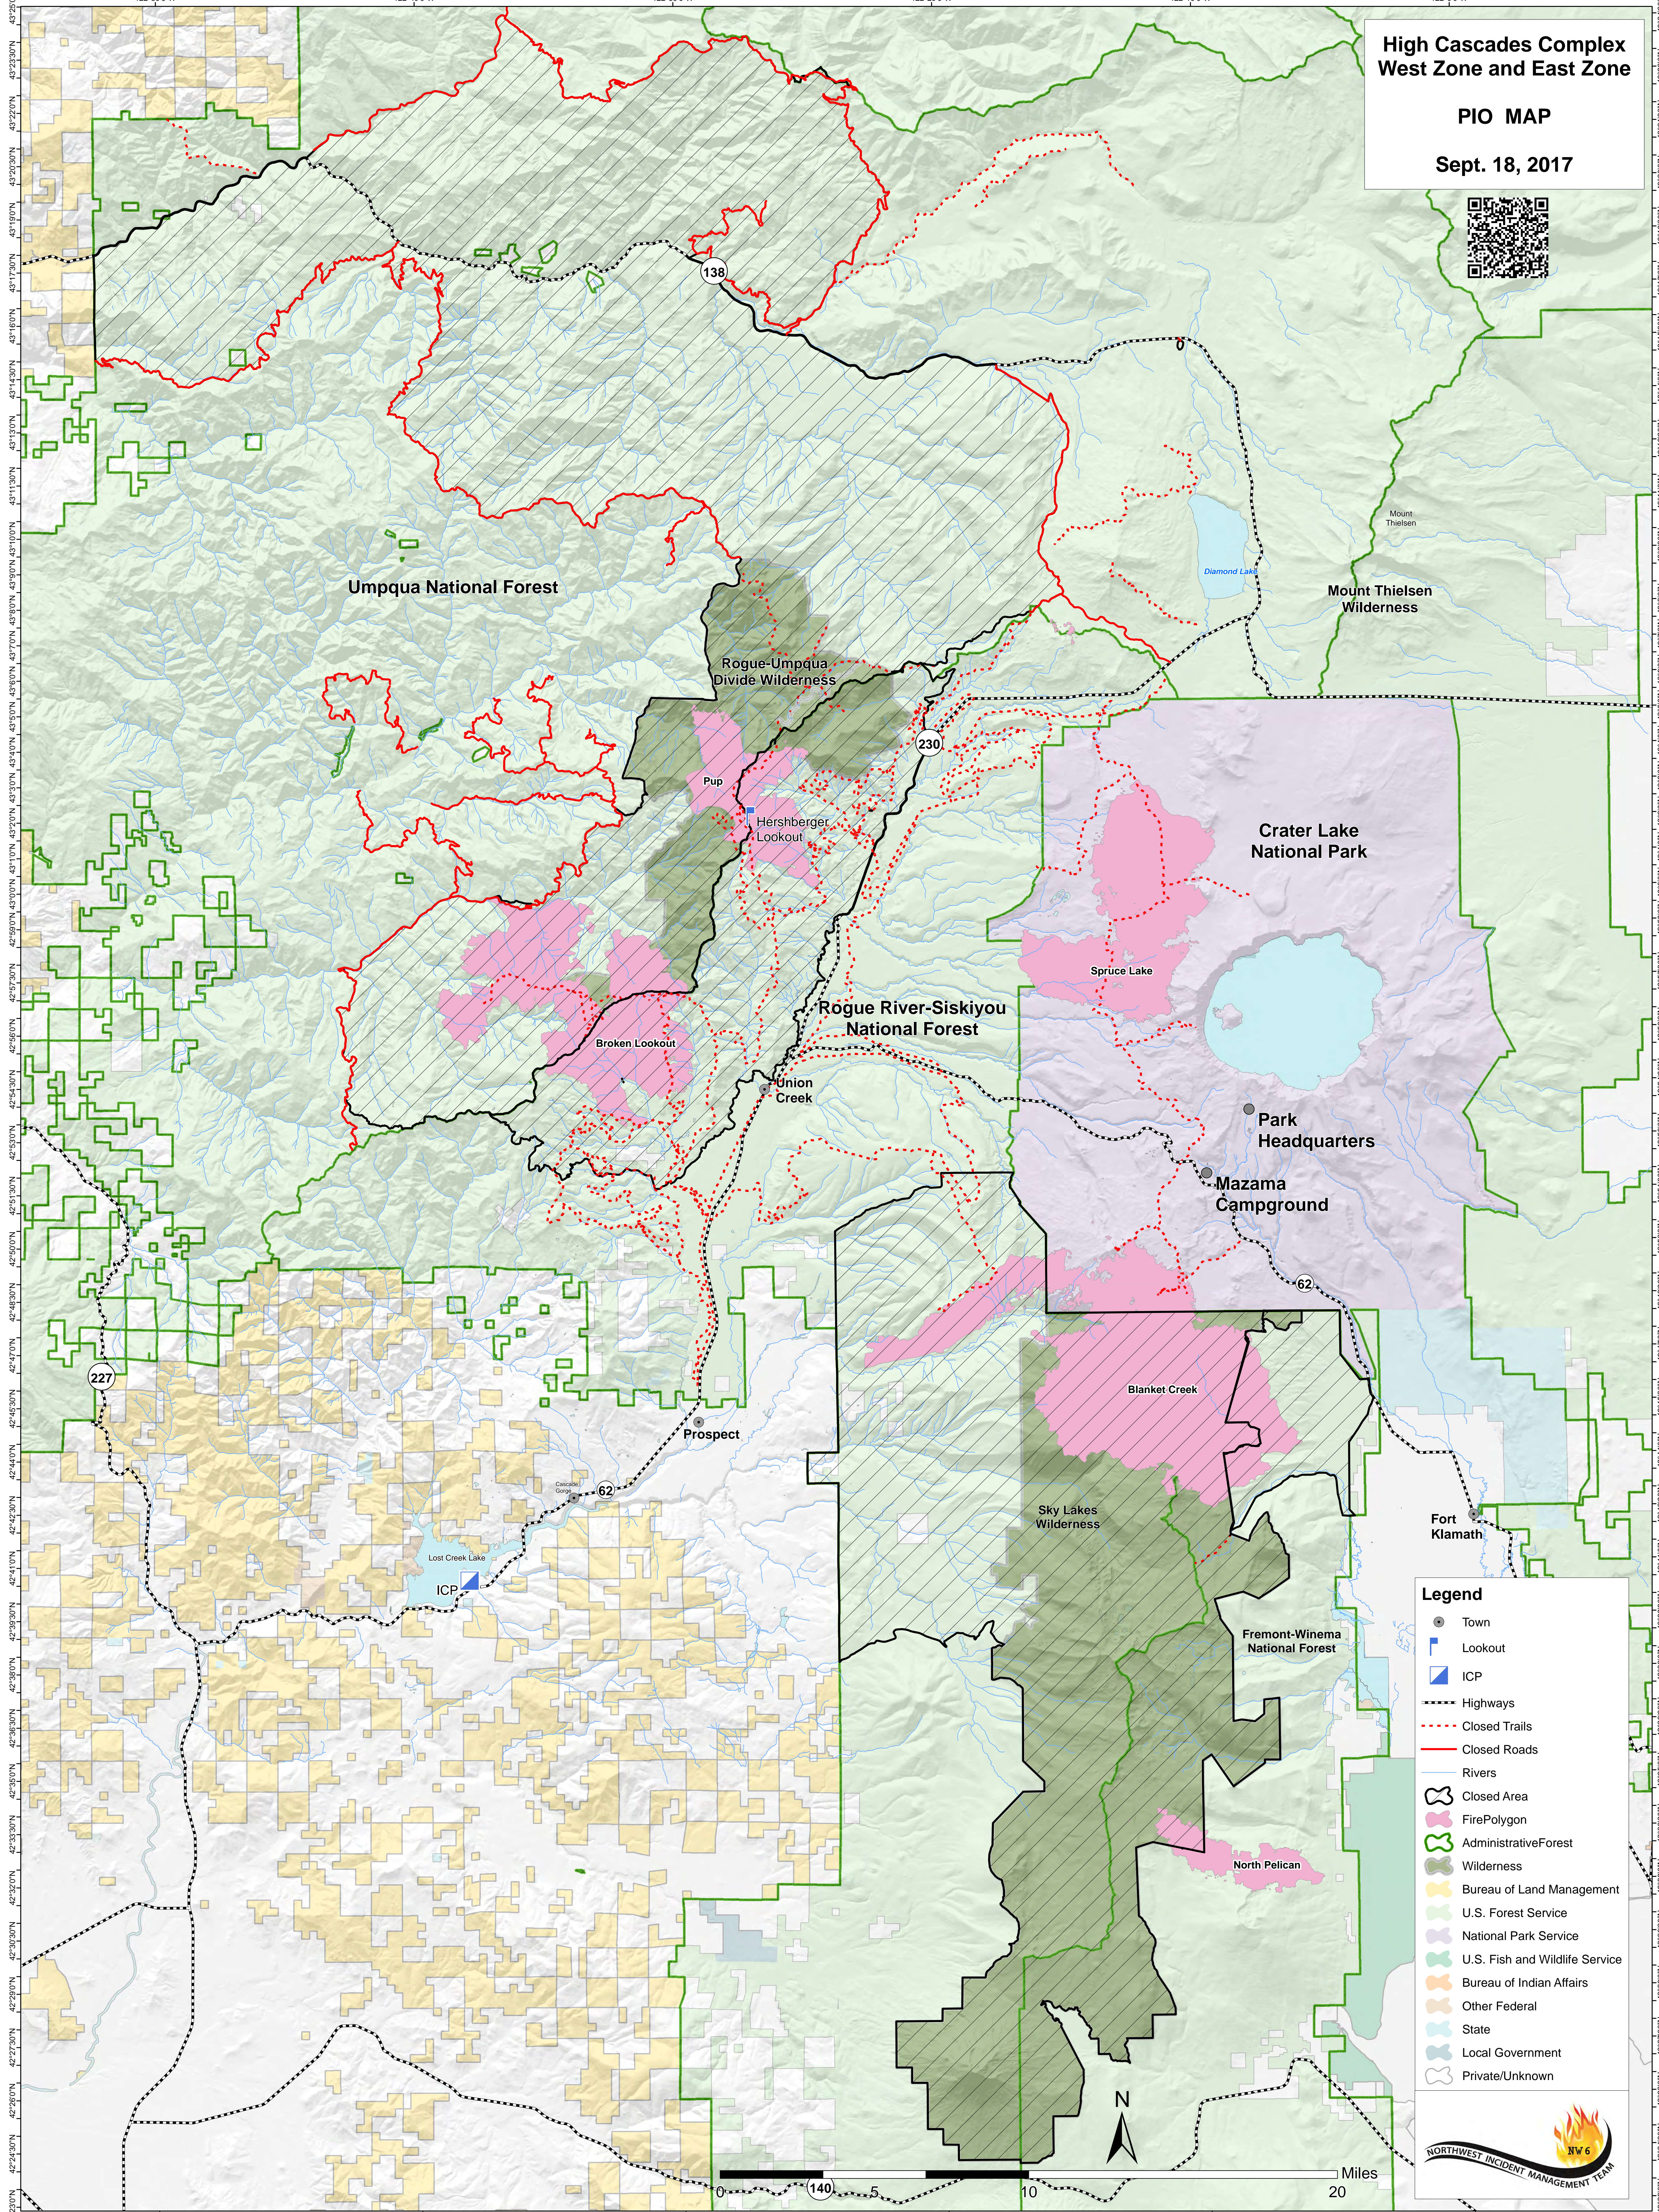

**High Cascades Complex
West Zone and East Zone**

PIO MAP

Sept. 18, 2017

Legend

- Town
- Lookout
- ICP
- Highways
- Closed Trails
- Closed Roads
- Rivers
- Closed Area
- FirePolygon
- AdministrativeForest
- Wilderness
- Bureau of Land Management
- U.S. Forest Service
- National Park Service
- U.S. Fish and Wildlife Service
- Bureau of Indian Affairs
- Other Federal
- State
- Local Government
- Private/Unknown