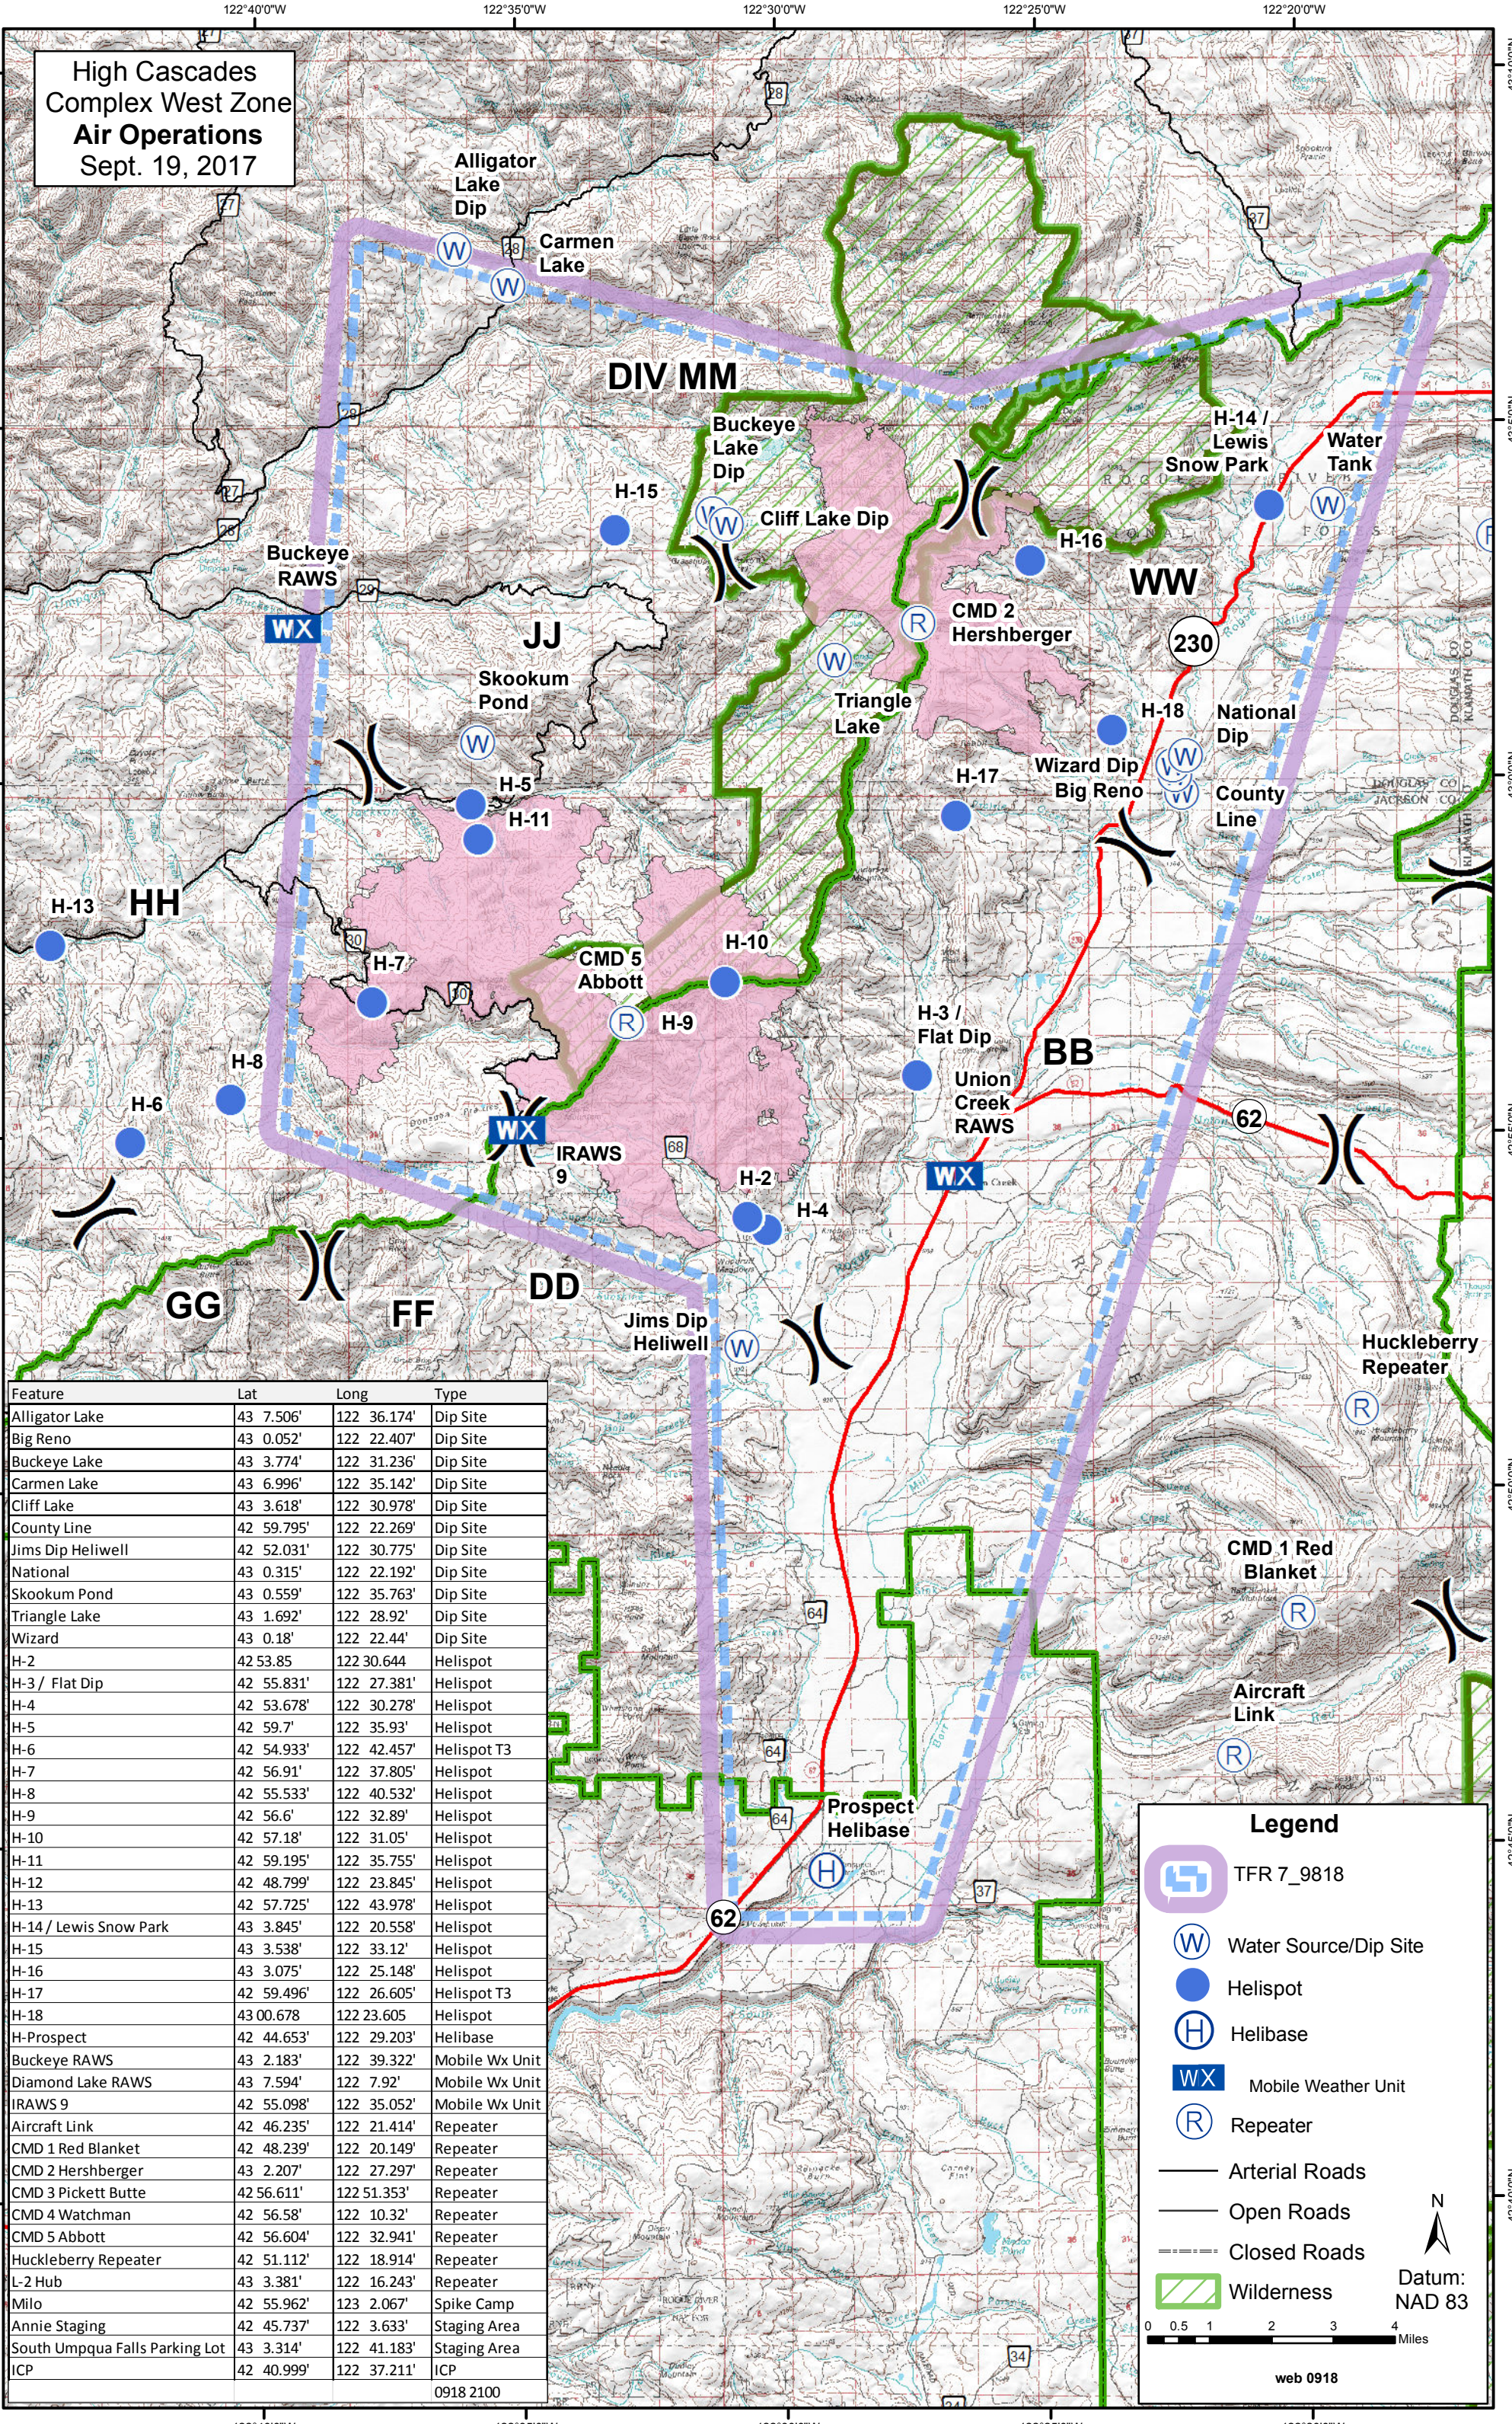

**High Cascades
Complex West Zone
Air Operations
Sept. 19, 2017**

Feature	Lat	Long	Type
Alligator Lake	43 7.506'	122 36.174'	Dip Site
Big Reno	43 0.052'	122 22.407'	Dip Site
Buckeye Lake	43 3.774'	122 31.236'	Dip Site
Carmen Lake	43 6.996'	122 35.142'	Dip Site
Cliff Lake	43 3.618'	122 30.978'	Dip Site
County Line	42 59.795'	122 22.269'	Dip Site
Jims Dip Heliwell	42 52.031'	122 30.775'	Dip Site
National	43 0.315'	122 22.192'	Dip Site
Skookum Pond	43 0.559'	122 35.763'	Dip Site
Triangle Lake	43 1.692'	122 28.92'	Dip Site
Wizard	43 0.18'	122 22.44'	Dip Site
H-2	42 53.85	122 30.644	Helispot
H-3 / Flat Dip	42 55.831'	122 27.381'	Helispot
H-4	42 53.678'	122 30.278'	Helispot
H-5	42 59.7'	122 35.93'	Helispot
H-6	42 54.933'	122 42.457'	Helispot T3
H-7	42 56.91'	122 37.805'	Helispot
H-8	42 55.533'	122 40.532'	Helispot
H-9	42 56.6'	122 32.89'	Helispot
H-10	42 57.18'	122 31.05'	Helispot
H-11	42 59.195'	122 35.755'	Helispot
H-12	42 48.799'	122 23.845'	Helispot
H-13	42 57.725'	122 43.978'	Helispot
H-14 / Lewis Snow Park	43 3.845'	122 20.558'	Helispot
H-15	43 3.538'	122 33.12'	Helispot
H-16	43 3.075'	122 25.148'	Helispot
H-17	42 59.496'	122 26.605'	Helispot T3
H-18	43 00.678	122 23.605	Helispot
H-Prospect	42 44.653'	122 29.203'	Helibase
Buckeye RAWS	43 2.183'	122 39.322'	Mobile Wx Unit
Diamond Lake RAWS	43 7.594'	122 7.92'	Mobile Wx Unit
IRAWS 9	42 55.098'	122 35.052'	Mobile Wx Unit
Aircraft Link	42 46.235'	122 21.414'	Repeater
CMD 1 Red Blanket	42 48.239'	122 20.149'	Repeater
CMD 2 Hershberger	43 2.207'	122 27.297'	Repeater
CMD 3 Pickett Butte	42 56.611'	122 51.353'	Repeater
CMD 4 Watchman	42 56.58'	122 10.32'	Repeater
CMD 5 Abbott	42 56.604'	122 32.941'	Repeater
Huckleberry Repeater	42 51.112'	122 18.914'	Repeater
L-2 Hub	43 3.381'	122 16.243'	Repeater
Milo	42 55.962'	123 2.067'	Spike Camp
Annie Staging	42 45.737'	122 3.633'	Staging Area
South Umpqua Falls Parking Lot	43 3.314'	122 41.183'	Staging Area
ICP	42 40.999'	122 37.211'	ICP

Legend

- TFR 7_9818
- Water Source/Dip Site
- Helispot
- Helibase
- Mobile Weather Unit
- Repeater
- Arterial Roads
- Open Roads
- Closed Roads
- Wilderness

Datum: NAD 83

0 0.5 1 2 3 4 Miles

web 0918