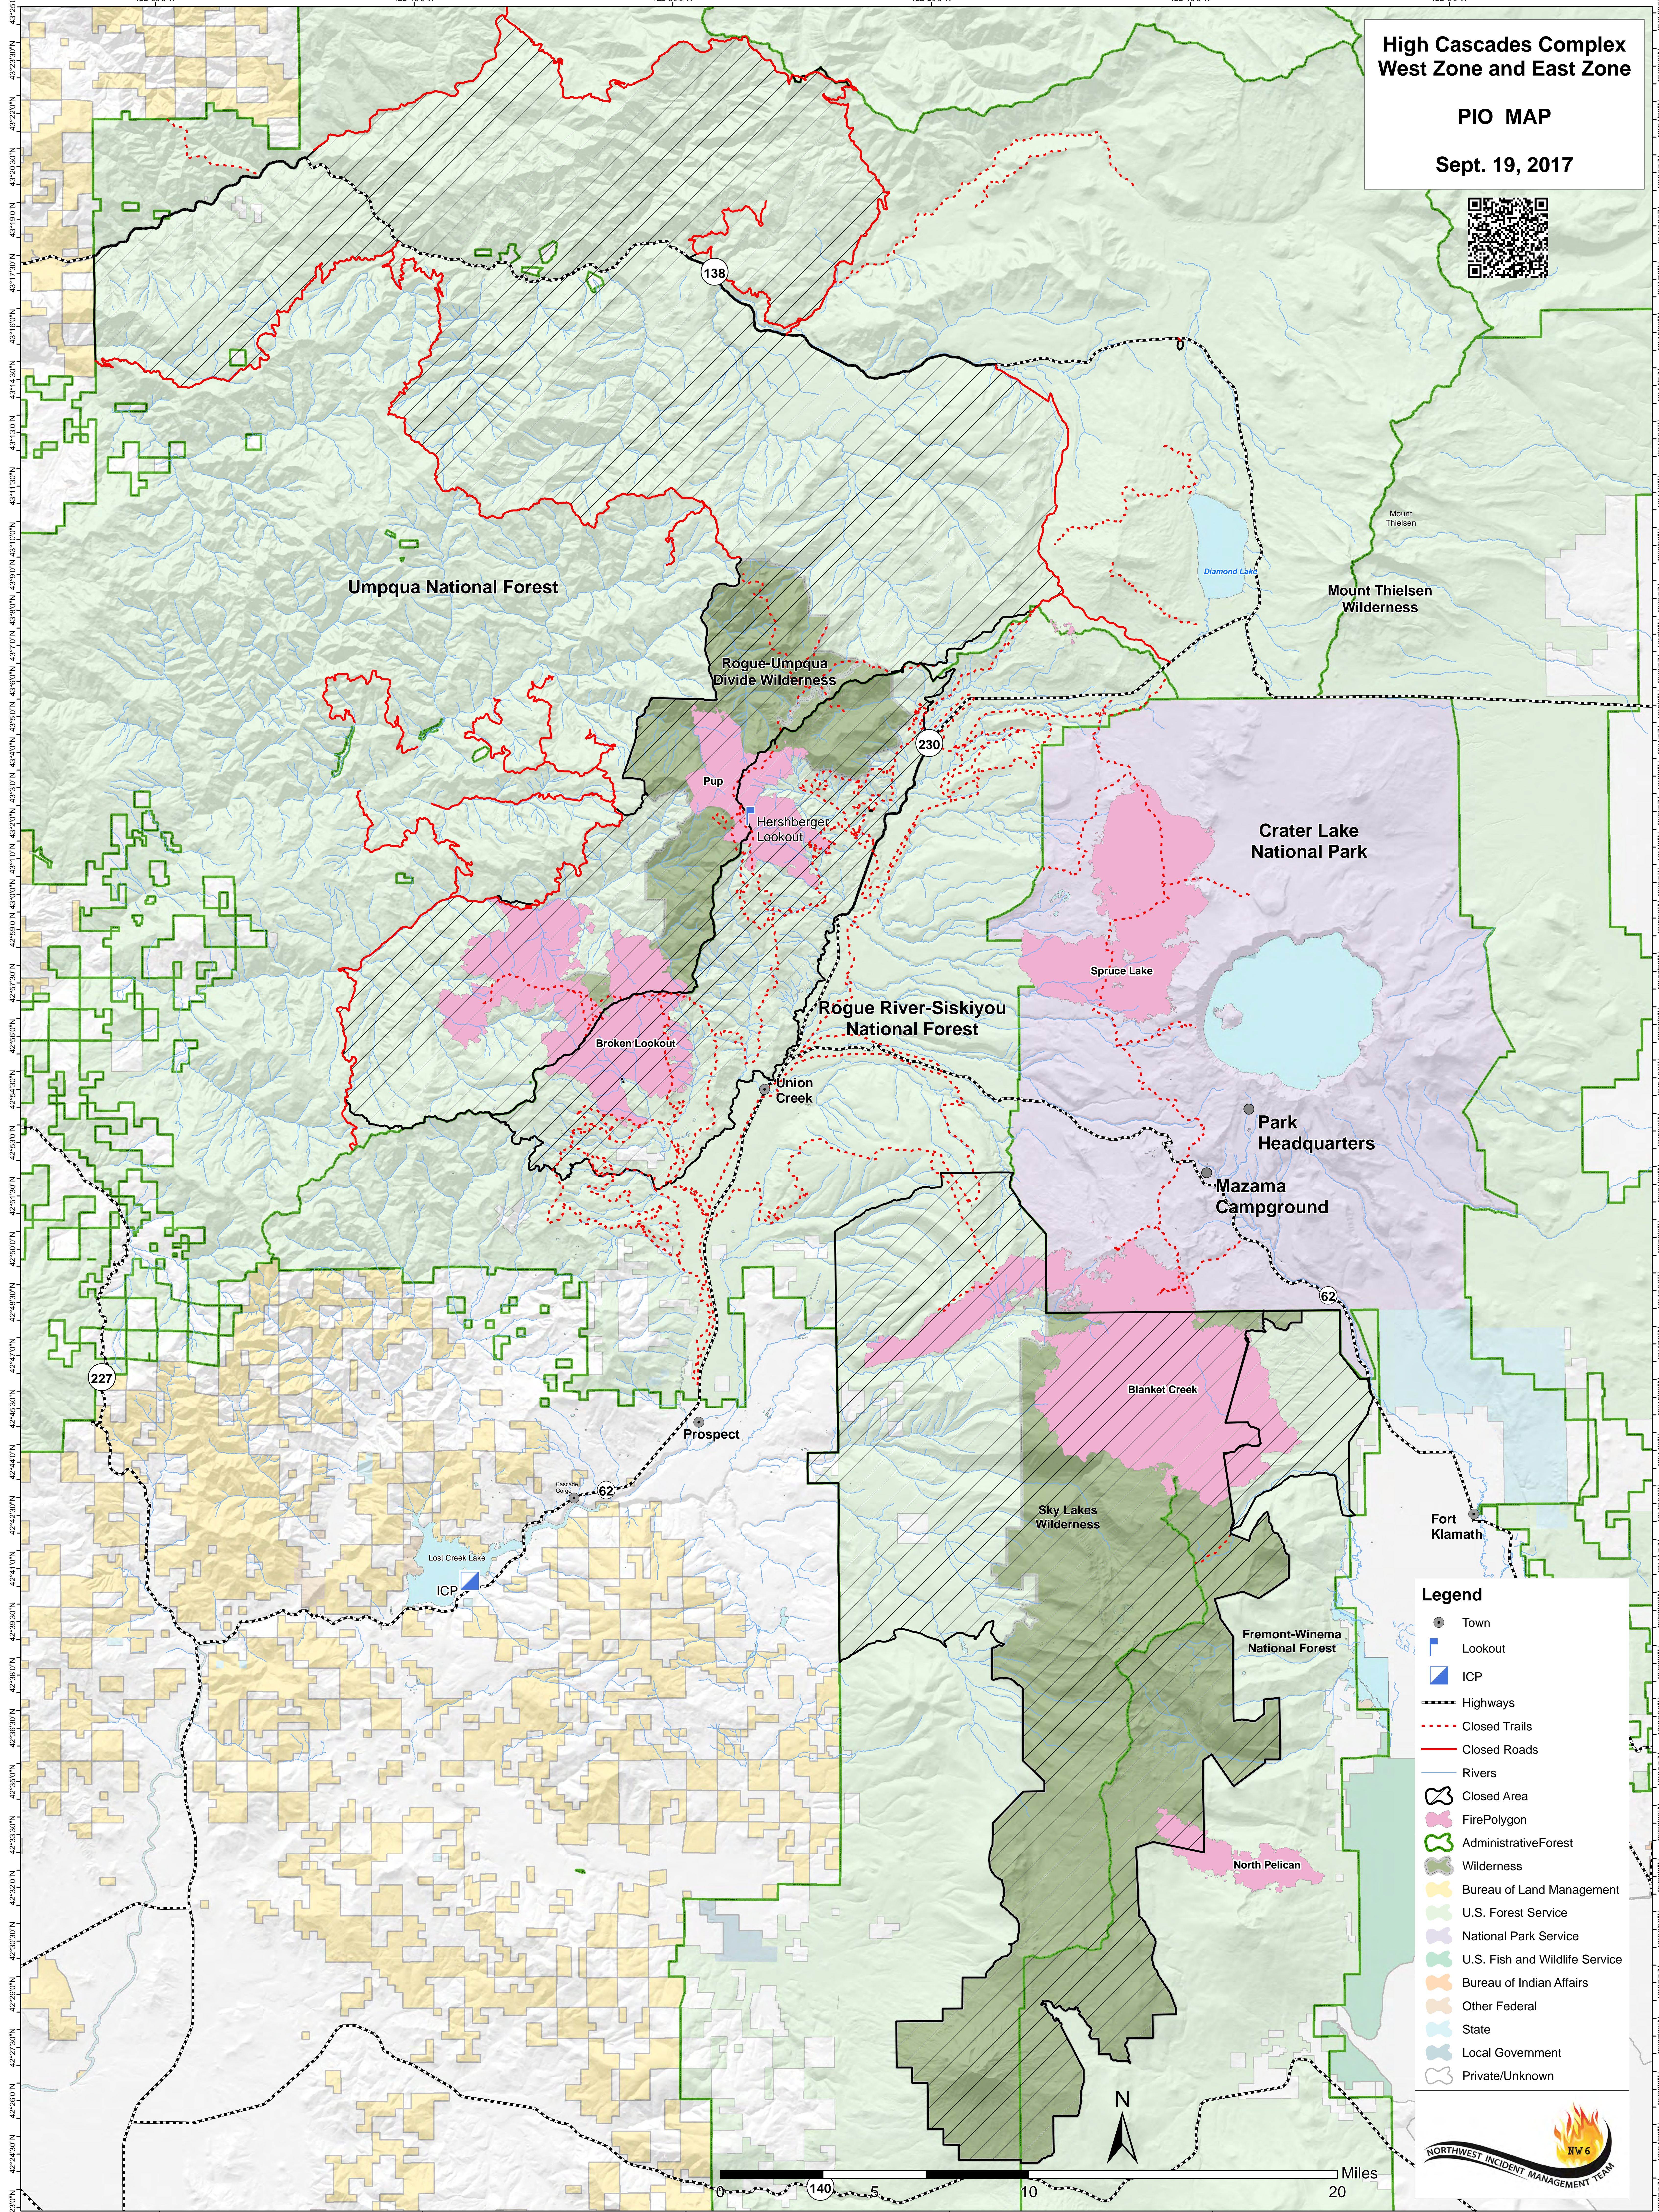

**High Cascades Complex
West Zone and East Zone**

PIO MAP

Sept. 19, 2017

Legend

- Town
- Lookout
- ICP
- Highways
- Closed Trails
- Closed Roads
- Rivers
- Closed Area
- FirePolygon
- AdministrativeForest
- Wilderness
- Bureau of Land Management
- U.S. Forest Service
- National Park Service
- U.S. Fish and Wildlife Service
- Bureau of Indian Affairs
- Other Federal
- State
- Local Government
- Private/Unknown