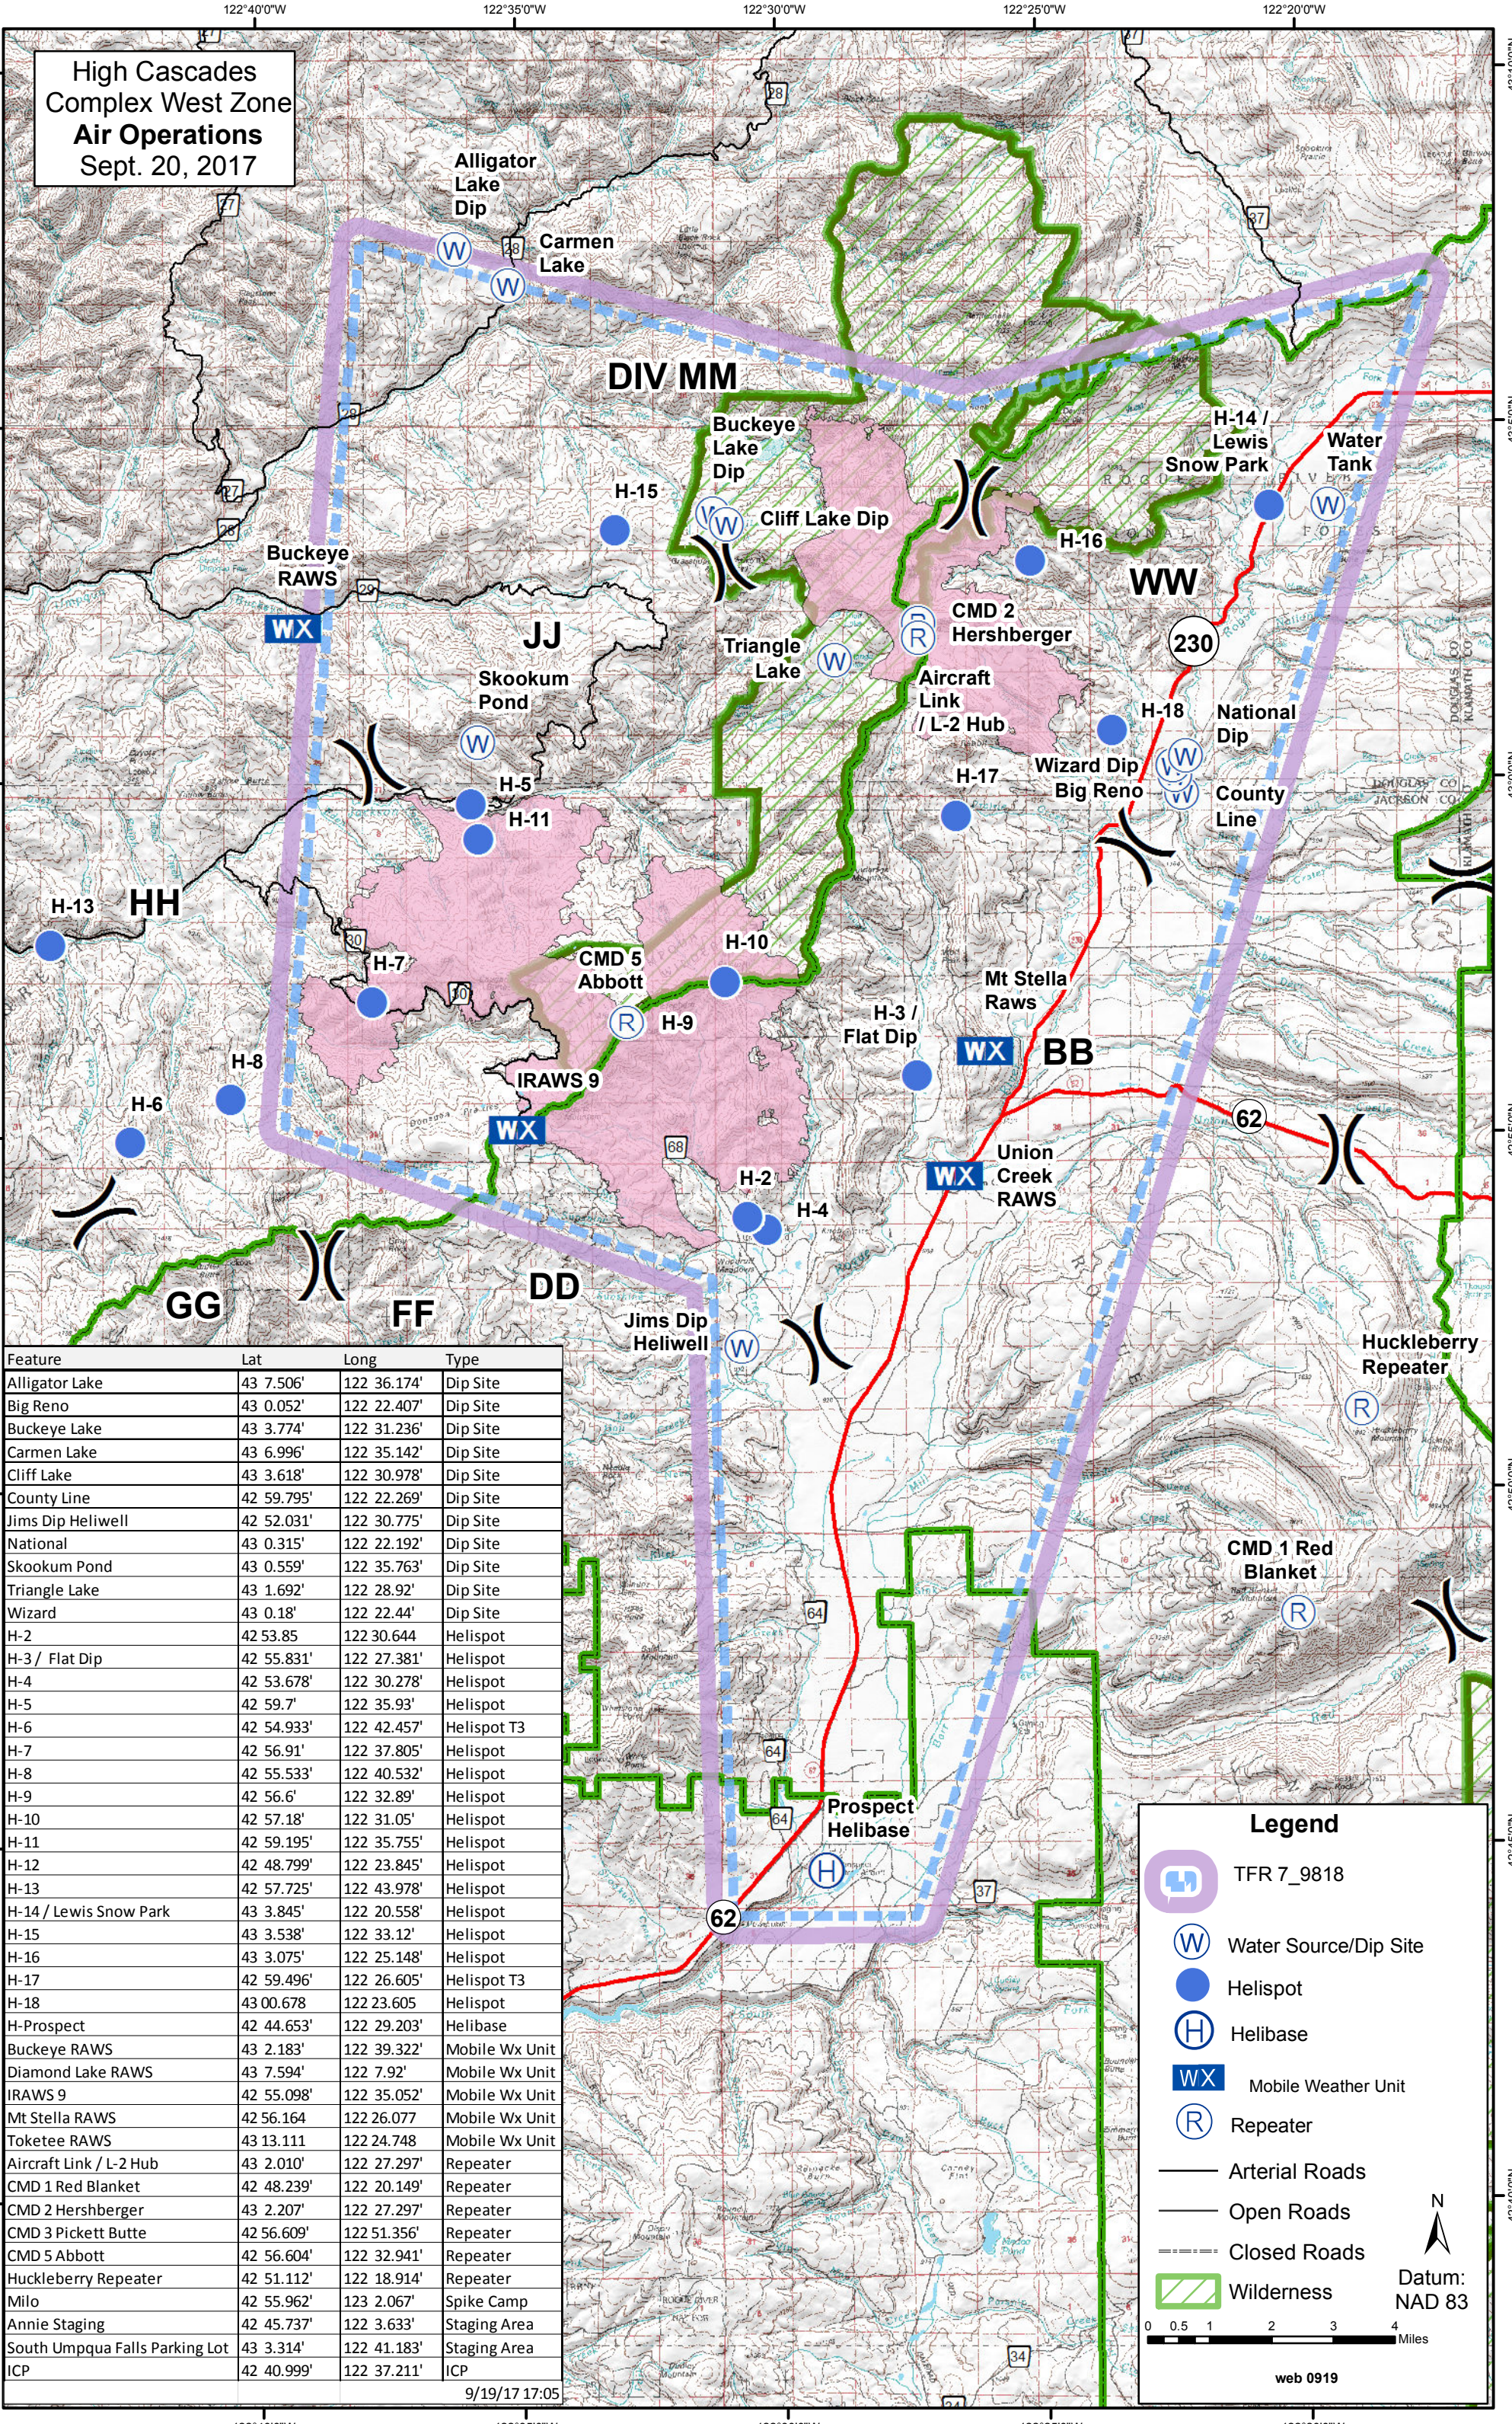

High Cascades
Complex West Zone
Air Operations
Sept. 20, 2017

Feature	Lat	Long	Type
Alligator Lake	43 7.506'	122 36.174'	Dip Site
Big Reno	43 0.052'	122 22.407'	Dip Site
Buckeye Lake	43 3.774'	122 31.236'	Dip Site
Carmen Lake	43 6.996'	122 35.142'	Dip Site
Cliff Lake	43 3.618'	122 30.978'	Dip Site
County Line	42 59.795'	122 22.269'	Dip Site
Jims Dip Heliwell	42 52.031'	122 30.775'	Dip Site
National	43 0.315'	122 22.192'	Dip Site
Skookum Pond	43 0.559'	122 35.763'	Dip Site
Triangle Lake	43 1.692'	122 28.92'	Dip Site
Wizard	43 0.18'	122 22.44'	Dip Site
H-2	42 53.85	122 30.644	Helispot
H-3 / Flat Dip	42 55.831'	122 27.381'	Helispot
H-4	42 53.678'	122 30.278'	Helispot
H-5	42 59.7'	122 35.93'	Helispot
H-6	42 54.933'	122 42.457'	Helispot T3
H-7	42 56.91'	122 37.805'	Helispot
H-8	42 55.533'	122 40.532'	Helispot
H-9	42 56.6'	122 32.89'	Helispot
H-10	42 57.18'	122 31.05'	Helispot
H-11	42 59.195'	122 35.755'	Helispot
H-12	42 48.799'	122 23.845'	Helispot
H-13	42 57.725'	122 43.978'	Helispot
H-14 / Lewis Snow Park	43 3.845'	122 20.558'	Helispot
H-15	43 3.538'	122 33.12'	Helispot
H-16	43 3.075'	122 25.148'	Helispot
H-17	42 59.496'	122 26.605'	Helispot T3
H-18	43 00.678	122 23.605	Helispot
H-Prospect	42 44.653'	122 29.203'	Helibase
Buckeye RAWs	43 2.183'	122 39.322'	Mobile Wx Unit
Diamond Lake RAWs	43 7.594'	122 7.92'	Mobile Wx Unit
IRAWS 9	42 55.098'	122 35.052'	Mobile Wx Unit
Mt Stella RAWs	42 56.164	122 26.077	Mobile Wx Unit
Tokenet RAWs	43 13.111	122 24.748	Mobile Wx Unit
Aircraft Link / L-2 Hub	43 2.010'	122 27.297'	Repeater
CMD 1 Red Blanket	42 48.239'	122 20.149'	Repeater
CMD 2 Hershberger	43 2.207'	122 27.297'	Repeater
CMD 3 Pickett Butte	42 56.609'	122 51.356'	Repeater
CMD 5 Abbott	42 56.604'	122 32.941'	Repeater
Huckleberry Repeater	42 51.112'	122 18.914'	Repeater
Milo	42 55.962'	123 2.067'	Spike Camp
Annie Staging	42 45.737'	122 3.633'	Staging Area
South Umpqua Falls Parking Lot	43 3.314'	122 41.183'	Staging Area
ICP	42 40.999'	122 37.211'	ICP

Legend

- TFR 7_9818
- Water Source/Dip Site
- Helispot
- Helibase
- Mobile Weather Unit
- Repeater
- Arterial Roads
- Open Roads
- Closed Roads
- Wilderness

Datum: NAD 83

0 0.5 1 2 3 4 Miles

web 0919

9/19/17 17:05