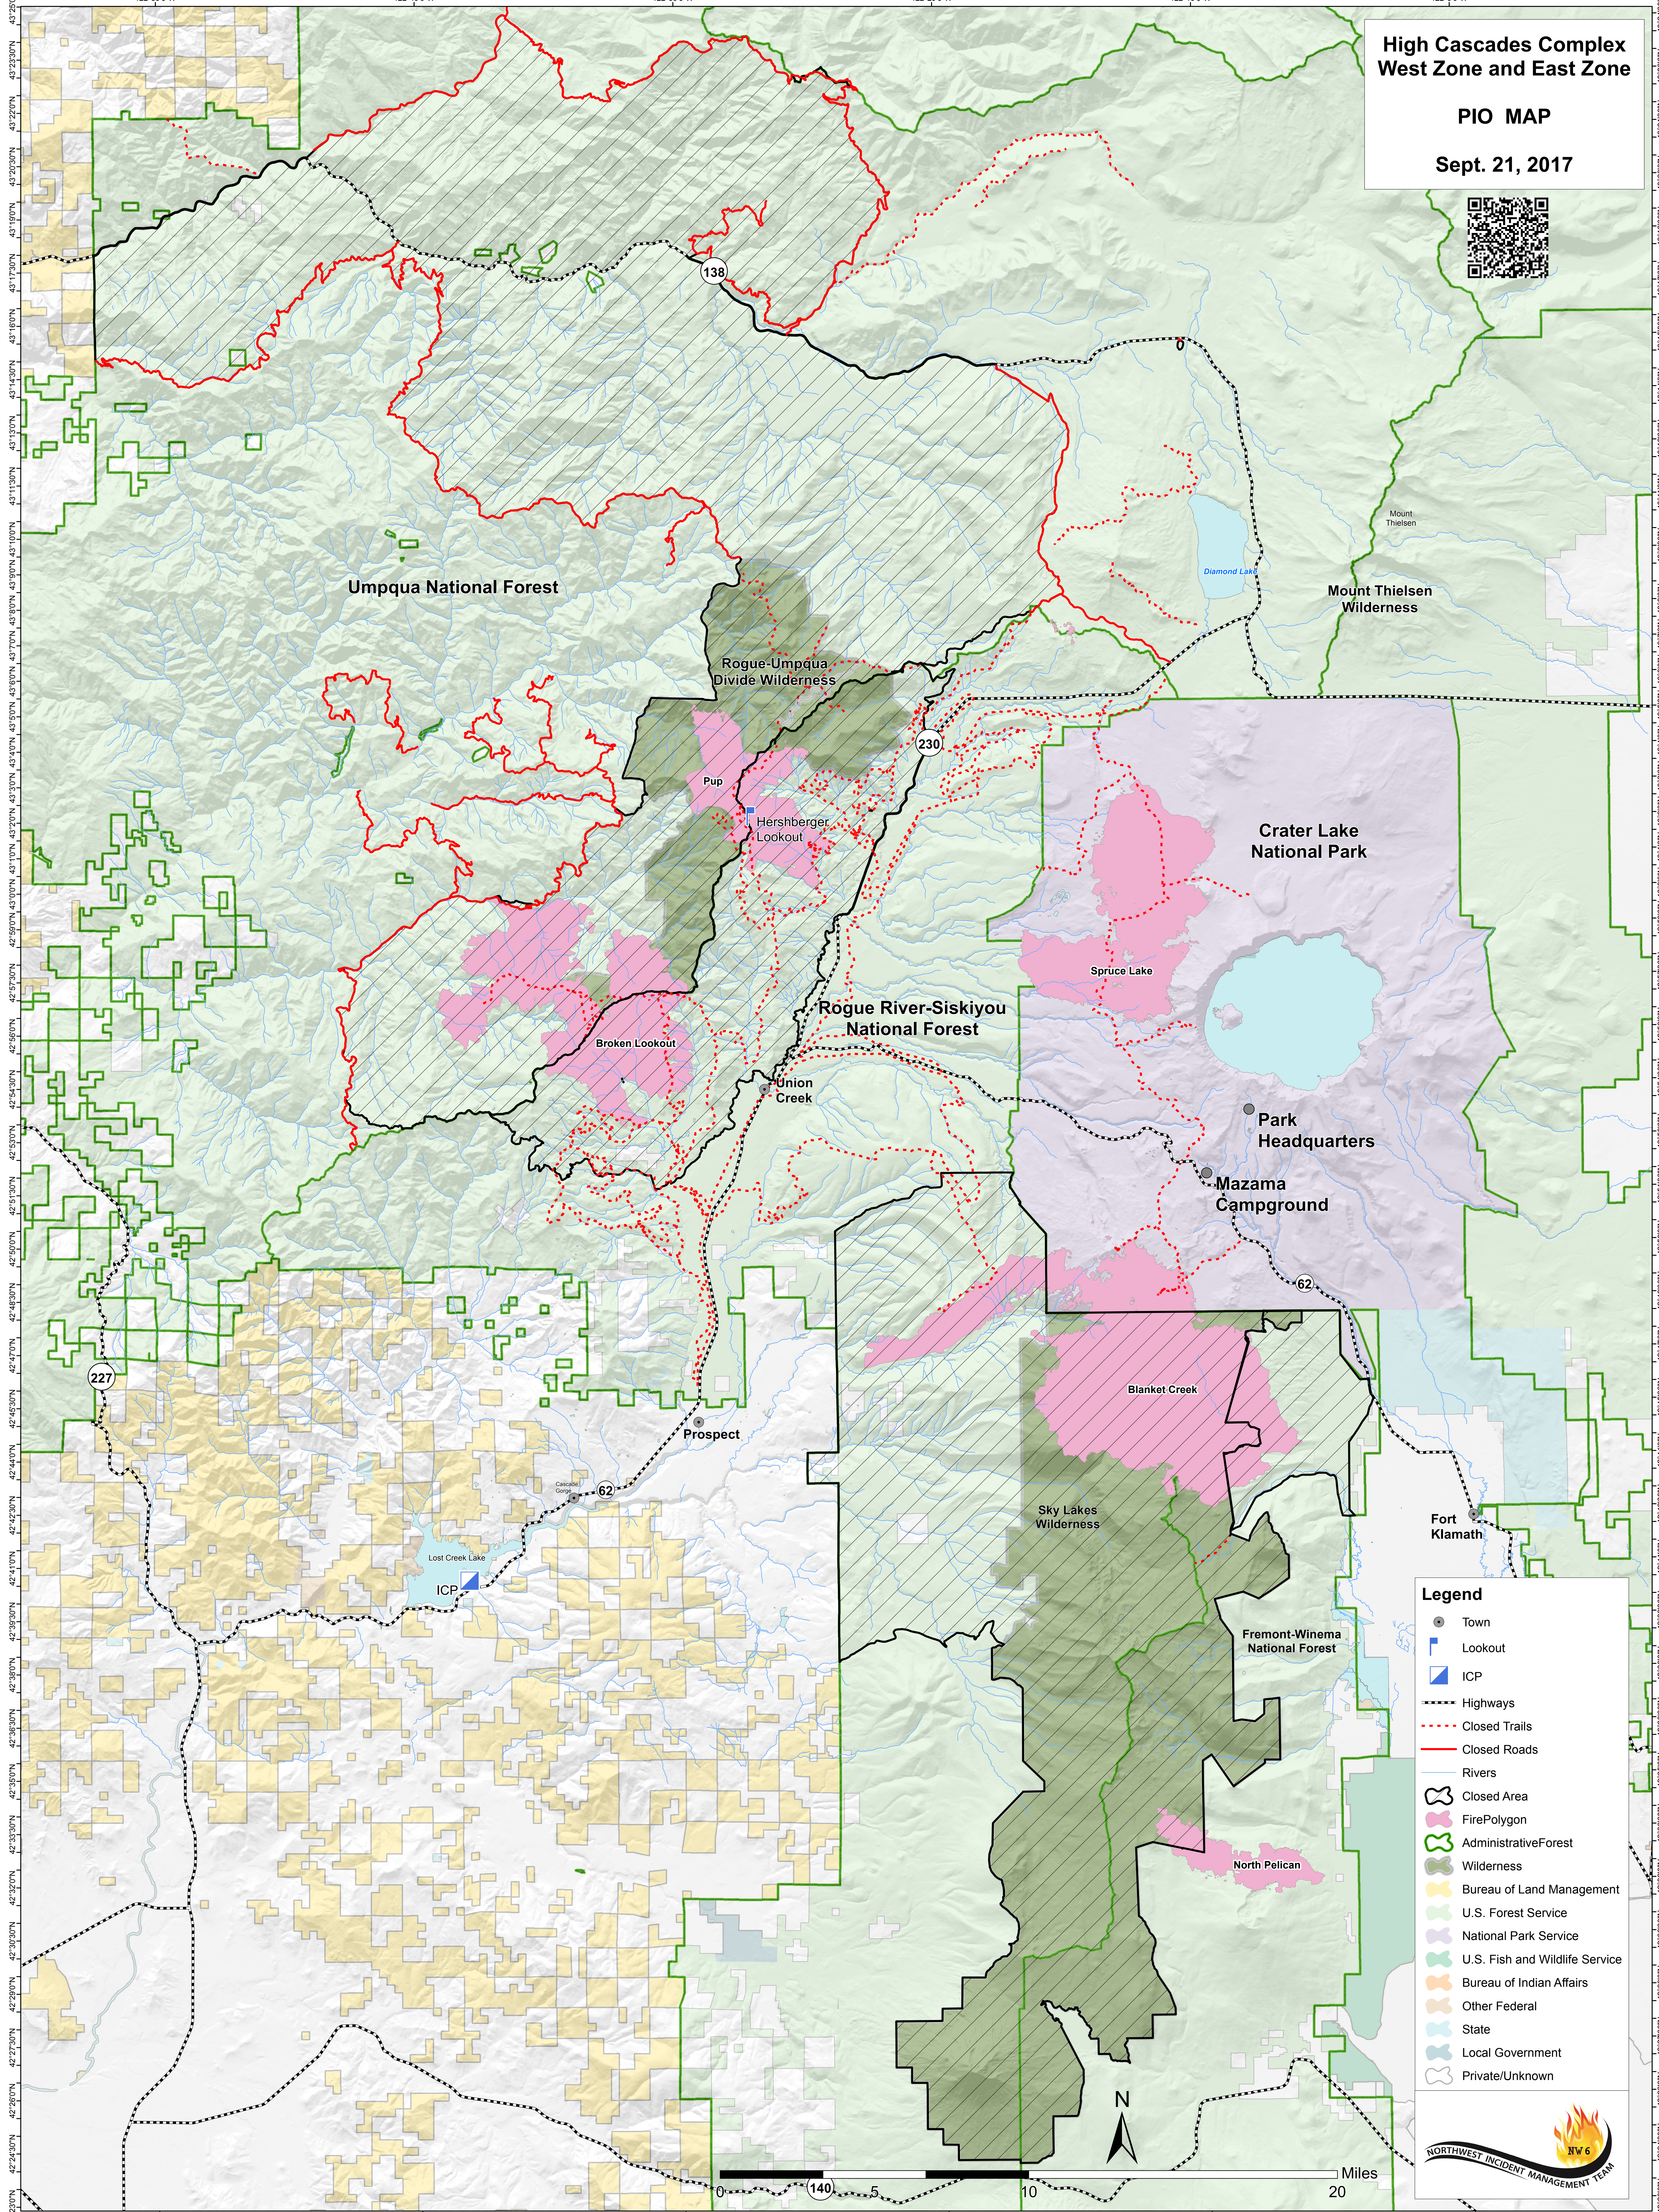

**High Cascades Complex  
West Zone and East Zone**

**PIO MAP**

**Sept. 21, 2017**

**Legend**

- Town
- Lookout
- ICP
- Highways
- Closed Trails
- Closed Roads
- Rivers
- Closed Area
- FirePolygon
- AdministrativeForest
- Wilderness
- Bureau of Land Management
- U.S. Forest Service
- National Park Service
- U.S. Fish and Wildlife Service
- Bureau of Indian Affairs
- Other Federal
- State
- Local Government
- Private/Unknown

**NORTHWEST INCIDENT MANAGEMENT TEAM**