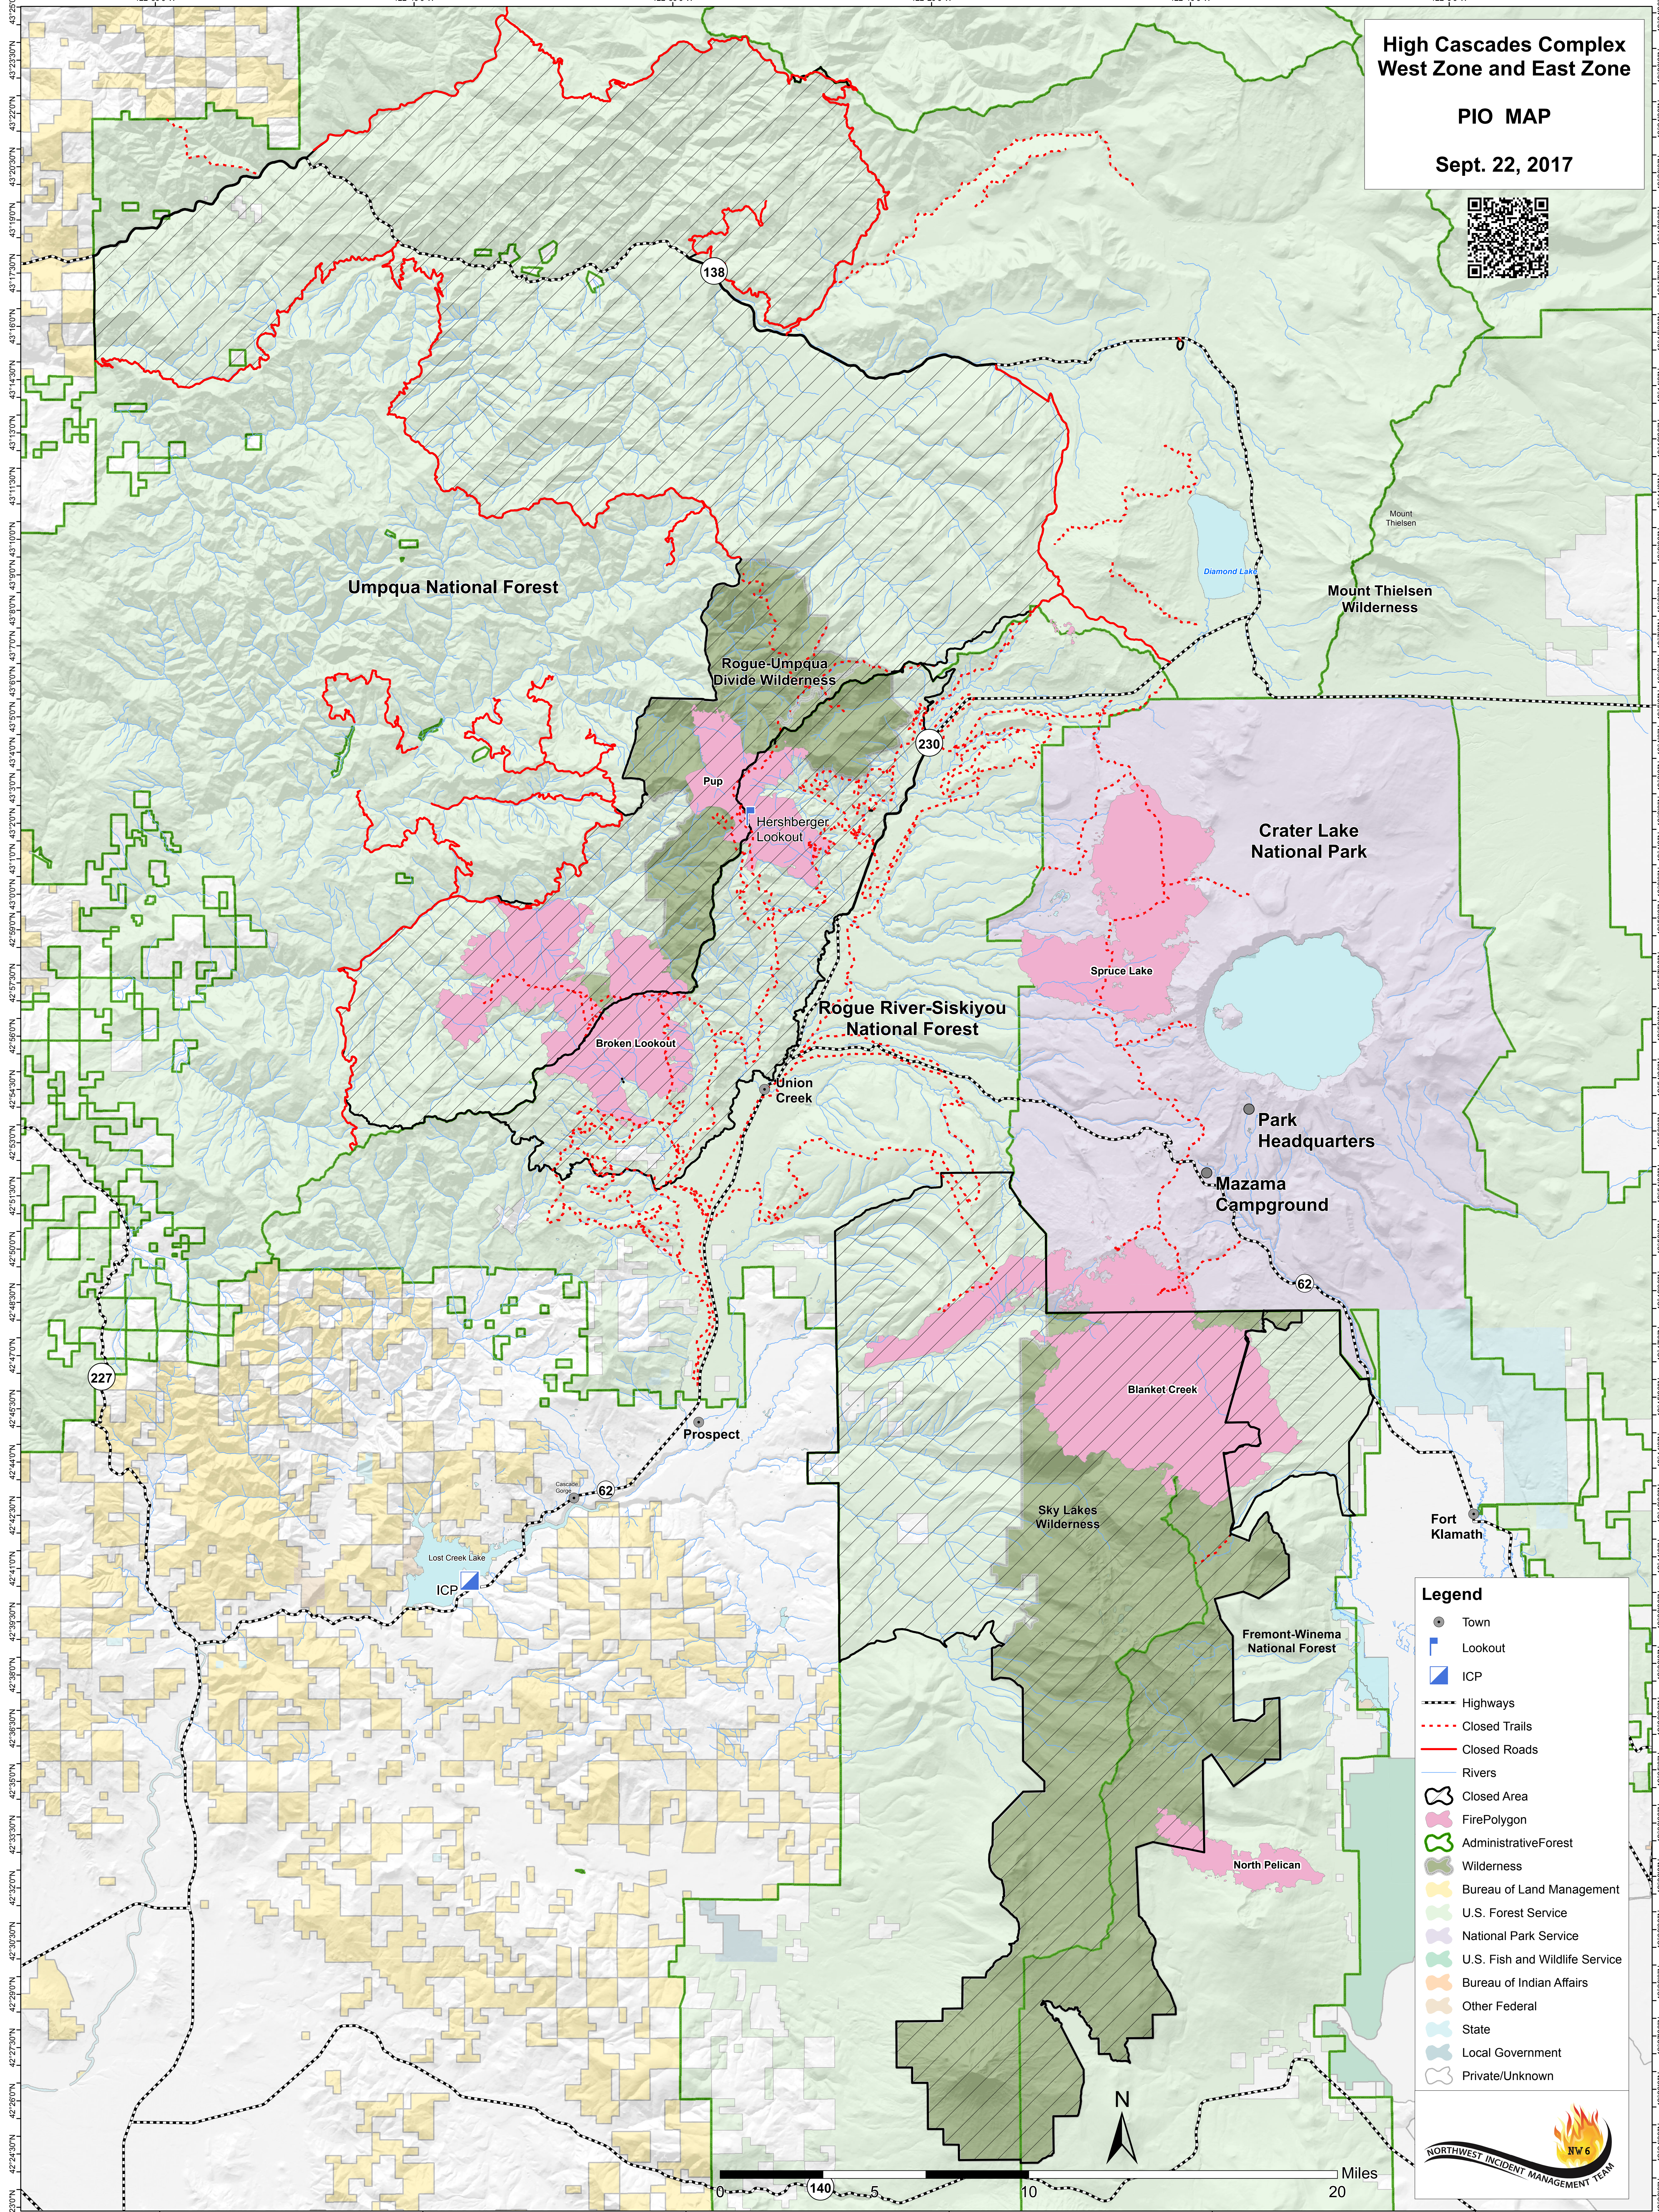

**High Cascades Complex
West Zone and East Zone**

PIO MAP

Sept. 22, 2017

Legend

- Town
- Lookout
- ICP
- Highways
- Closed Trails
- Closed Roads
- Rivers
- Closed Area
- FirePolygon
- AdministrativeForest
- Wilderness
- Bureau of Land Management
- U.S. Forest Service
- National Park Service
- U.S. Fish and Wildlife Service
- Bureau of Indian Affairs
- Other Federal
- State
- Local Government
- Private/Unknown