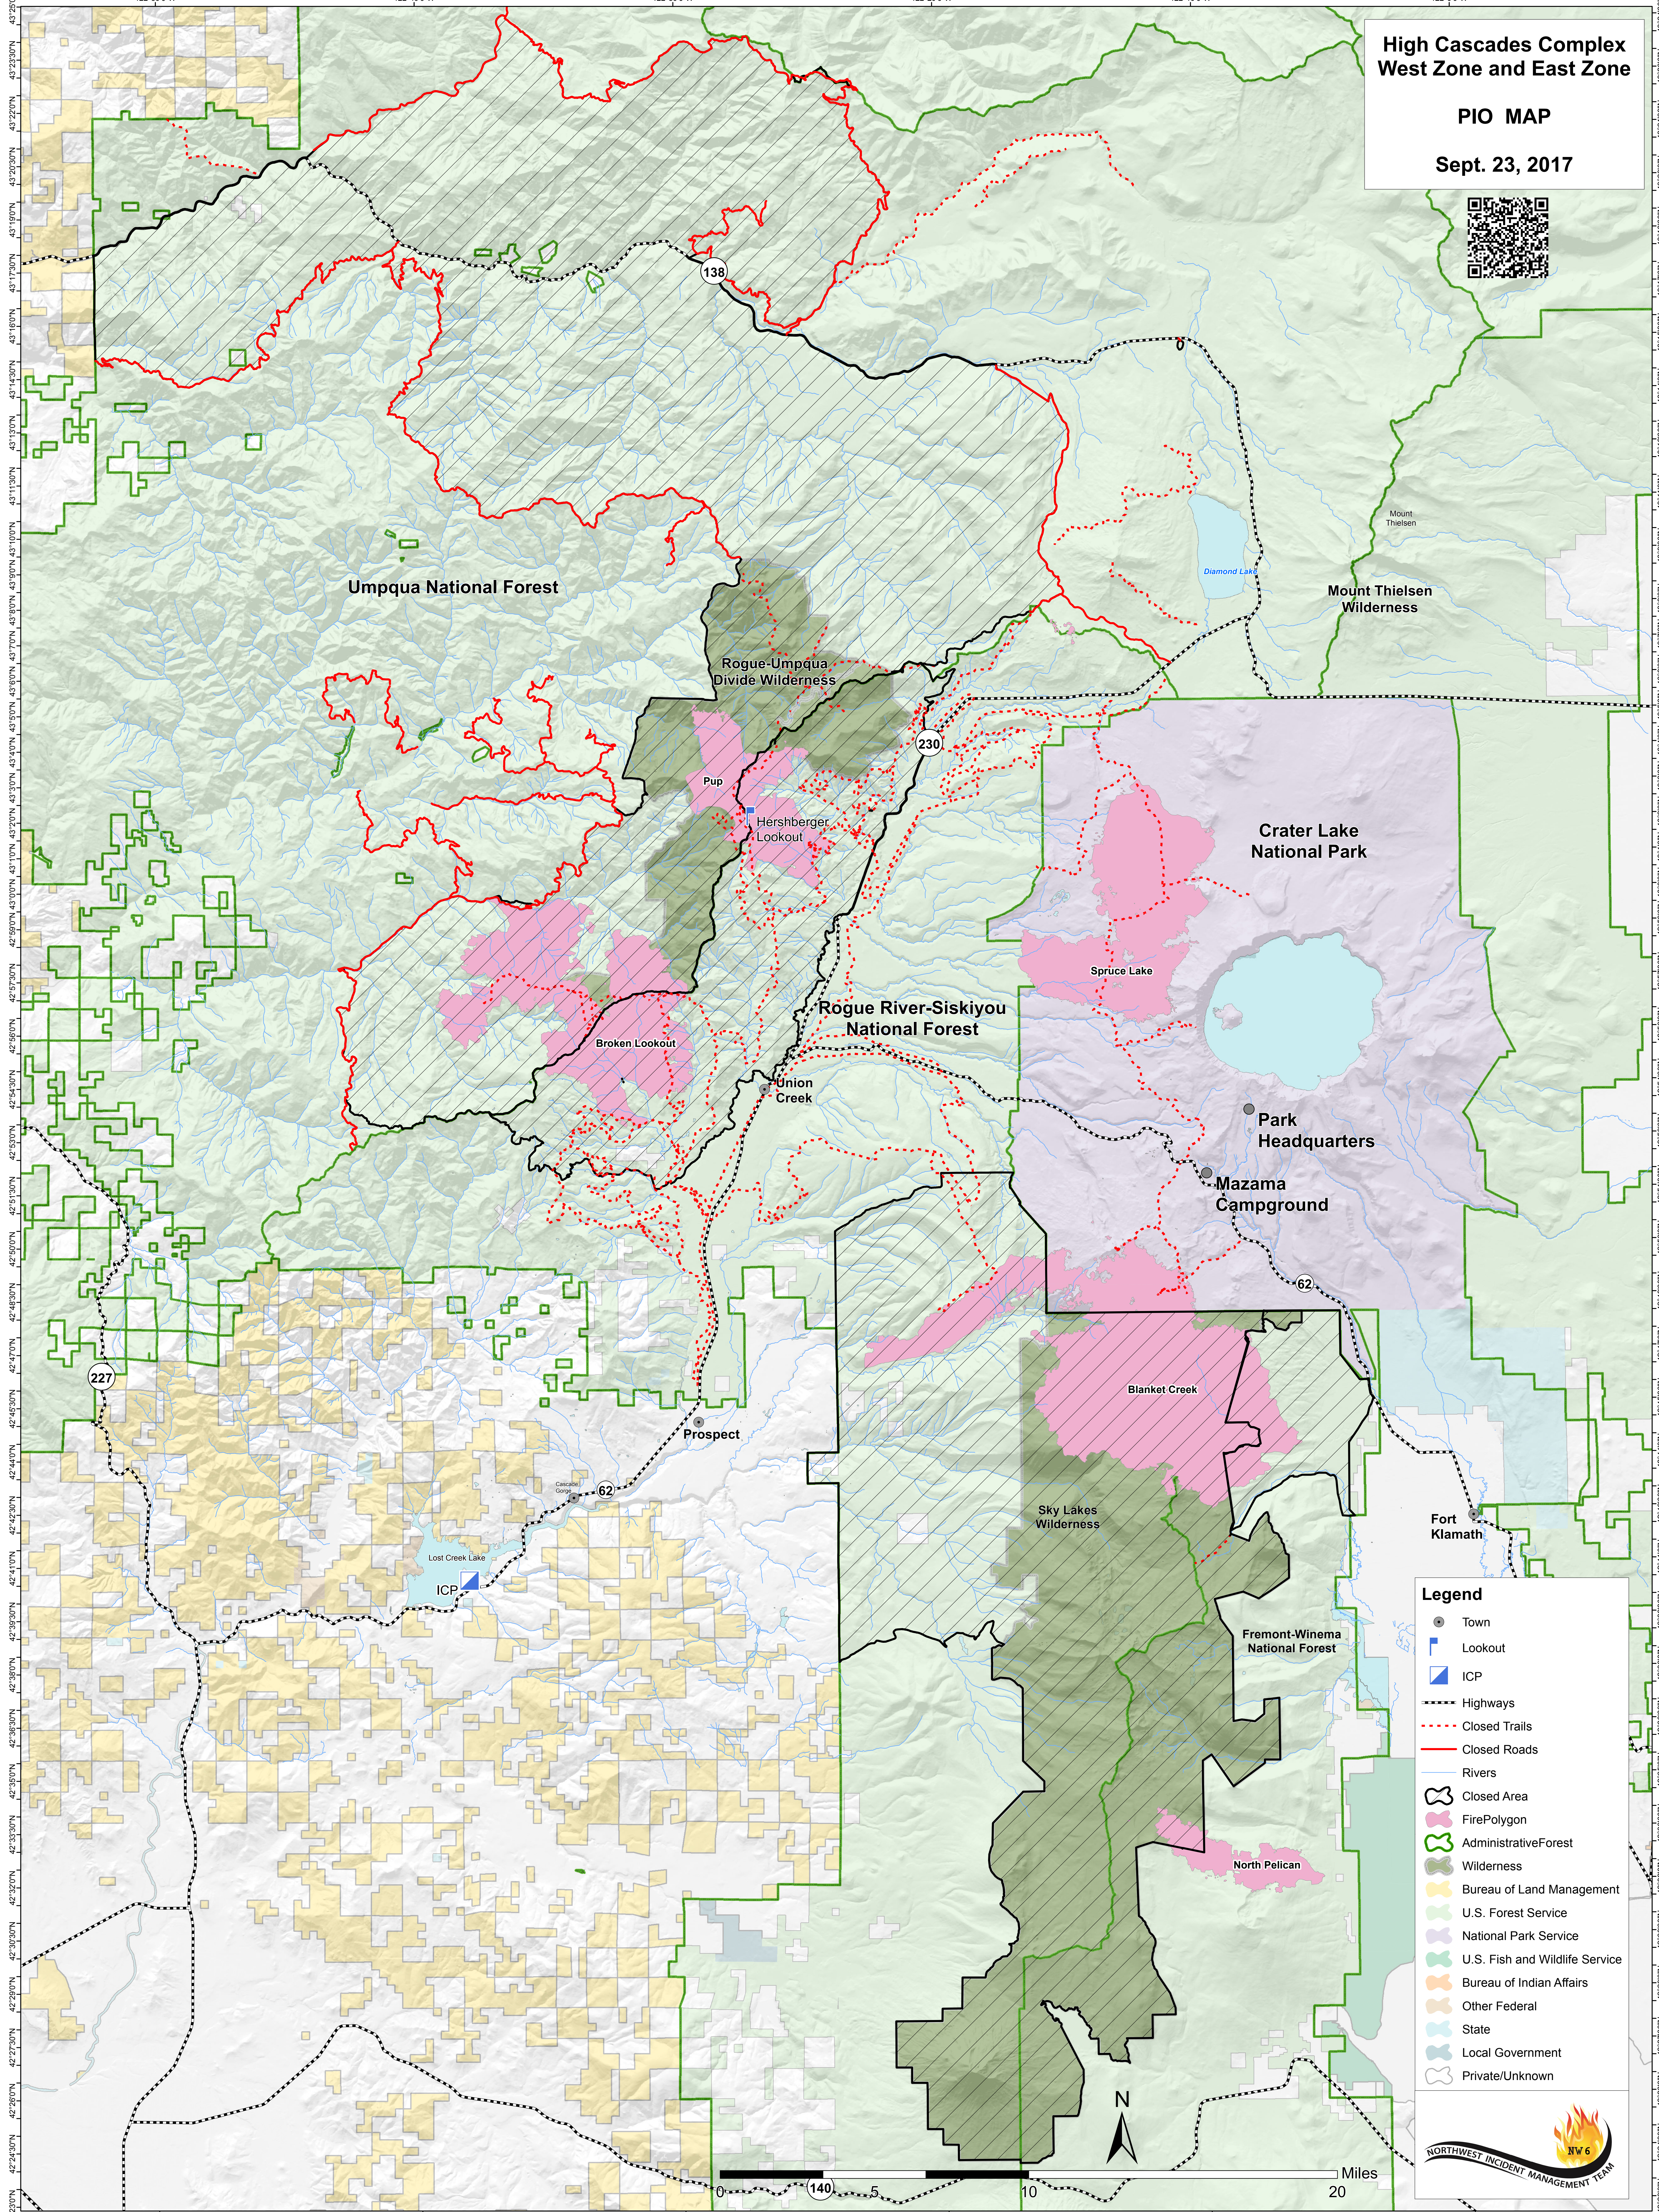

**High Cascades Complex
West Zone and East Zone**

PIO MAP

Sept. 23, 2017

Legend

- Town
- Lookout
- ICP
- Highways
- Closed Trails
- Closed Roads
- Rivers
- Closed Area
- FirePolygon
- AdministrativeForest
- Wilderness
- Bureau of Land Management
- U.S. Forest Service
- National Park Service
- U.S. Fish and Wildlife Service
- Bureau of Indian Affairs
- Other Federal
- State
- Local Government
- Private/Unknown