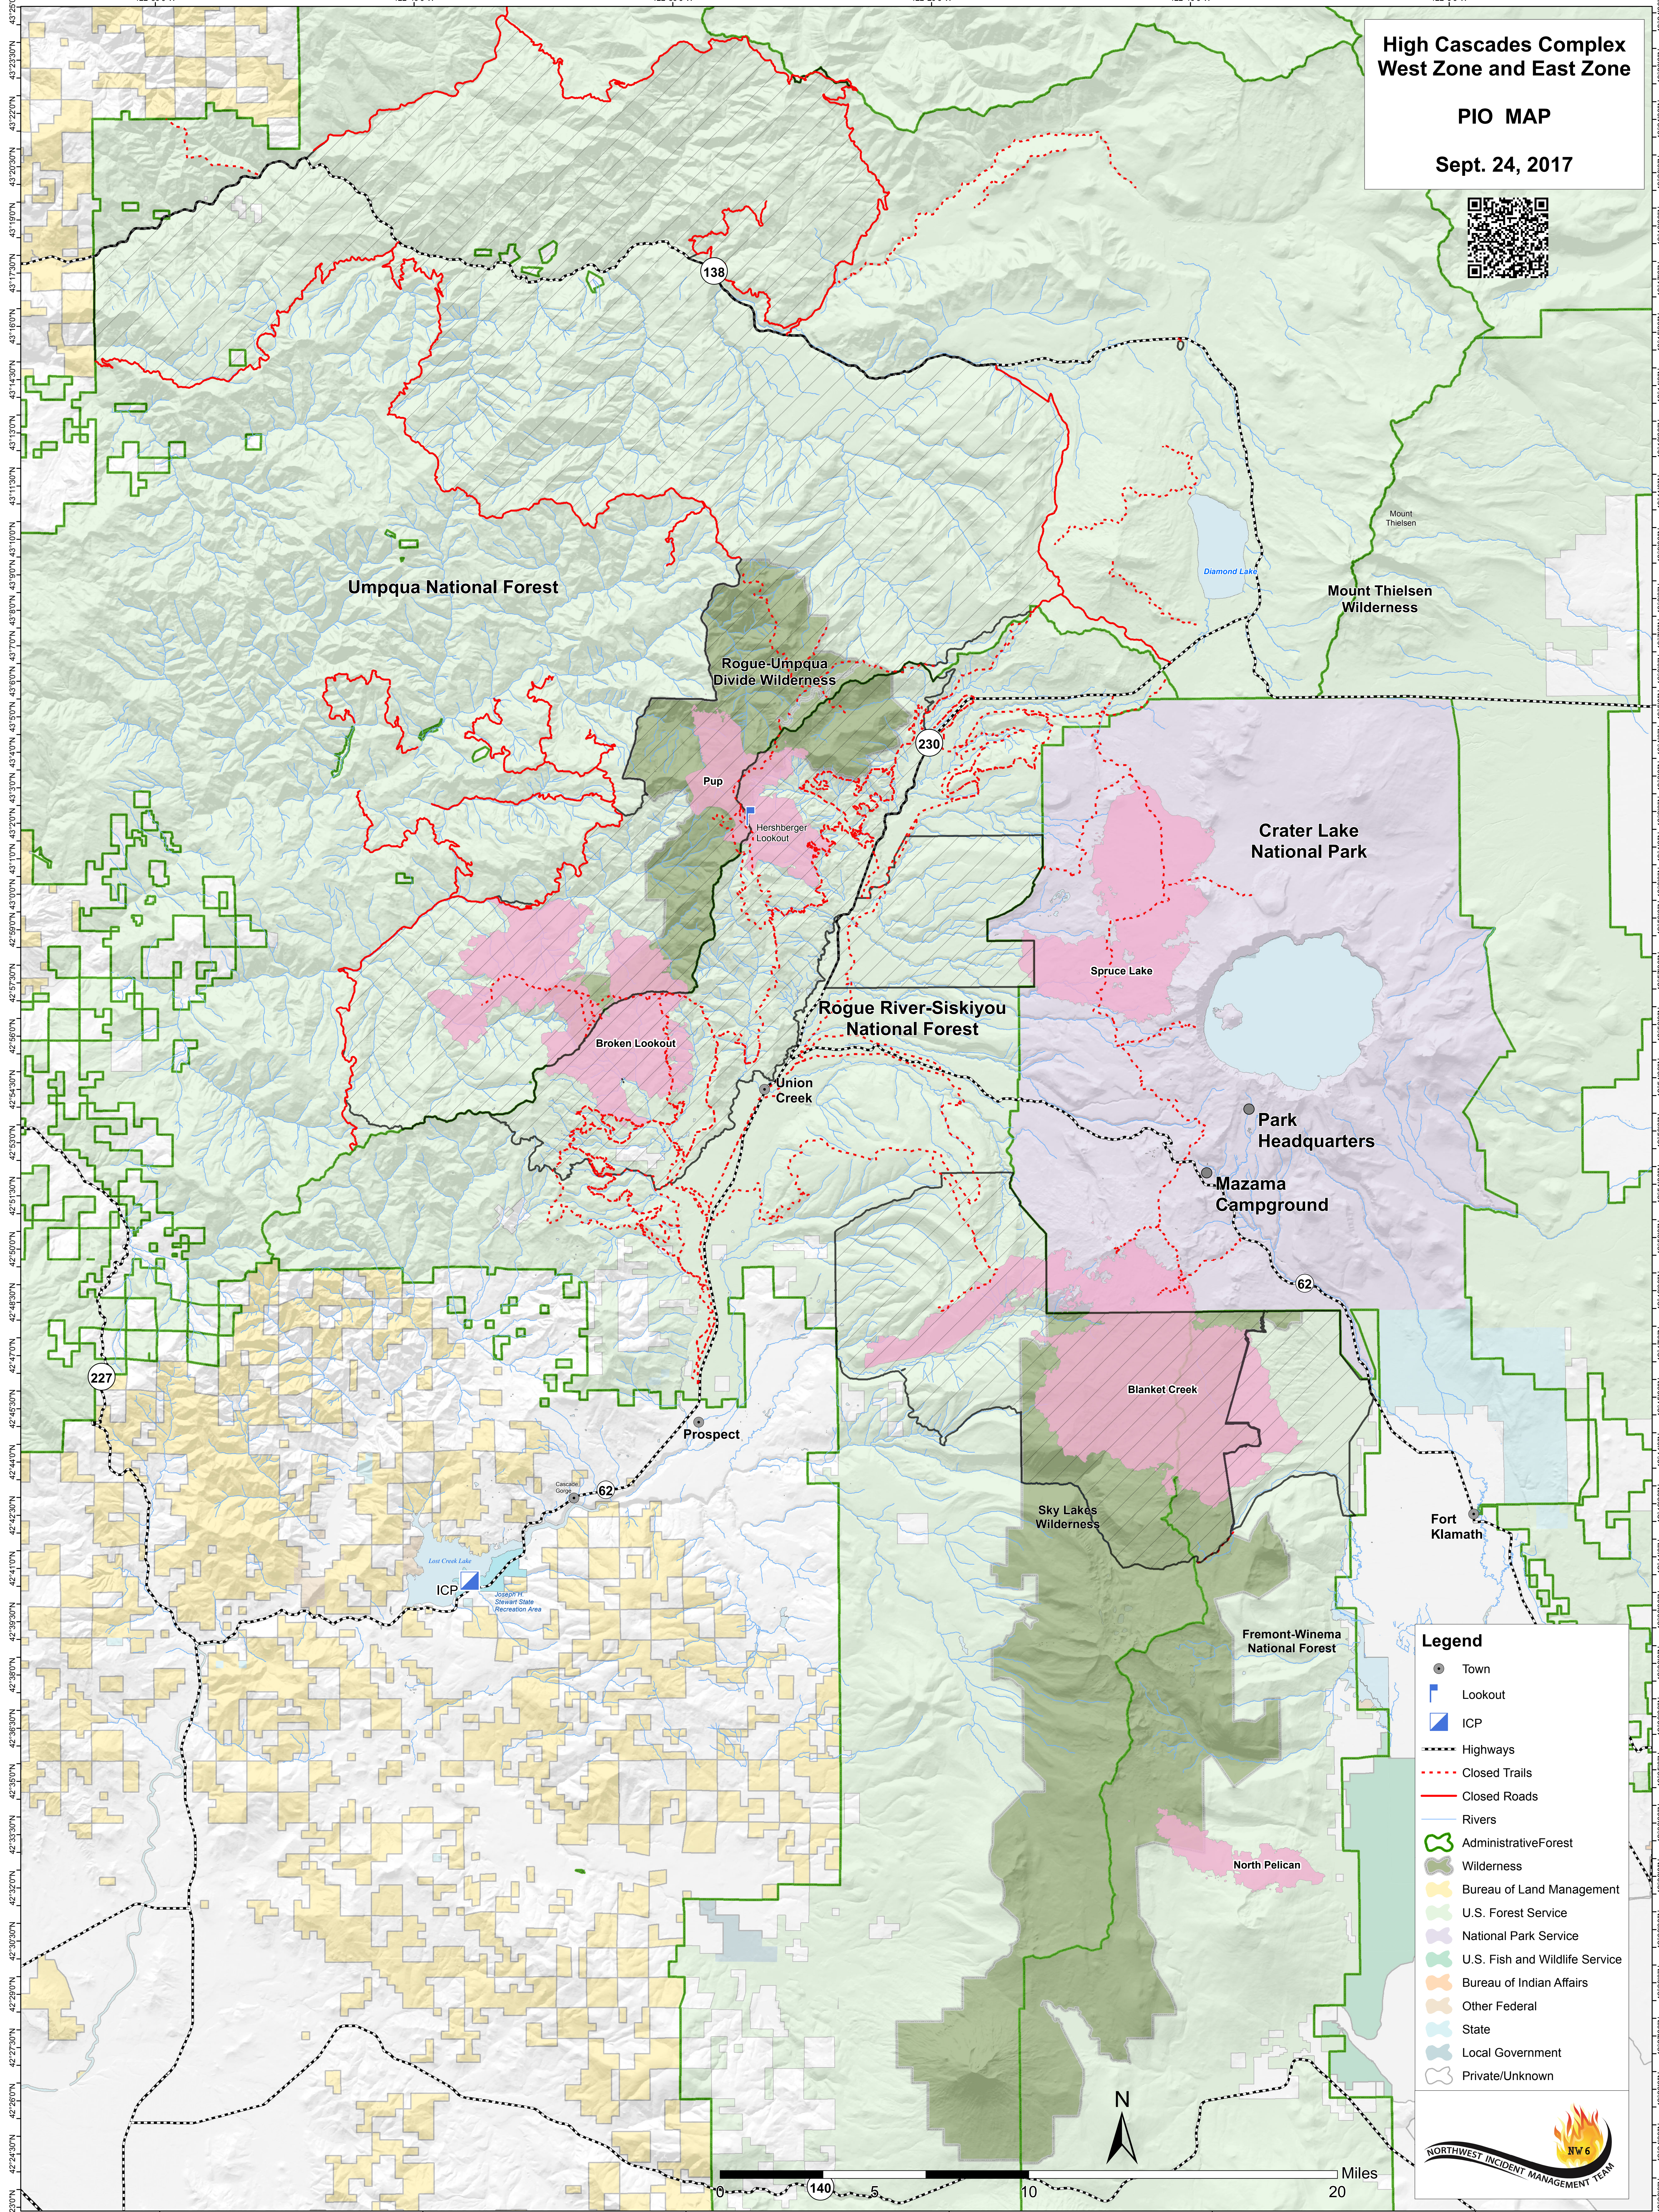

**High Cascades Complex
West Zone and East Zone**

PIO MAP

Sept. 24, 2017

Legend

- Town
- Lookout
- ICP
- Highways
- Closed Trails
- Closed Roads
- Rivers
- Administrative Forest
- Wilderness
- Bureau of Land Management
- U.S. Forest Service
- National Park Service
- U.S. Fish and Wildlife Service
- Bureau of Indian Affairs
- Other Federal
- State
- Local Government
- Private/Unknown

NORTHWEST INCIDENT MANAGEMENT TEAM