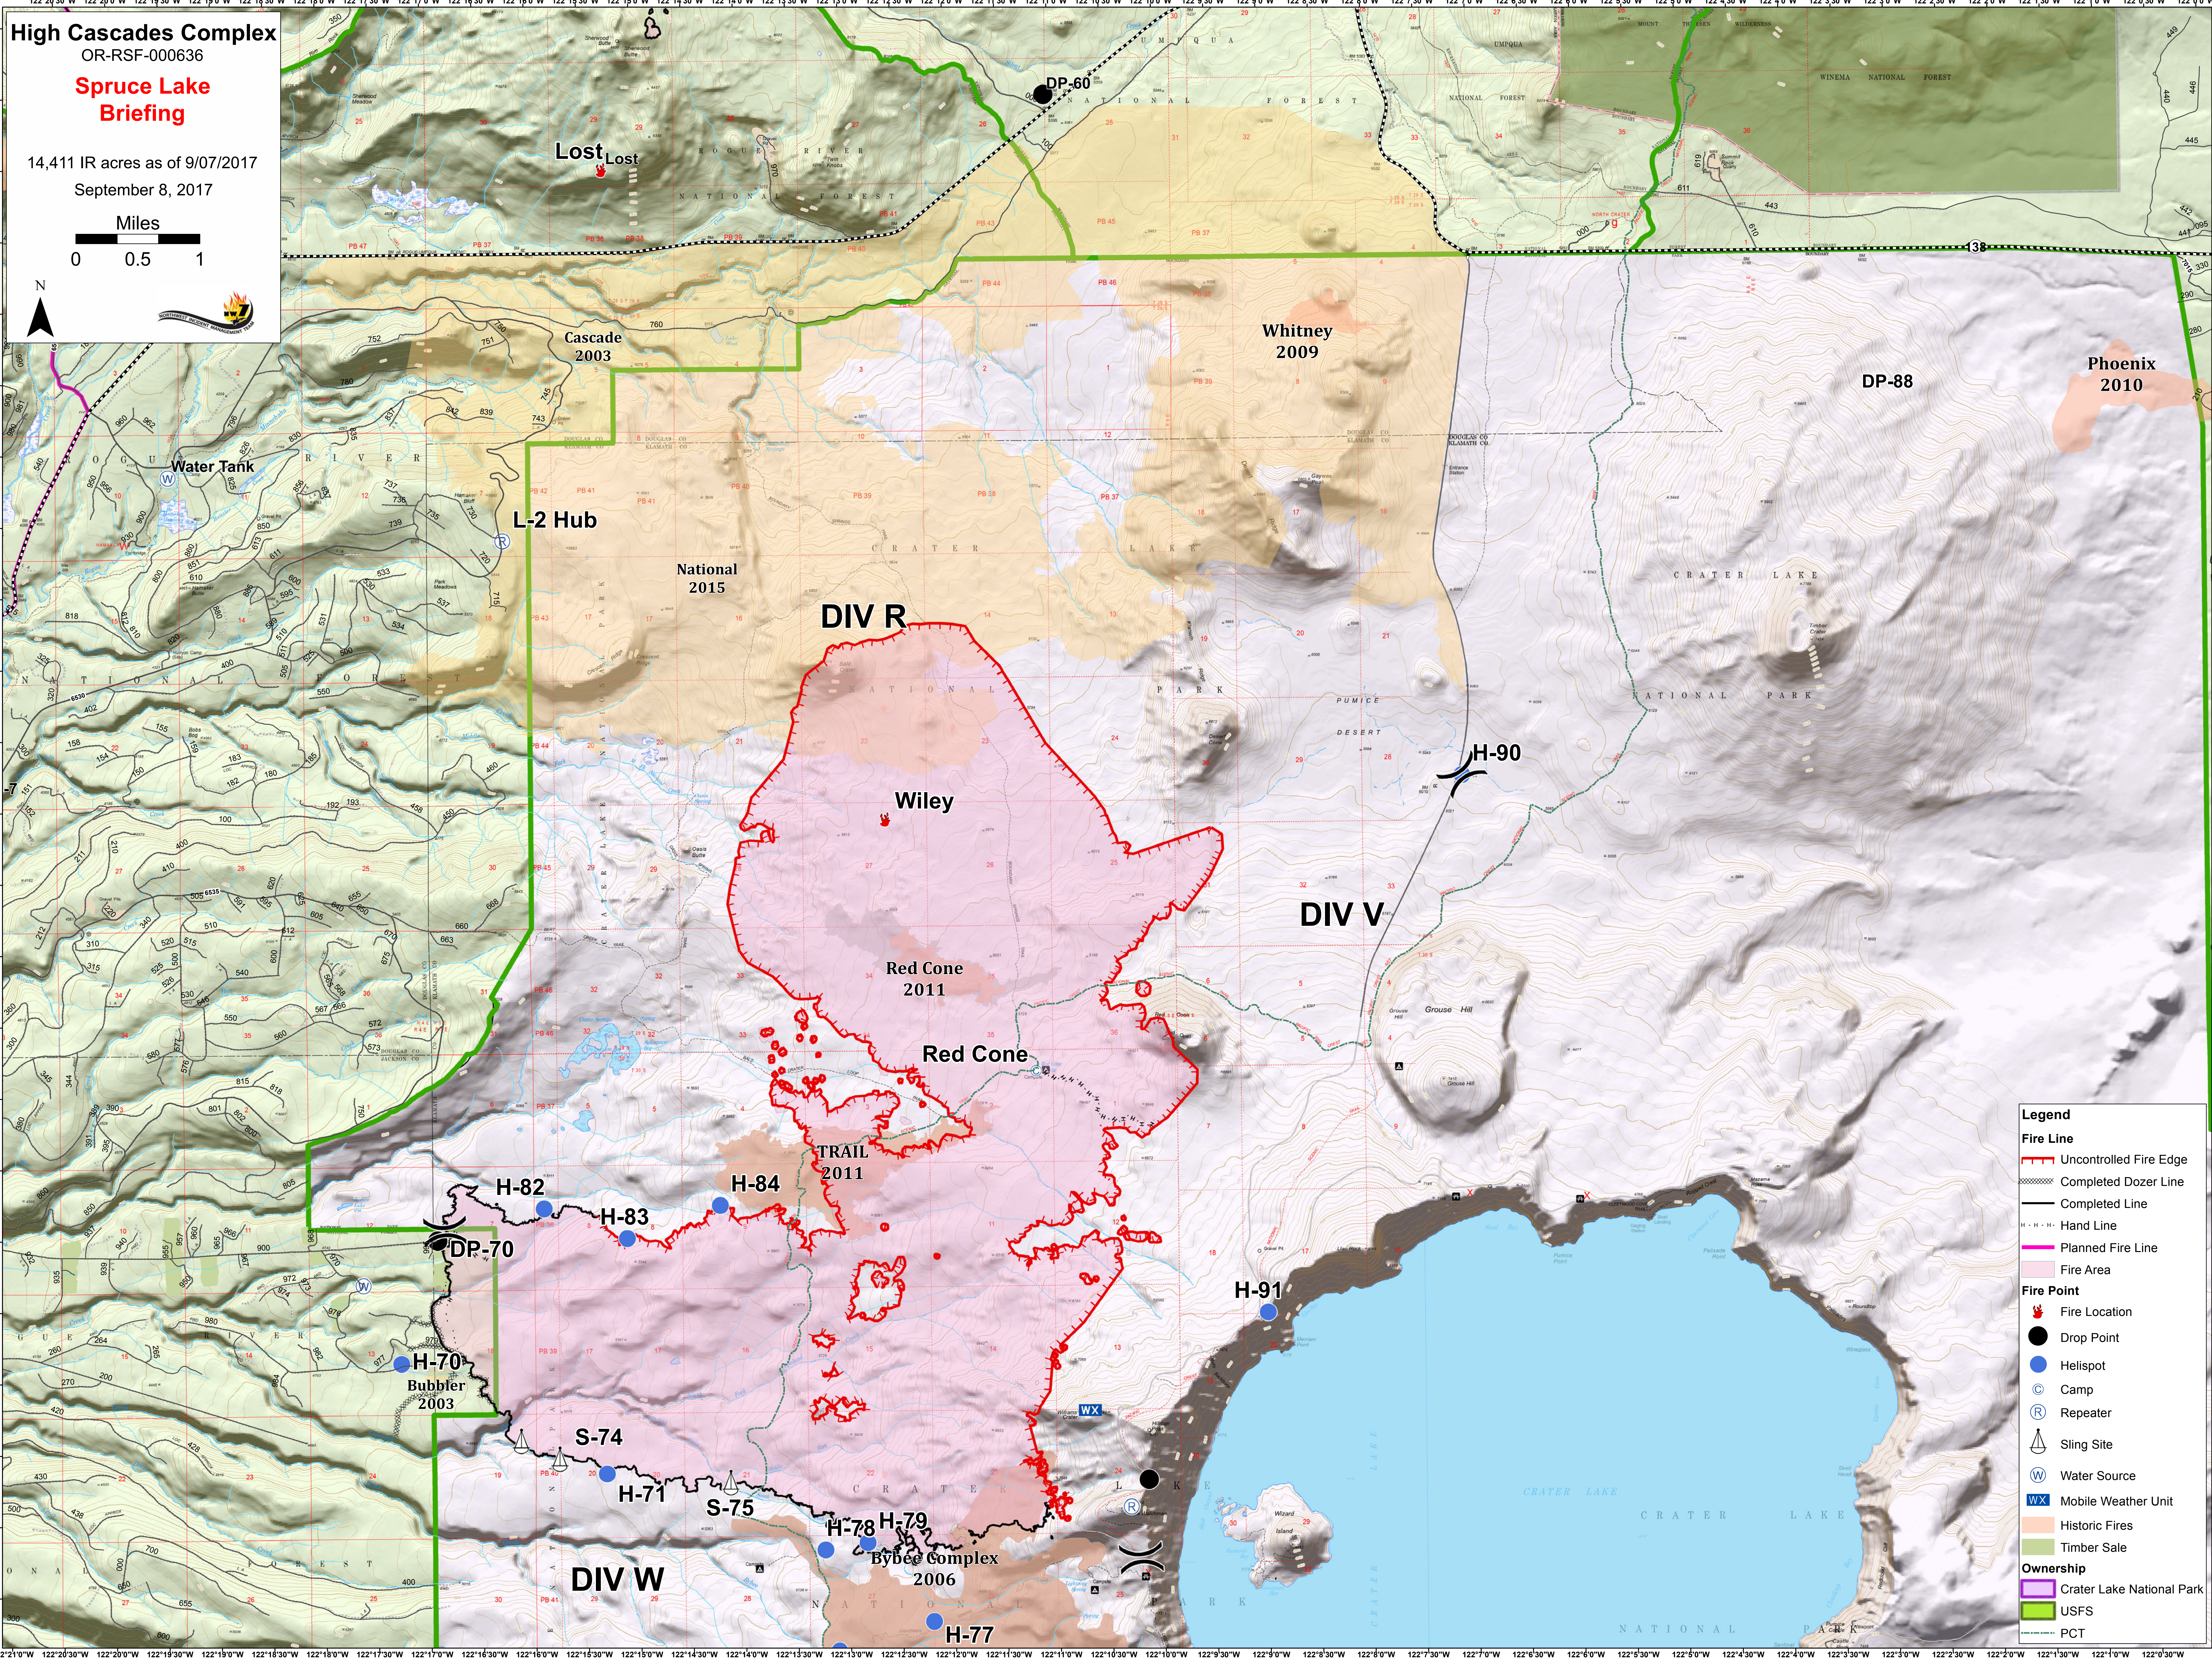

High Cascades Complex
 OR-RSF-000636

Spruce Lake Briefing

14,411 IR acres as of 9/07/2017
 September 8, 2017

Miles
 0 0.5 1

Legend

Fire Line

- Uncontrolled Fire Edge
- Completed Dozer Line
- Completed Line
- Hand Line
- Planned Fire Line
- Fire Area

Fire Point

- Fire Location
- Drop Point
- Helispot
- Camp
- Repeater
- Sling Site
- Water Source
- Mobile Weather Unit
- Historic Fires
- Timber Sale

Ownership

- Crater Lake National Park
- USFS
- PCT