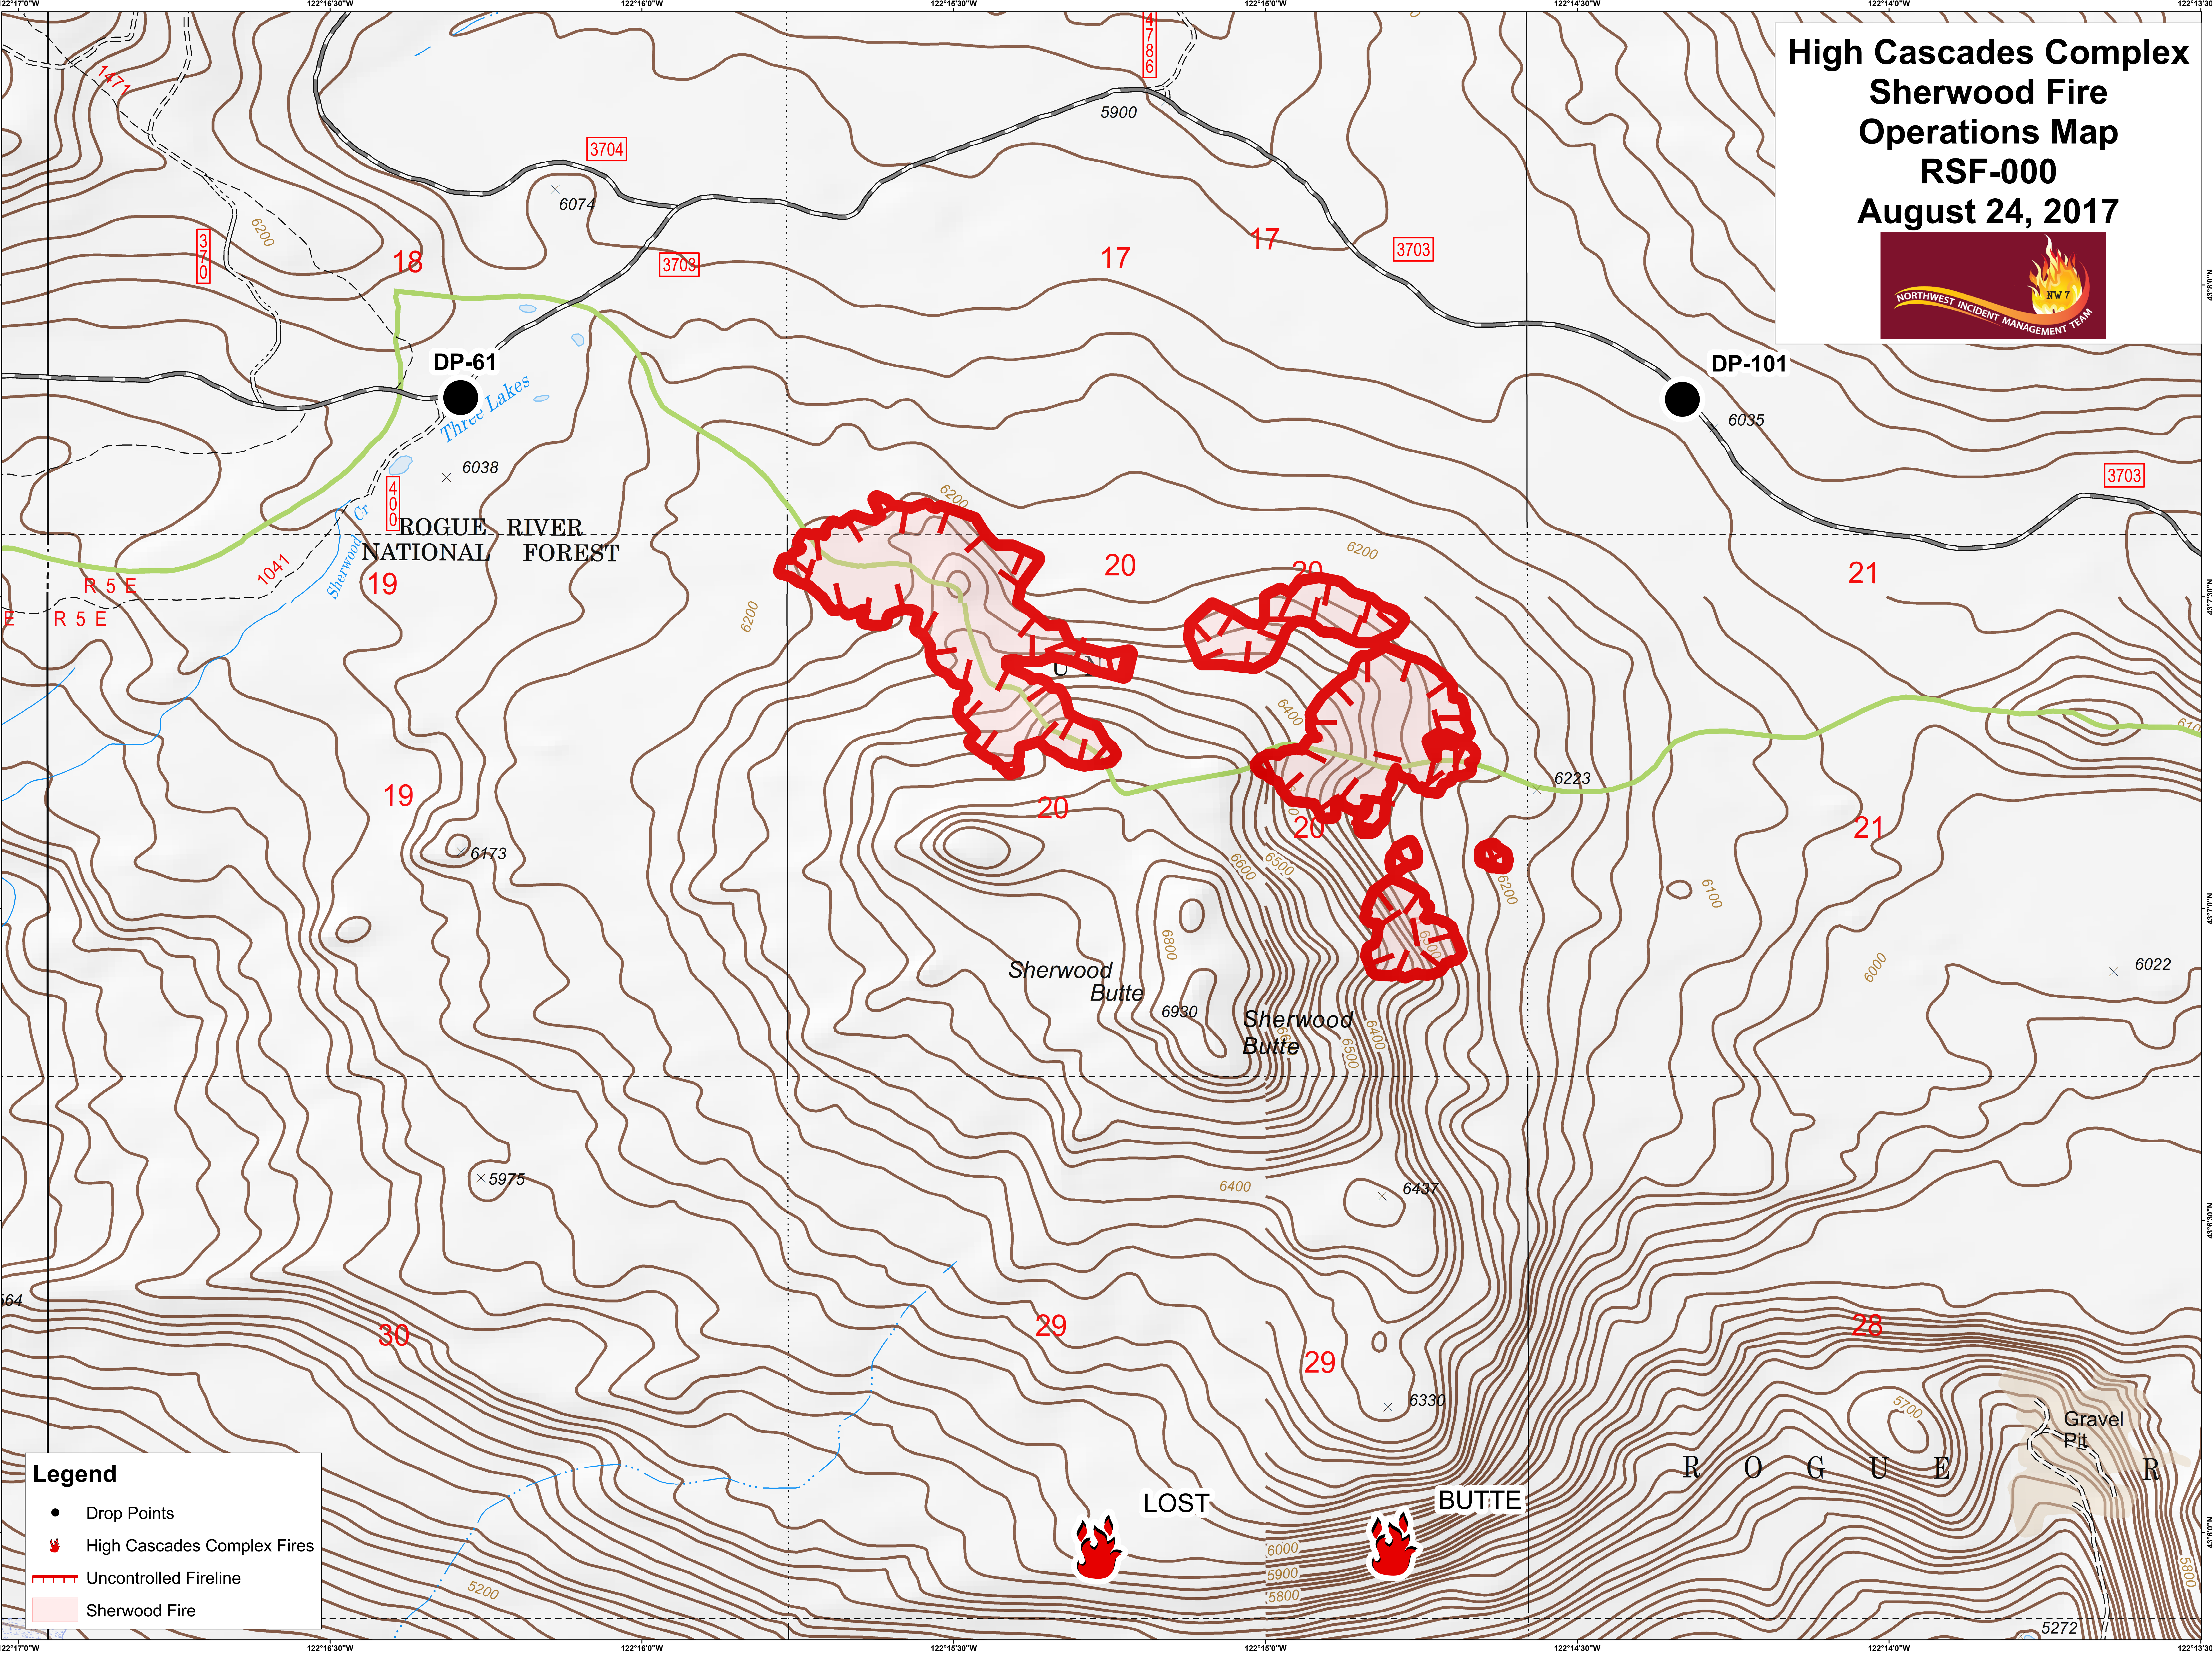

High Cascades Complex Sherwood Fire Operations Map RSF-000 August 24, 2017

Legend

- Drop Points
- 🔥 High Cascades Complex Fires
- ▬ Uncontrolled Fireline
- ▭ Sherwood Fire

6000
5900
5800

LOST

BUTTE

R O G U E

Gravel Pit

5272