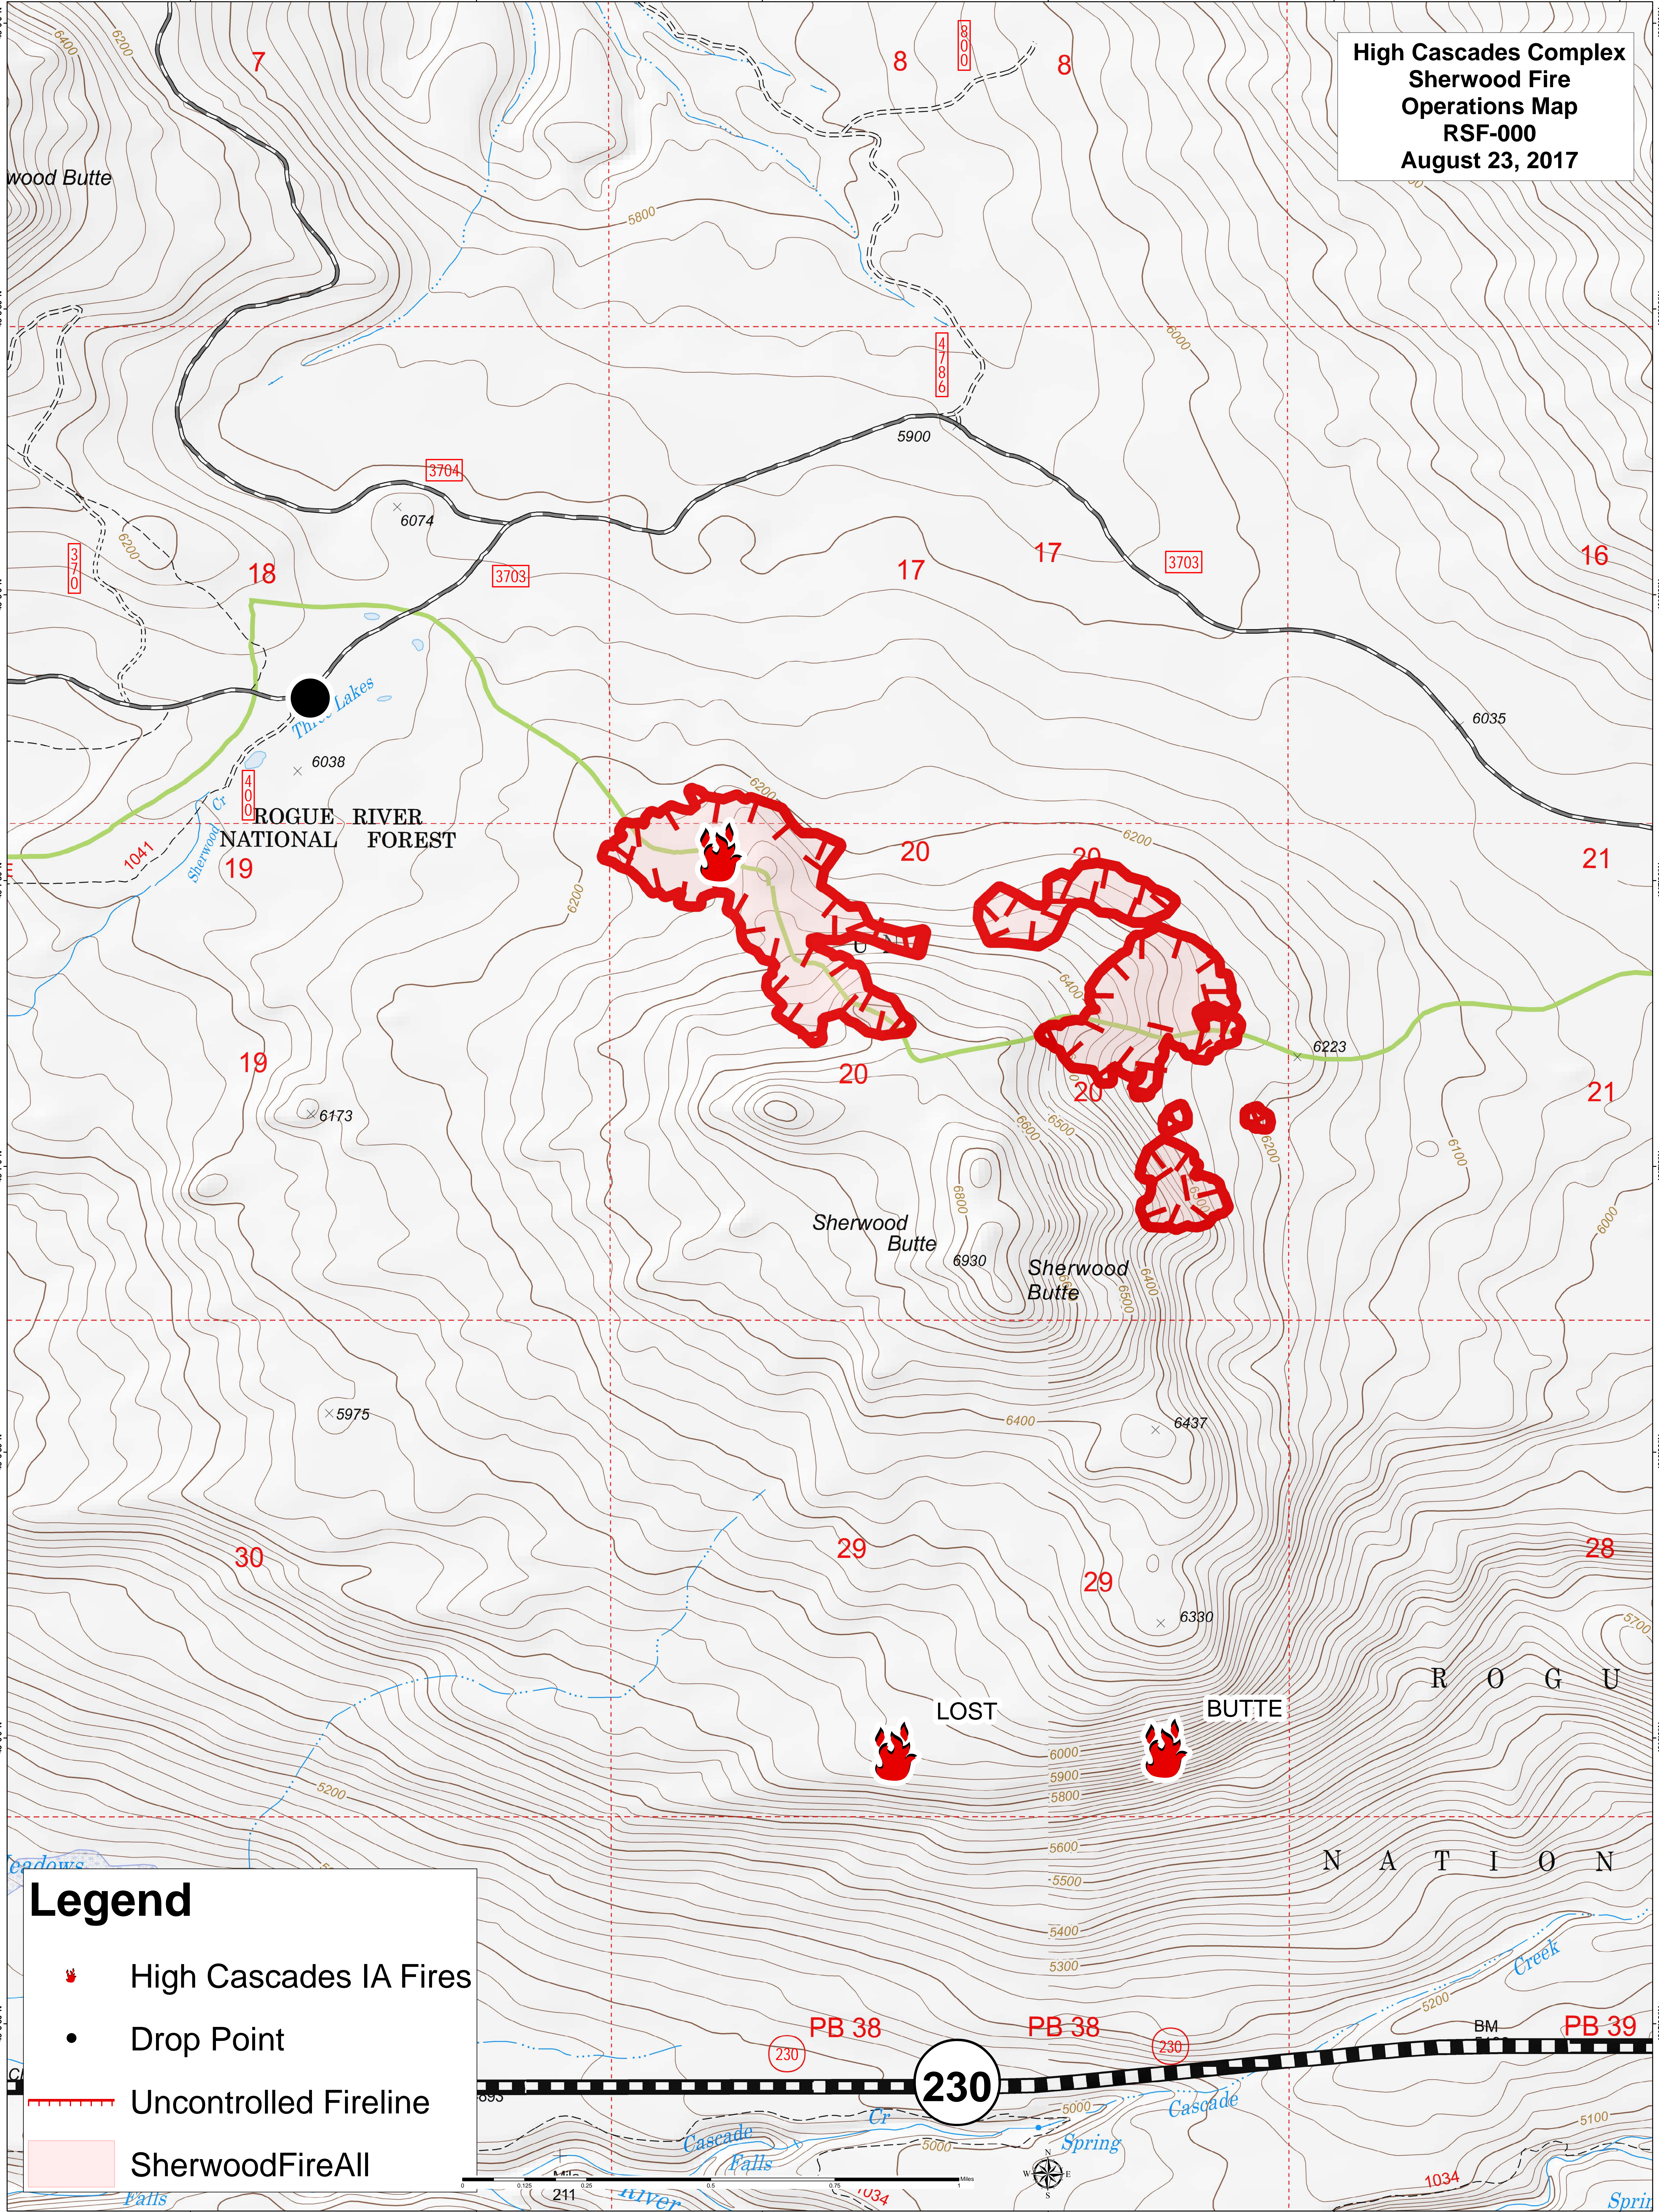

**High Cascades Complex
Sherwood Fire
Operations Map
RSF-000
August 23, 2017**

Legend

-  High Cascades IA Fires
-  Drop Point
-  Uncontrolled Fireline
-  SherwoodFireAll

PB 38 PB 38 PB 39
230 230 230