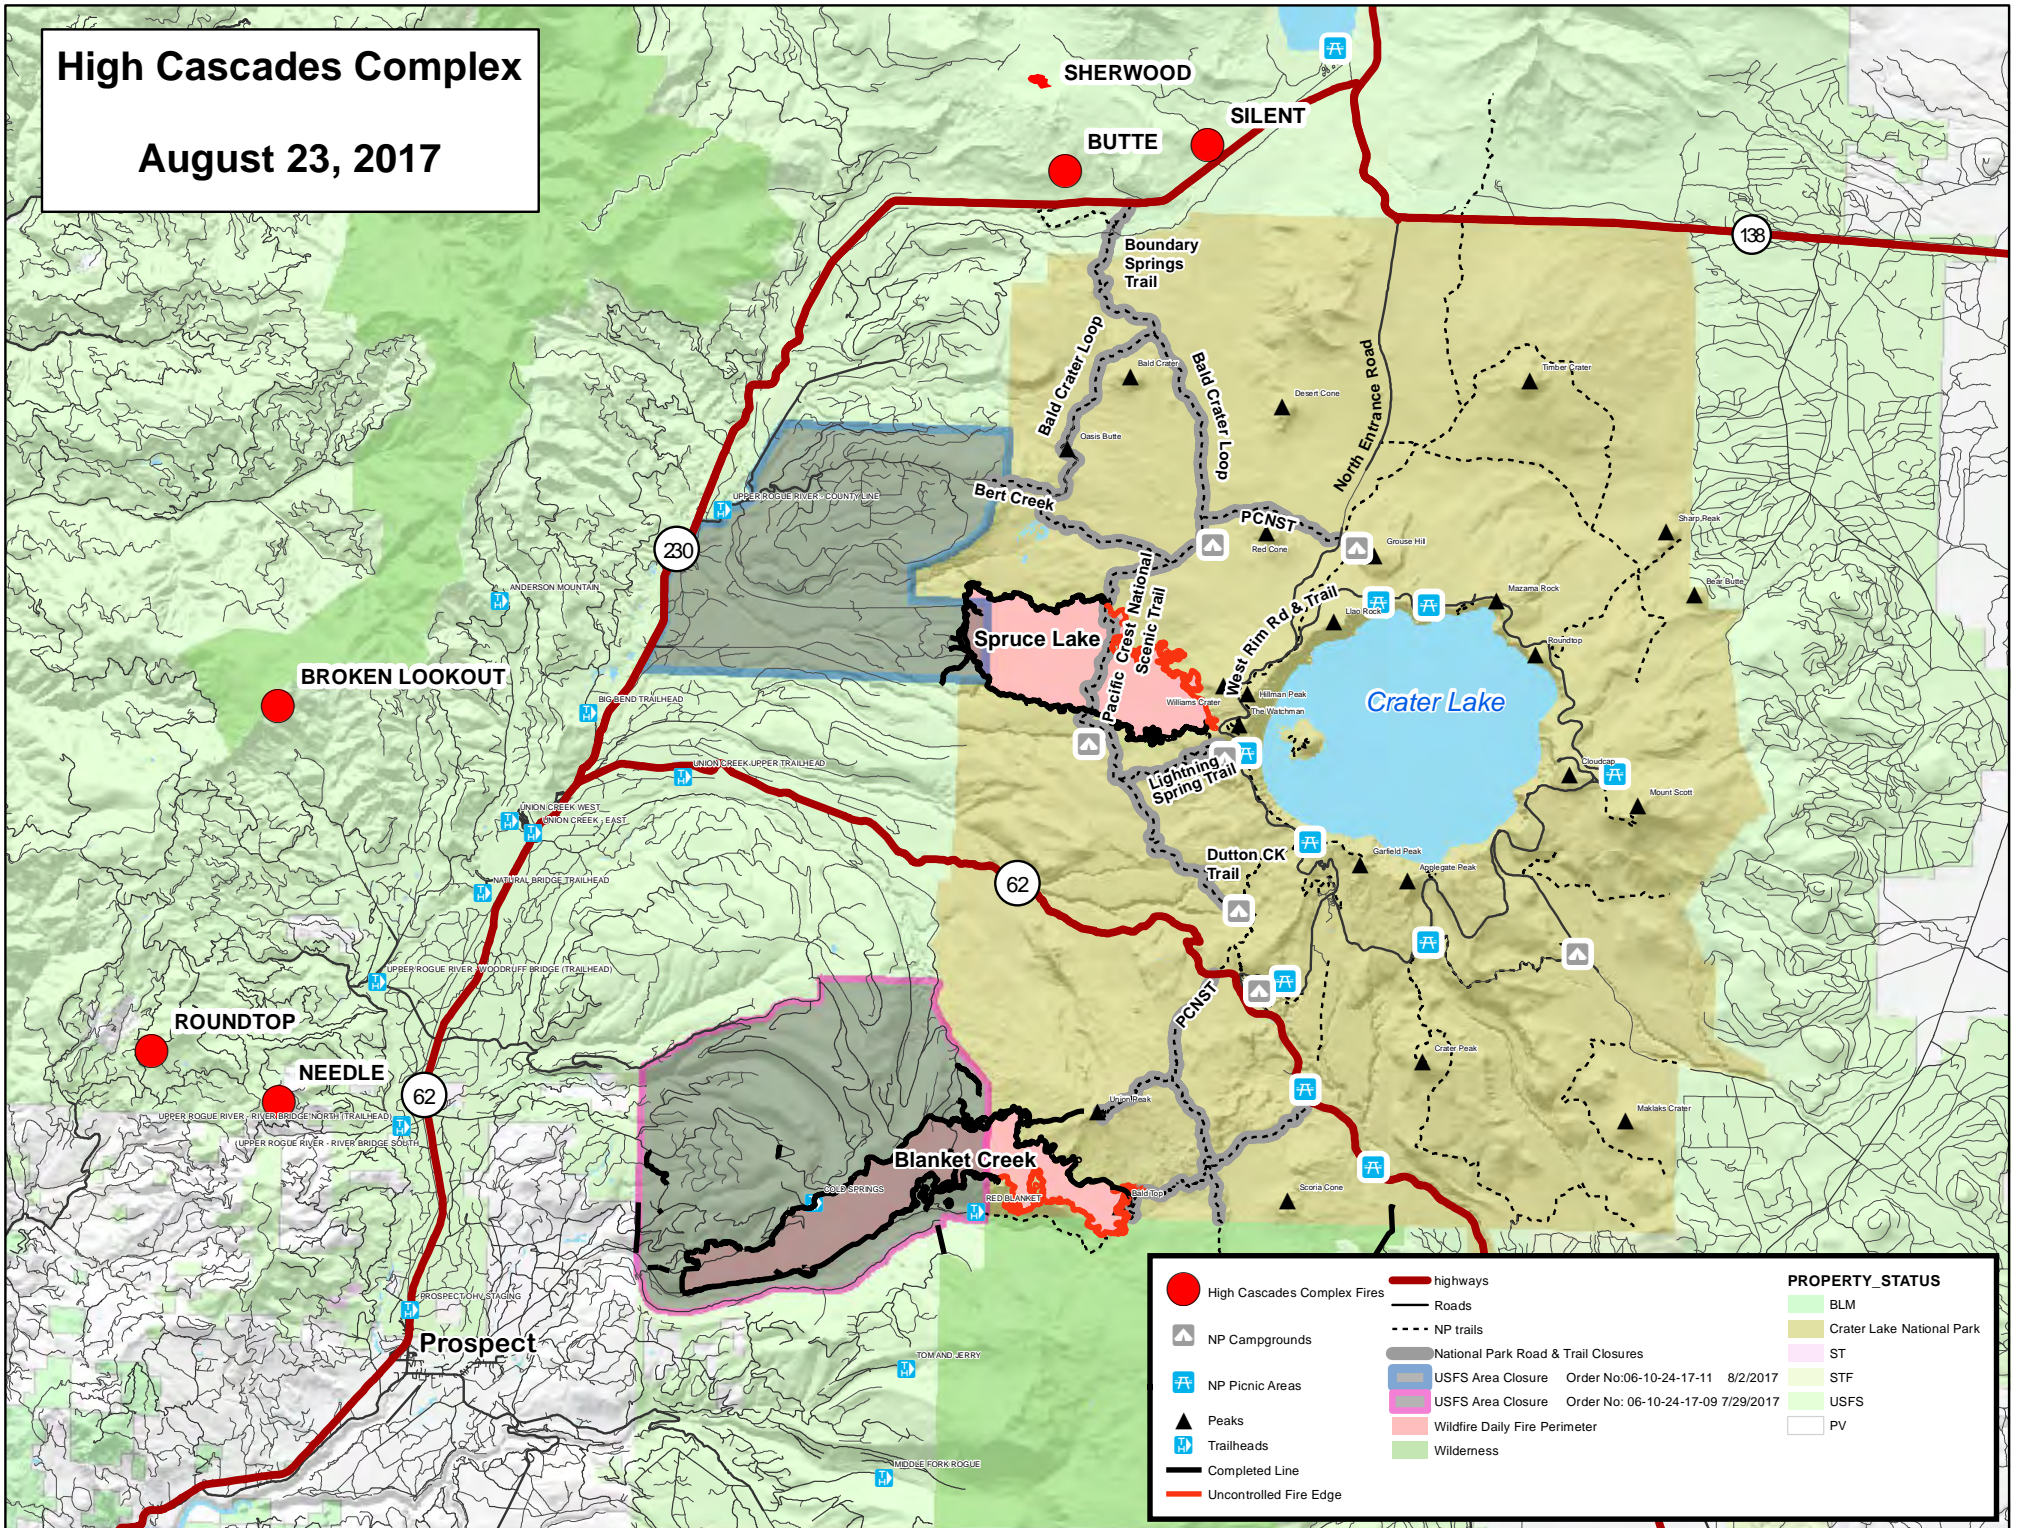

High Cascades Complex

August 23, 2017

	High Cascades Complex Fires		highways		BLM
	Roads		NP trails		Crater Lake National Park
	NP Campgrounds		National Park Road & Trail Closures		STF
	NP Picnic Areas		USFS Area Closure Order No:06-10-24-17-11 8/2/2017		USFS
	Peaks		USFS Area Closure Order No: 06-10-24-17-09 7/29/2017		PV
	Trailheads		Wildfire Daily Fire Perimeter		Wilderness
	Completed Line		Uncontrolled Fire Edge		