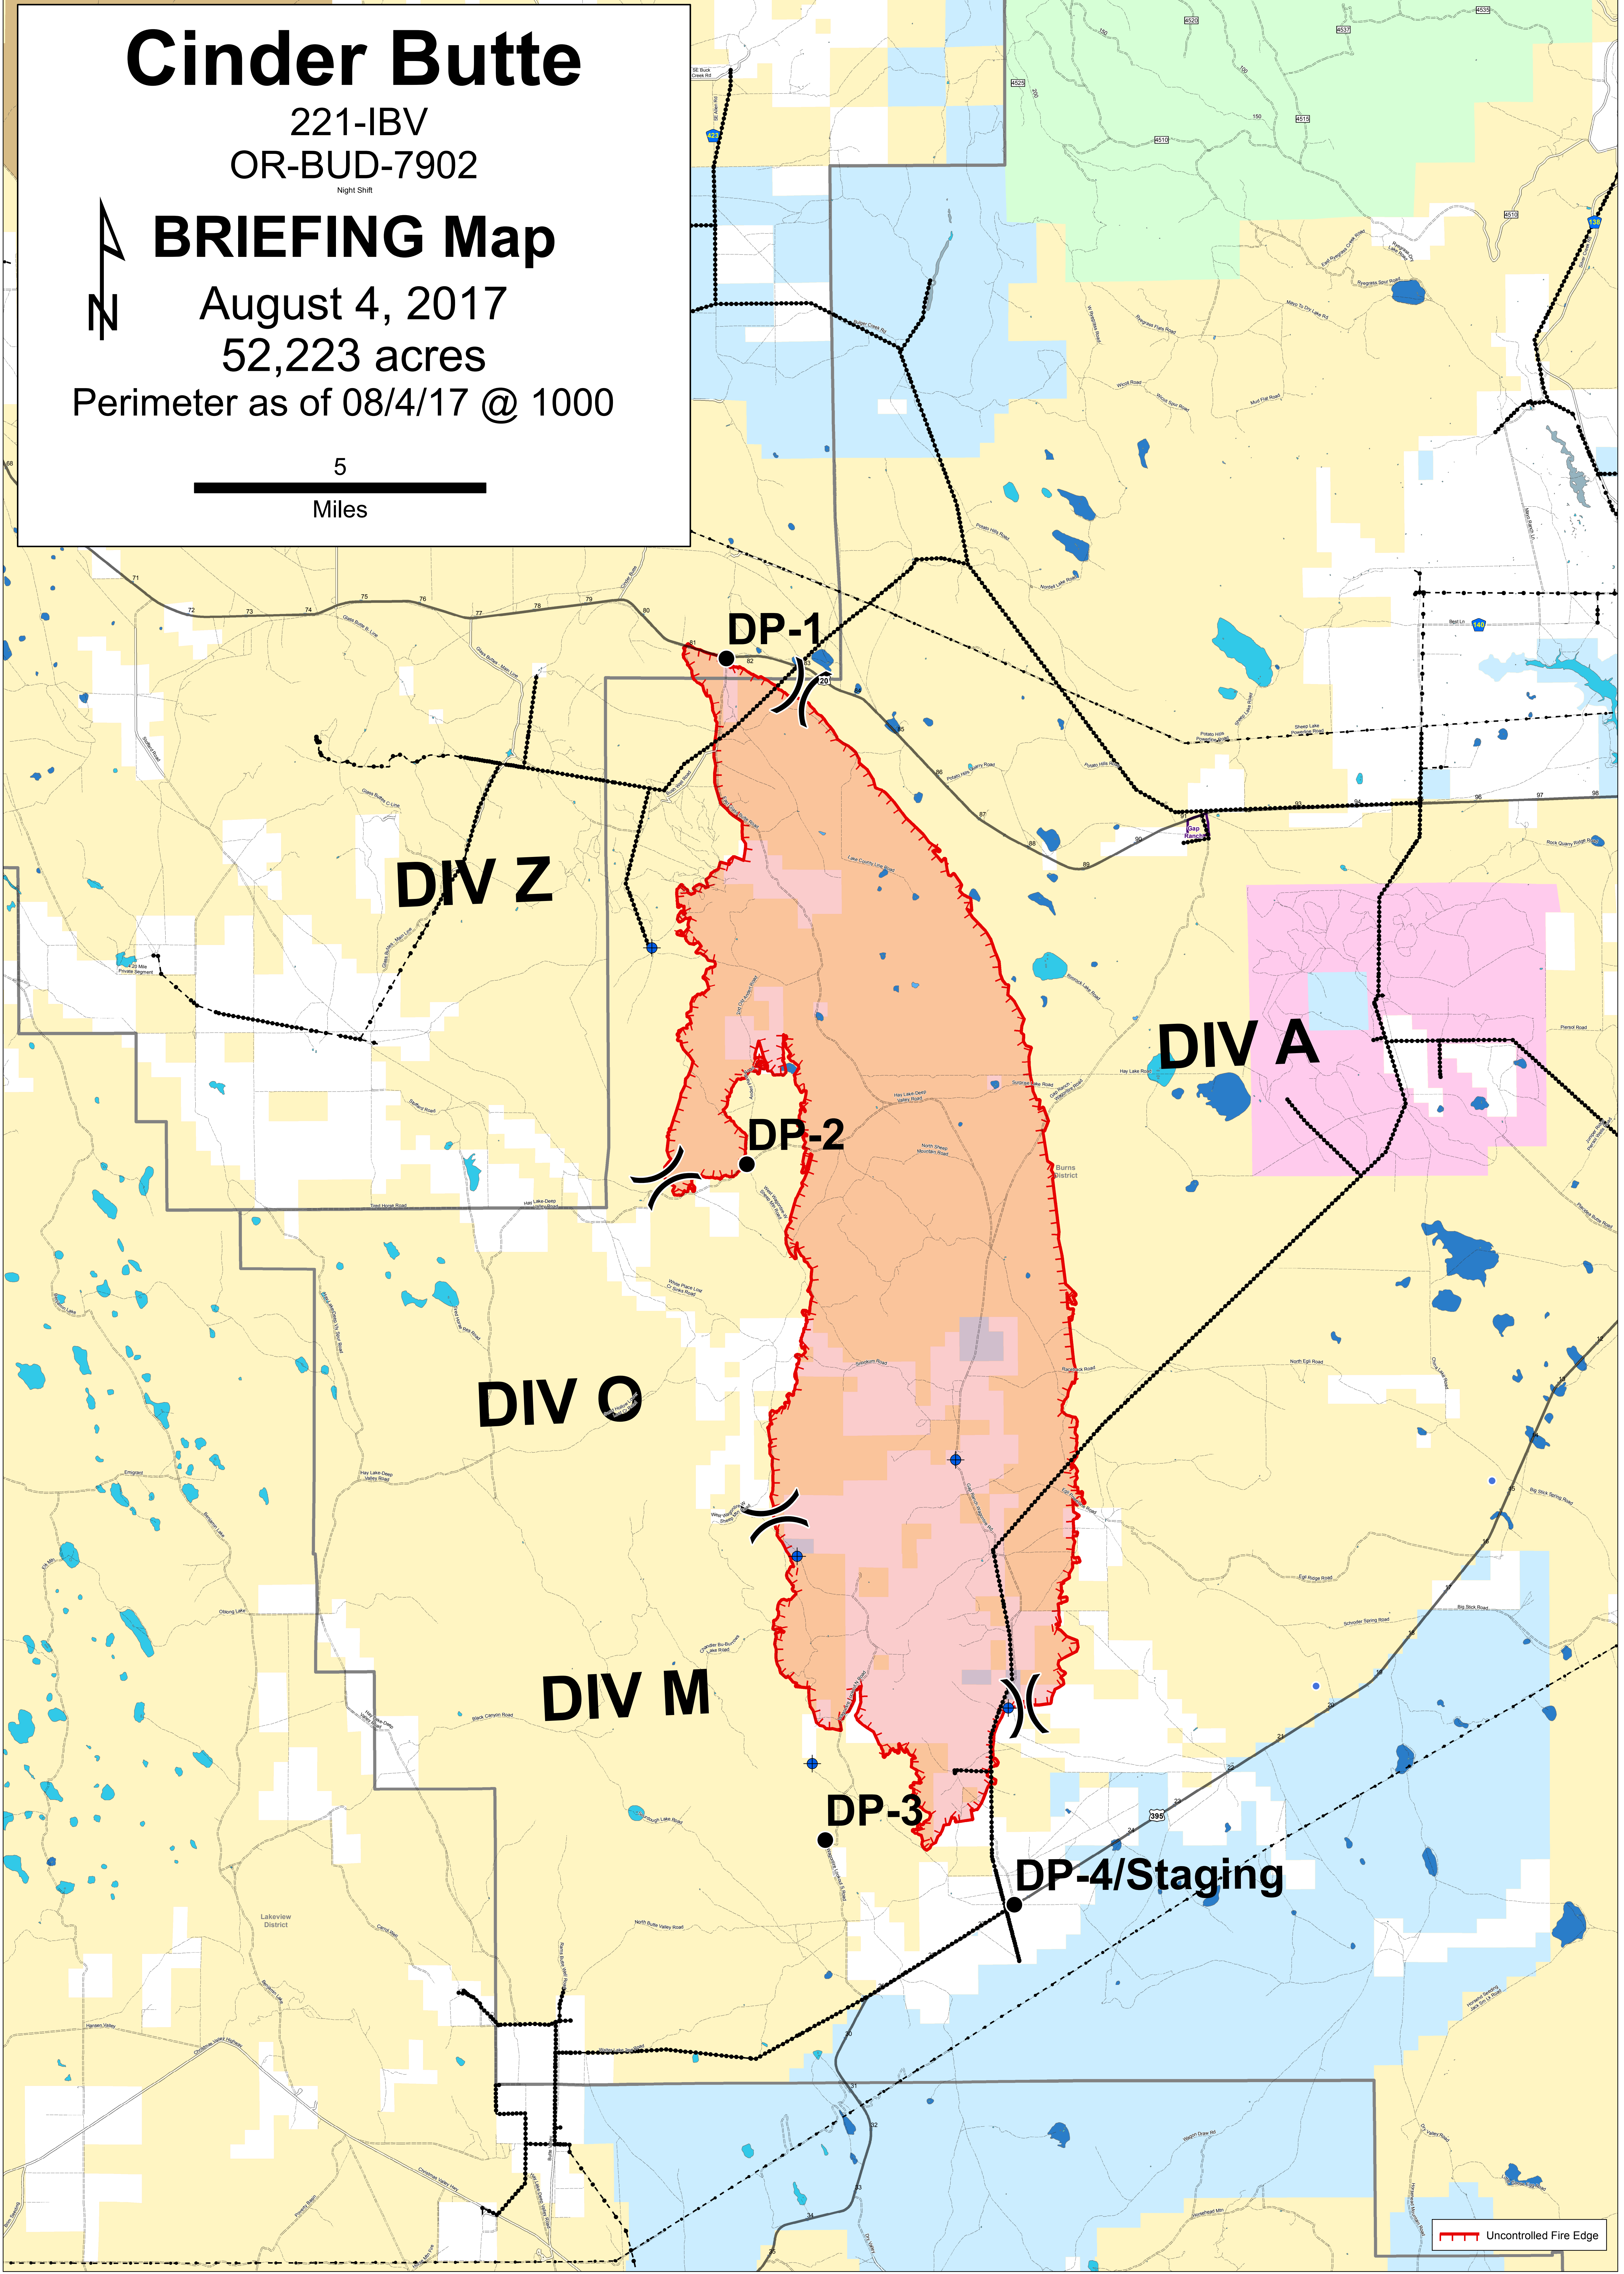

Cinder Butte

221-IBV
OR-BUD-7902
Night Shift

BRIEFING Map

August 4, 2017

52,223 acres

Perimeter as of 08/4/17 @ 1000

Uncontrolled Fire Edge