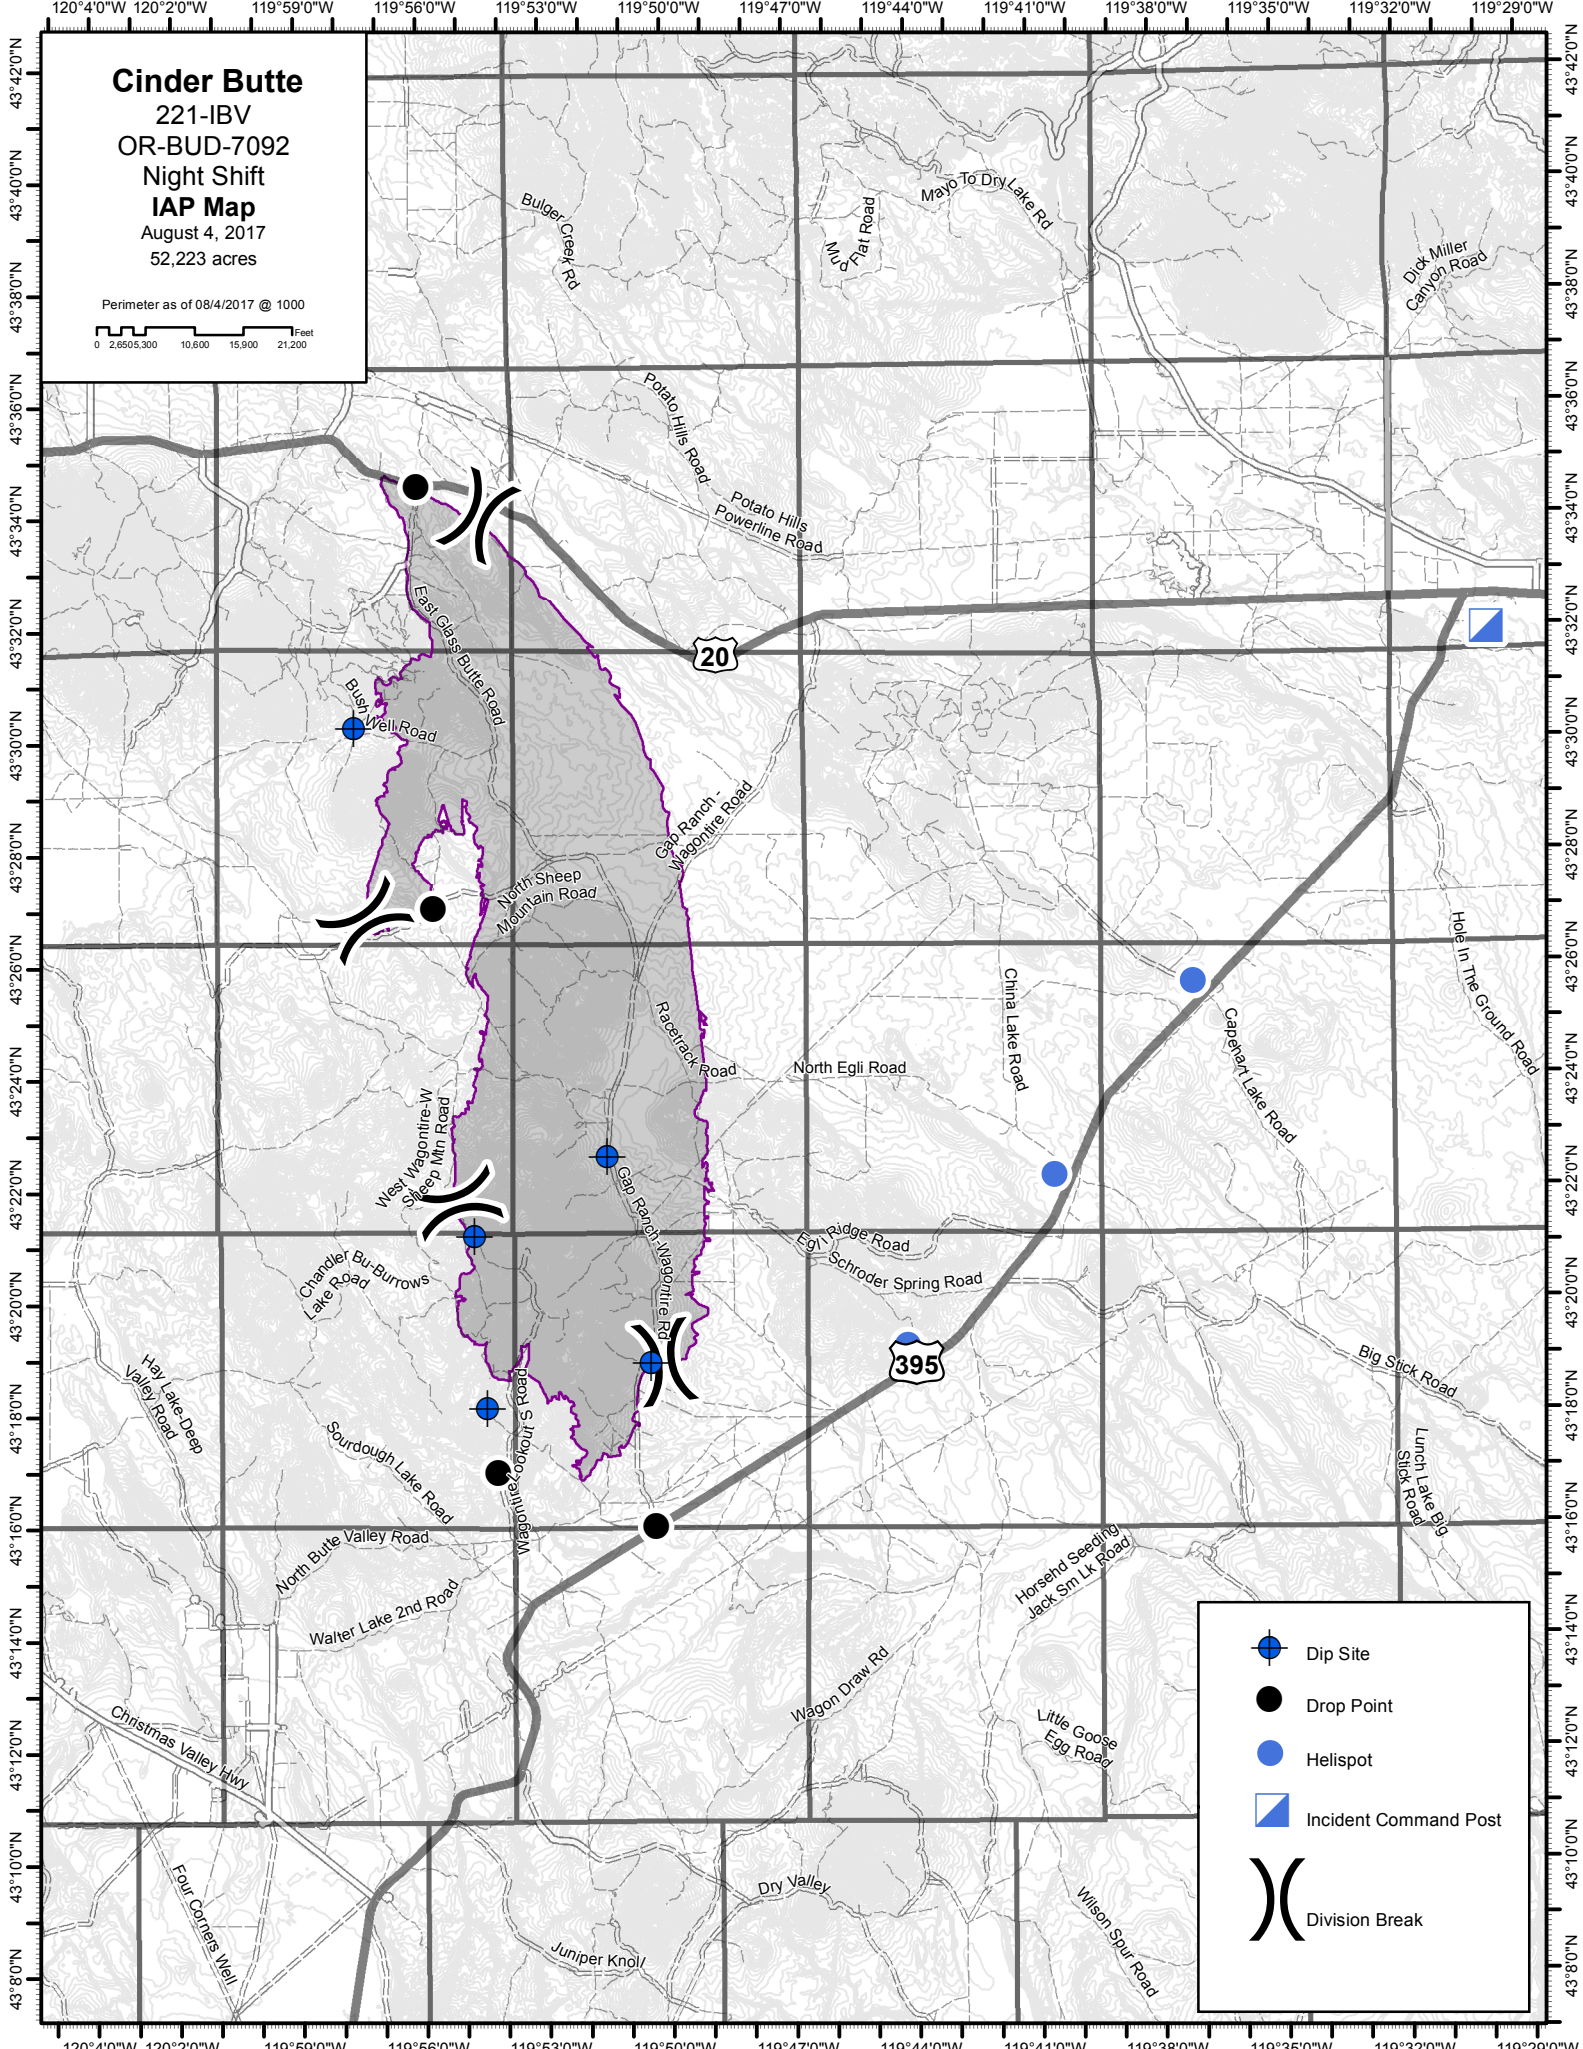

**Cinder Butte**  
 221-IBV  
 OR-BUD-7092  
 Night Shift  
**IAP Map**  
 August 4, 2017  
 52,223 acres

Perimeter as of 08/4/2017 @ 1000

-  Dip Site
-  Drop Point
-  Helispot
-  Incident Command Post
-  Division Break