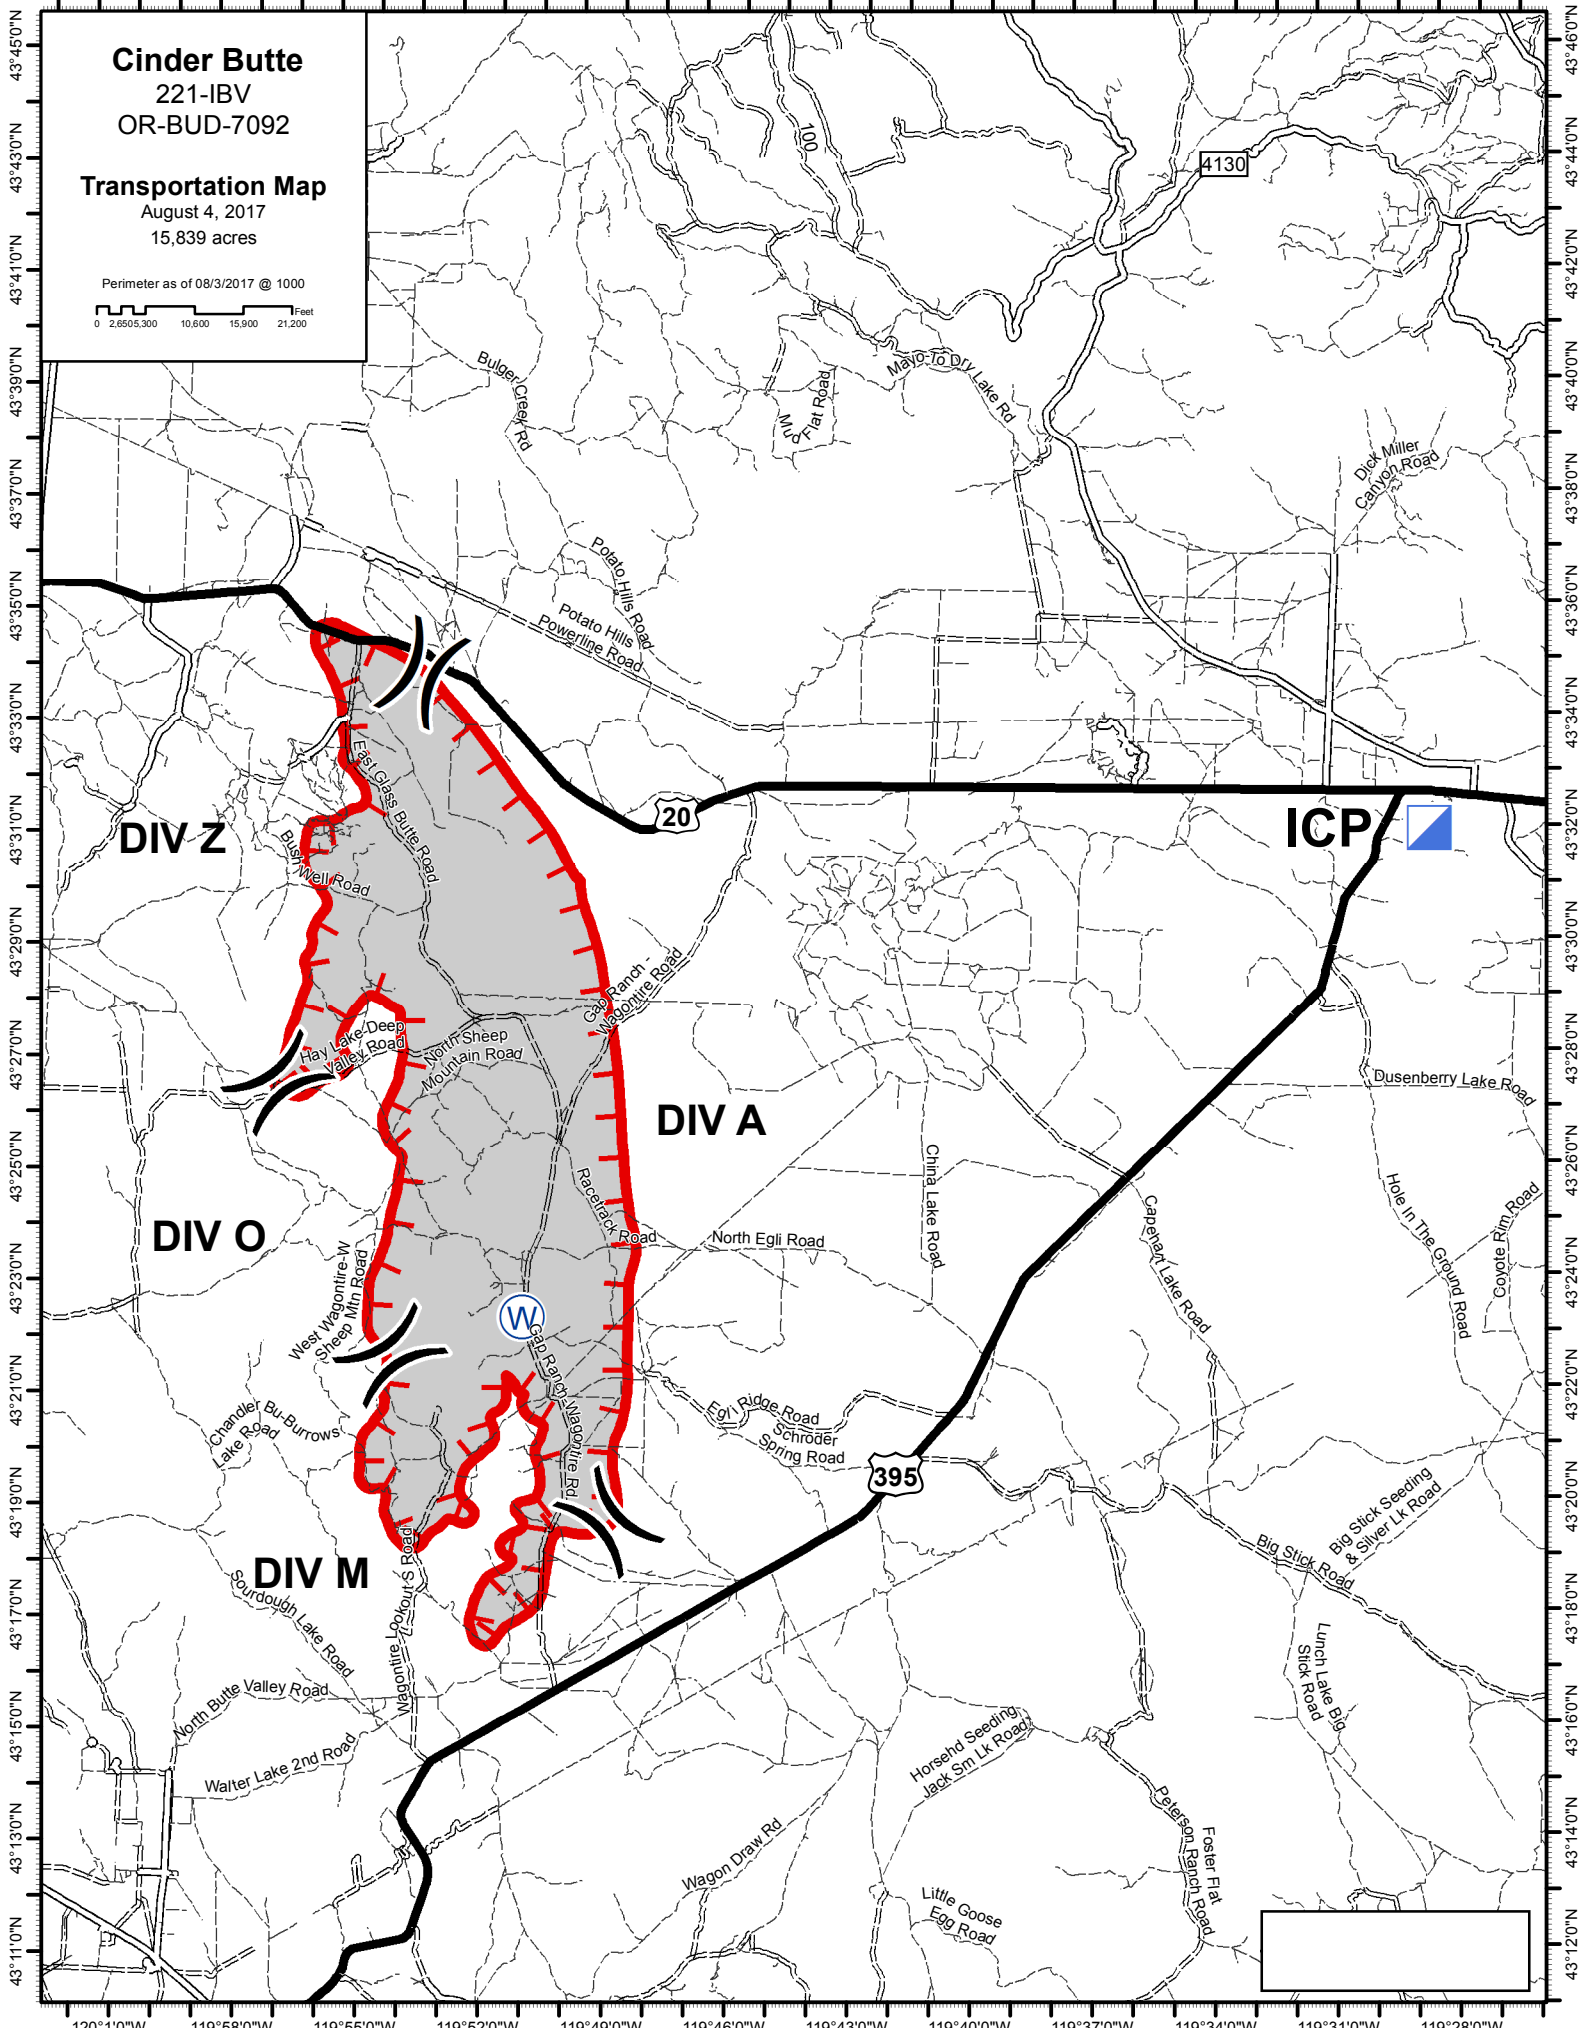

120°30'W 120°1'0'W 119°58'0'W 119°55'0'W 119°52'0'W 119°49'0'W 119°46'0'W 119°43'0'W 119°40'0'W 119°37'0'W 119°34'0'W 119°31'0'W 119°28'0'W

Cinder Butte
221-IBV
OR-BUD-7092

Transportation Map
August 4, 2017
15,839 acres

Perimeter as of 08/3/2017 @ 1000

DIV Z

ICP

DIV A

DIV O

DIV M

120°10'W 119°58'0'W 119°55'0'W 119°52'0'W 119°49'0'W 119°46'0'W 119°43'0'W 119°40'0'W 119°37'0'W 119°34'0'W 119°31'0'W 119°28'0'W