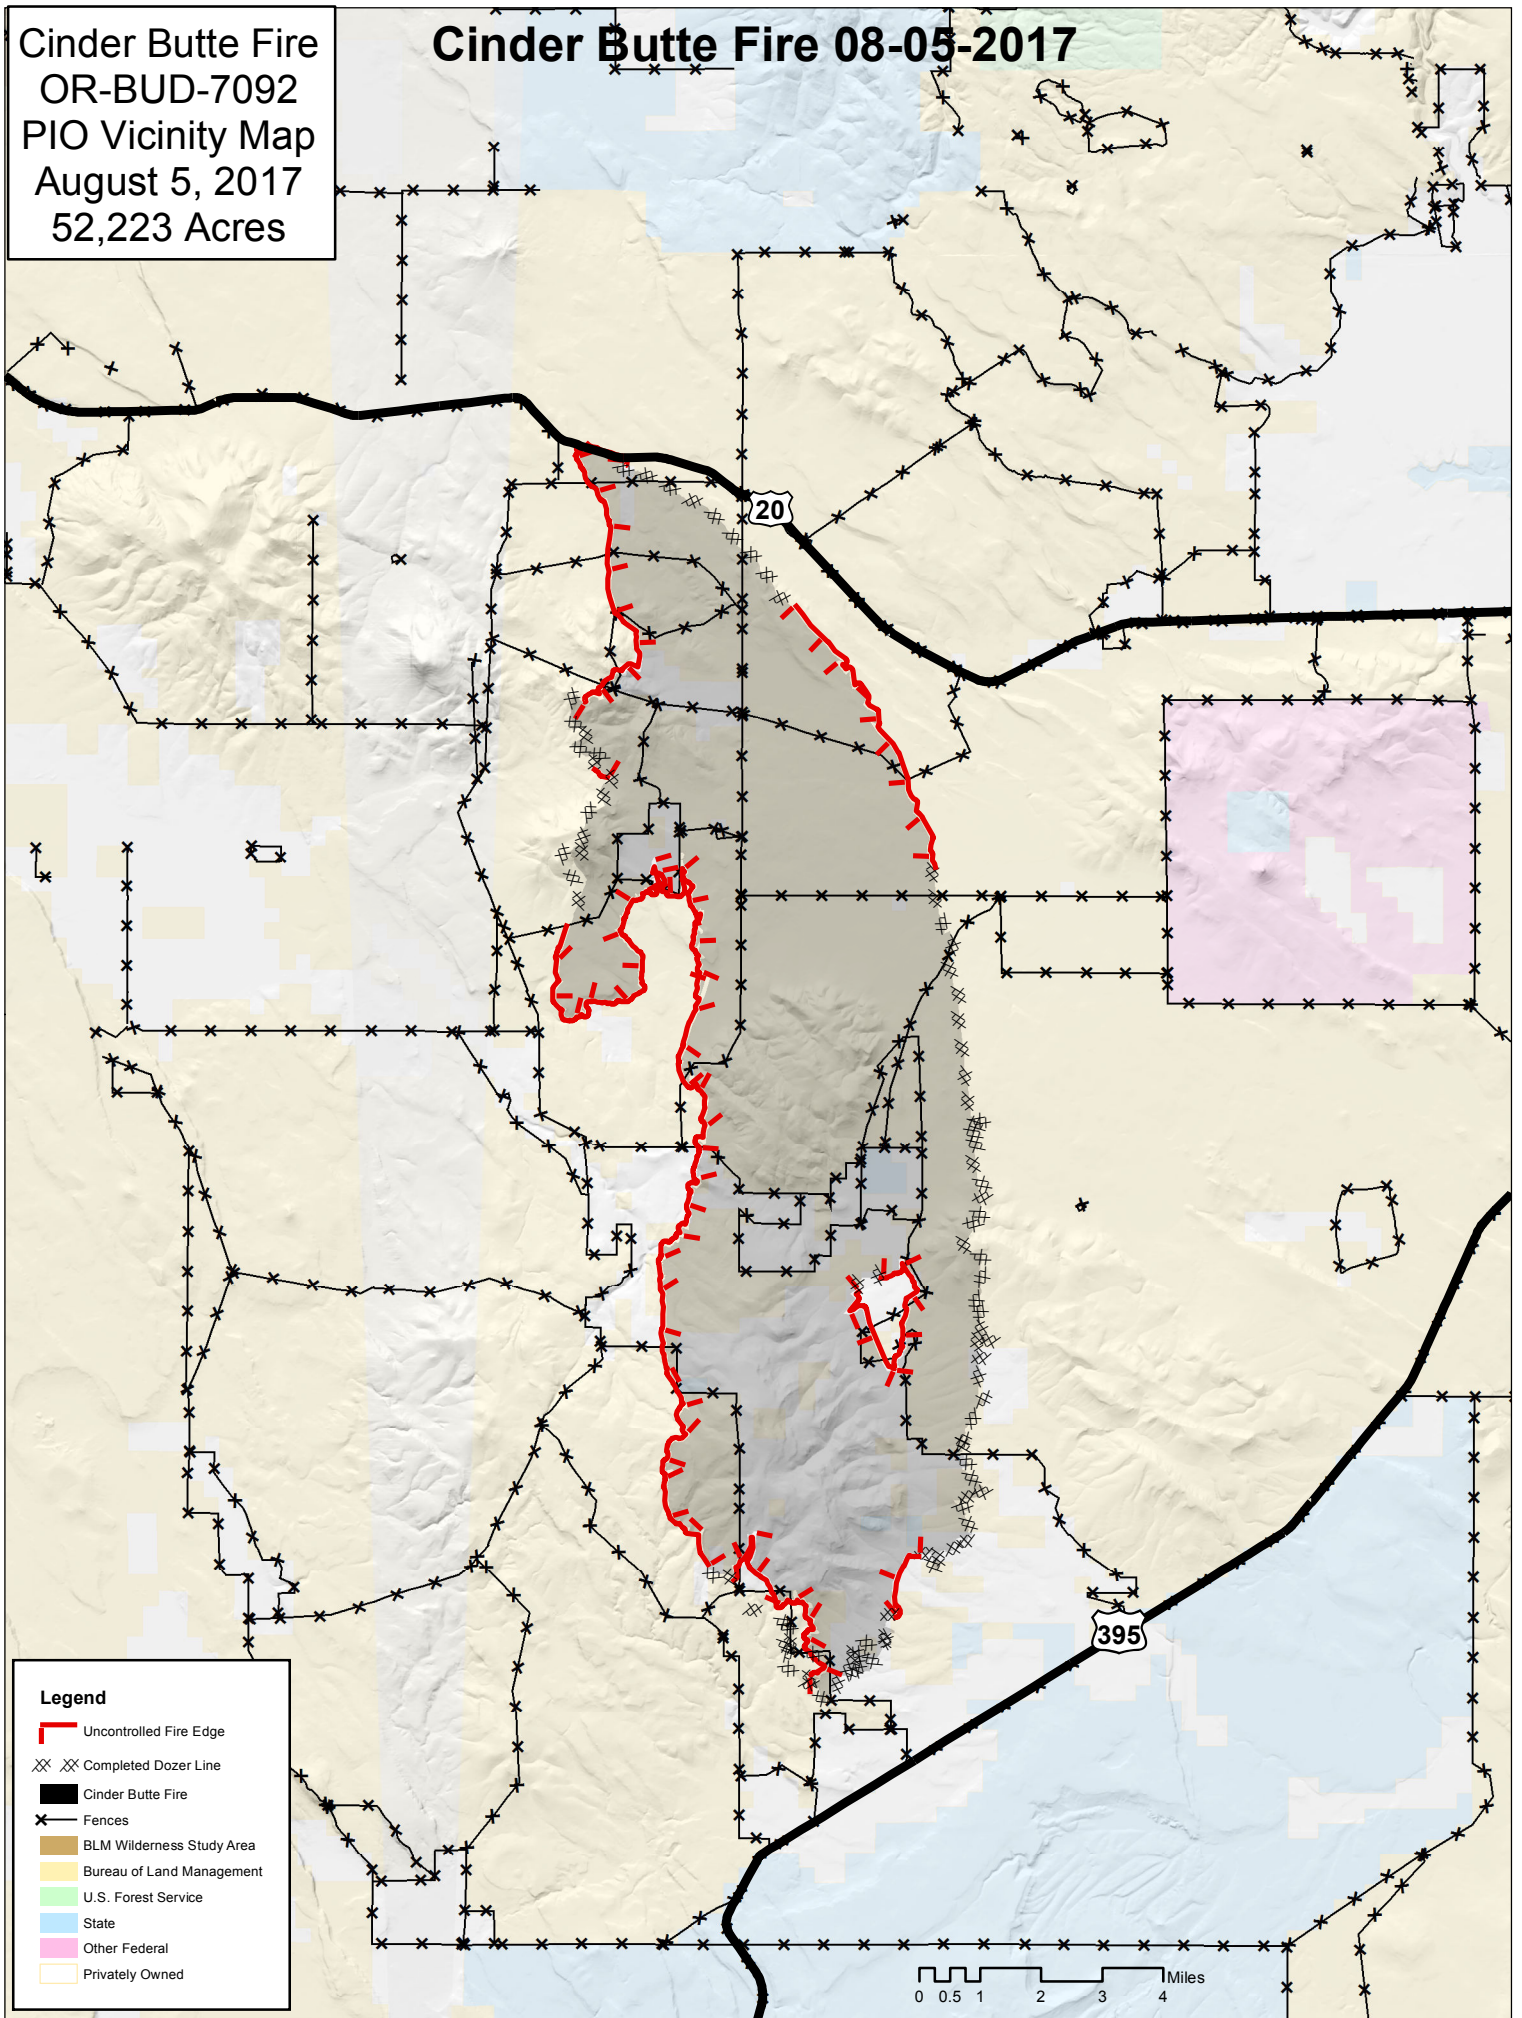

Cinder Butte Fire
OR-BUD-7092
PIO Vicinity Map
August 5, 2017
52,223 Acres

Cinder Butte Fire 08-05-2017

Legend

- Uncontrolled Fire Edge
- Completed Dozer Line
- Cinder Butte Fire
- Fences
- BLM Wilderness Study Area
- Bureau of Land Management
- U.S. Forest Service
- State
- Other Federal
- Privately Owned

0 0.5 1 2 3 4 Miles