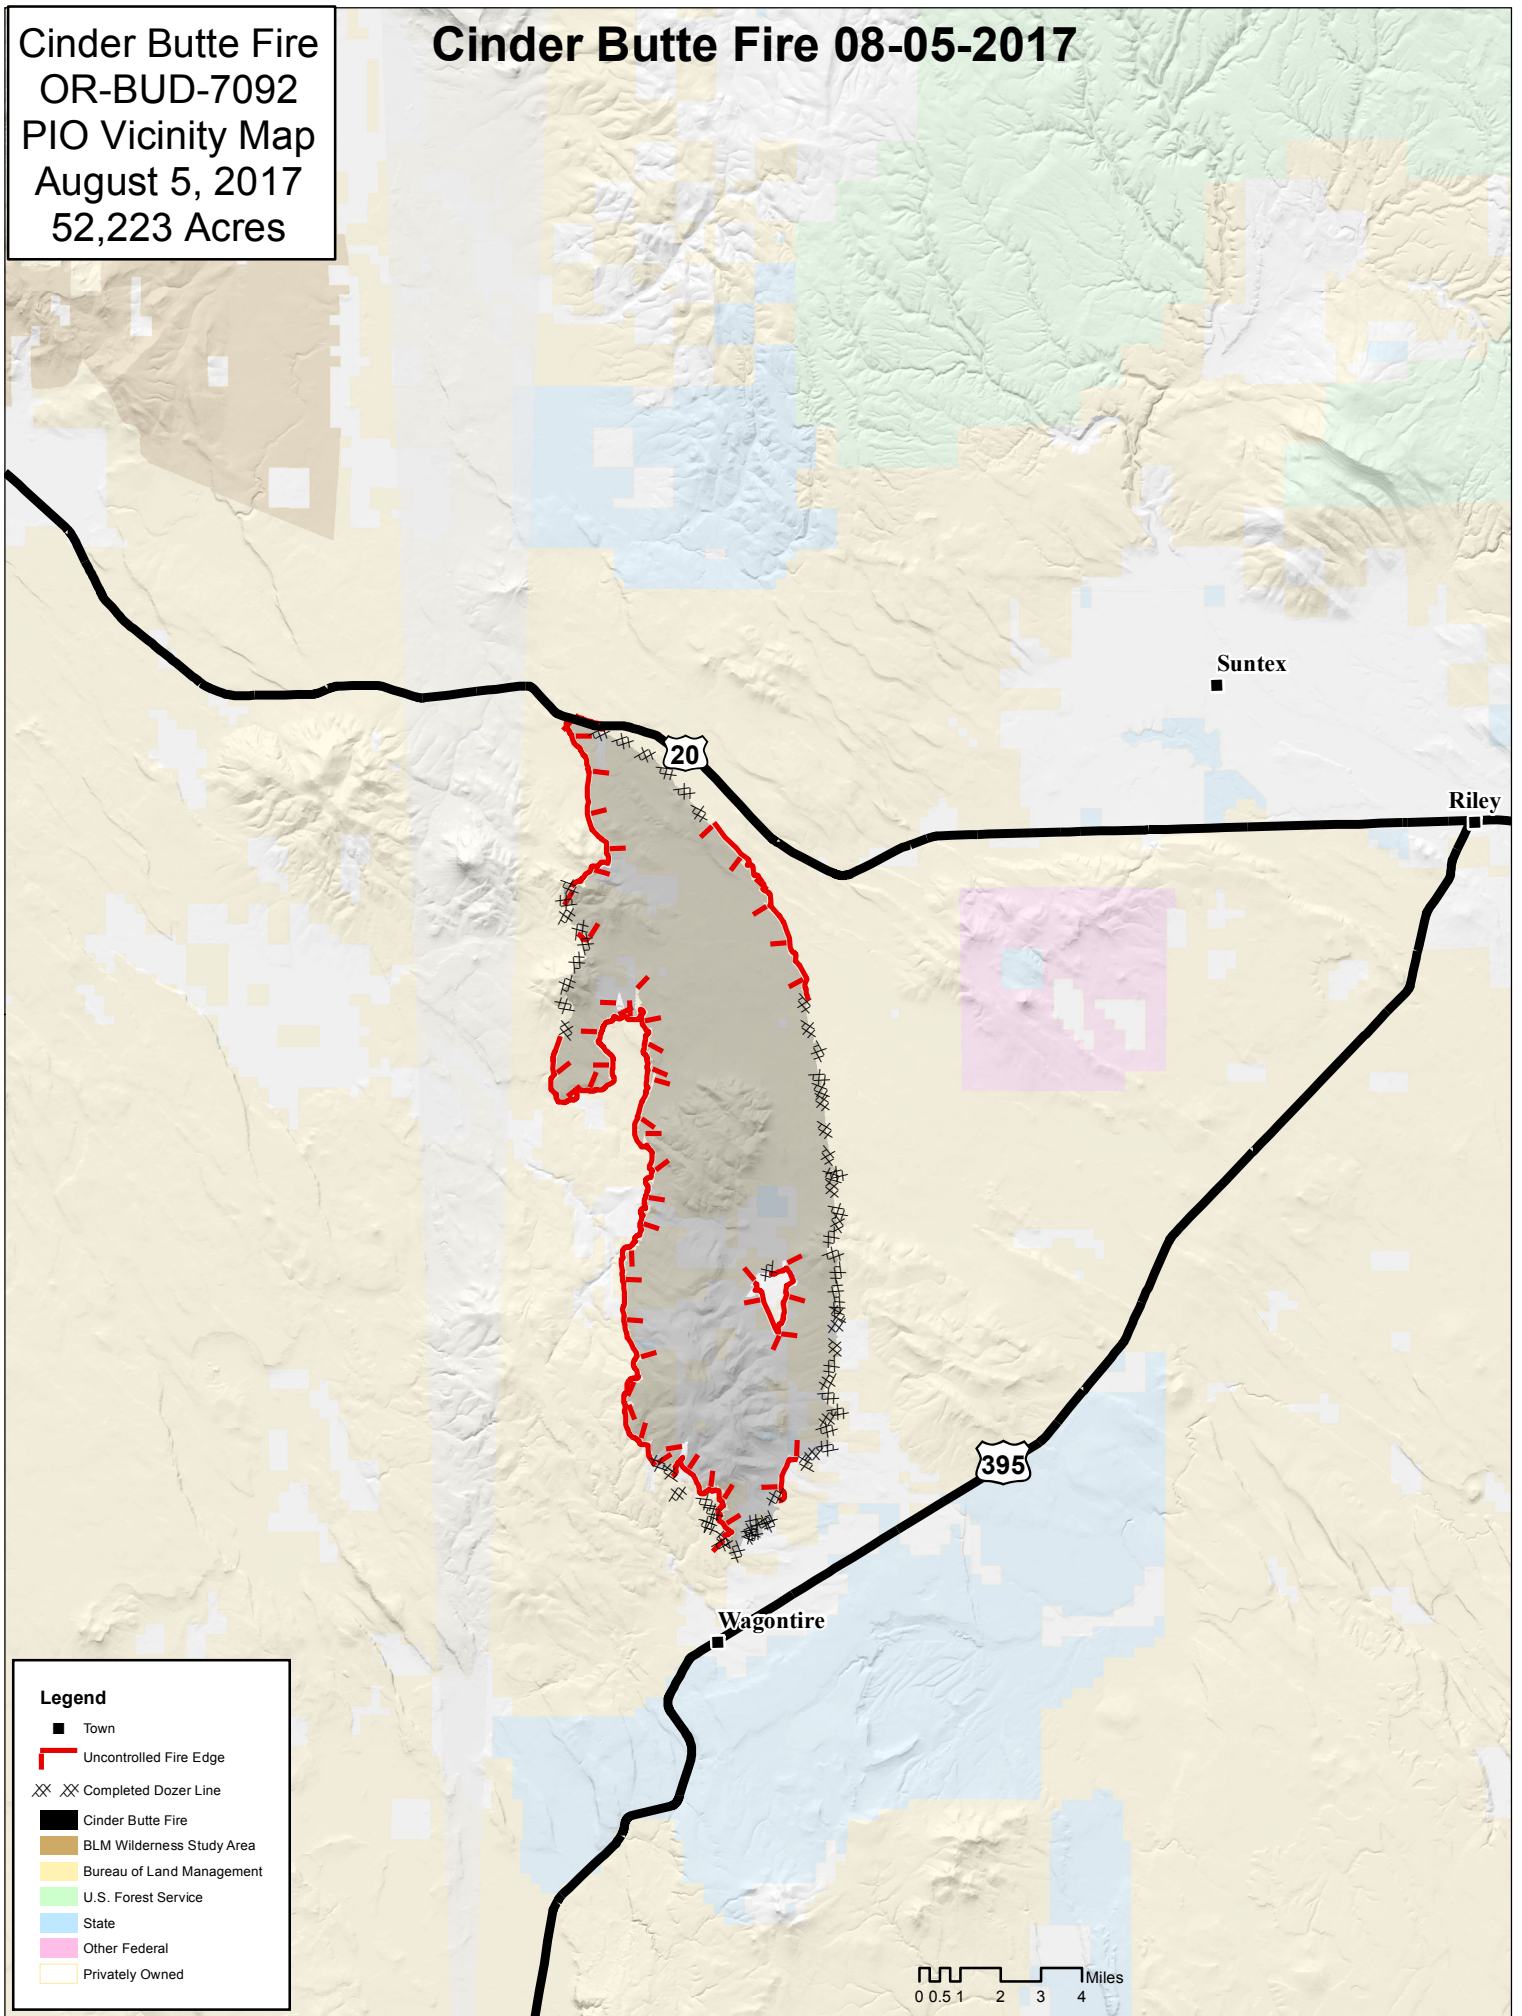

Cinder Butte Fire
OR-BUD-7092
PIO Vicinity Map
August 5, 2017
52,223 Acres

Cinder Butte Fire 08-05-2017

Legend

- Town
- Uncontrolled Fire Edge
- XX Completed Dozer Line
- █ Cinder Butte Fire
- █ BLM Wilderness Study Area
- █ Bureau of Land Management
- █ U.S. Forest Service
- █ State
- █ Other Federal
- █ Privately Owned