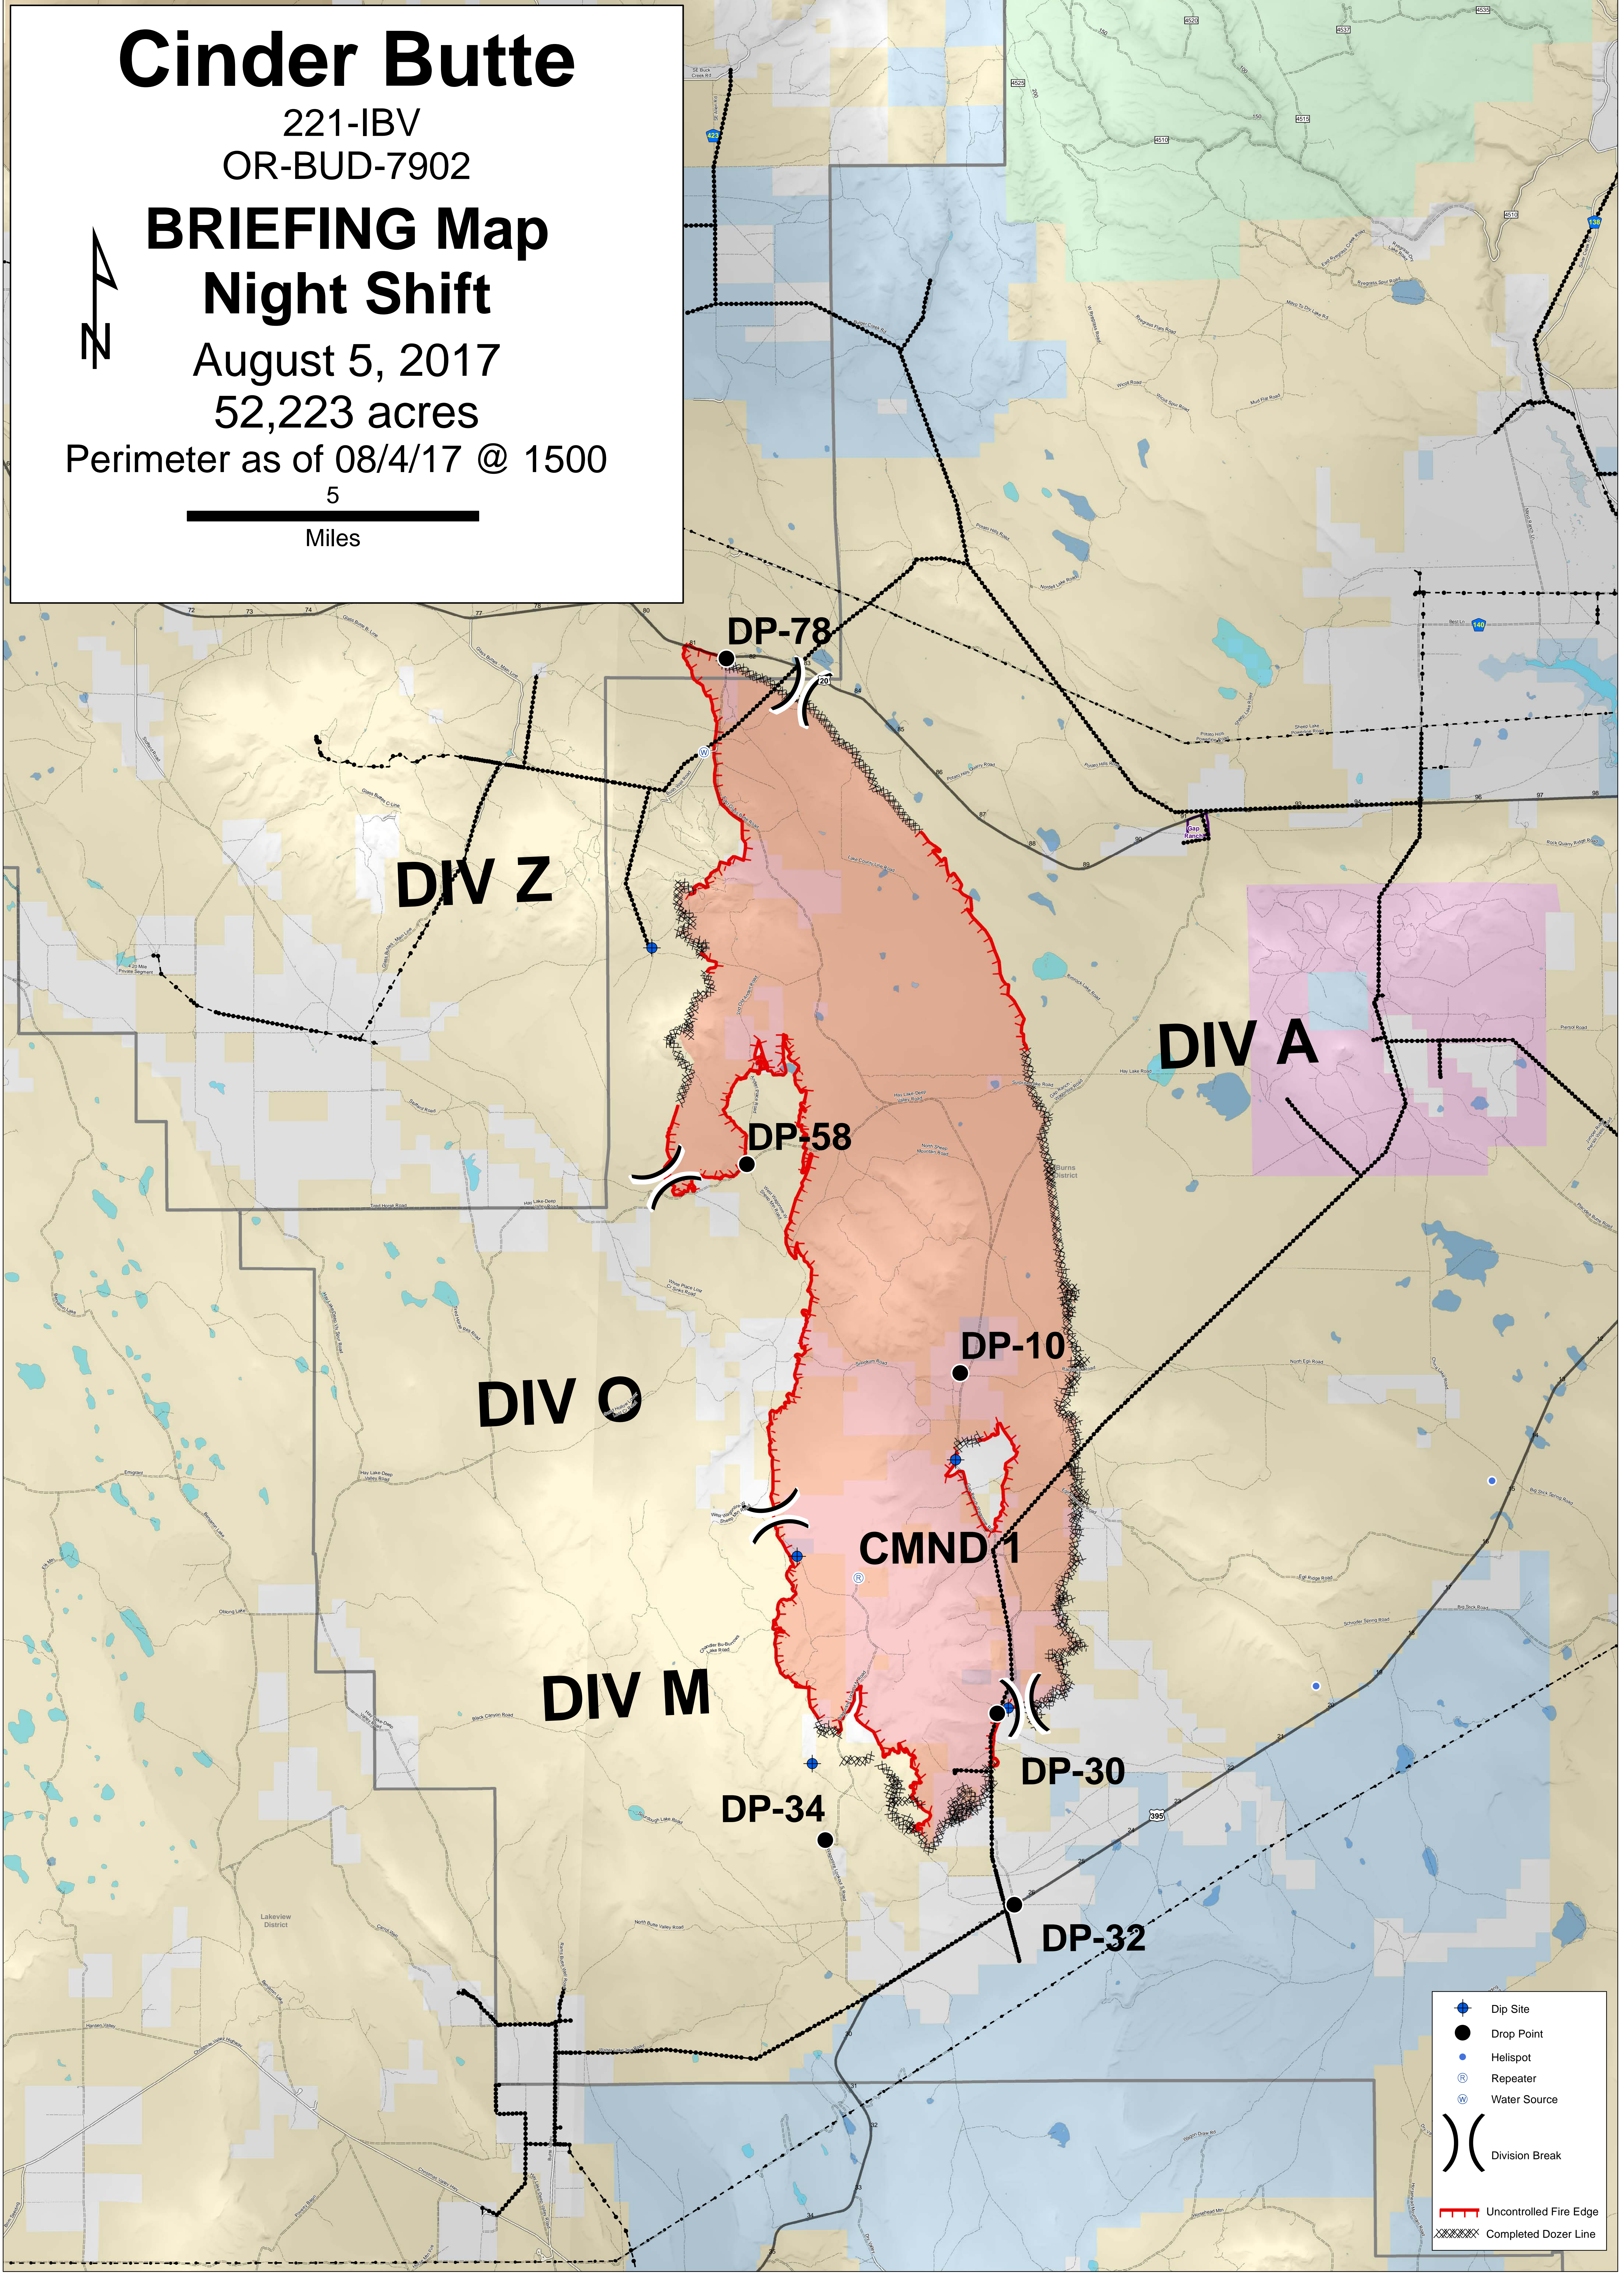

# Cinder Butte

221-IBV  
OR-BUD-7902

## BRIEFING Map Night Shift

August 5, 2017

52,223 acres

Perimeter as of 08/4/17 @ 1500

5

Miles

- Dip Site
- Drop Point
- Helispot
- Repeater
- Water Source
- Division Break
- Uncontrolled Fire Edge
- Completed Dozer Line