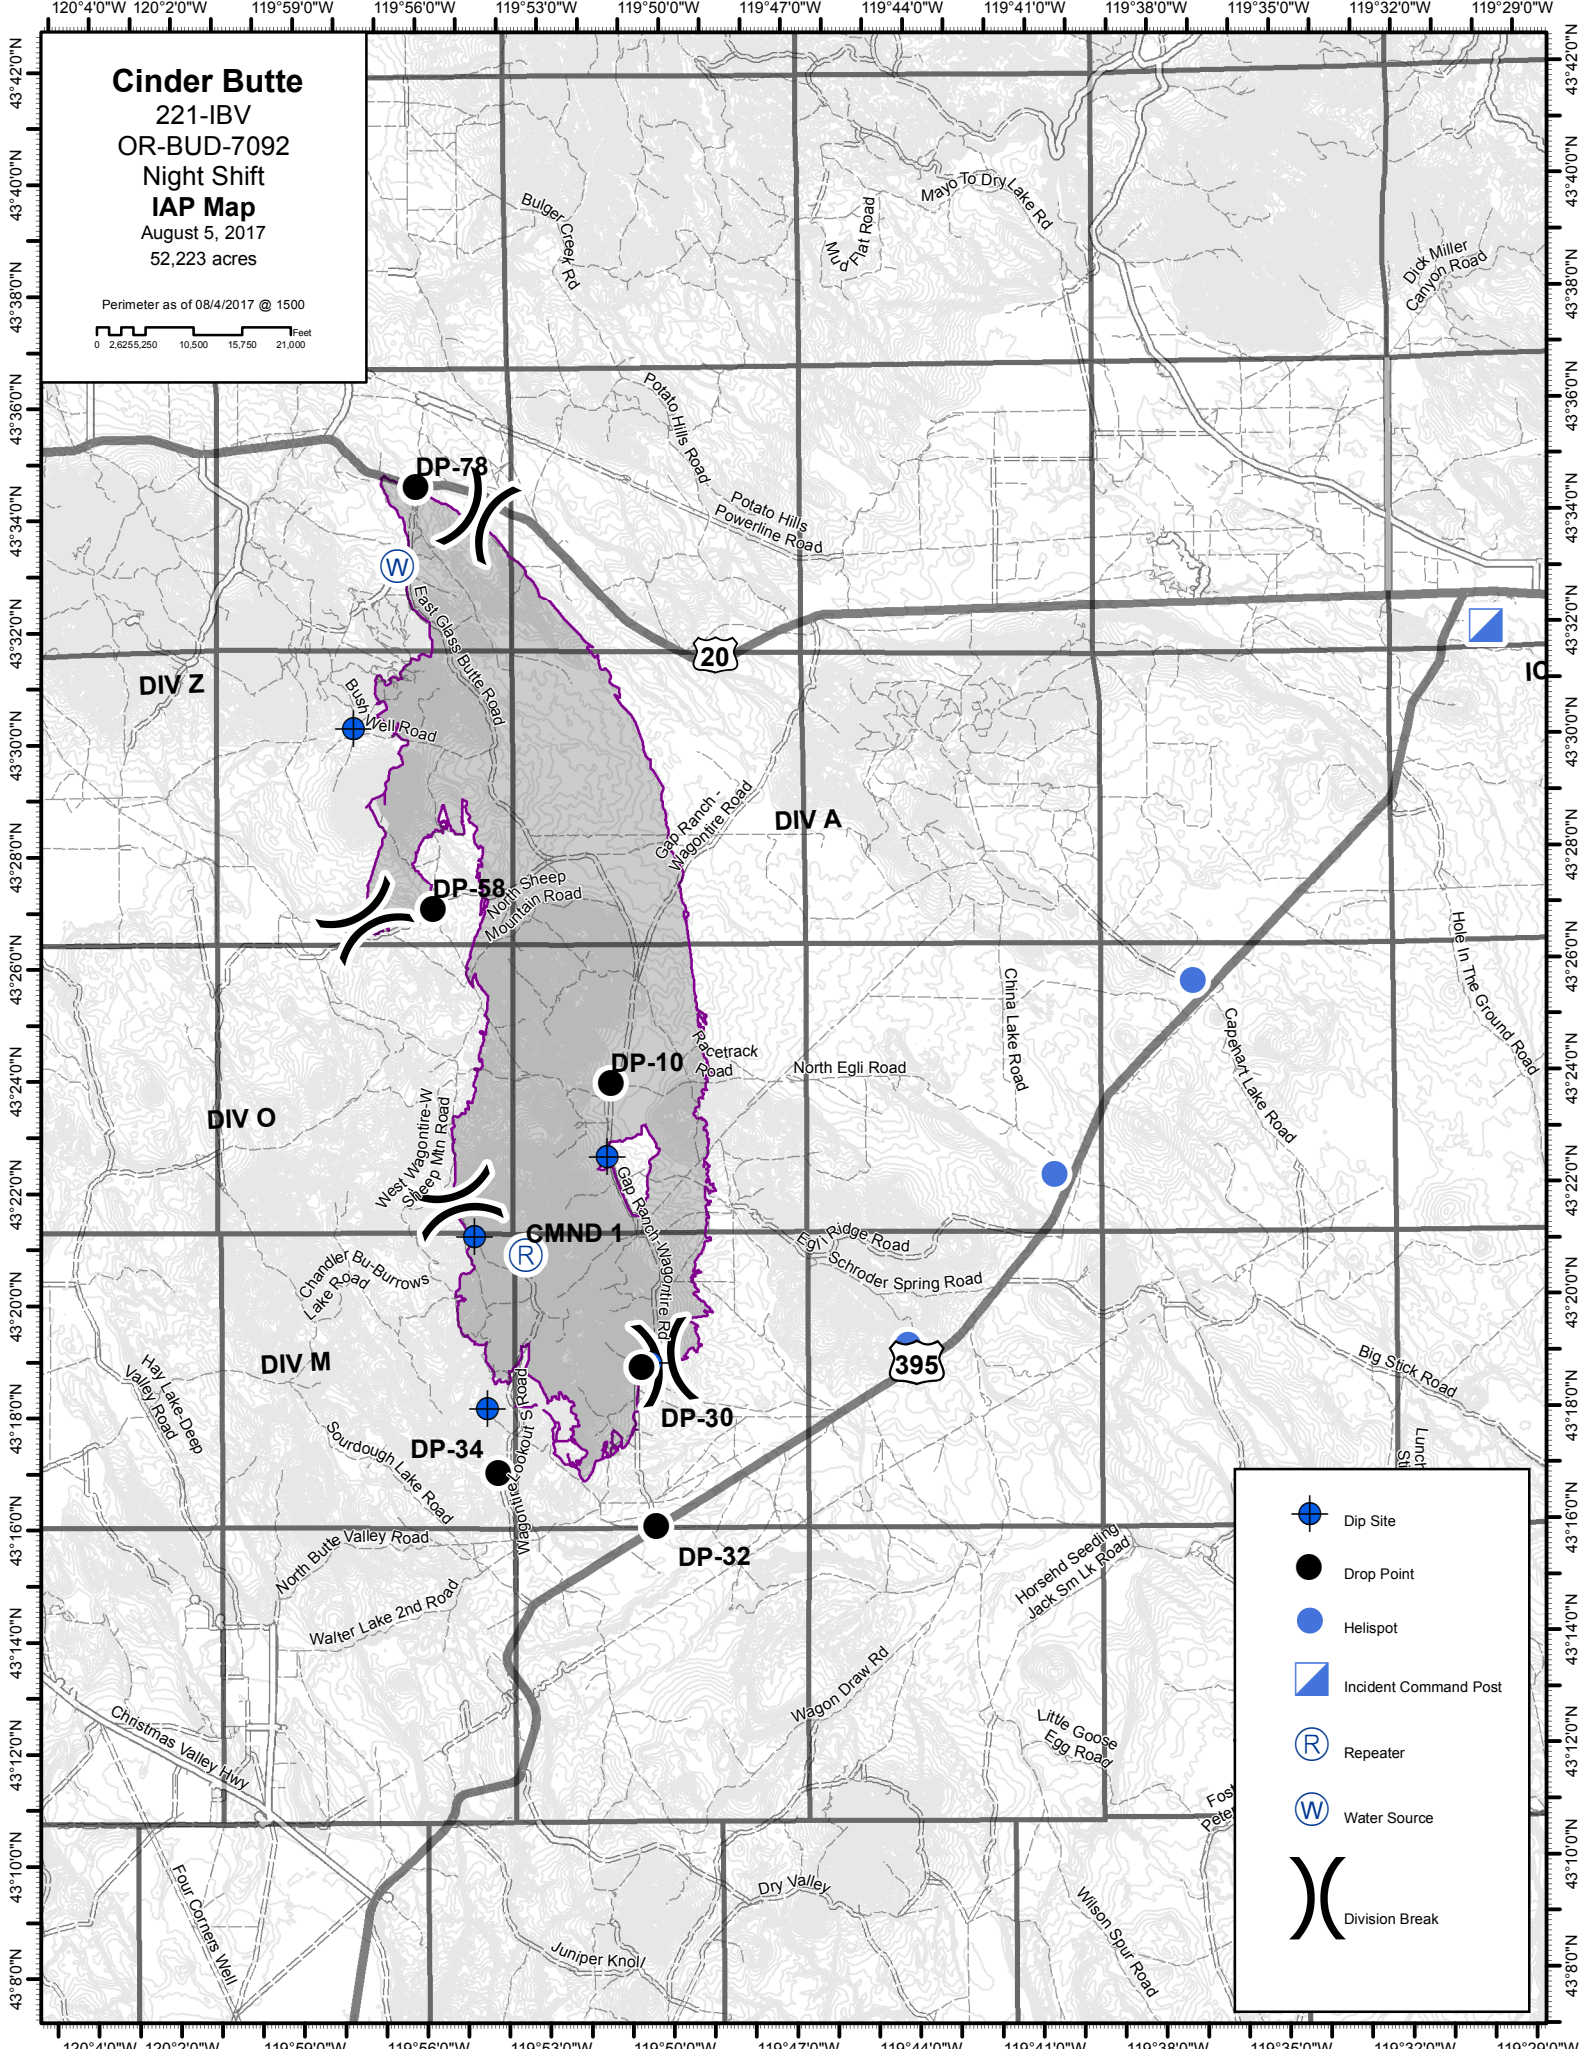

**Cinder Butte**  
 221-IBV  
 OR-BUD-7092  
 Night Shift  
**IAP Map**  
 August 5, 2017  
 52,223 acres

Perimeter as of 08/4/2017 @ 1500

	Dip Site
	Drop Point
	Helispot
	Incident Command Post
	Repeater
	Water Source
	Division Break