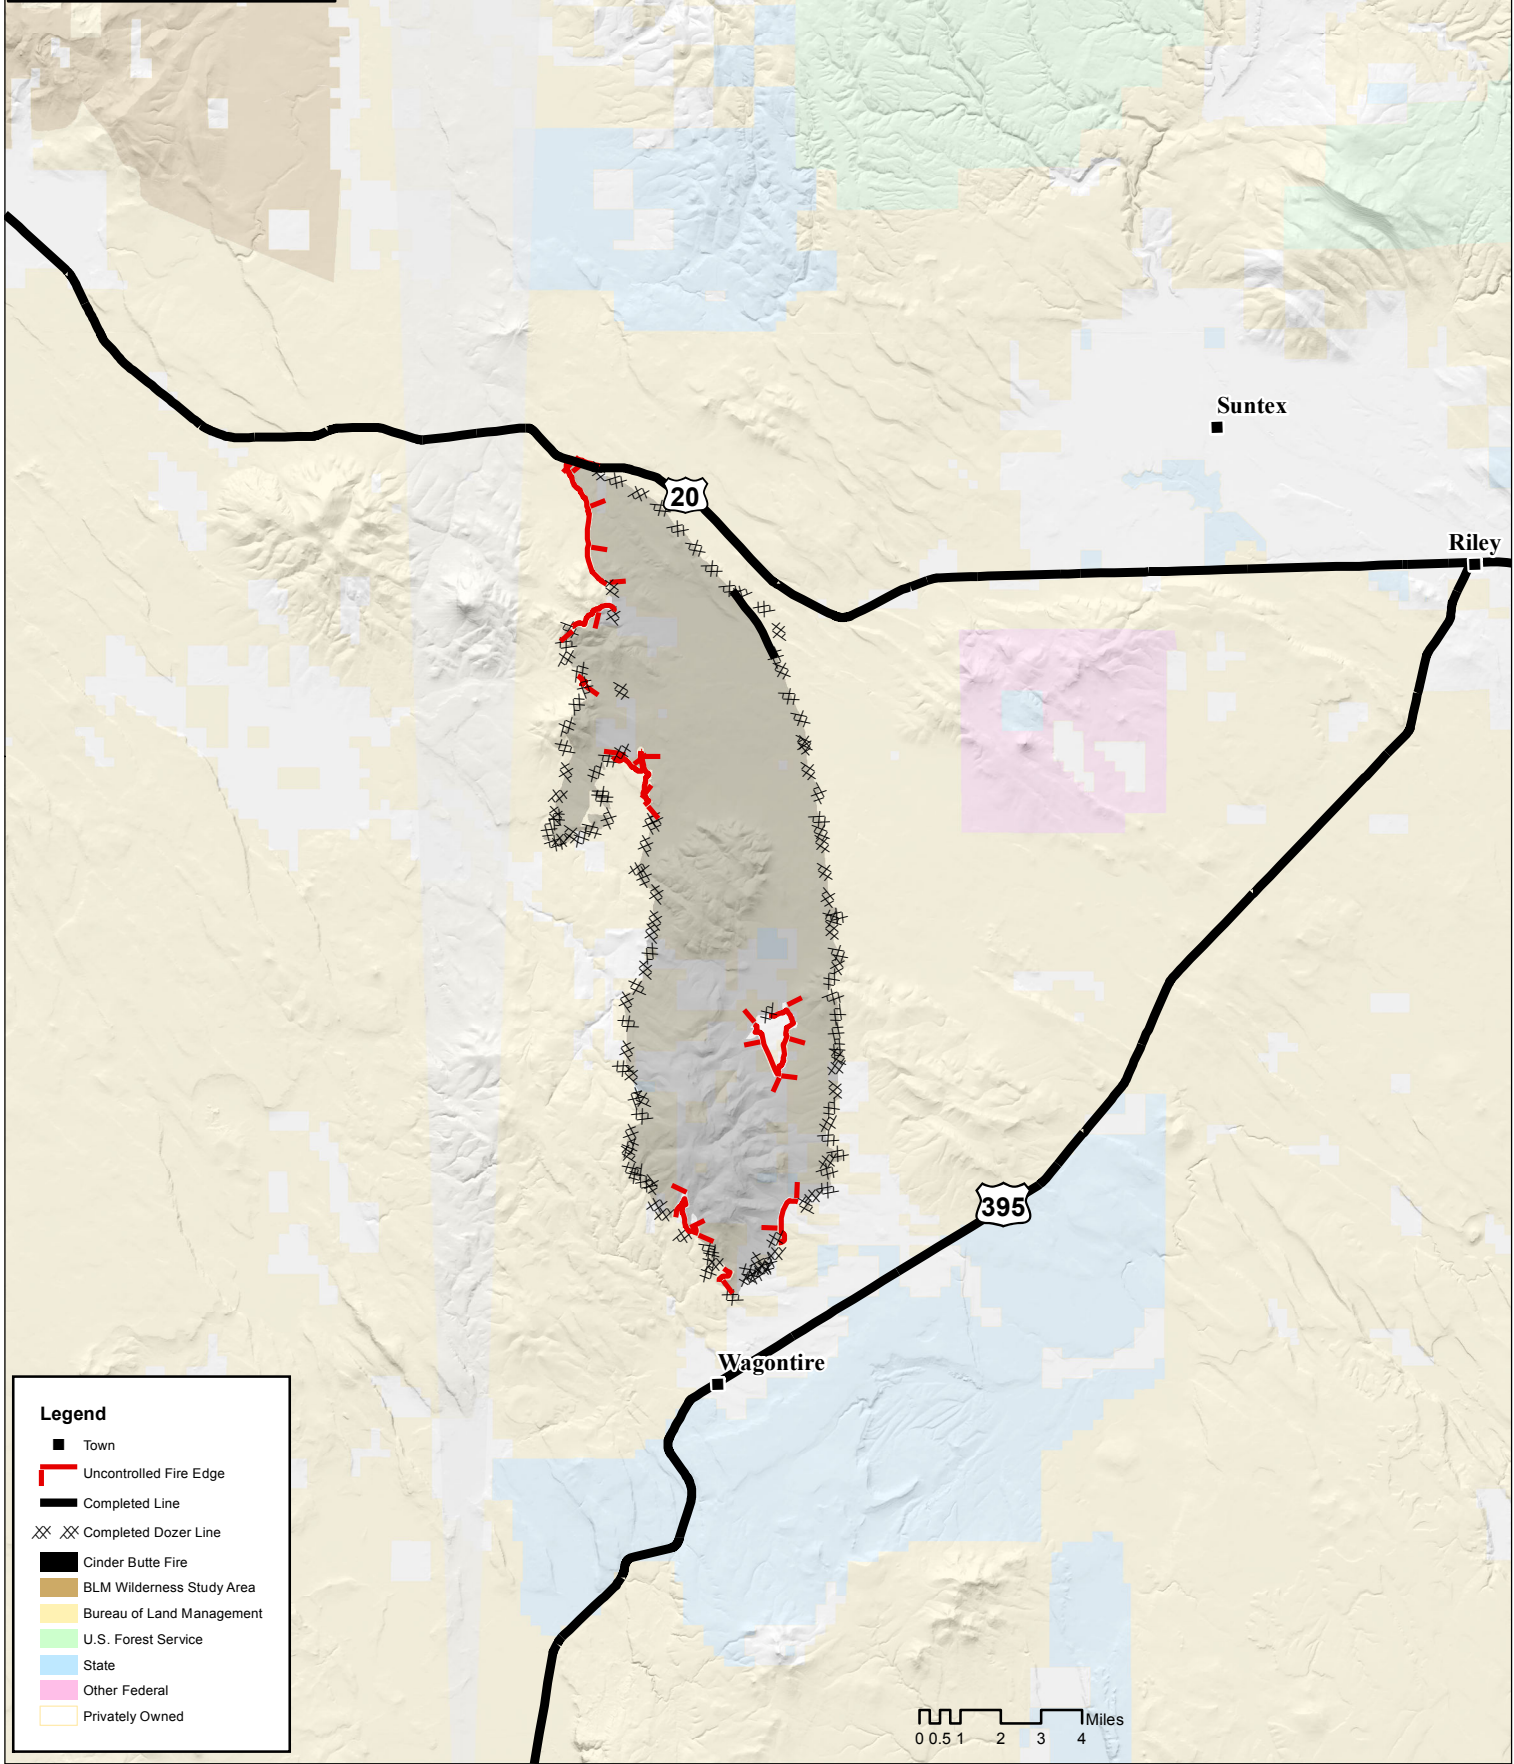

Cinder Butte Fire  
OR-BUD-7092  
PIO Vicinity Map  
August 6, 2017  
52,531 Acres

**Legend**

- Town
- Uncontrolled Fire Edge
- Completed Line
- XX Completed Dozer Line
- █ Cinder Butte Fire
- █ BLM Wilderness Study Area
- █ Bureau of Land Management
- █ U.S. Forest Service
- █ State
- █ Other Federal
- █ Privately Owned