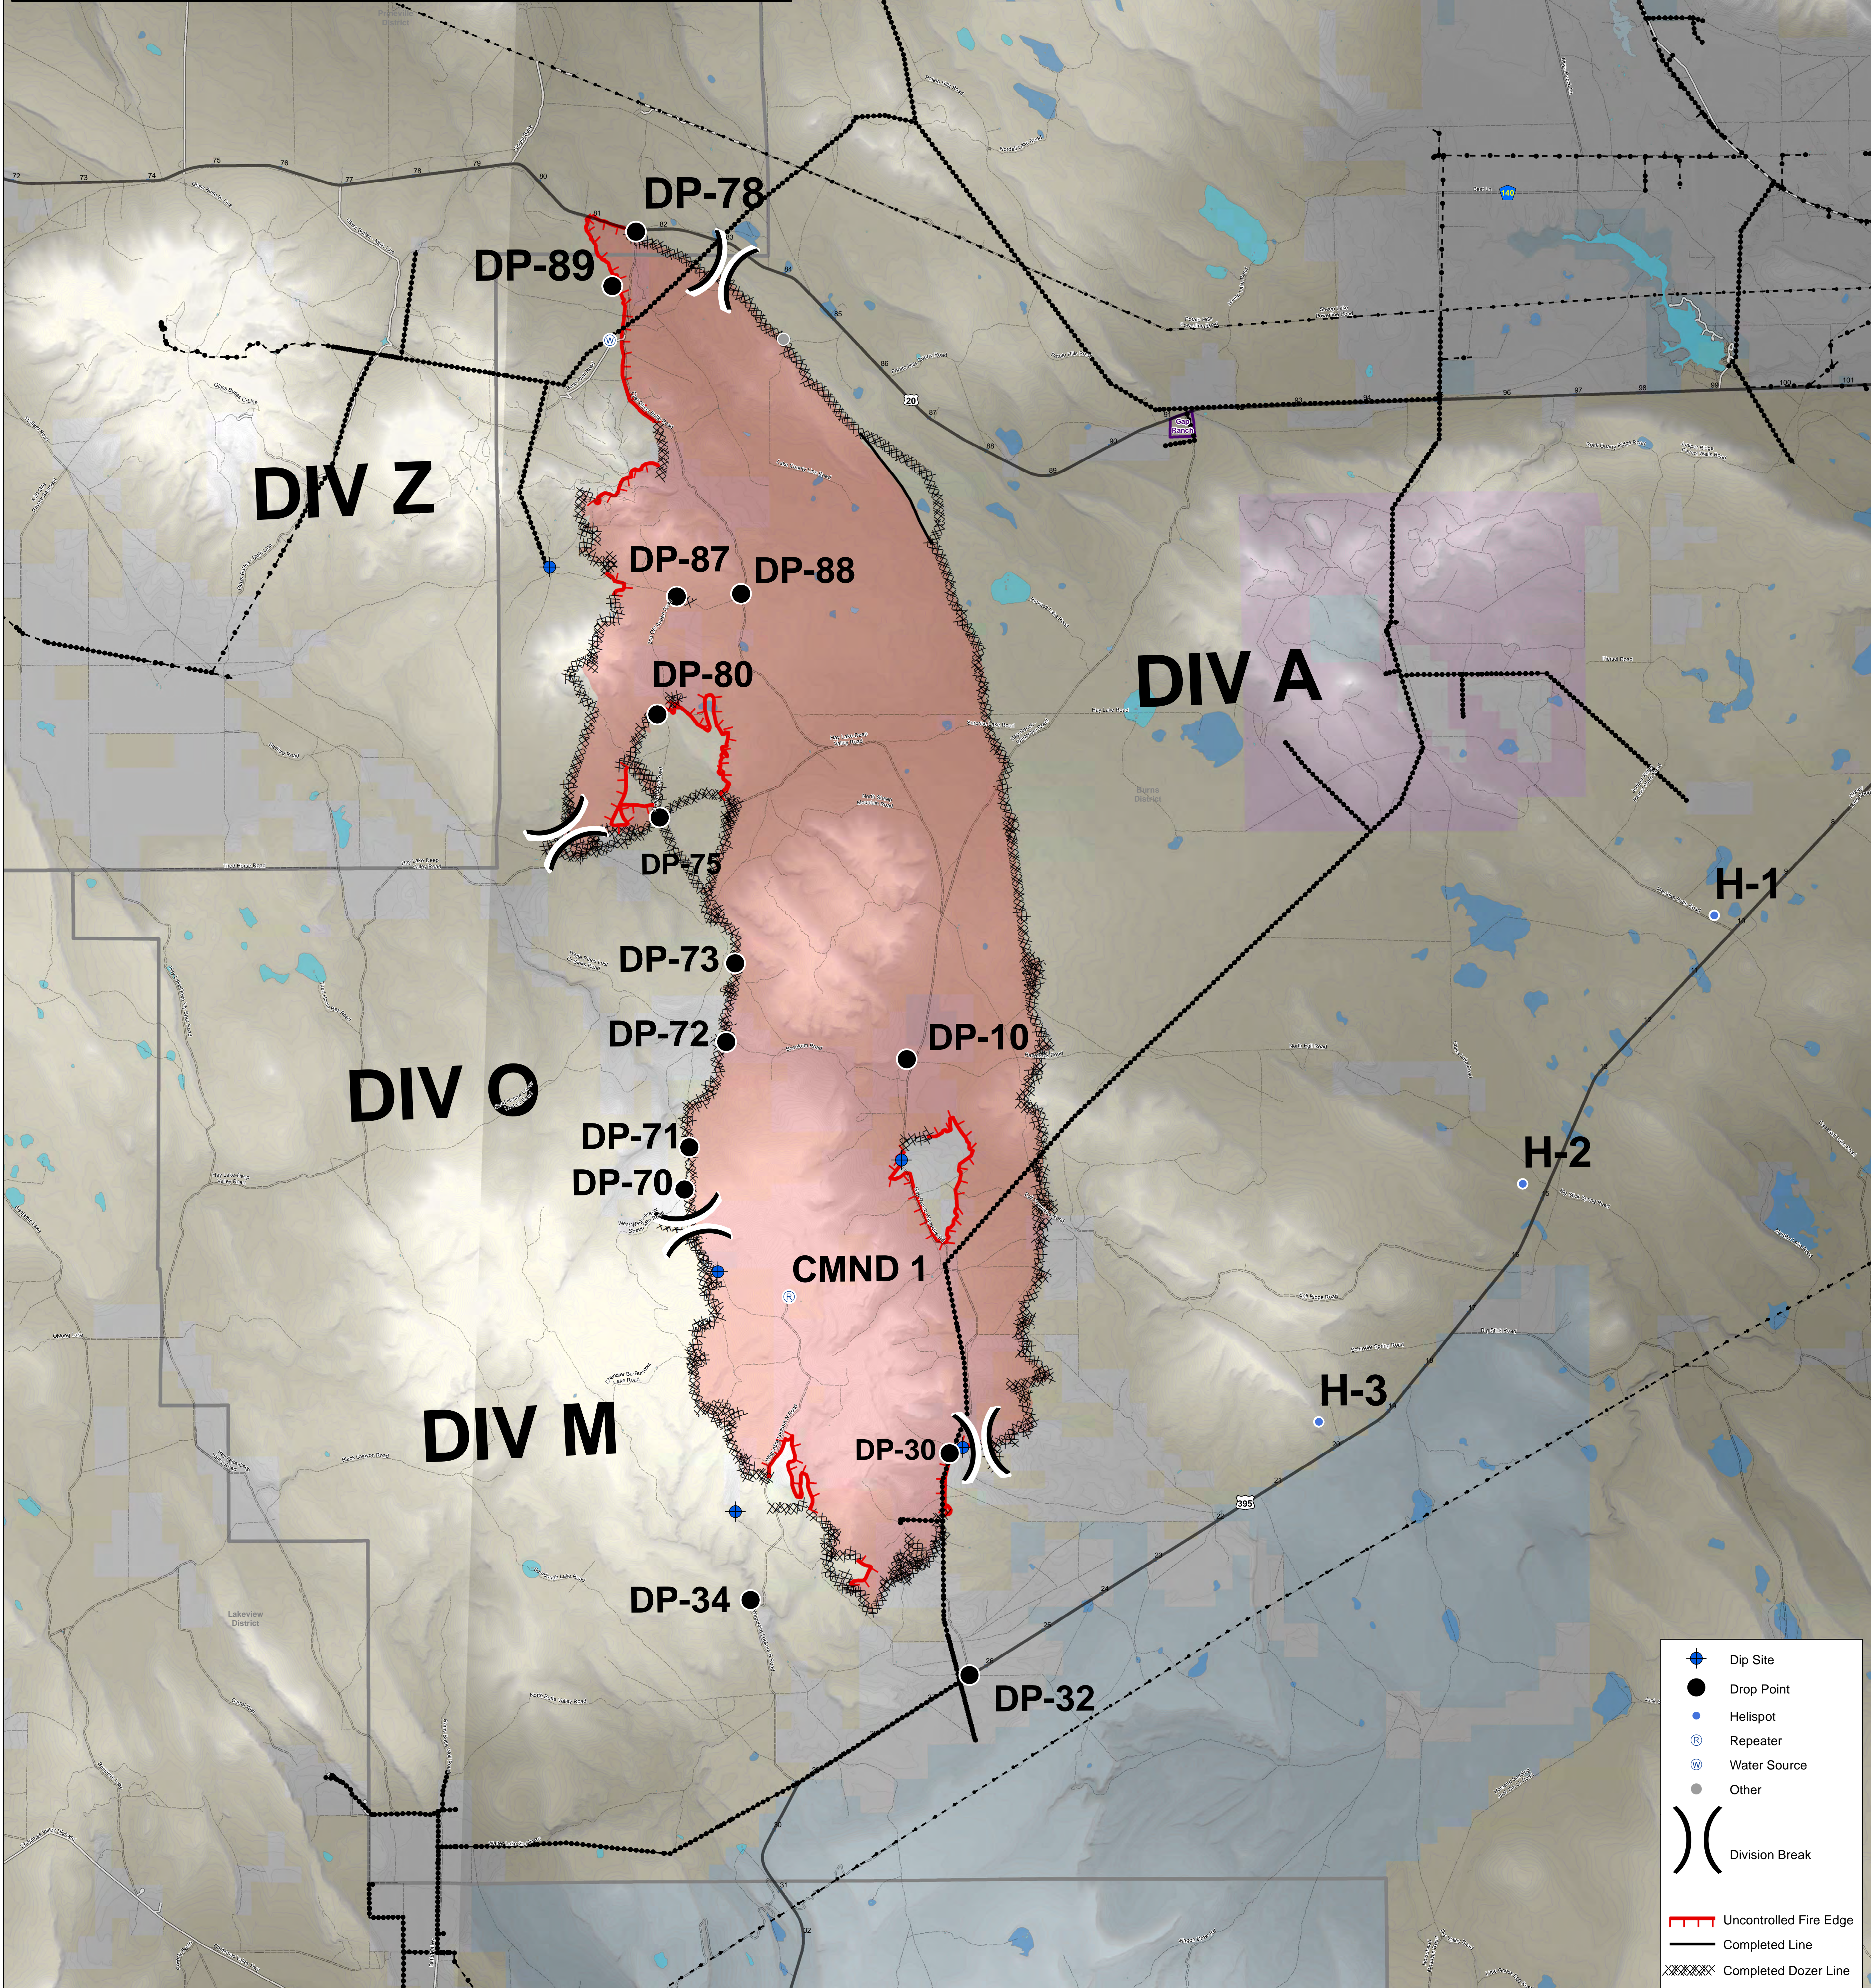

Cinder Butte

221-IBV
OR-BUD-7092

BRIEFING Map

August 6, 2017

52,531 acres

Perimeter as of 08/5/17 @ 1800

- Dip Site
- Drop Point
- Helispot
- Repeater
- Water Source
- Other
- Division Break
- Uncontrolled Fire Edge
- Completed Line
- Completed Dozer Line