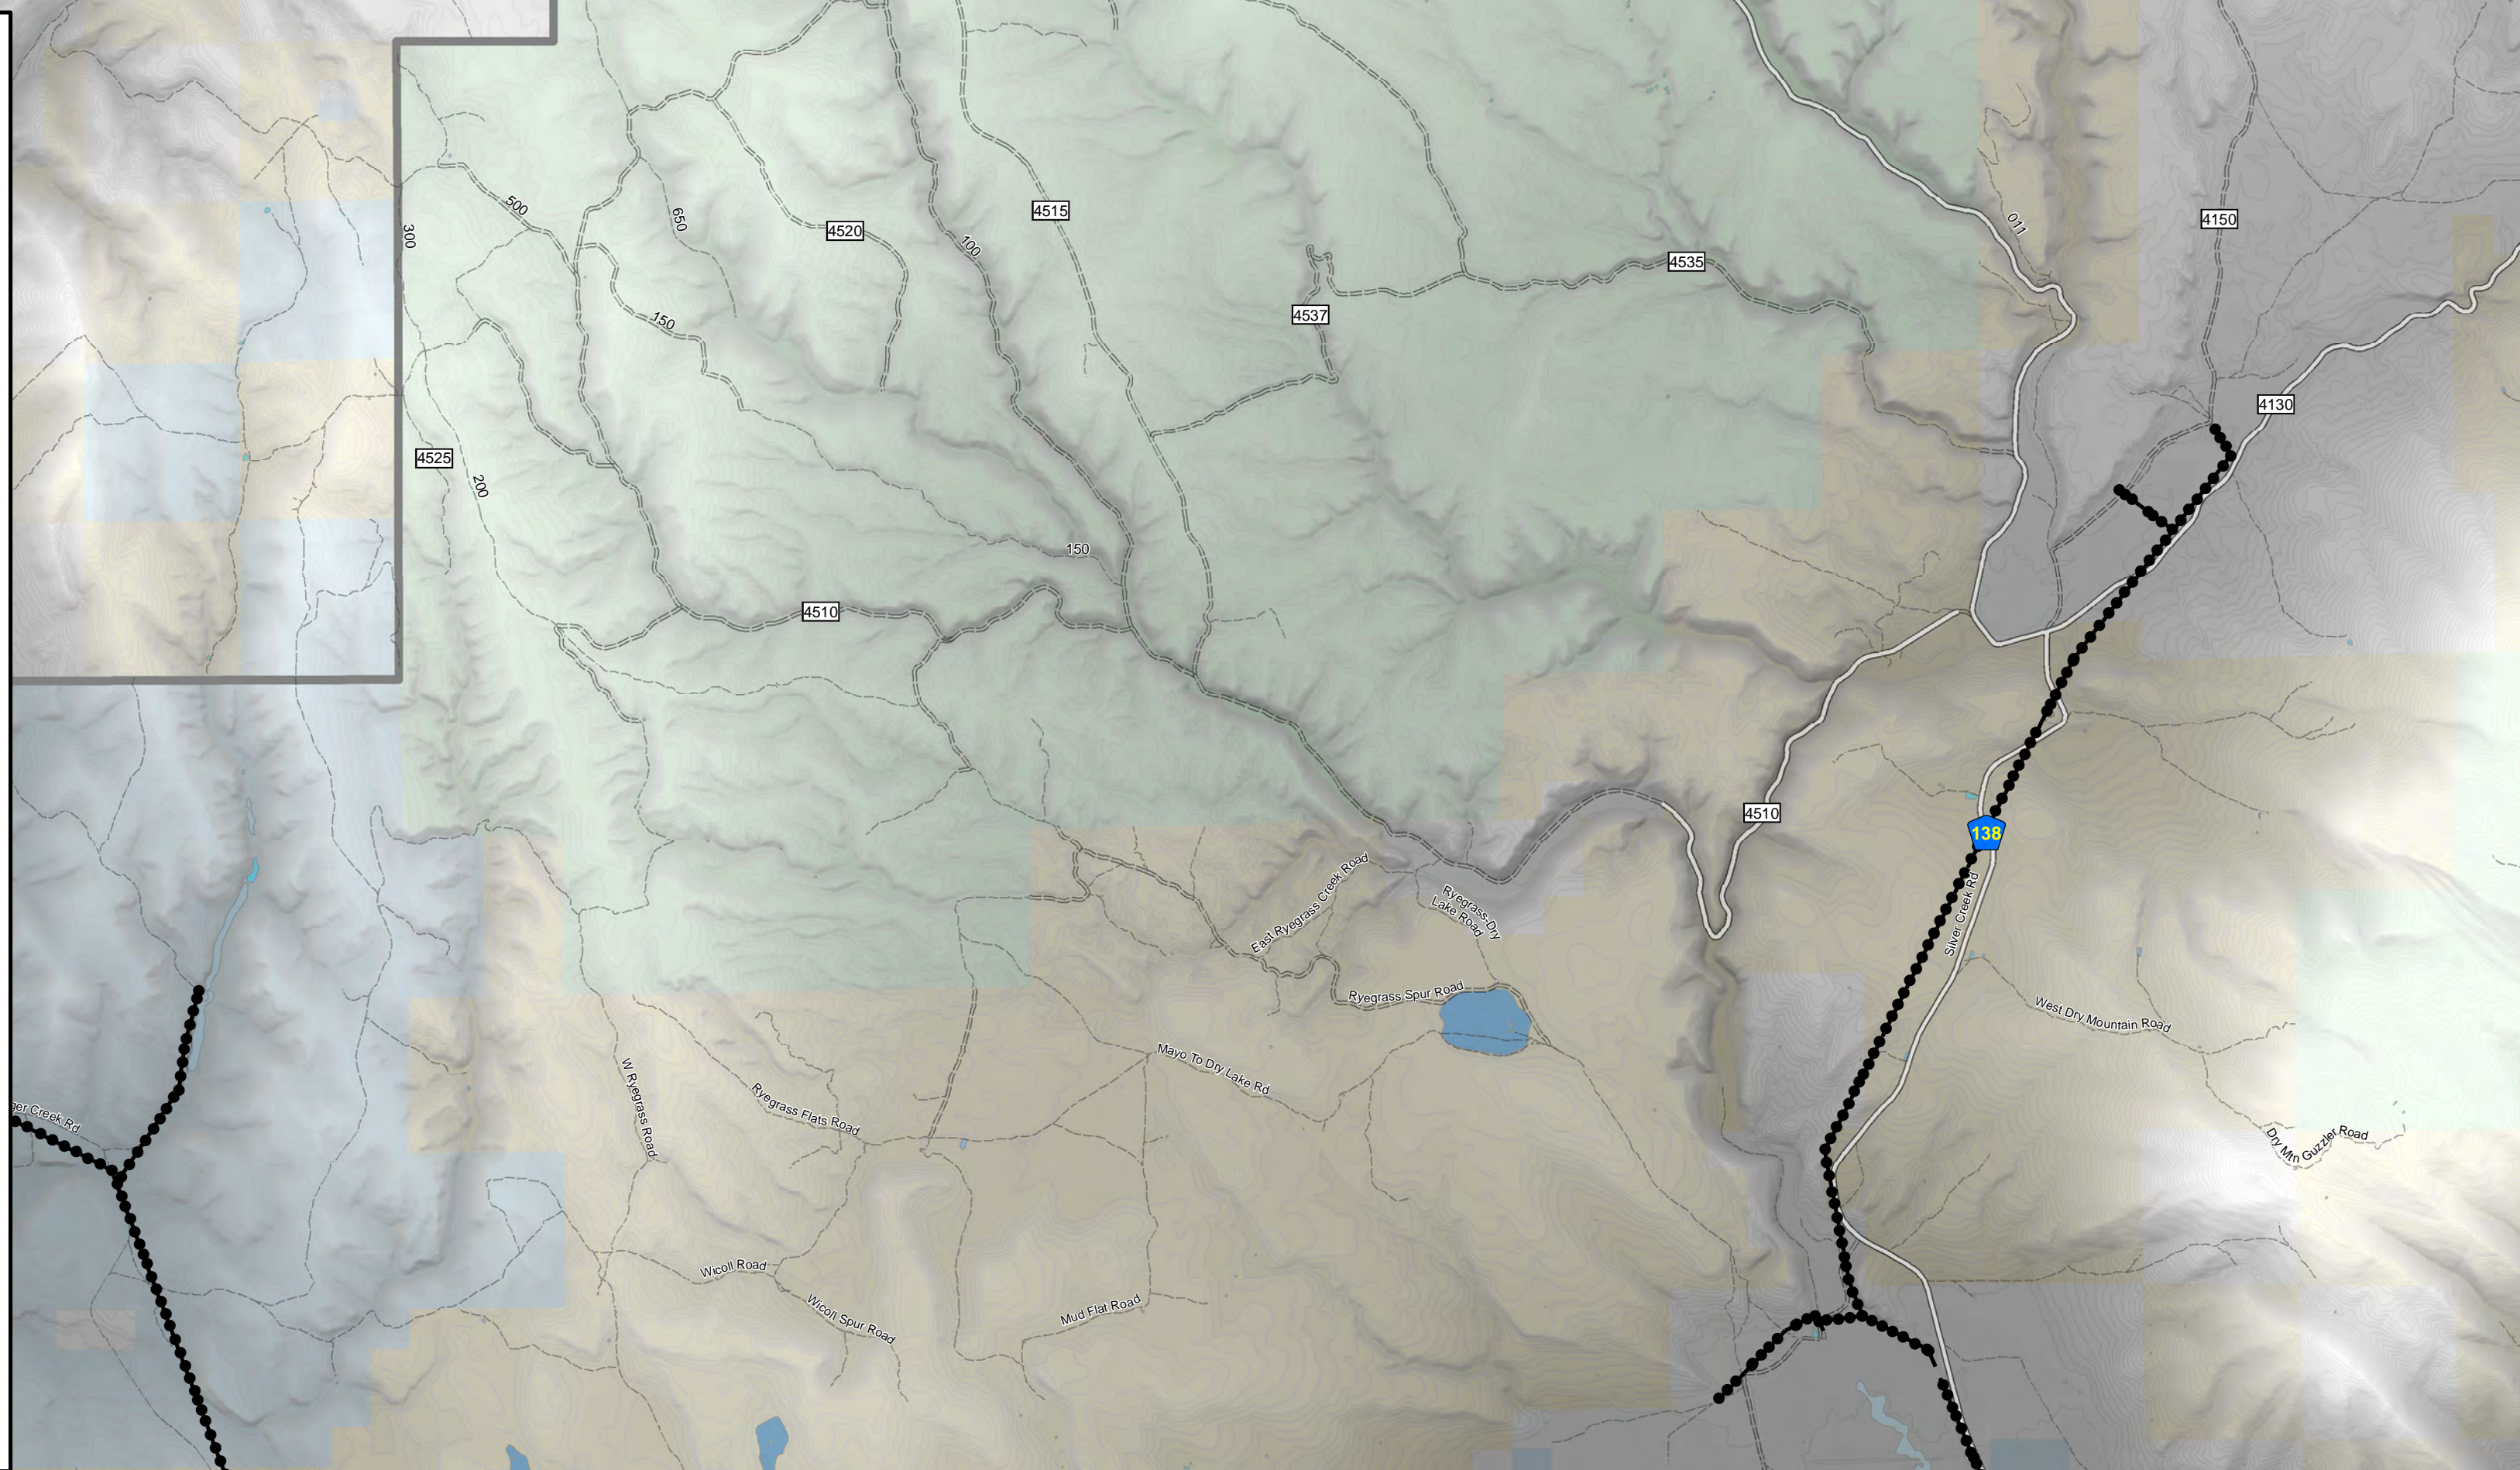

Cinder Butte

221-IBV
OR-BUD-7092

BRIEFING Map

August 6, 2017

52,531 acres

Perimeter as of 08/5/17 @ 1800

- Dip Site
- Drop Point
- Helispot
- Repeater
- Water Source
- Other
- Division Break
- Uncontrolled Fire Edge
- Completed Line
- Completed Dozer Line