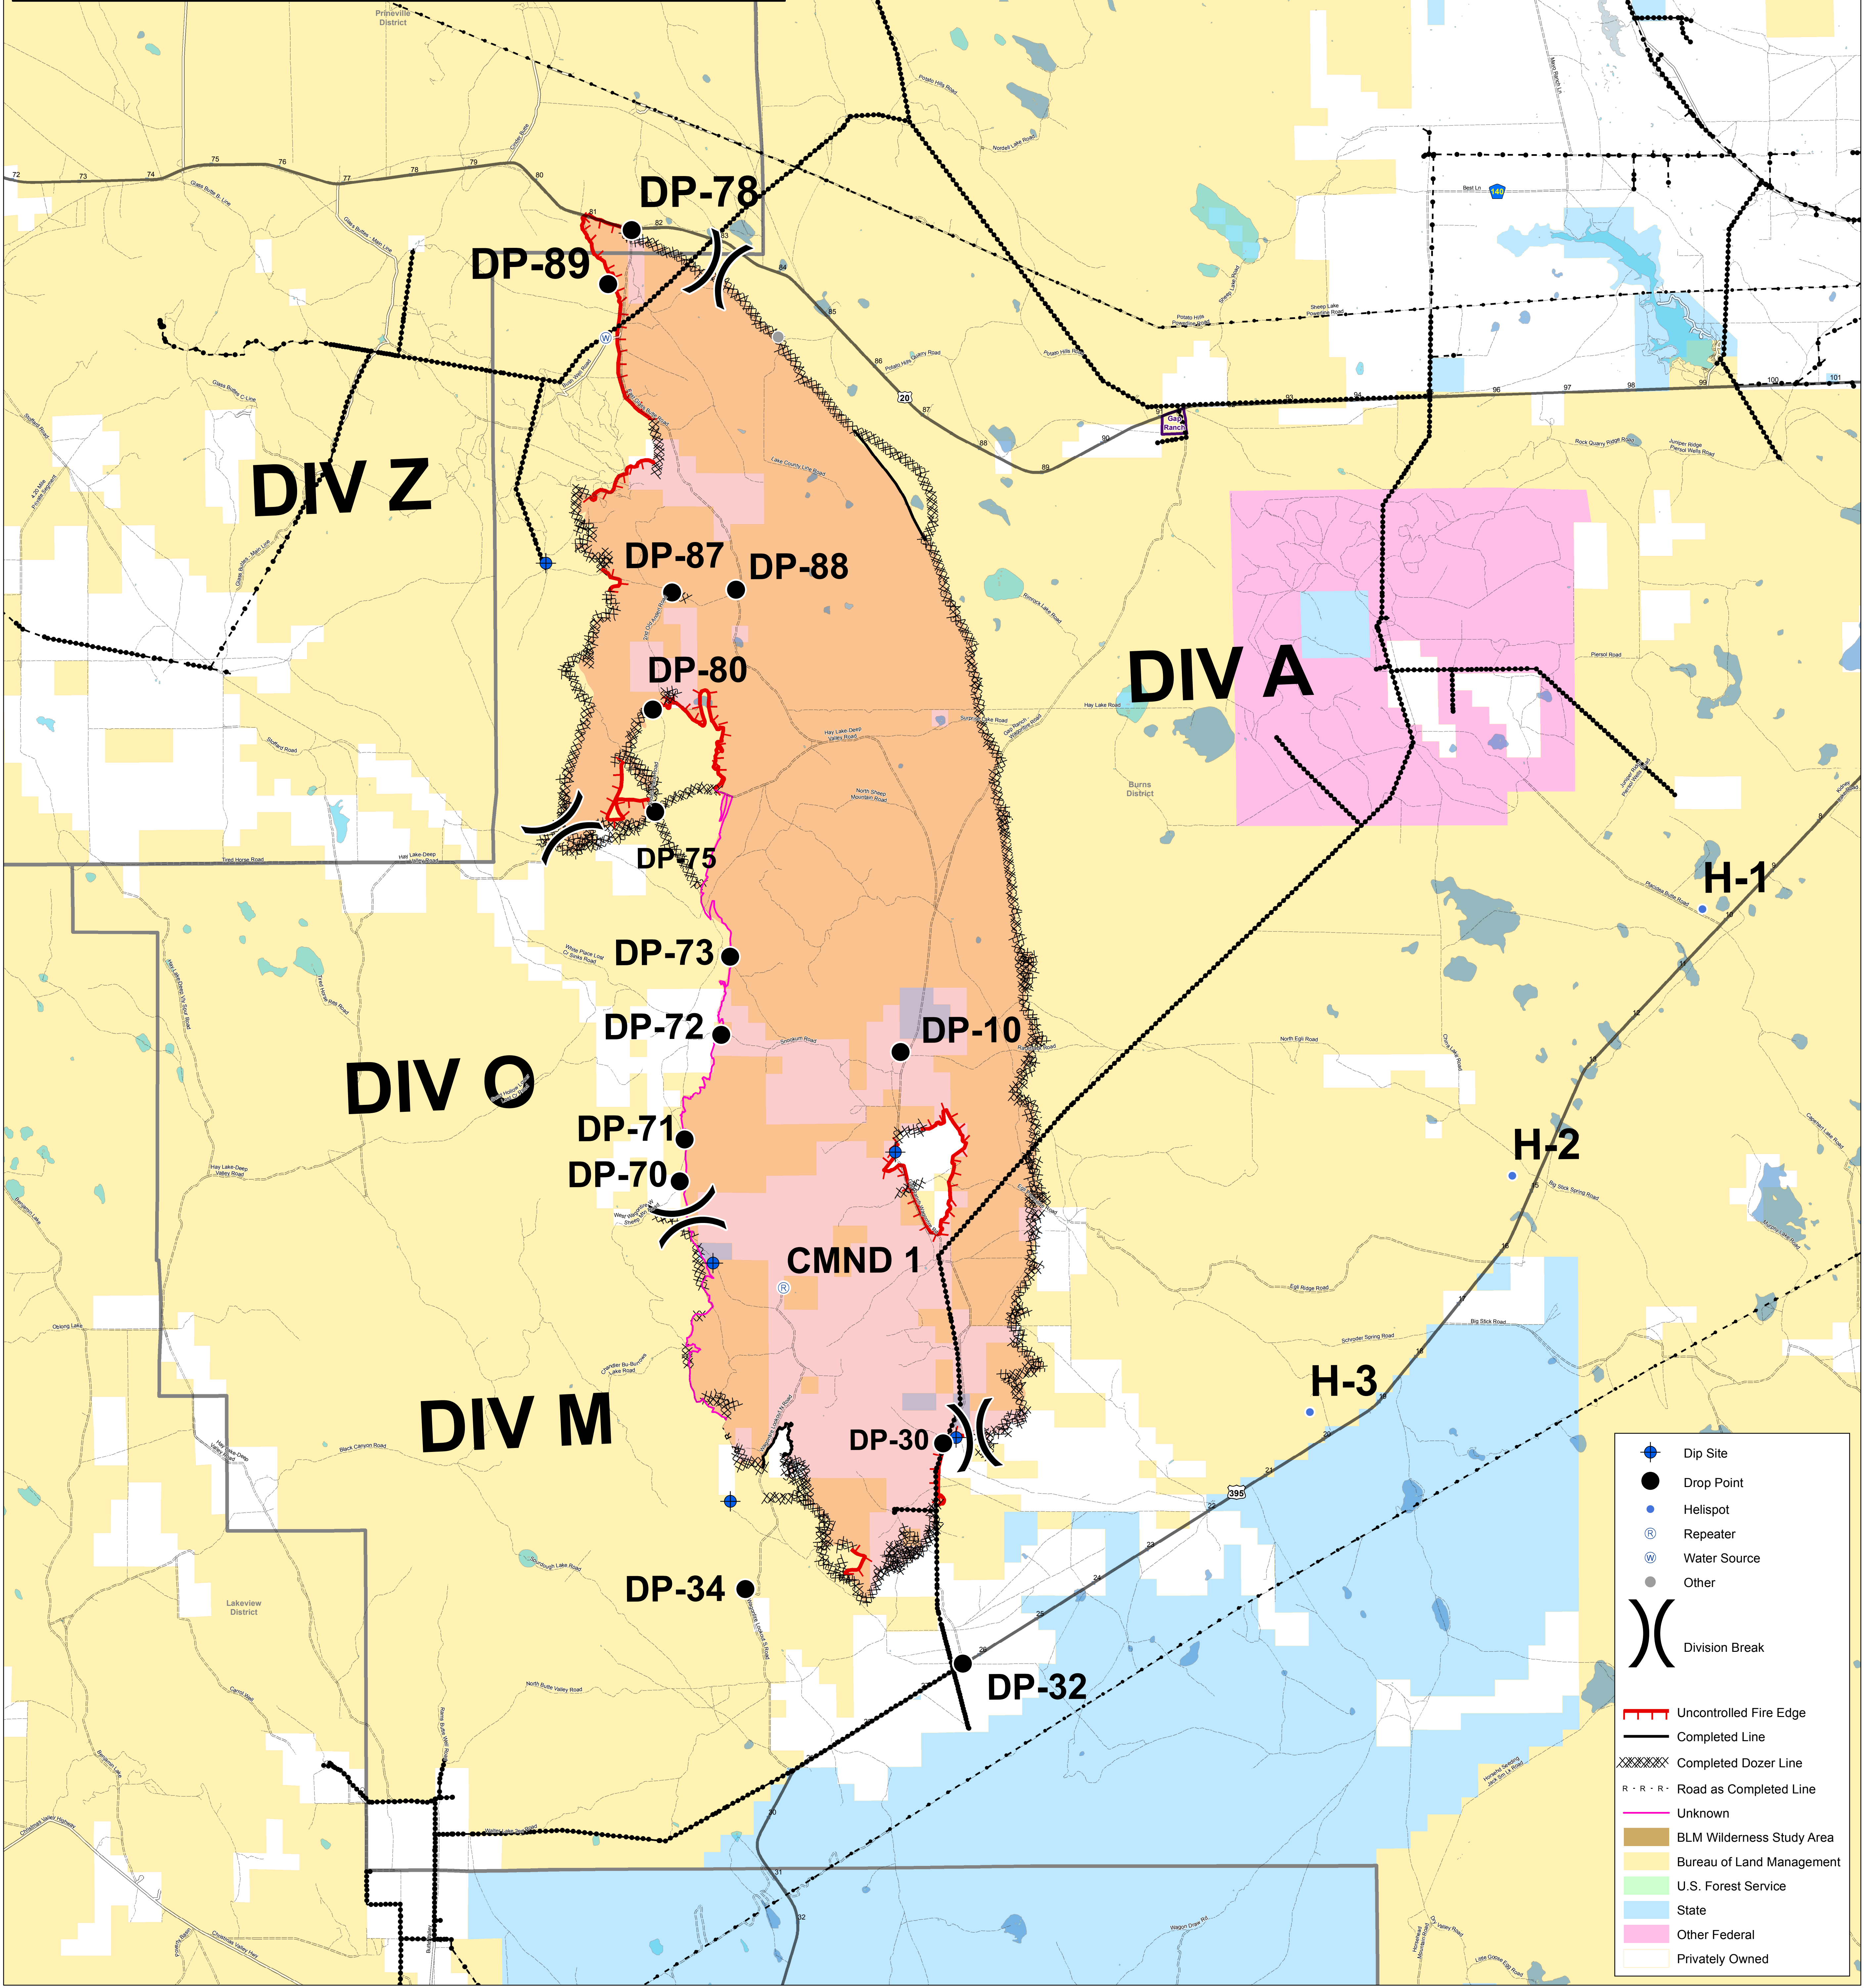

Cinder Butte

221-IBV
OR-BUD-7092

BRIEFING Map

August 6, 2017

52,531 acres

Perimeter as of 08/5/17 @ 1800

	Dip Site
	Drop Point
	Helispot
	Repeater
	Water Source
	Other
	Division Break
	Uncontrolled Fire Edge
	Completed Line
	Completed Dozer Line
	R - R - R - Road as Completed Line
	Unknown
	BLM Wilderness Study Area
	Bureau of Land Management
	U.S. Forest Service
	State
	Other Federal
	Privately Owned