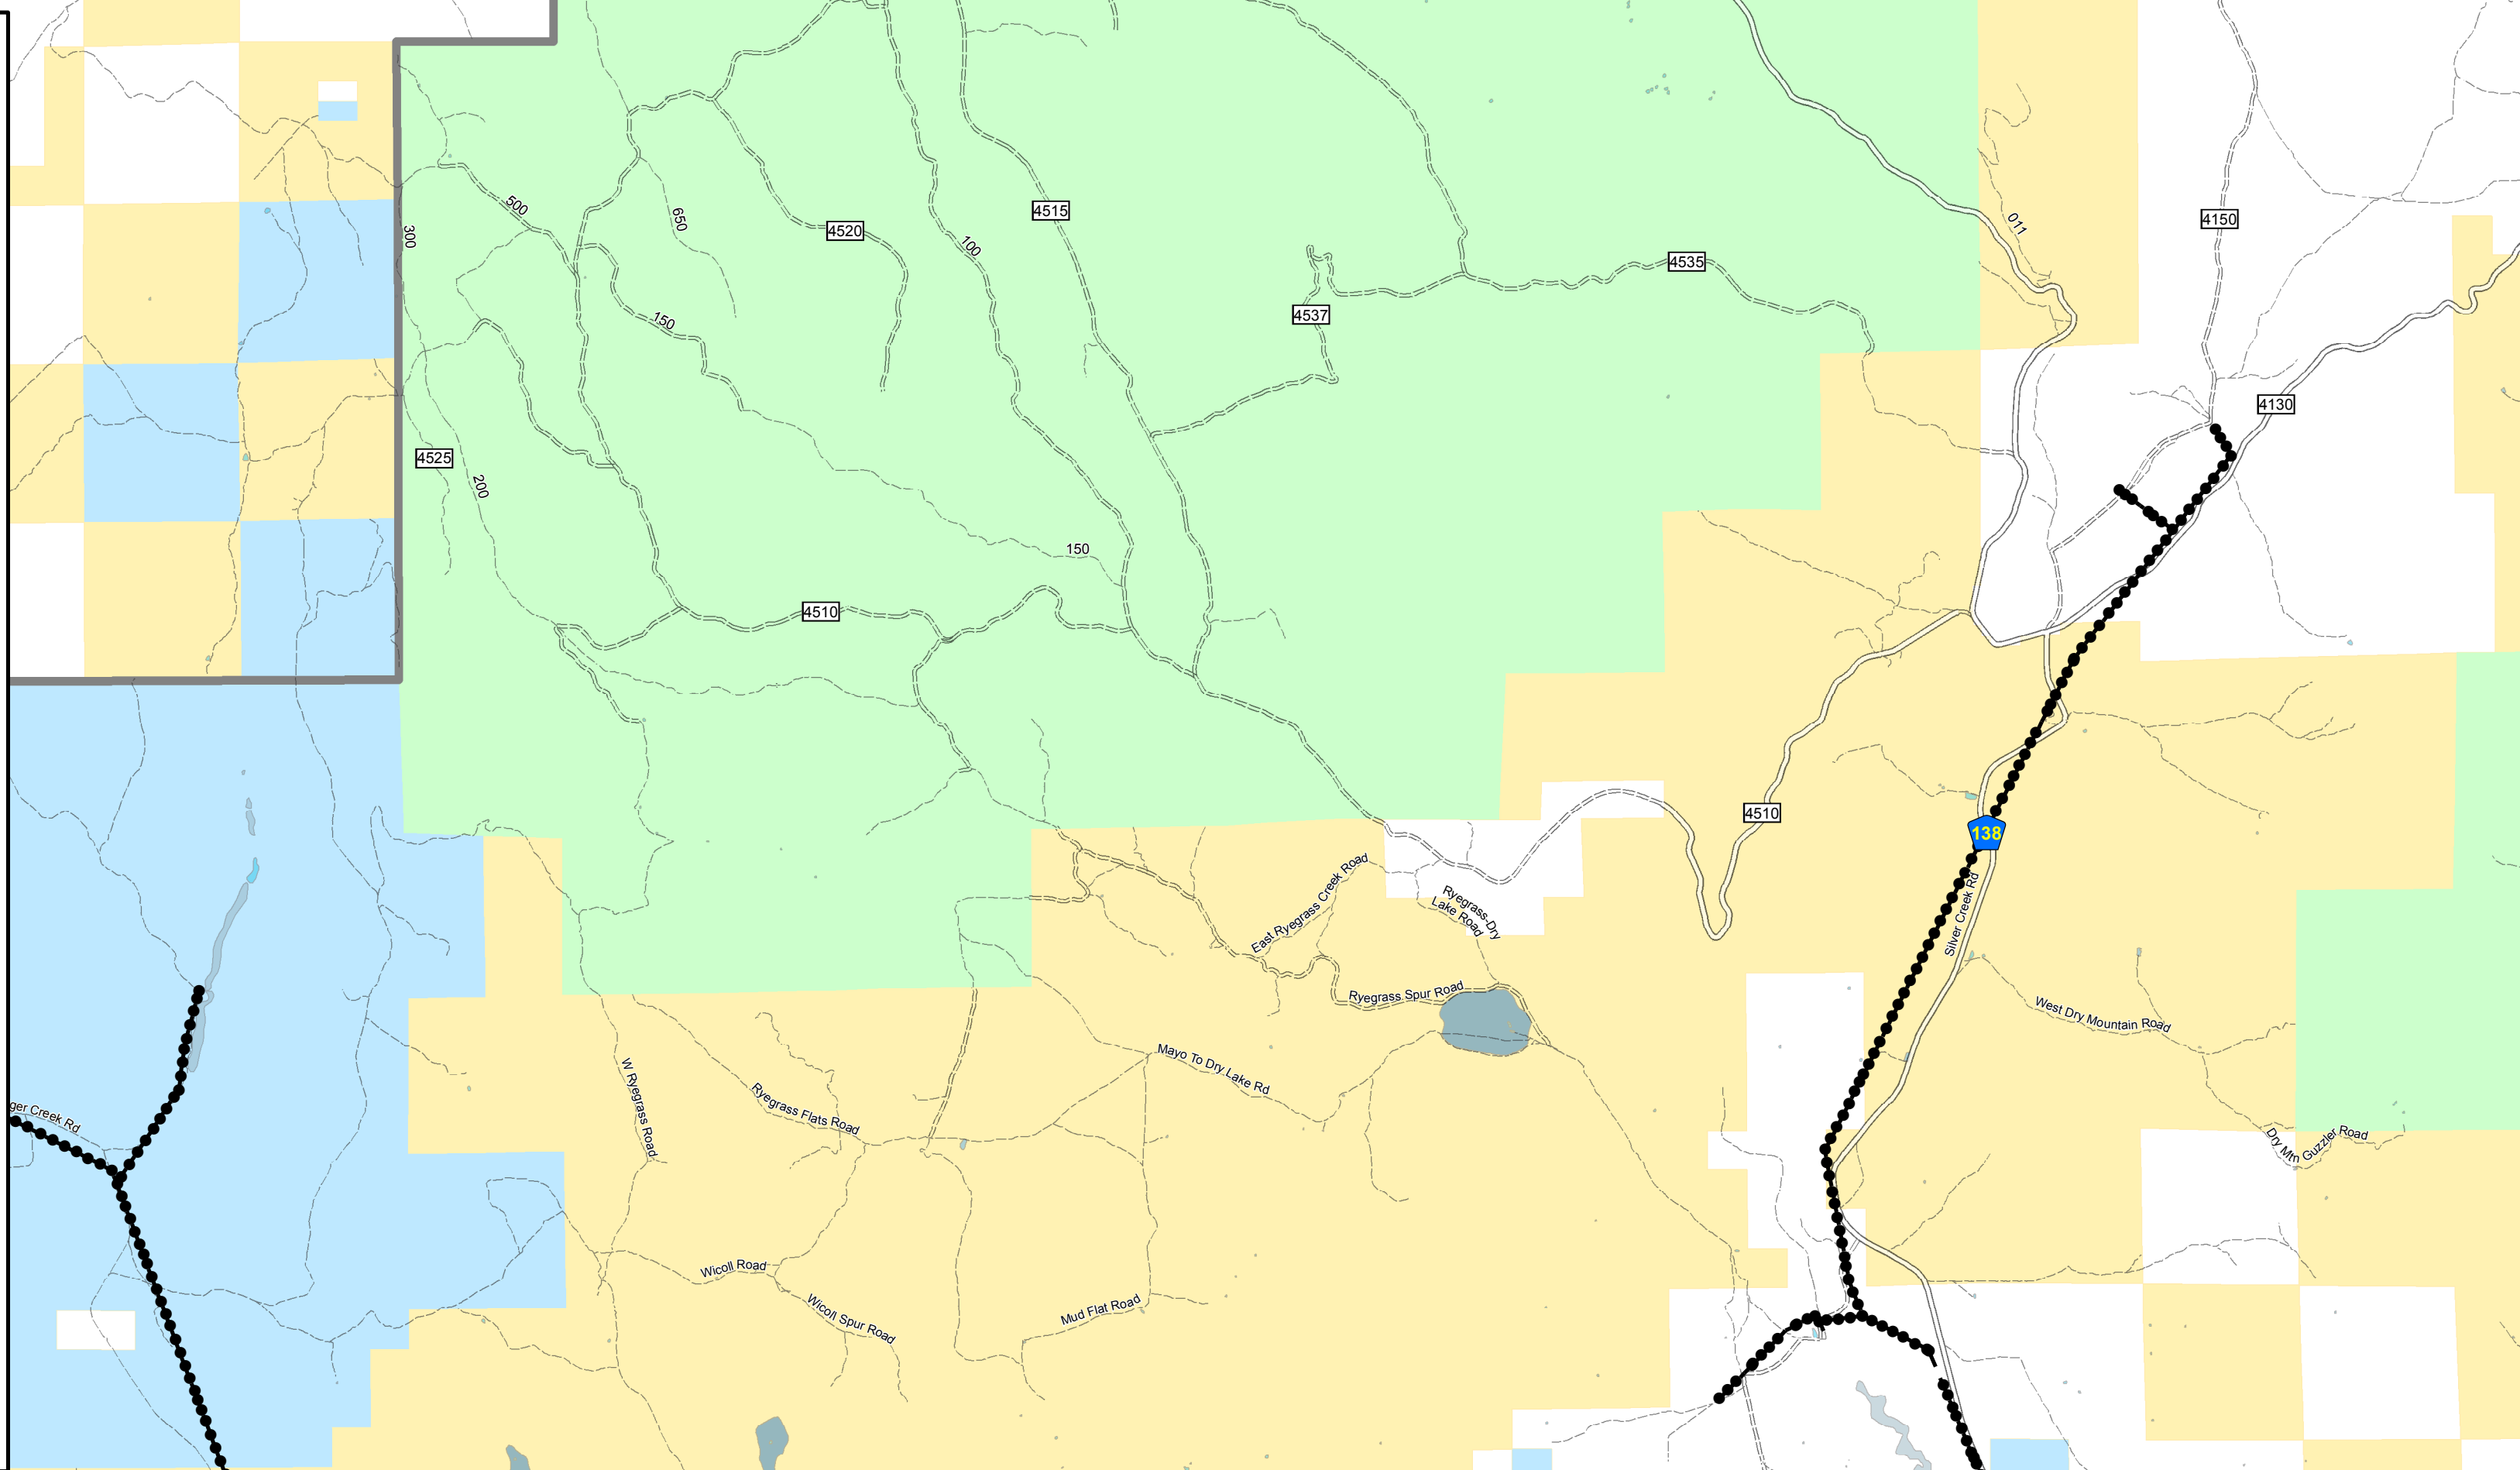

Cinder Butte

221-IBV
OR-BUD-7092

BRIEFING Map

August 6, 2017

52,531 acres

Perimeter as of 08/5/17 @ 1800

	Dip Site
	Drop Point
	Helispot
	Repeater
	Water Source
	Other
	Division Break
	Uncontrolled Fire Edge
	Completed Line
	Completed Dozer Line
	R - R - R - Road as Completed Line
	Unknown
	BLM Wilderness Study Area
	Bureau of Land Management
	U.S. Forest Service
	State
	Other Federal
	Privately Owned