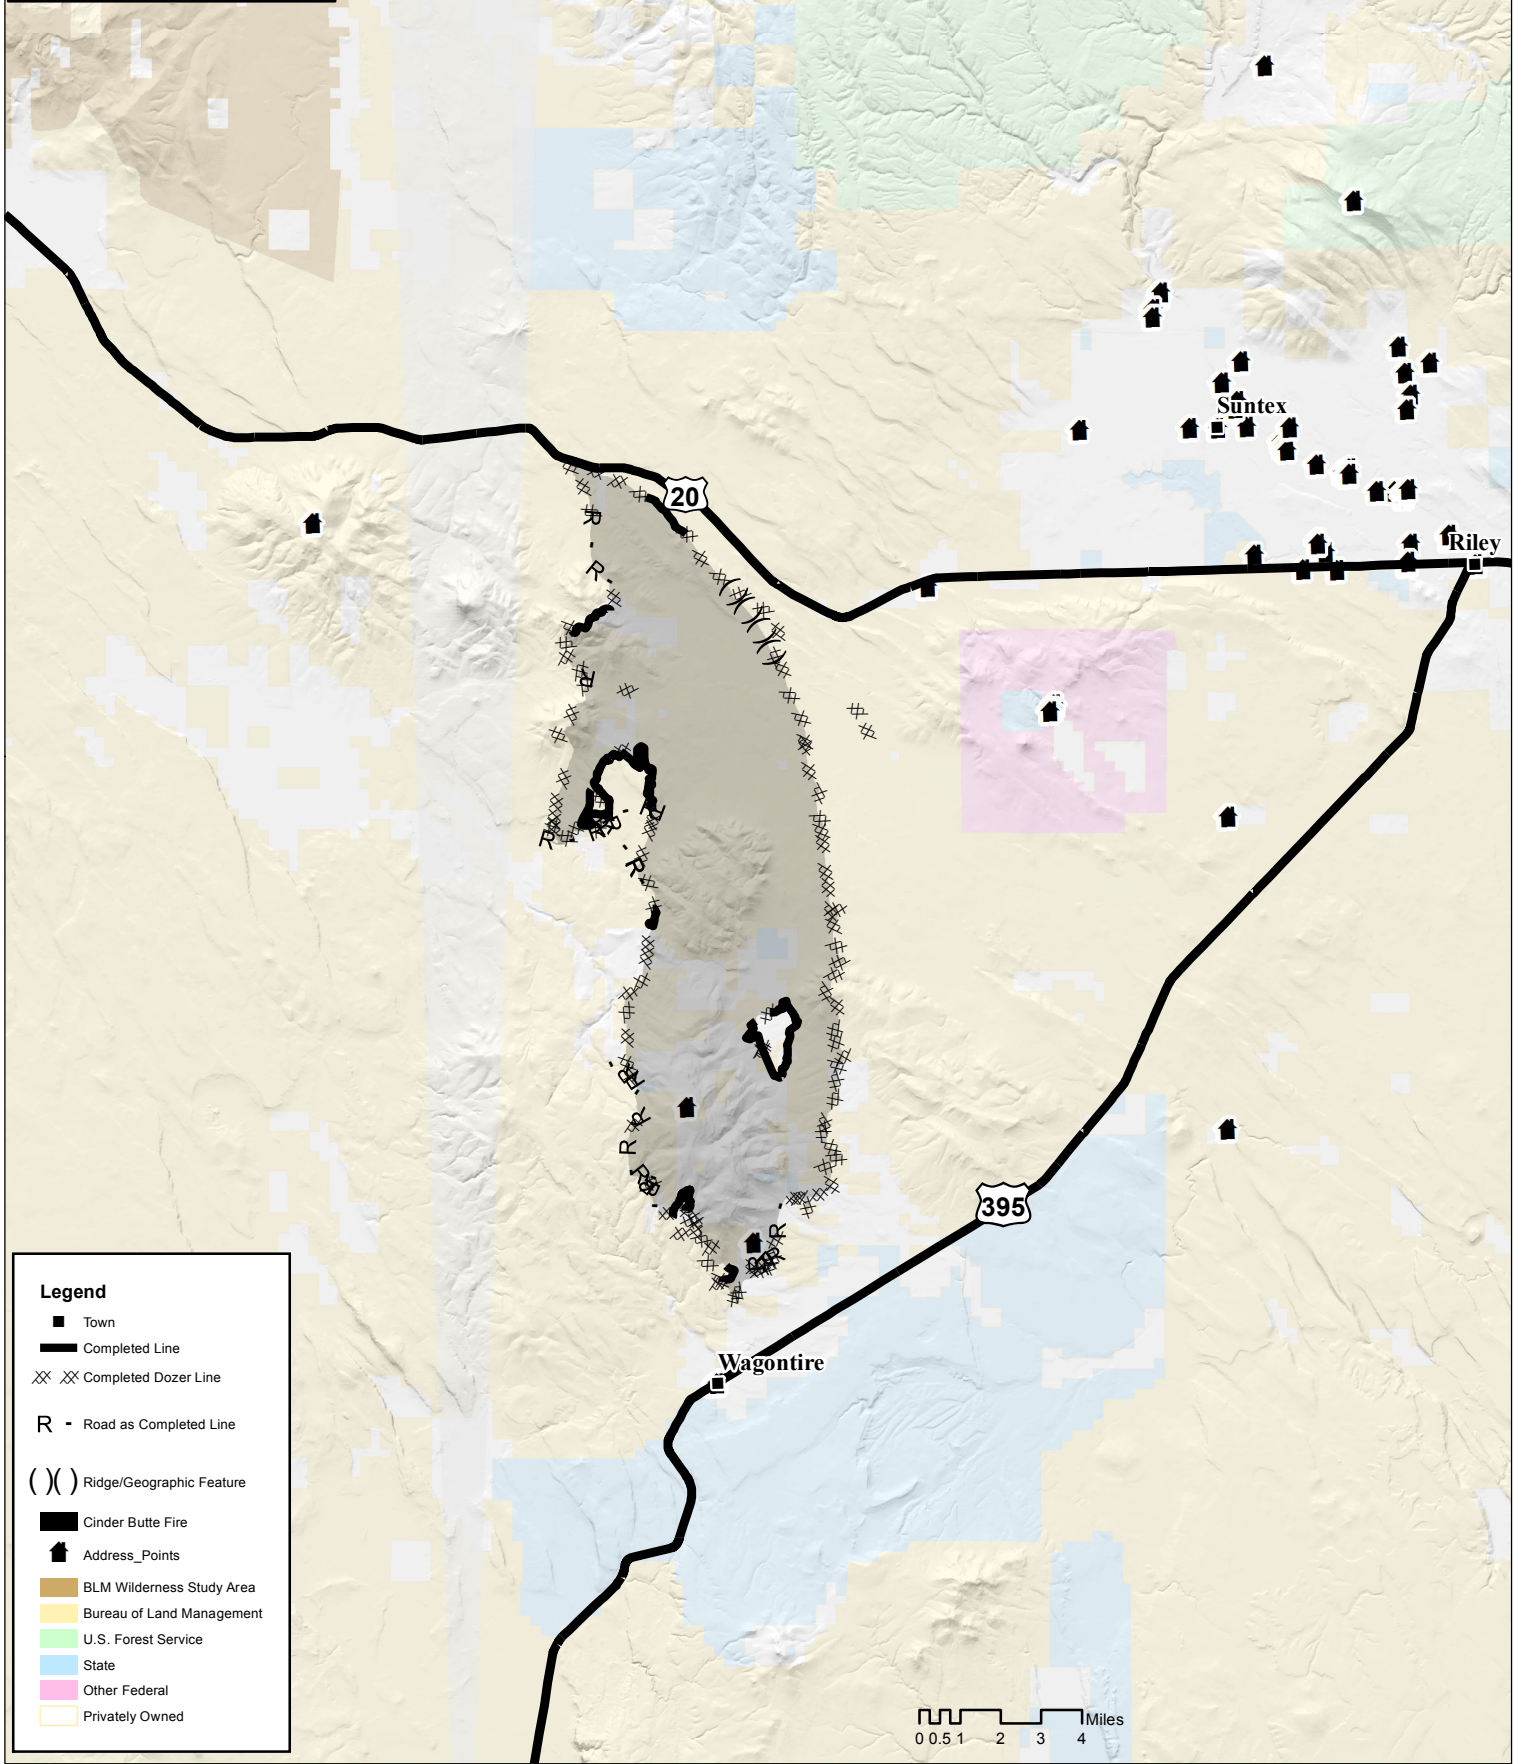

Cinder Butte Fire  
 OR-BUD-7092  
 PIO Vicinity Map  
 August 9, 2017  
 52,465 Acres

- Legend**
- Town
  - Completed Line
  - XX Completed Dozer Line
  - R - Road as Completed Line
  - ( ) Ridge/Geographic Feature
  - █ Cinder Butte Fire
  - 🏠 Address\_Points
  - BLM Wilderness Study Area
  - Bureau of Land Management
  - U.S. Forest Service
  - State
  - Other Federal
  - Privately Owned

0 0.5 1 2 3 4 Miles