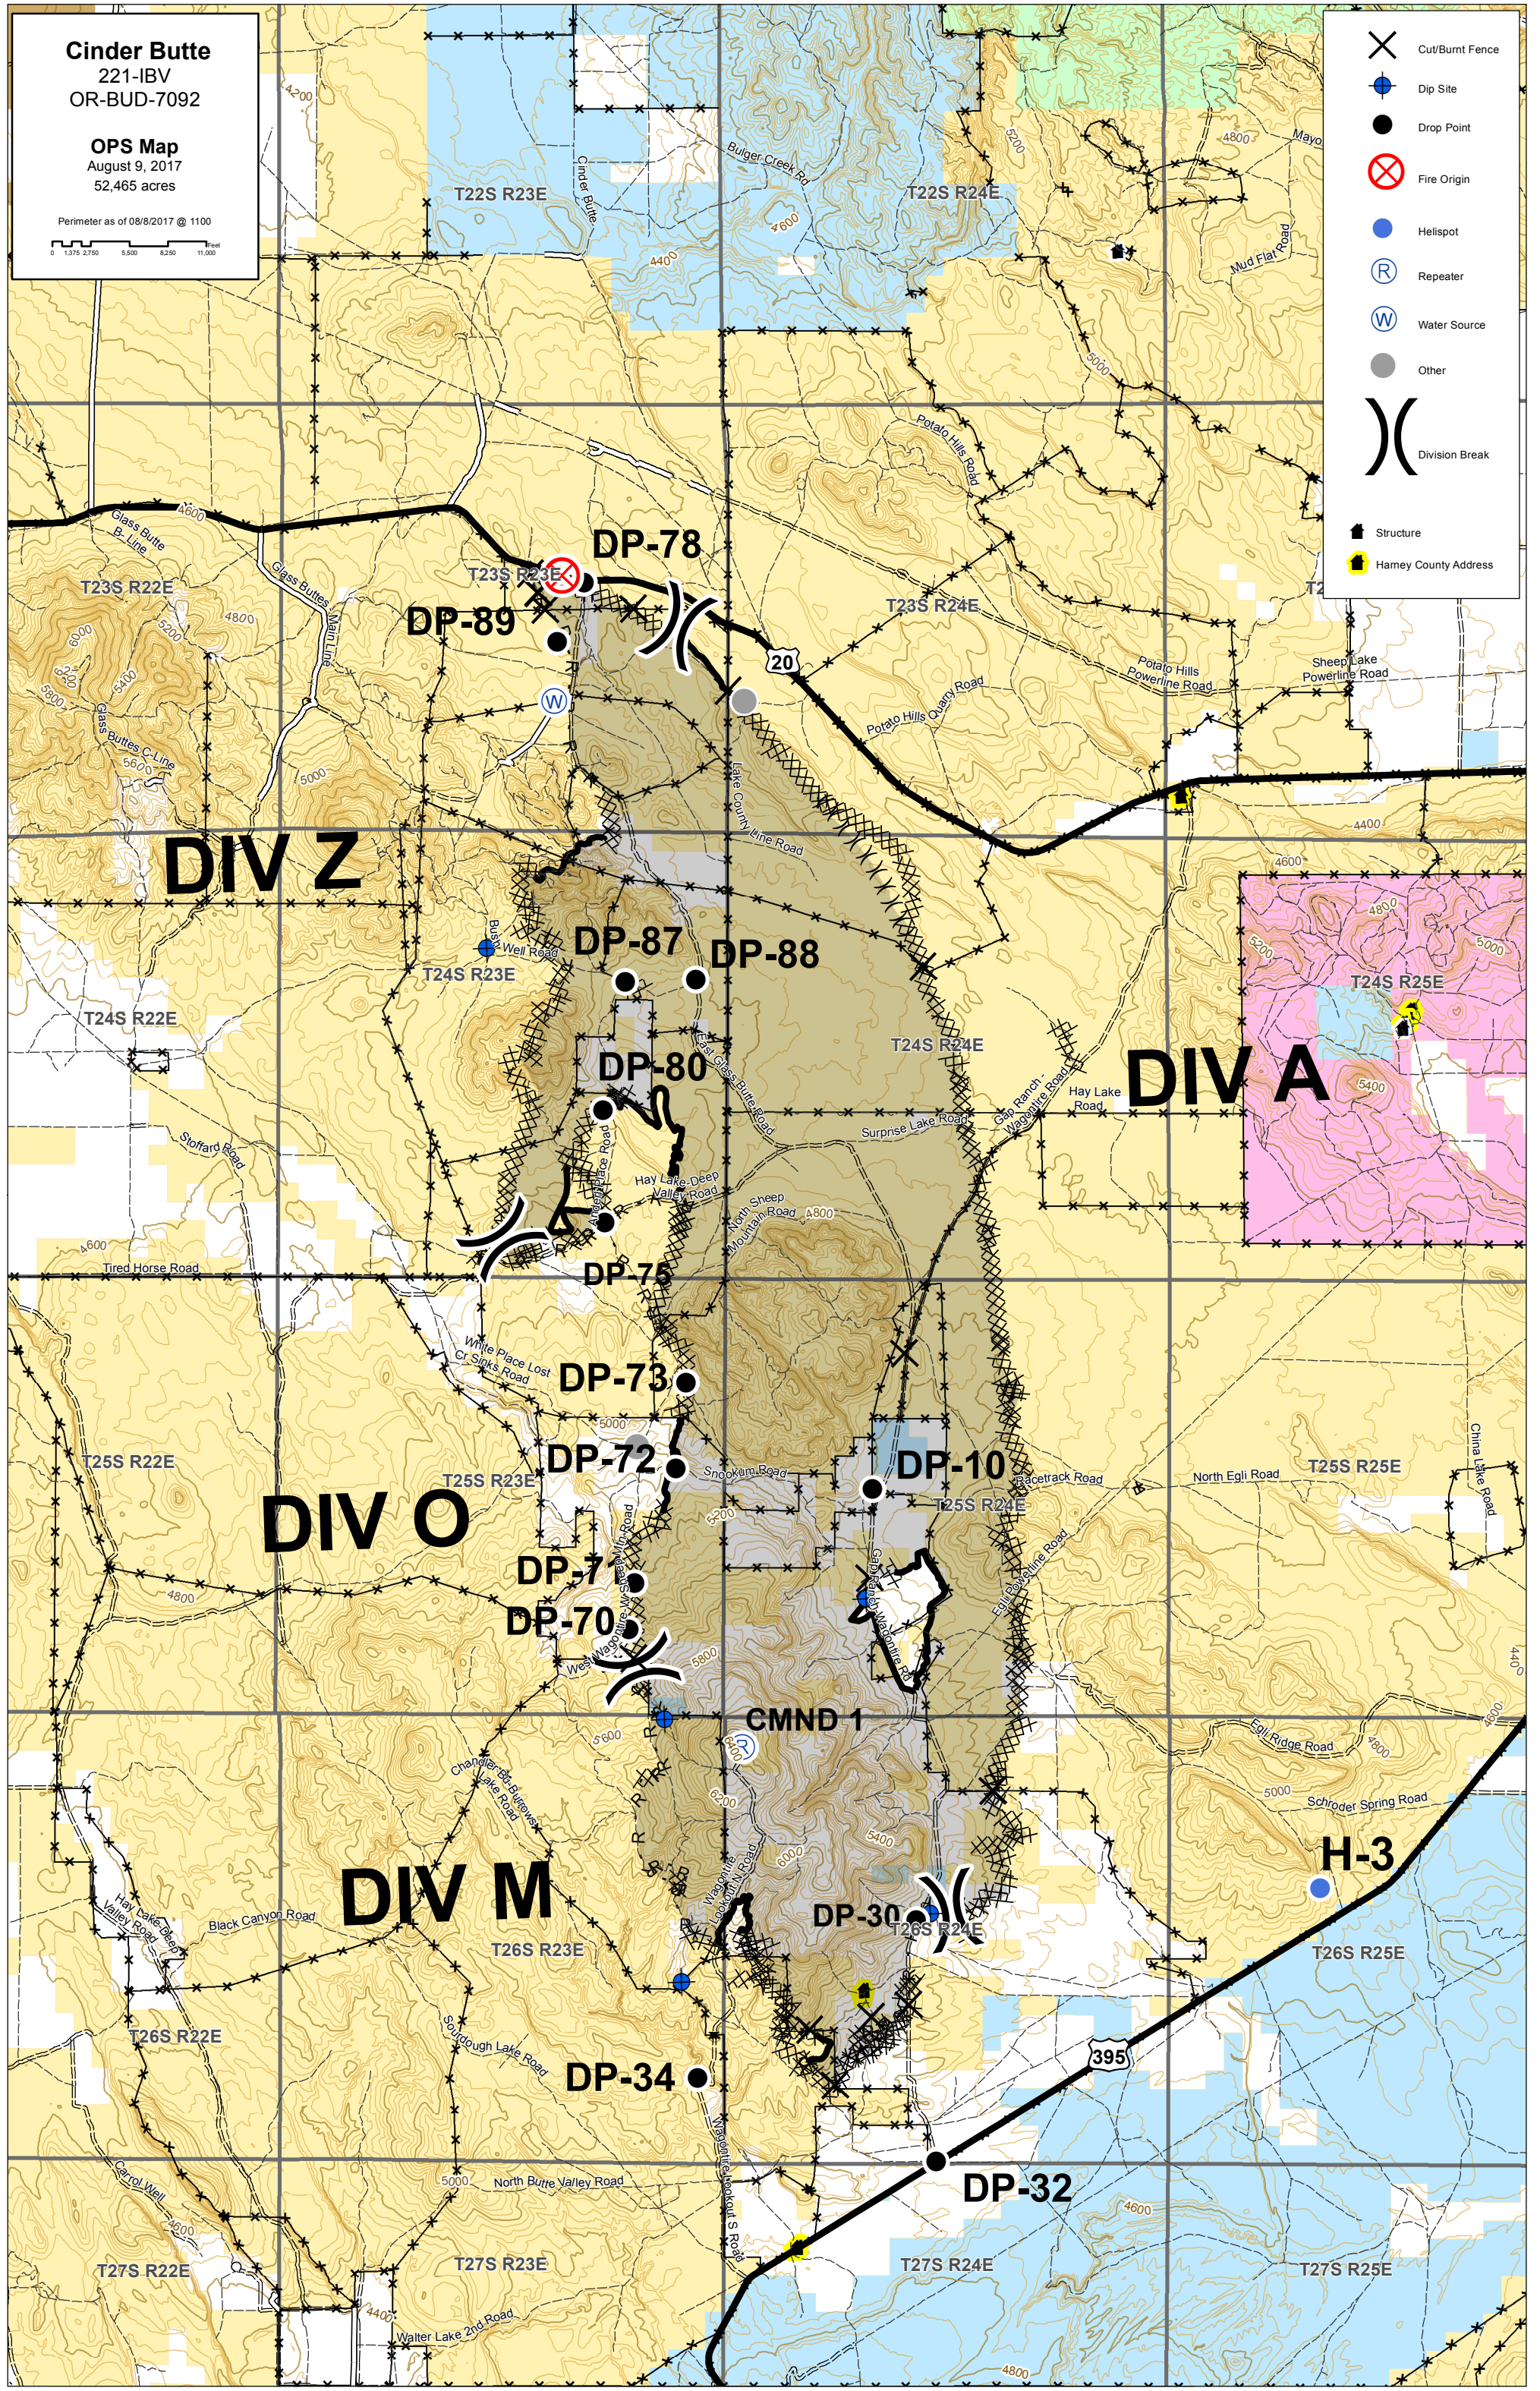

Cinder Butte
221-IBV
OR-BUD-7092

OPS Map
August 9, 2017
52,465 acres

Perimeter as of 08/8/2017 @ 1100

- Cut/Burnt Fence
- Dip Site
- Drop Point
- Fire Origin
- Hellspot
- Repeater
- Water Source
- Other
- Division Break
- Structure
- Harney County Address

DIV Z

DIV A

DIV O

DIV M

CMND 1

H-3

DP-78

DP-89

DP-87

DP-88

DP-80

DP-75

DP-73

DP-72

DP-71

DP-70

DP-10

DP-30

DP-34

DP-32

20

395