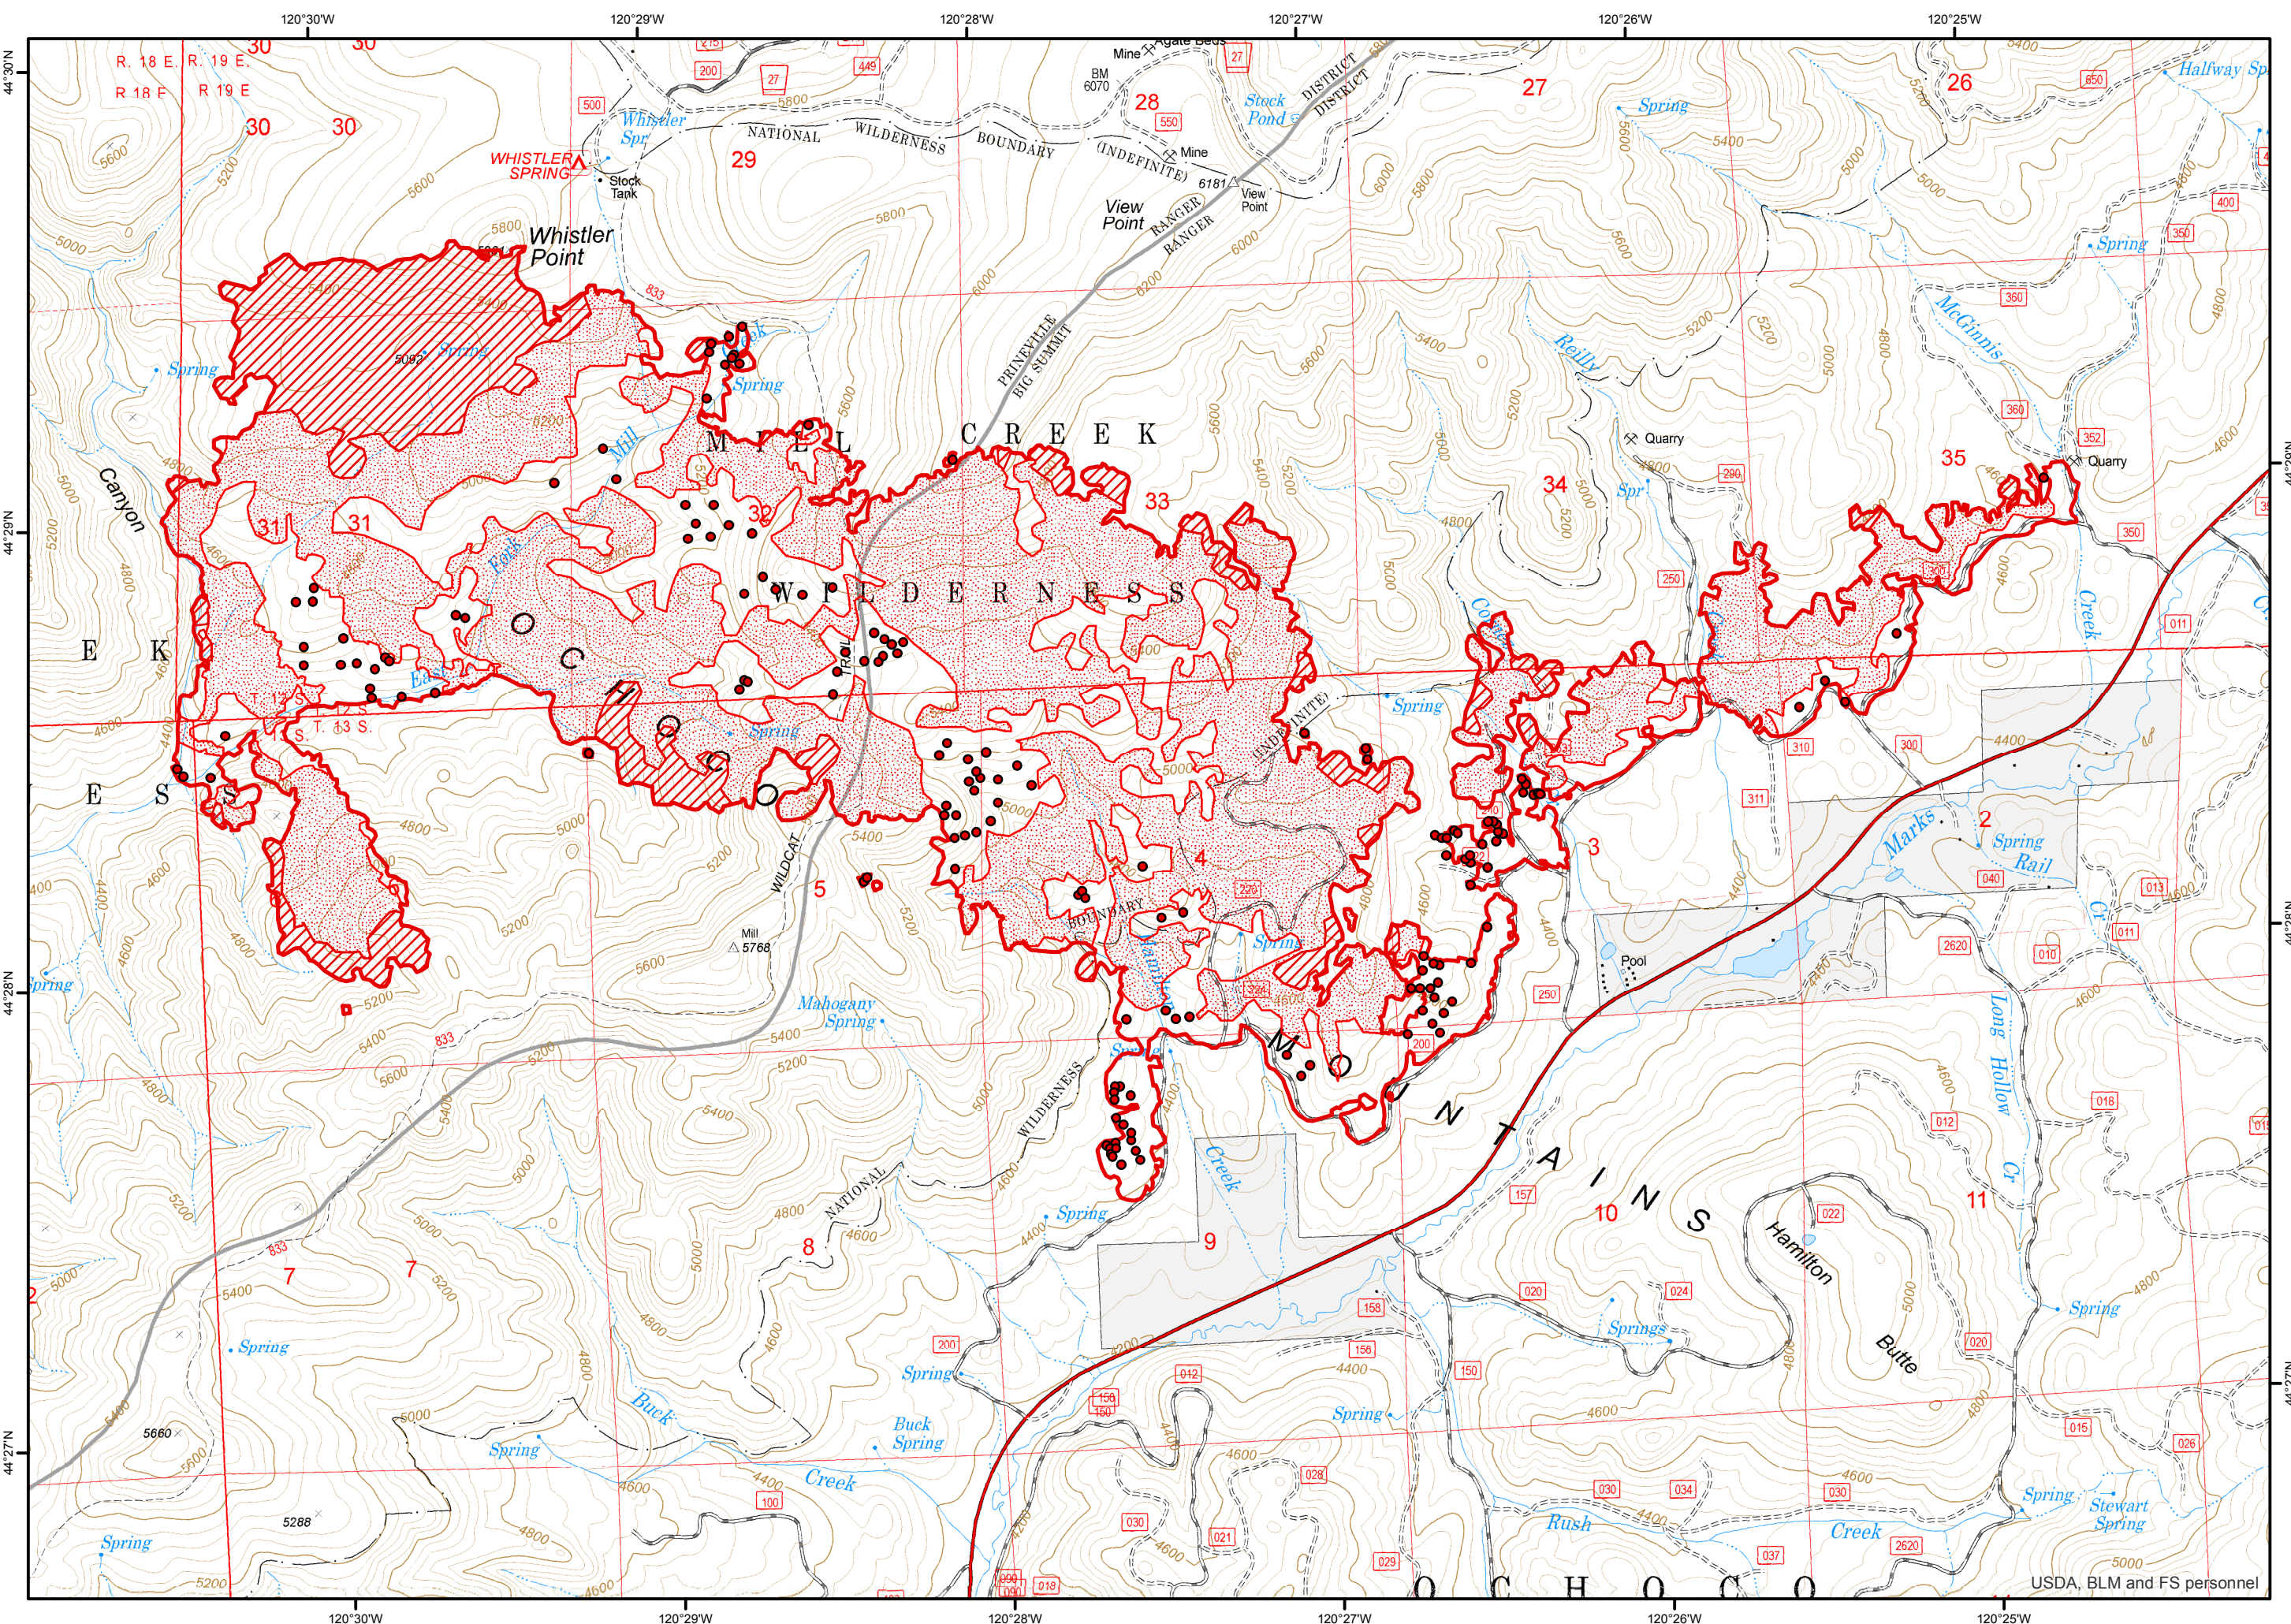

Desolation
OR-OCF-001135
Infrared Heat Sources
1:24,000

Heat Perimeter
Intense Heat Areas
Scattered Heat Areas
Isolated Heat Sources
NAD 1983 UTM Zone 10N

USDA, BLM and FS personnel
IR Interpreter: Brian Monroe
IR interpreted acres: 2,475
Date: 09/16/2017
Scan Date/Time: 09/16/17 0049 hrs