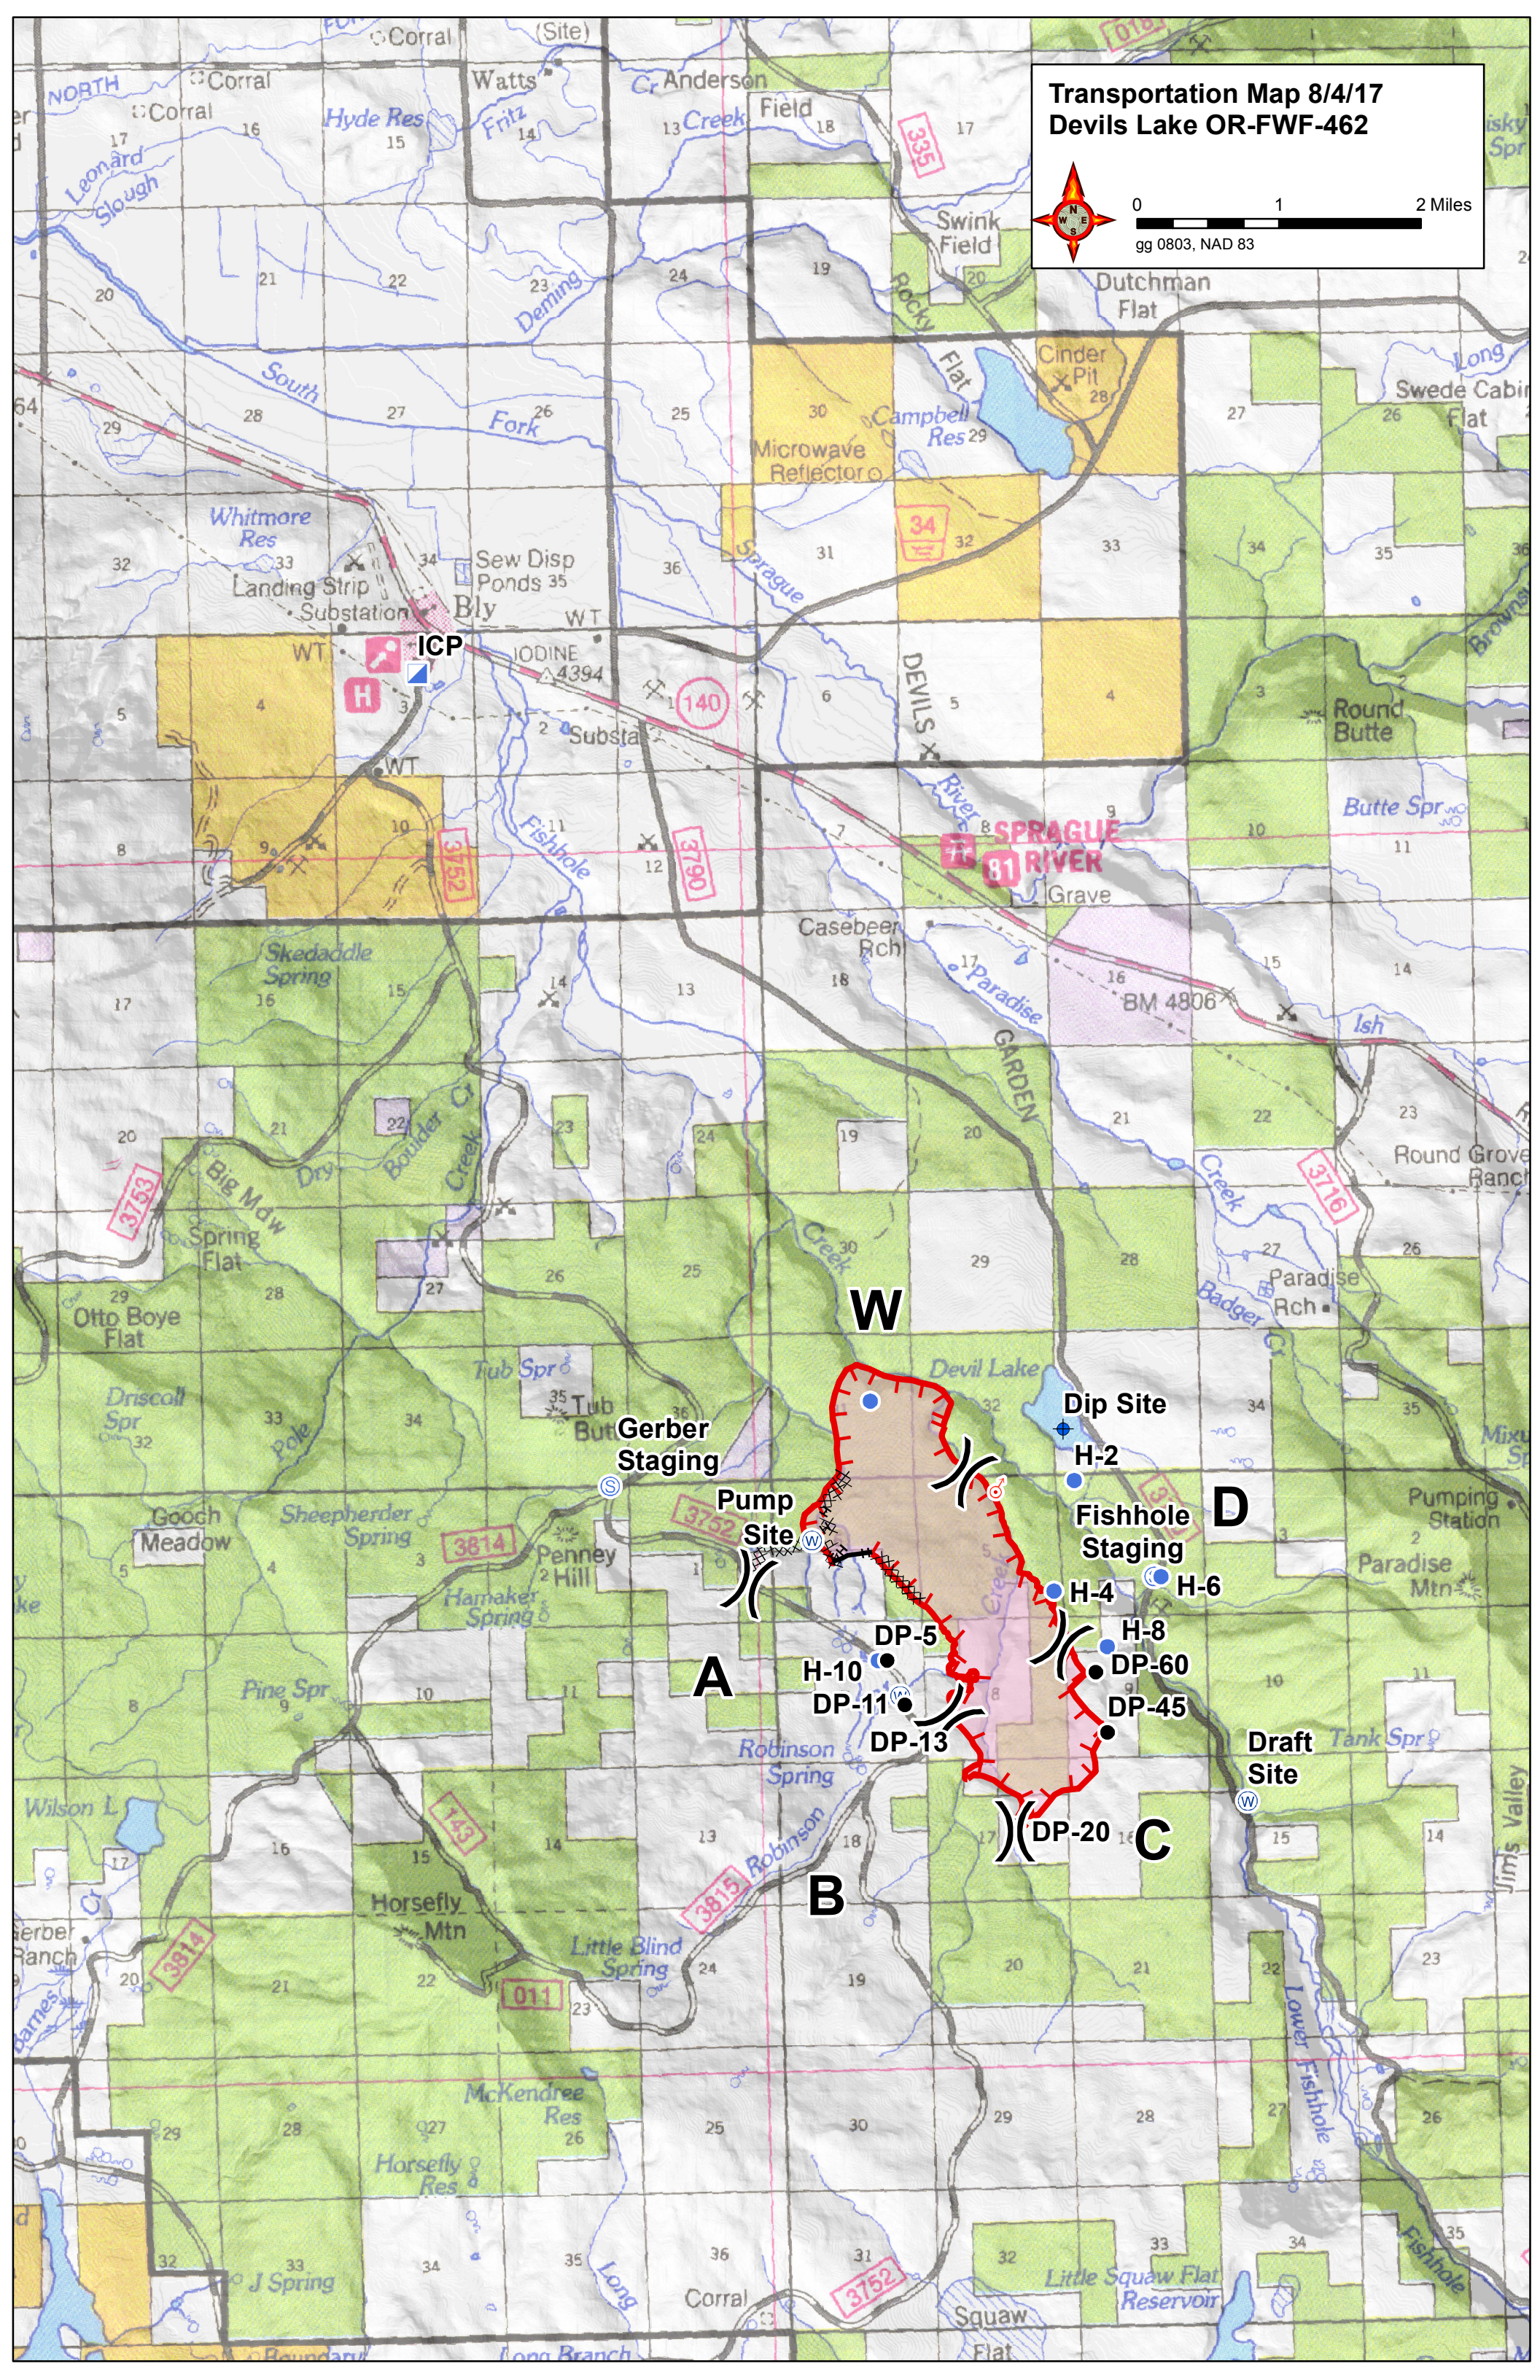

Transportation Map 8/4/17
Devils Lake OR-FWF-462

0 1 2 Miles

gg 0803, NAD 83

W

D

A

B

C