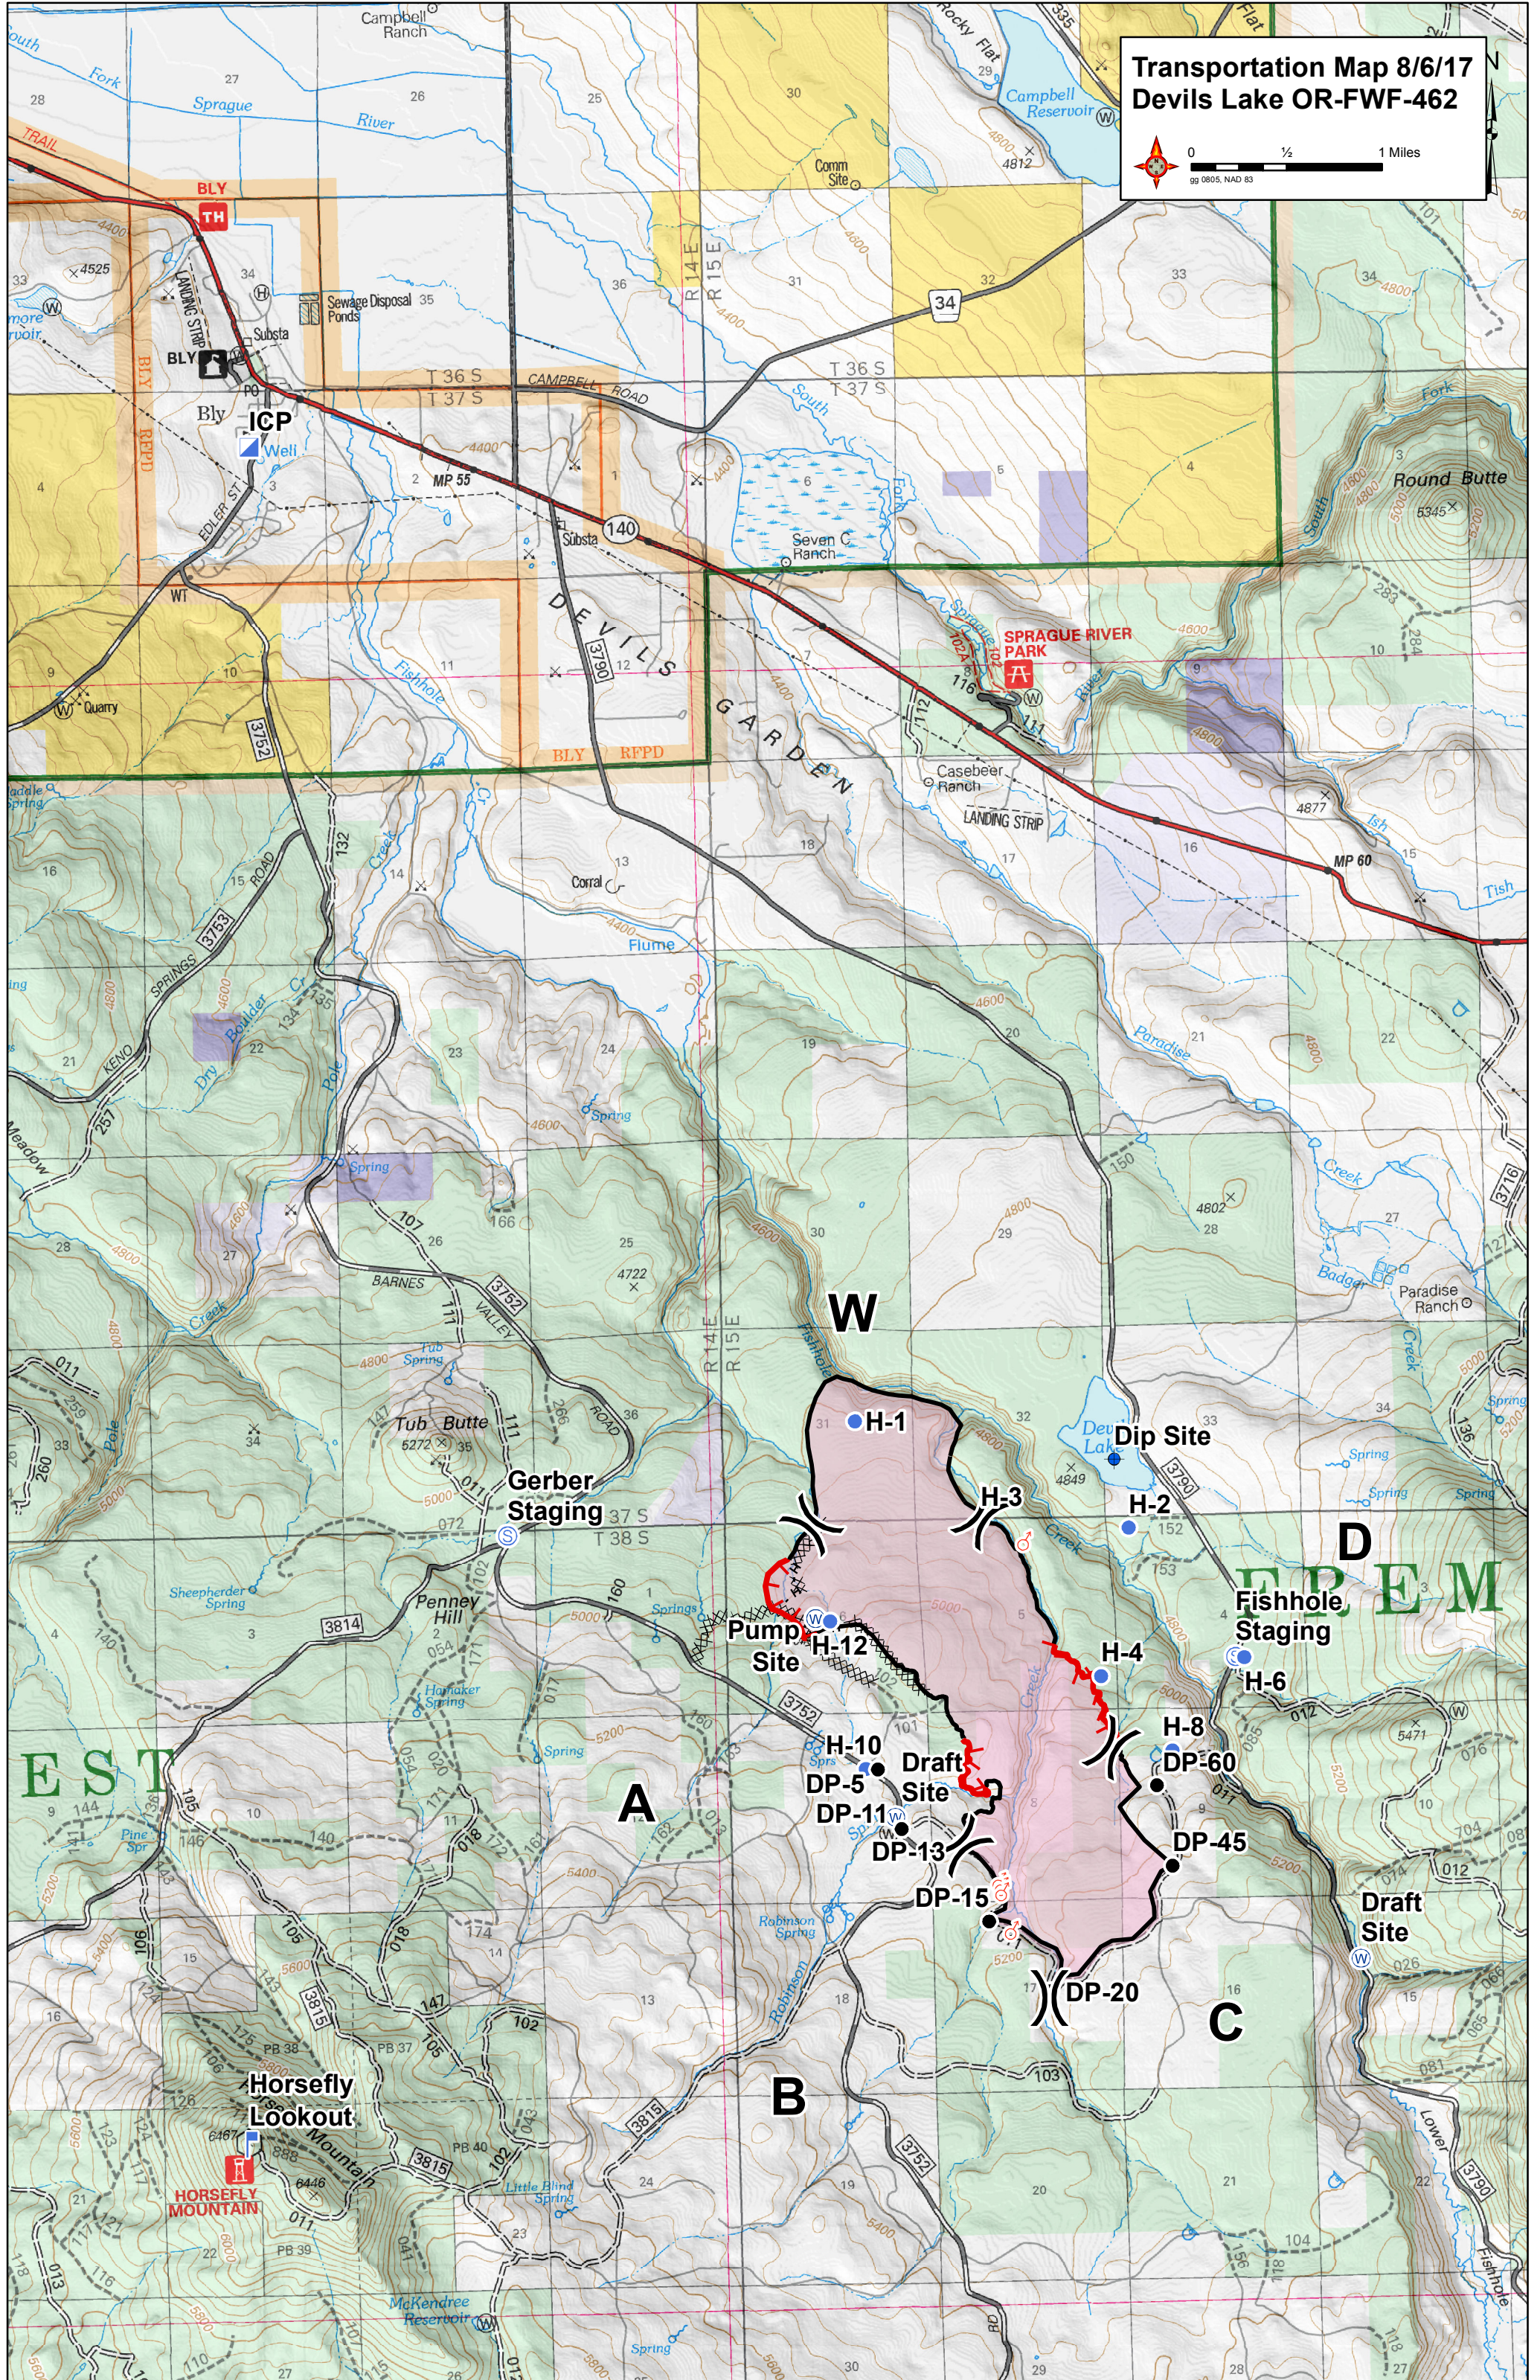

# Transportation Map 8/6/17 Devils Lake OR-FWF-462

EST

A

B

W

C

D  
E  
M

Horsefly Lookout

HORSEFLY MOUNTAIN

Gerber Staging

Pump Site

Draft Site

Dip Site

Fishhole Staging

Draft Site