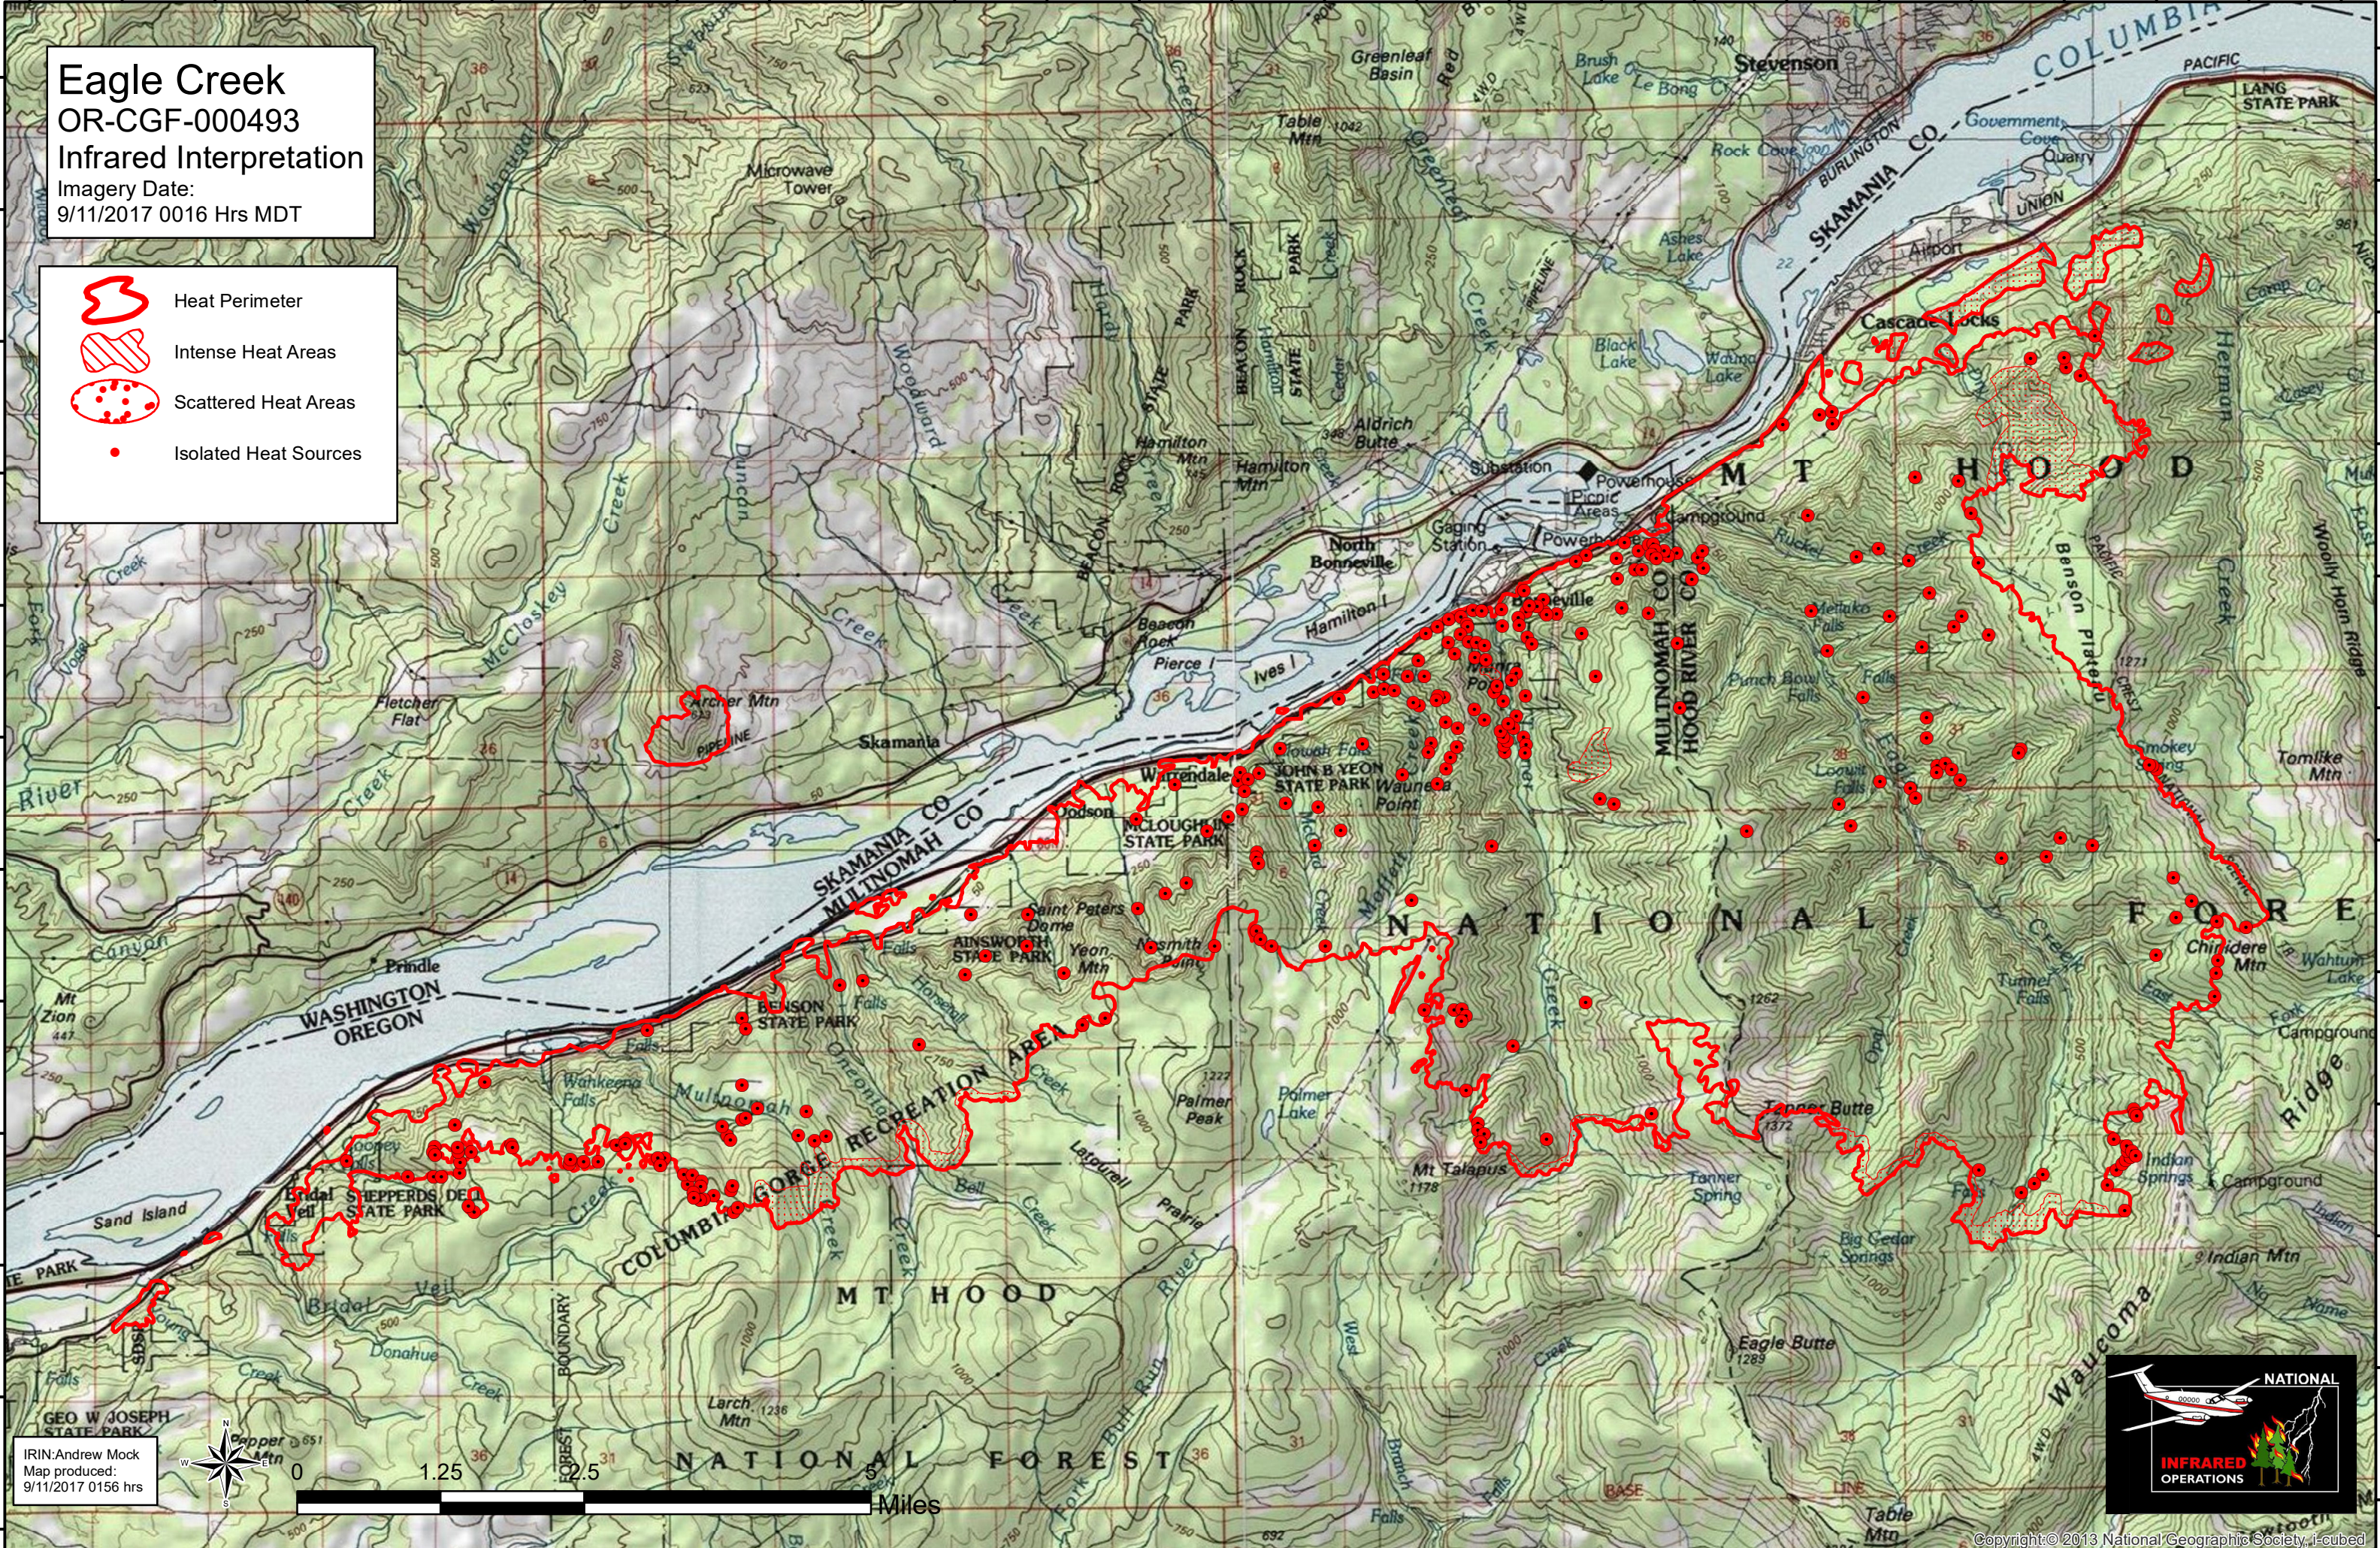

Eagle Creek
OR-CGF-000493
Infrared Interpretation
Imagery Date:
9/11/2017 0016 Hrs MDT

-  Heat Perimeter
-  Intense Heat Areas
-  Scattered Heat Areas
-  Isolated Heat Sources

IRIN: Andrew Mock
Map produced:
9/11/2017 0156 hrs