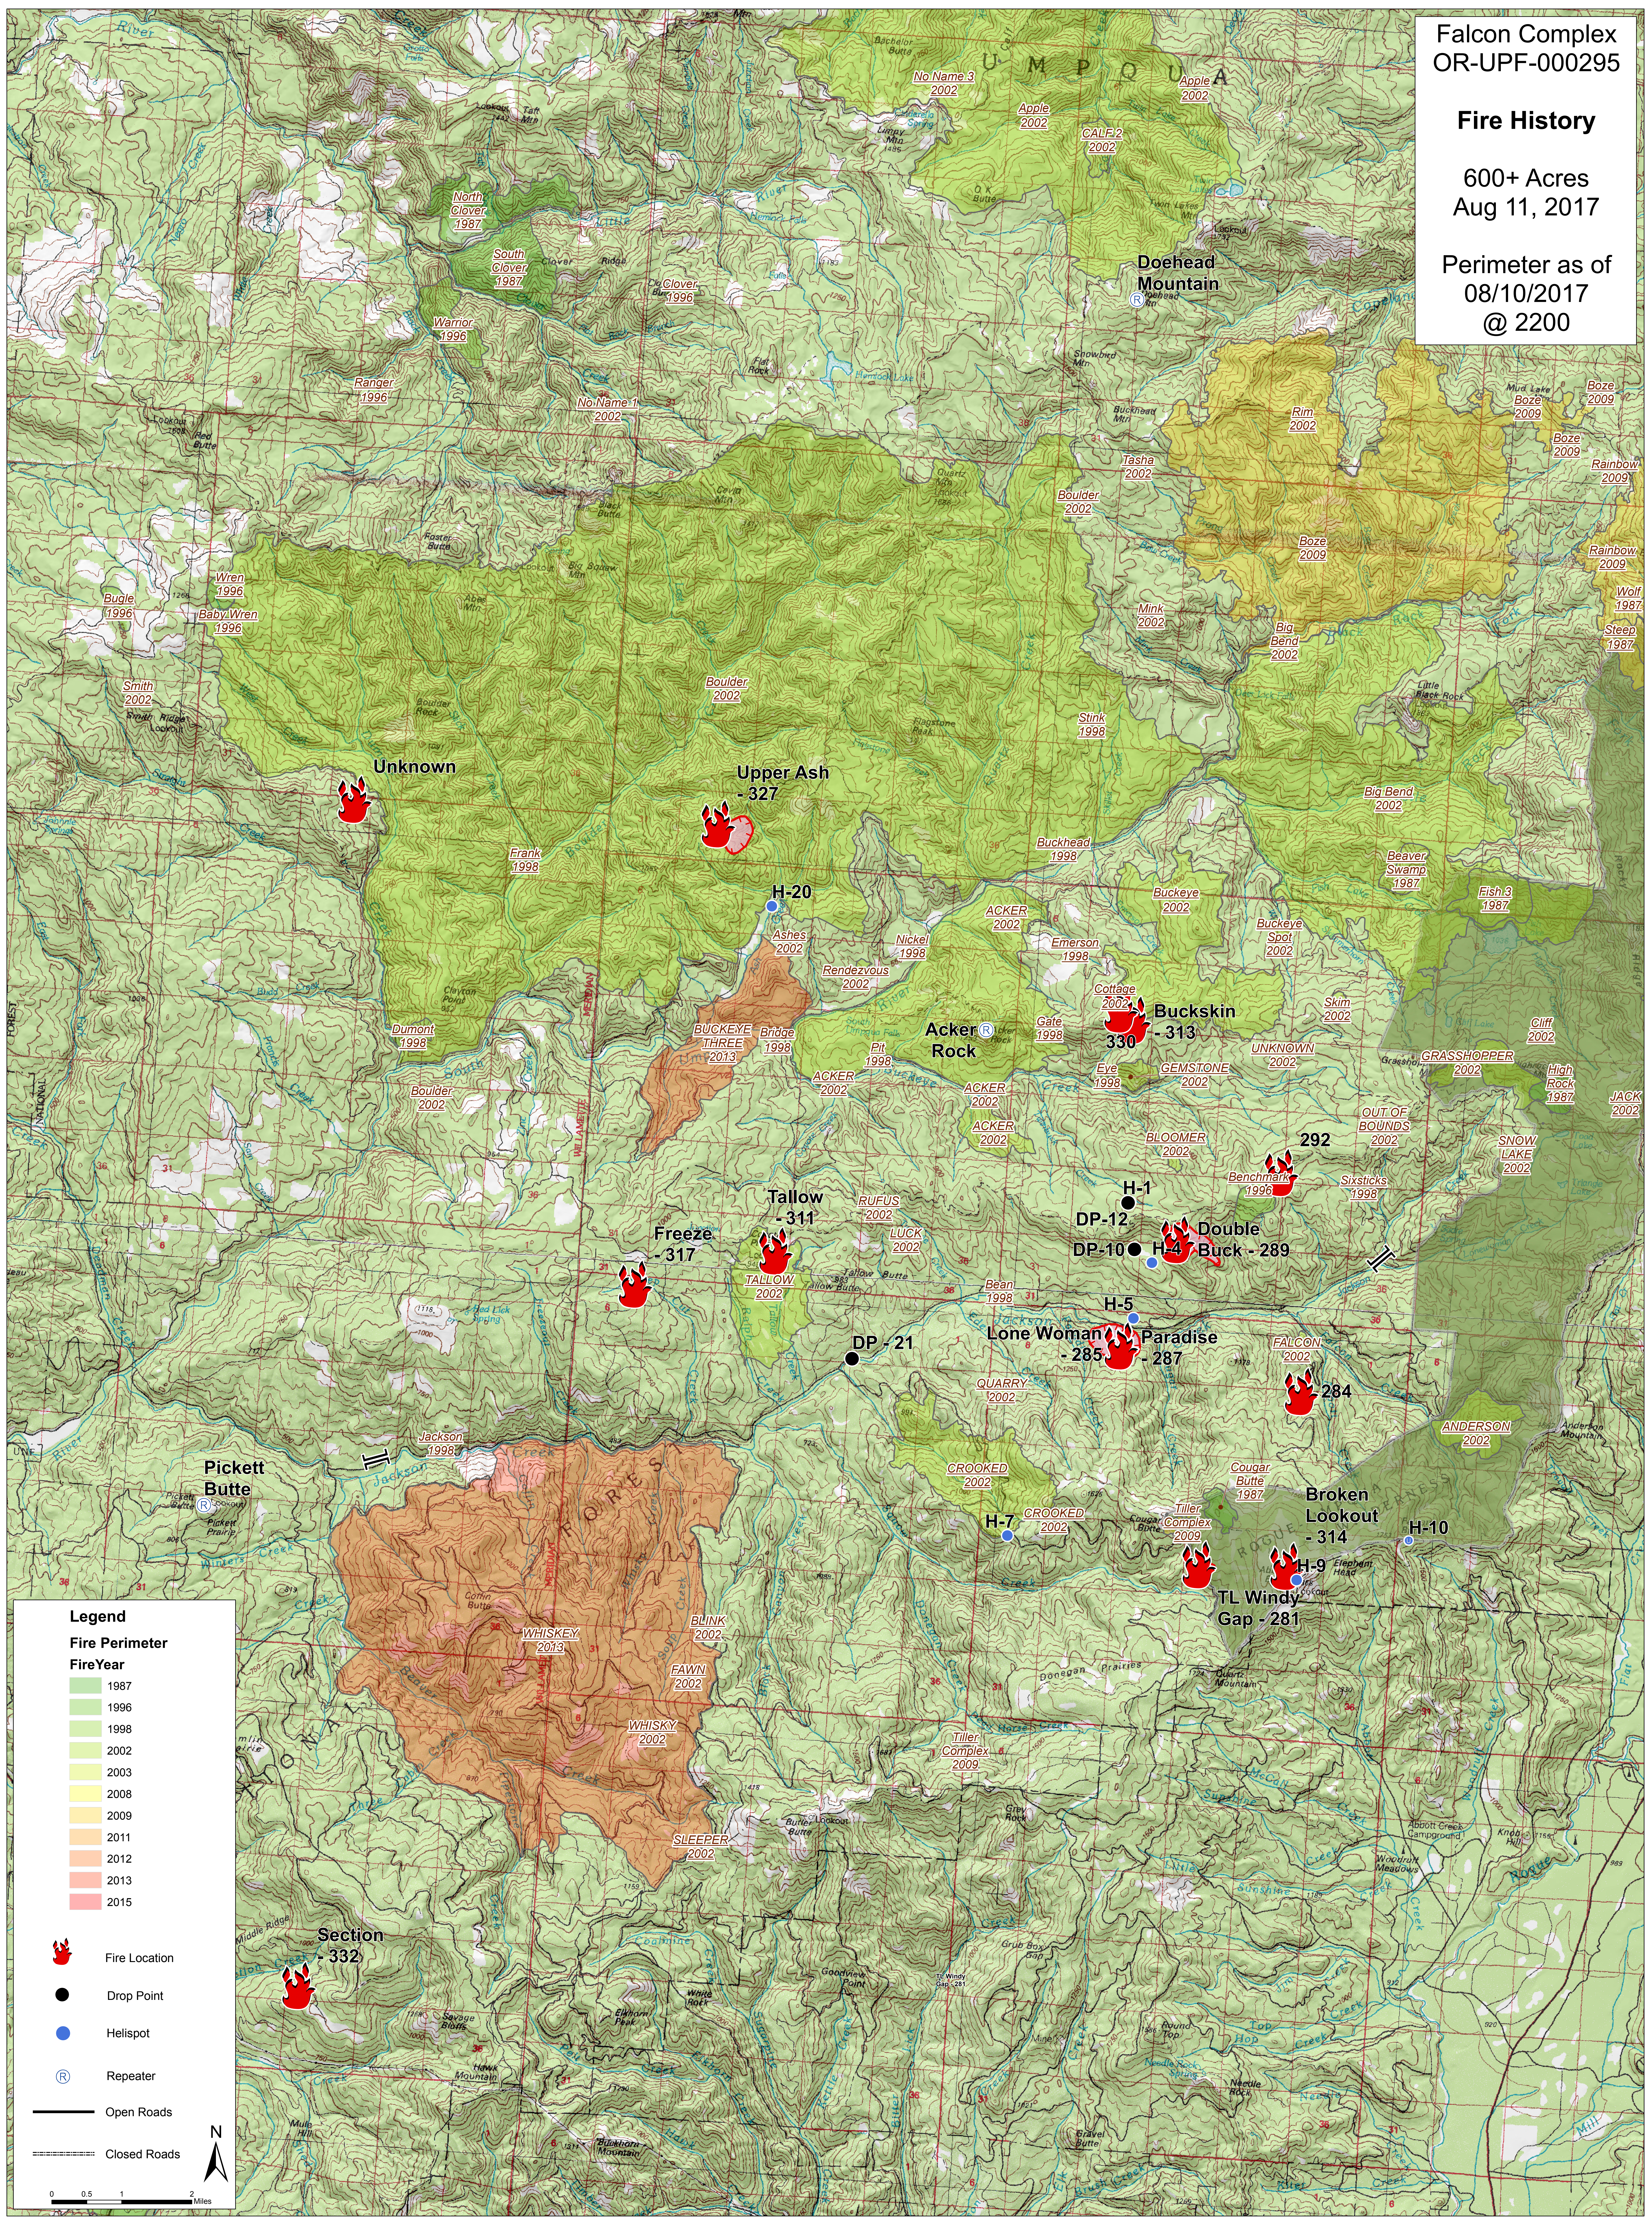

Fire History

600+ Acres
Aug 11, 2017

Perimeter as of
08/10/2017
@ 2200

Legend

Fire Perimeter

- Fire Year
- 1987
 - 1996
 - 1998
 - 2002
 - 2003
 - 2008
 - 2009
 - 2011
 - 2012
 - 2013
 - 2015

- Fire Location
- Drop Point
- Helispot
- Repeater
- Open Roads
- Closed Roads

0 0.5 1 2 Miles