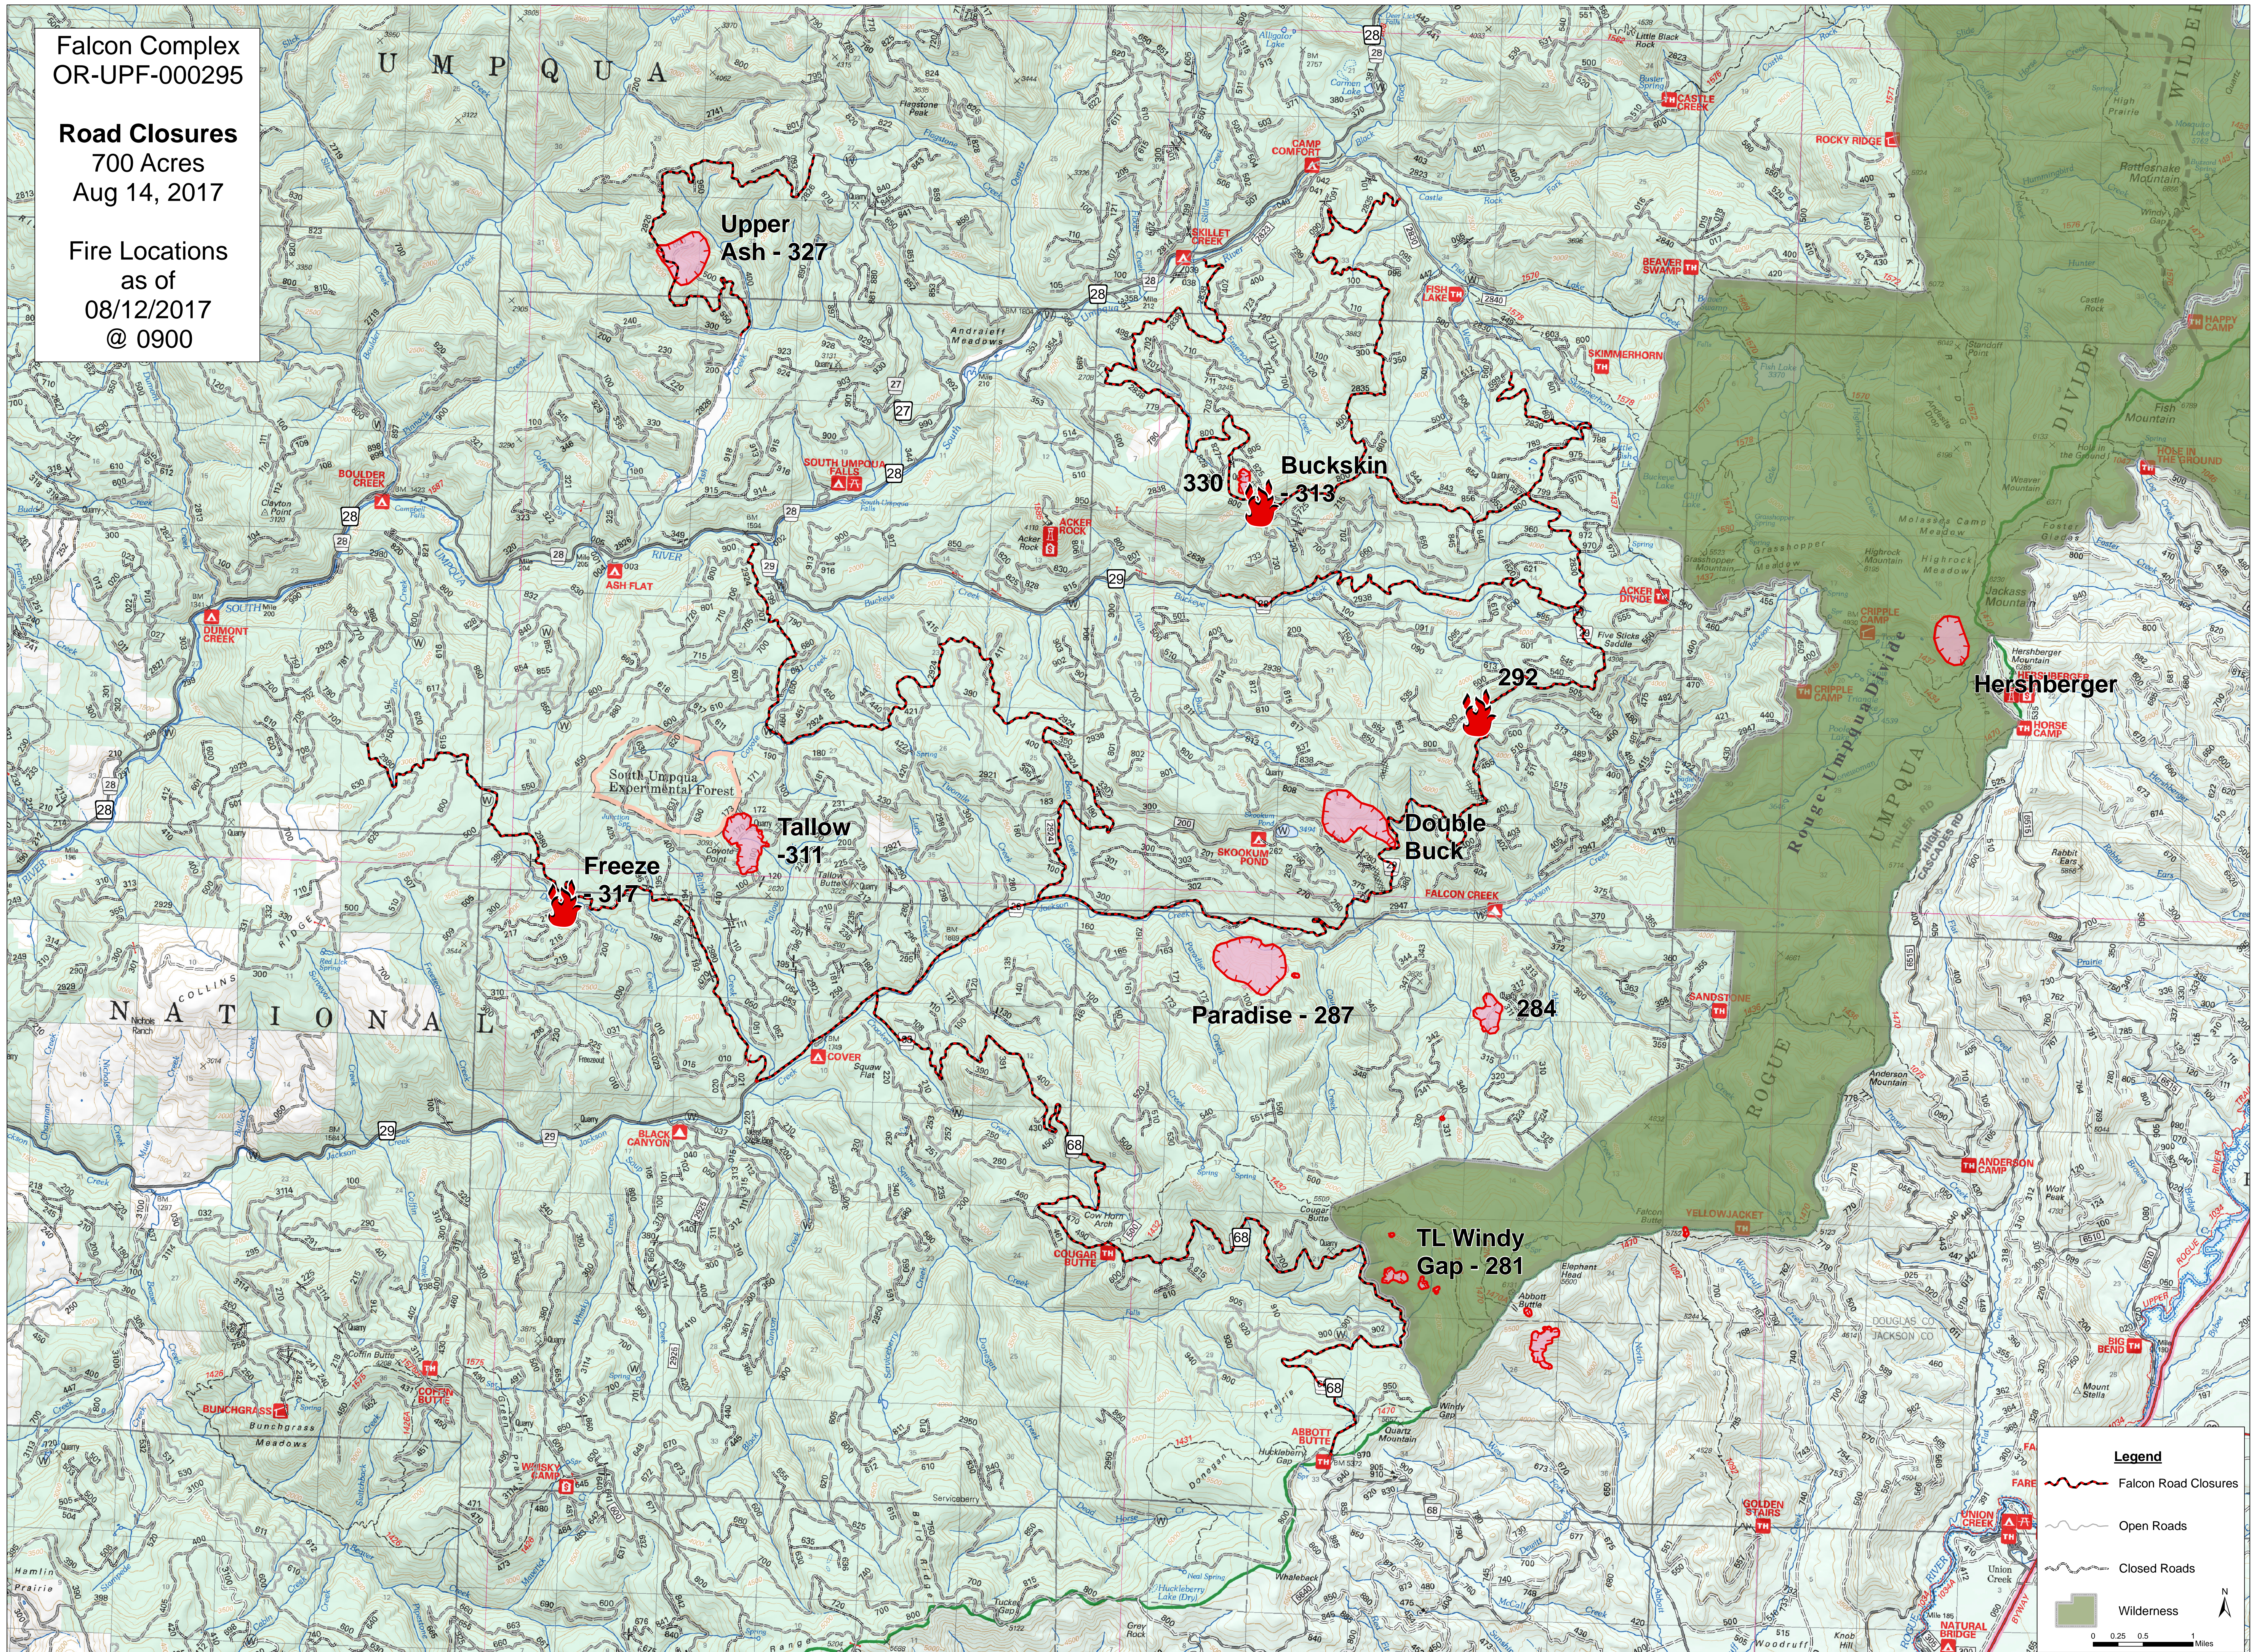

Falcon Complex
OR-UPF-000295

Road Closures
700 Acres
Aug 14, 2017

Fire Locations
as of
08/12/2017
@ 0900

Legend

- Falcon Road Closures
- Open Roads
- Closed Roads
- Wilderness

0 0.25 0.5 1 Miles