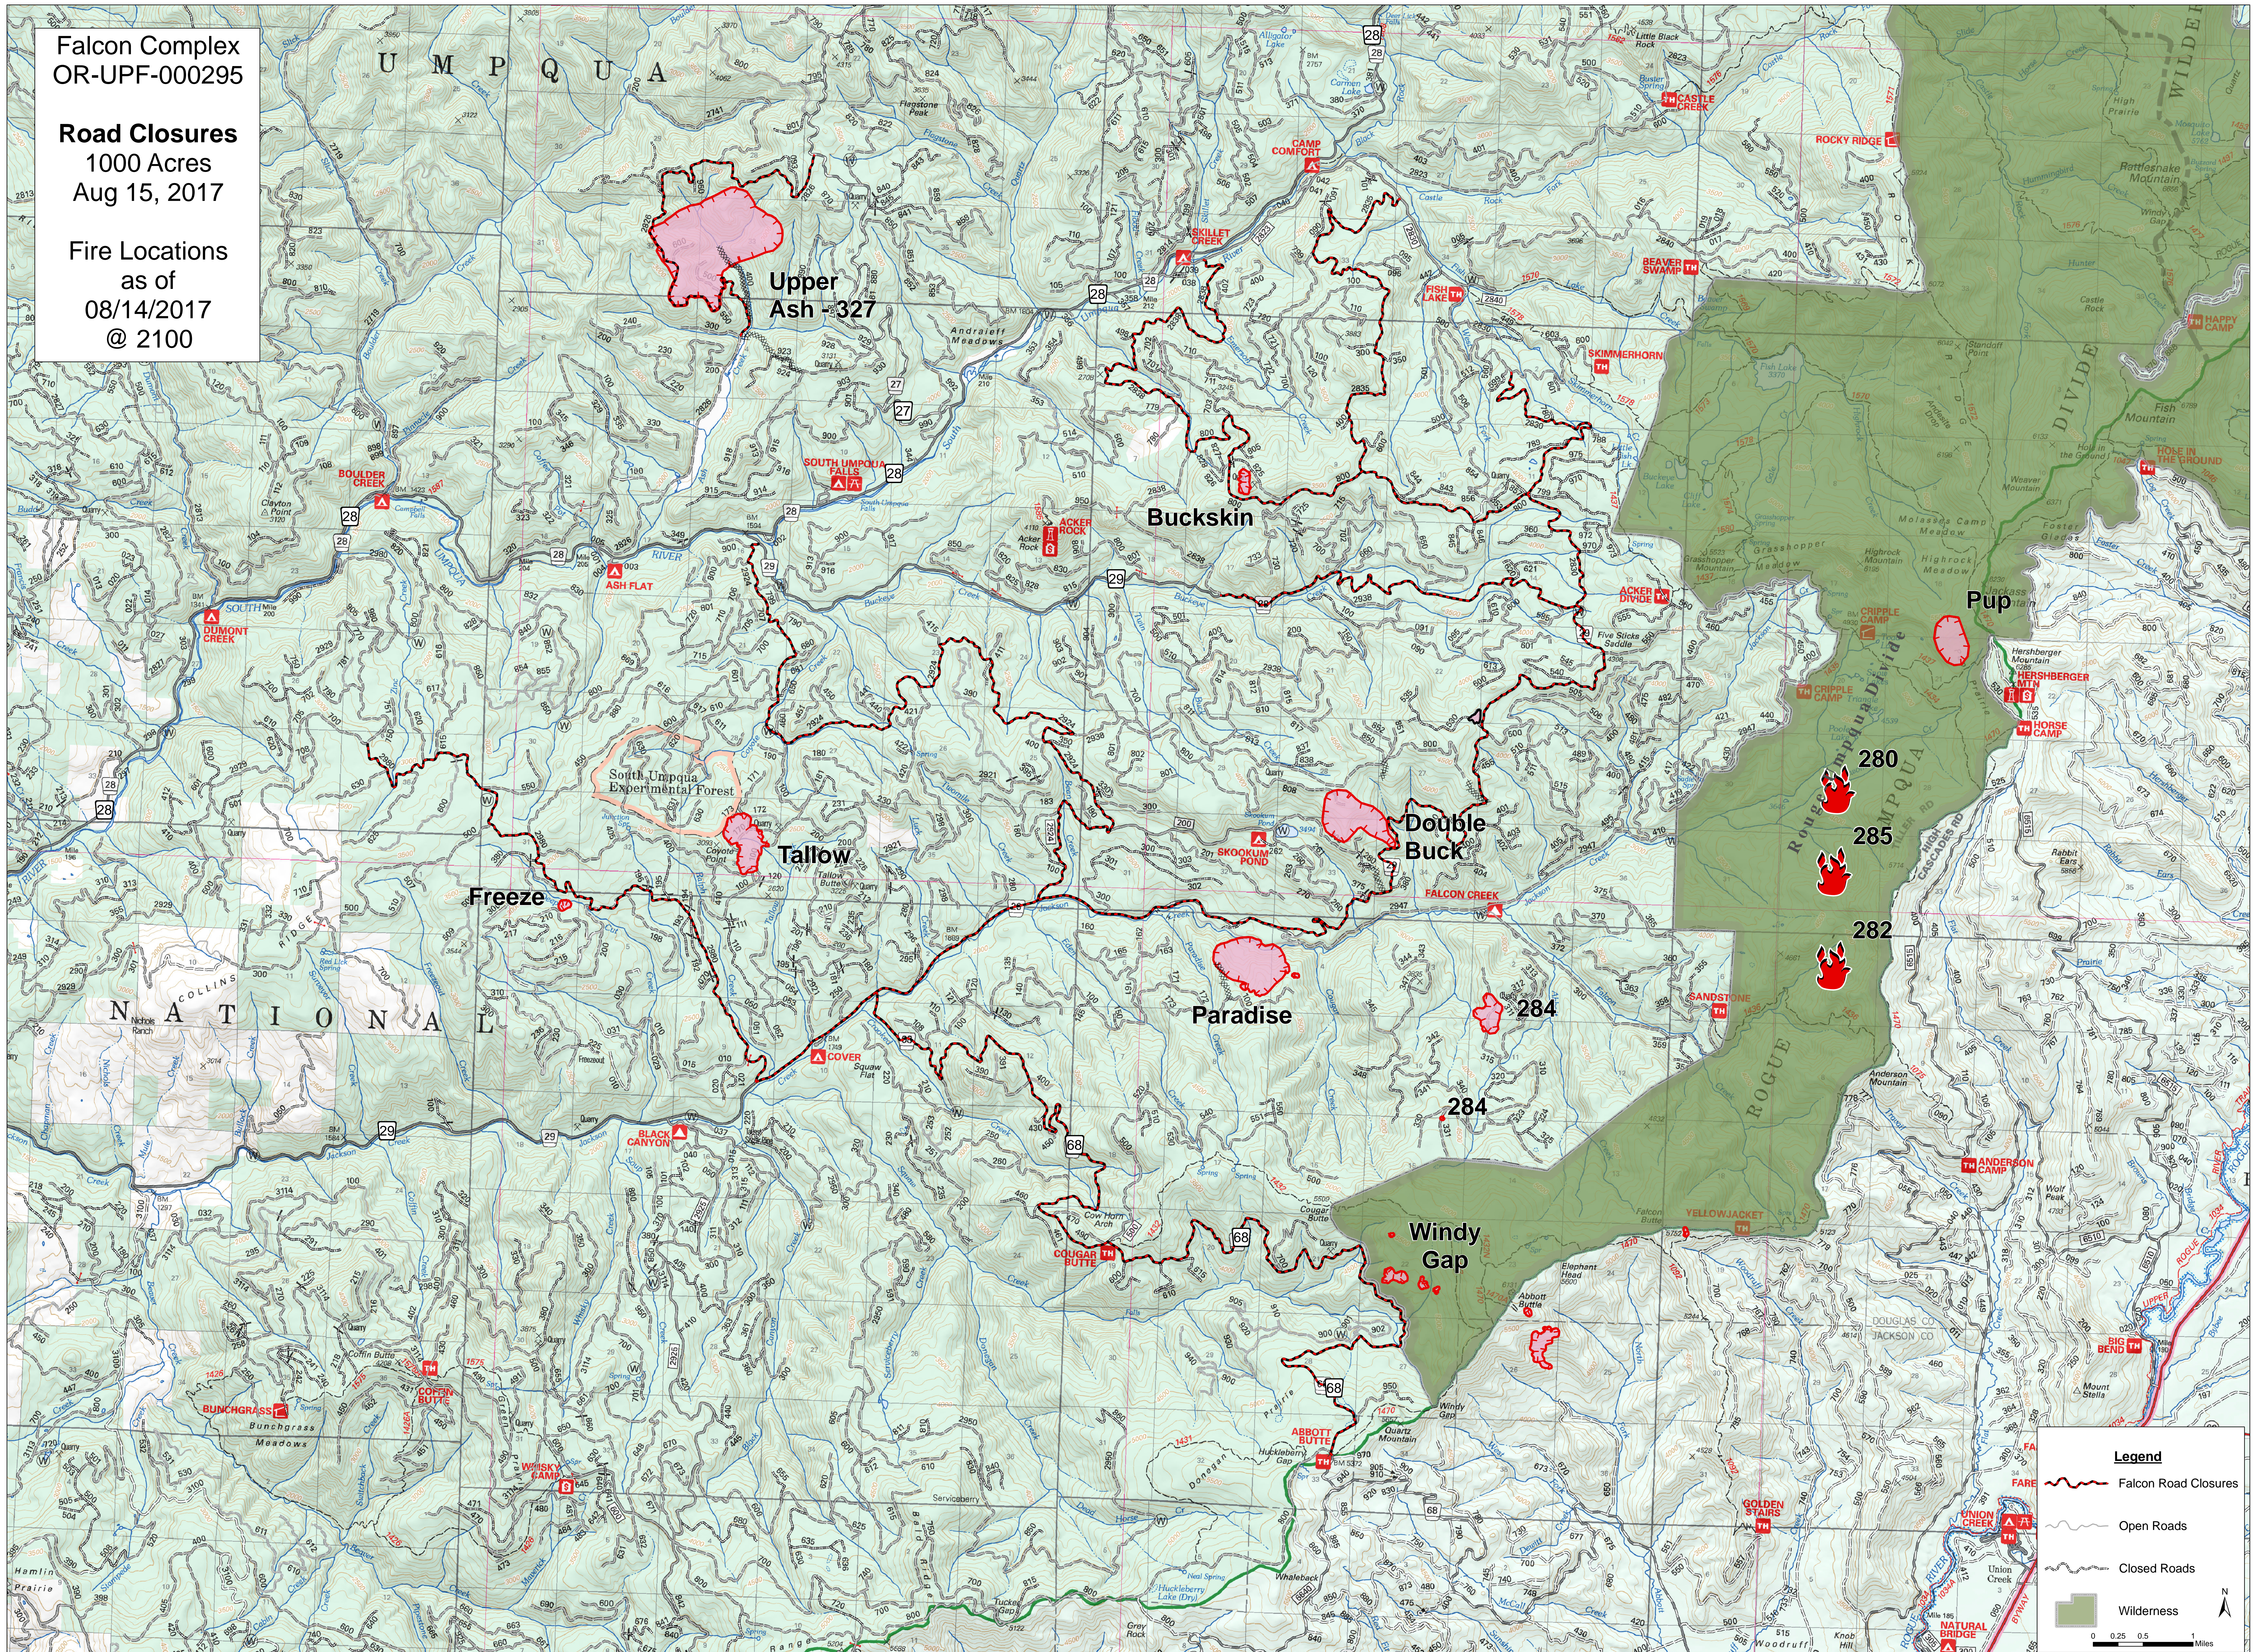

Falcon Complex  
OR-UPF-000295

Road Closures  
1000 Acres  
Aug 15, 2017

Fire Locations  
as of  
08/14/2017  
@ 2100

**Legend**

- Falcon Road Closures
- Open Roads
- Closed Roads
- Wilderness

0 0.25 0.5 1 Miles