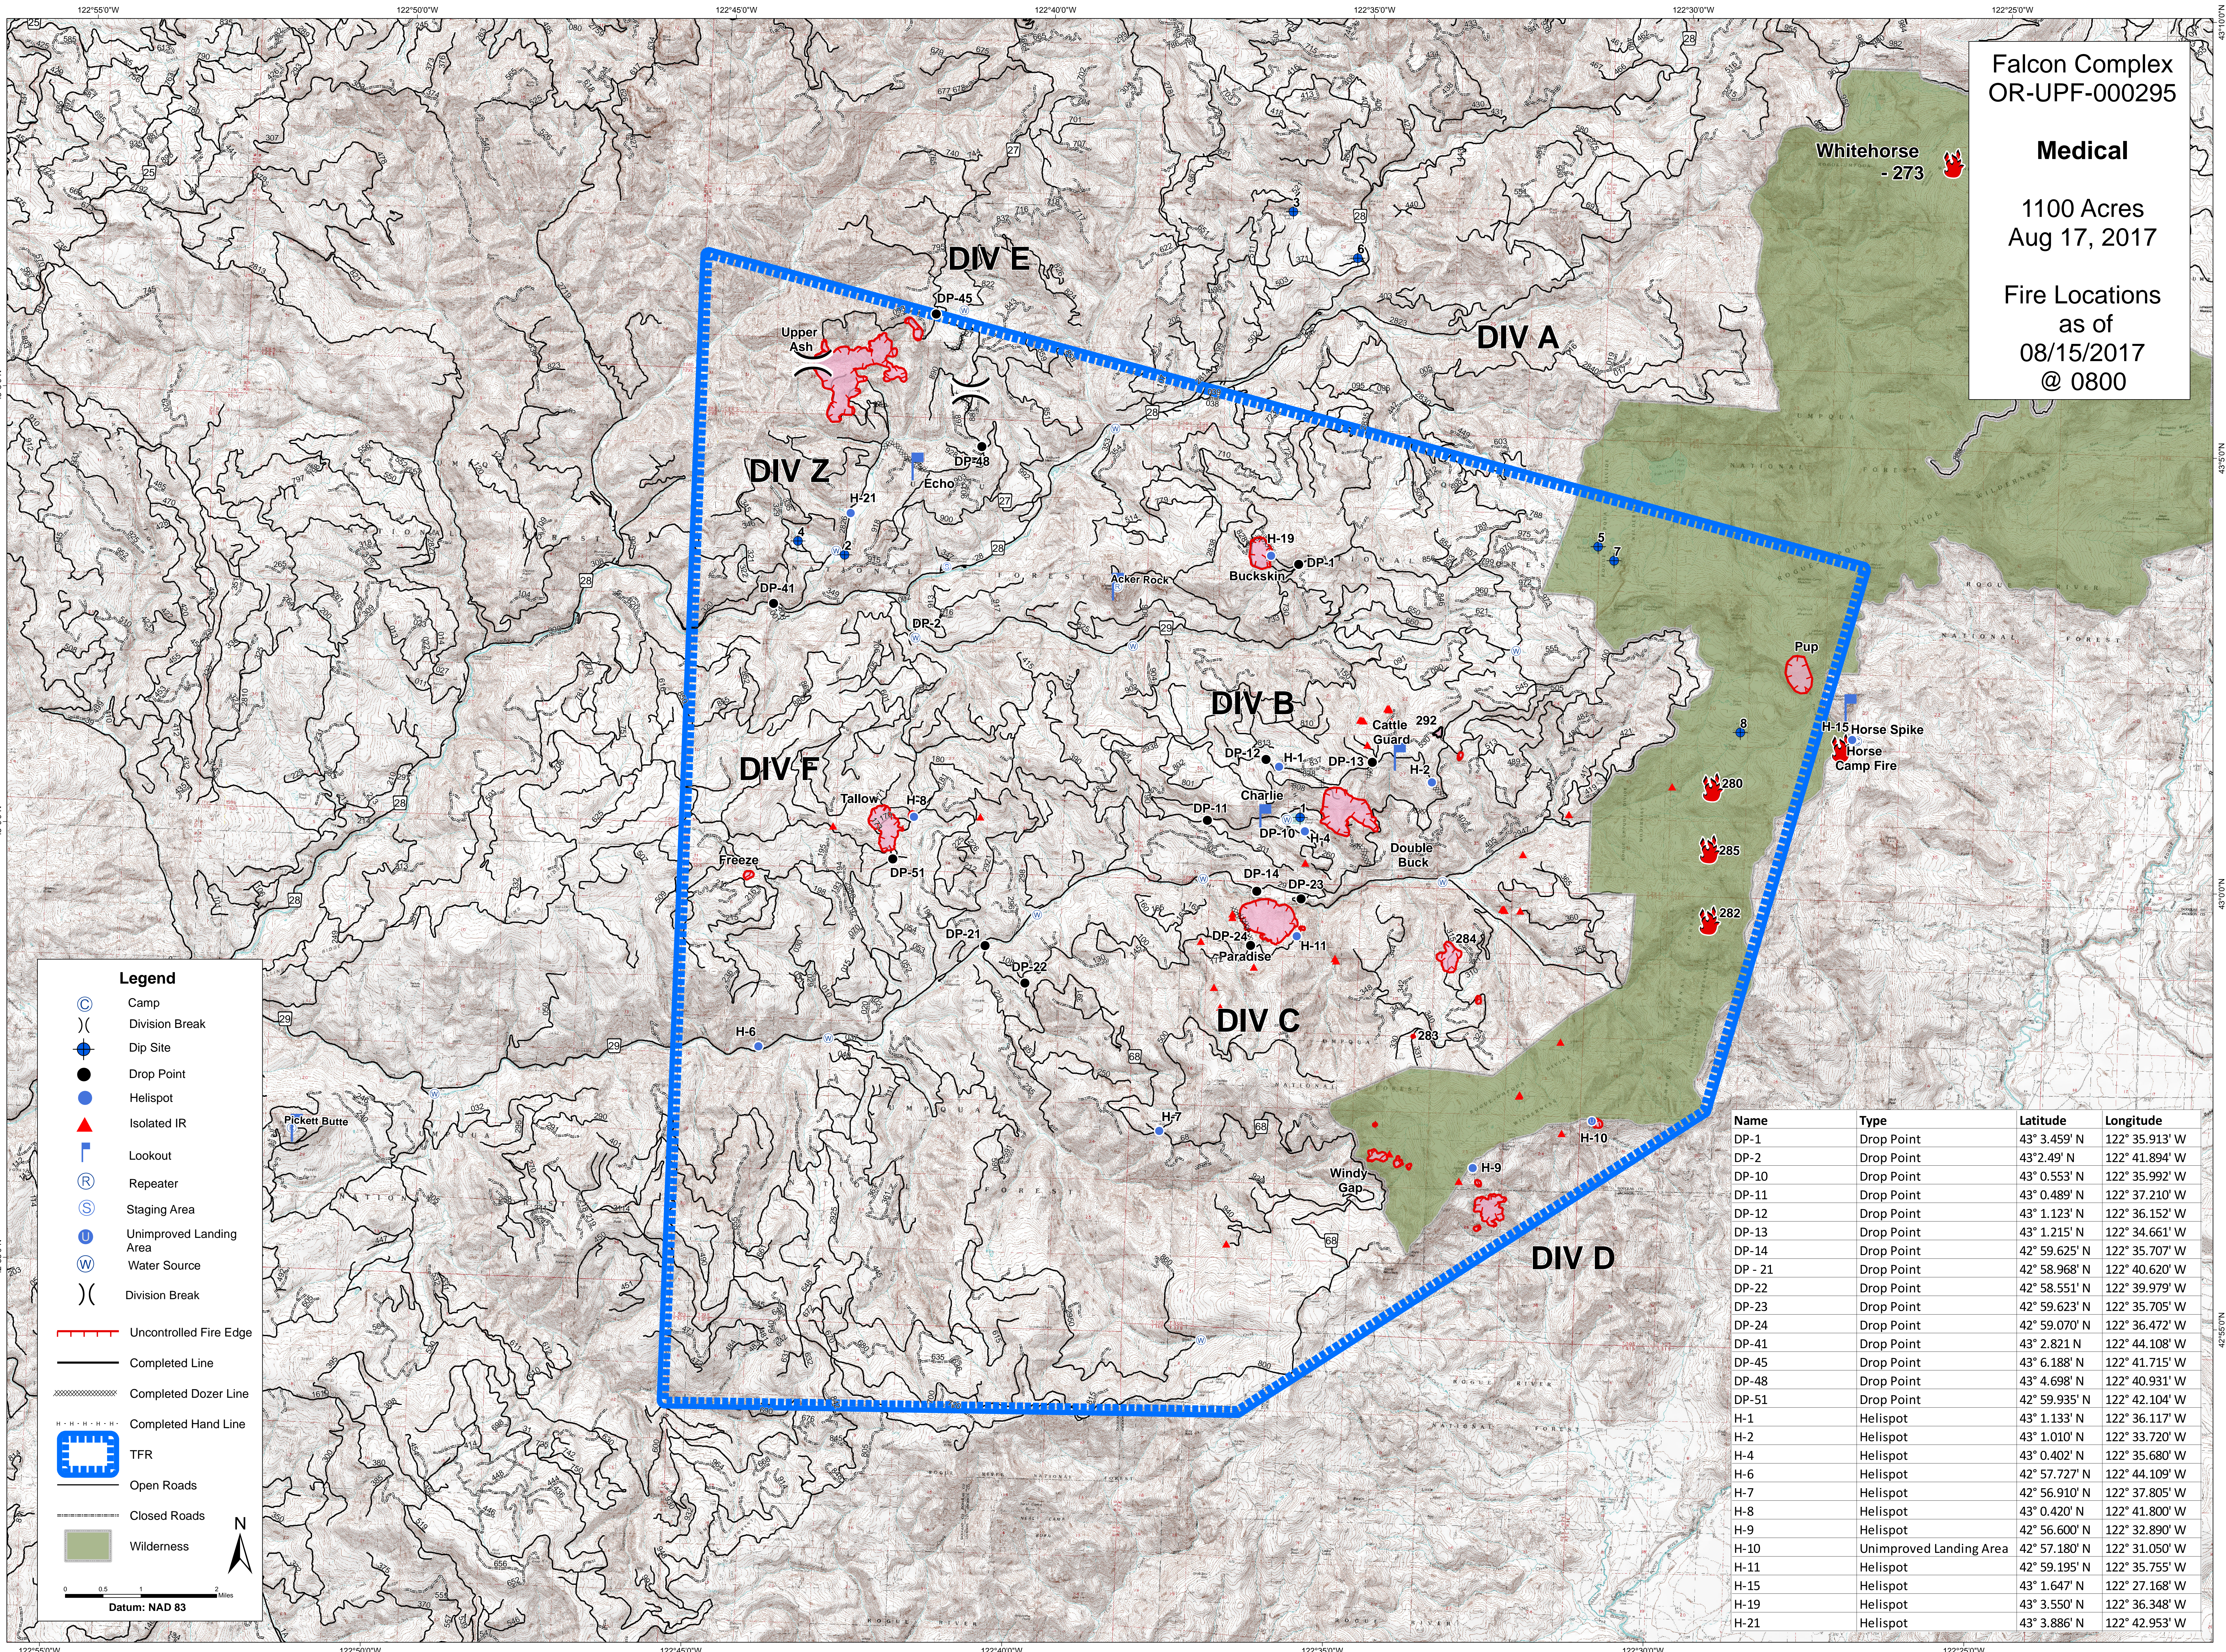

**Falcon Complex
OR-UPF-000295**

Medical

1100 Acres
Aug 17, 2017

Fire Locations
as of
08/15/2017
@ 0800

Name	Type	Latitude	Longitude
DP-1	Drop Point	43° 3.459' N	122° 35.913' W
DP-2	Drop Point	43° 2.49' N	122° 41.894' W
DP-10	Drop Point	43° 0.553' N	122° 35.992' W
DP-11	Drop Point	43° 0.489' N	122° 37.210' W
DP-12	Drop Point	43° 1.123' N	122° 36.152' W
DP-13	Drop Point	43° 1.215' N	122° 34.661' W
DP-14	Drop Point	42° 59.625' N	122° 35.707' W
DP - 21	Drop Point	42° 58.968' N	122° 40.620' W
DP-22	Drop Point	42° 58.551' N	122° 39.979' W
DP-23	Drop Point	42° 59.623' N	122° 35.705' W
DP-24	Drop Point	42° 59.070' N	122° 36.472' W
DP-41	Drop Point	43° 2.821' N	122° 44.108' W
DP-45	Drop Point	43° 6.188' N	122° 41.715' W
DP-48	Drop Point	43° 4.698' N	122° 40.931' W
DP-51	Drop Point	42° 59.935' N	122° 42.104' W
H-1	Helispot	43° 1.133' N	122° 36.117' W
H-2	Helispot	43° 1.010' N	122° 33.720' W
H-4	Helispot	43° 0.402' N	122° 35.680' W
H-6	Helispot	42° 57.727' N	122° 44.109' W
H-7	Helispot	42° 56.910' N	122° 37.805' W
H-8	Helispot	43° 0.420' N	122° 41.800' W
H-9	Helispot	42° 56.600' N	122° 32.890' W
H-10	Unimproved Landing Area	42° 57.180' N	122° 31.050' W
H-11	Helispot	42° 59.195' N	122° 35.755' W
H-15	Helispot	43° 1.647' N	122° 27.168' W
H-19	Helispot	43° 3.550' N	122° 36.348' W
H-21	Helispot	43° 3.886' N	122° 42.953' W