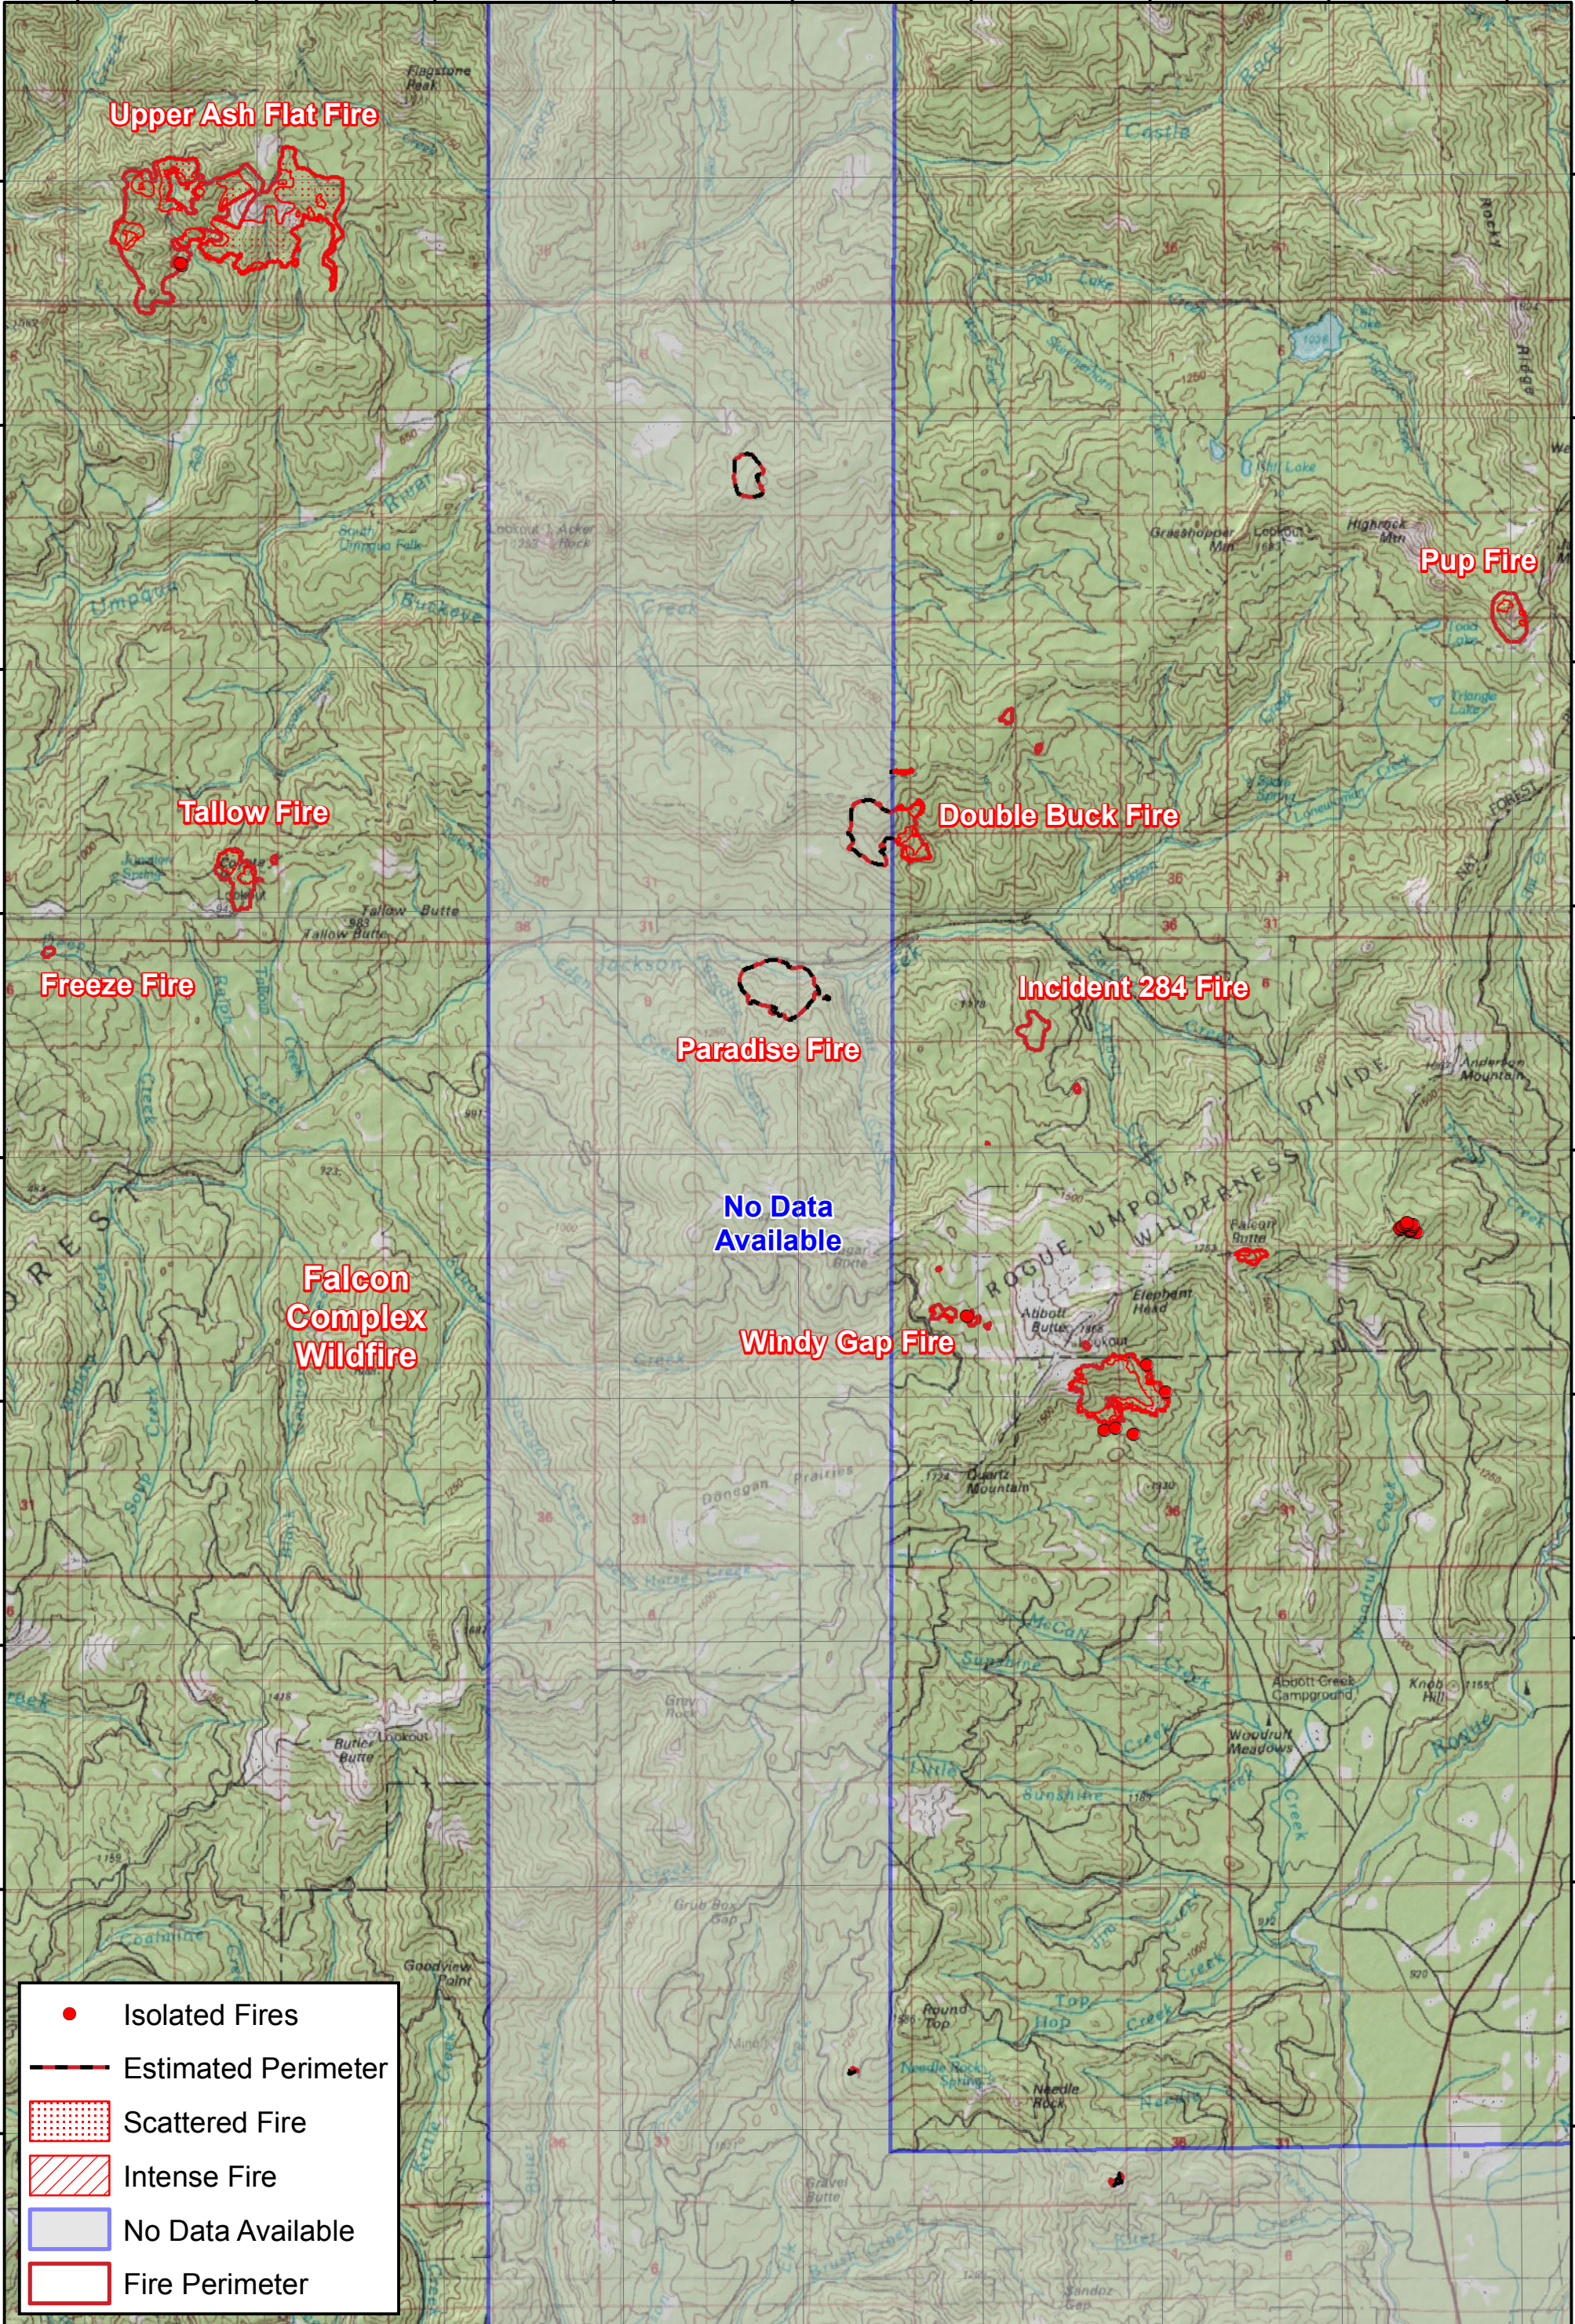

122°44'0"W 122°42'0"W 122°40'0"W 122°38'0"W 122°36'0"W 122°34'0"W 122°32'0"W 122°30'0"W 122°28'0"W

	Isolated Fires
	Estimated Perimeter
	Scattered Fire
	Intense Fire
	No Data Available
	Fire Perimeter

0 0.5 1 2 3 4 5 Miles