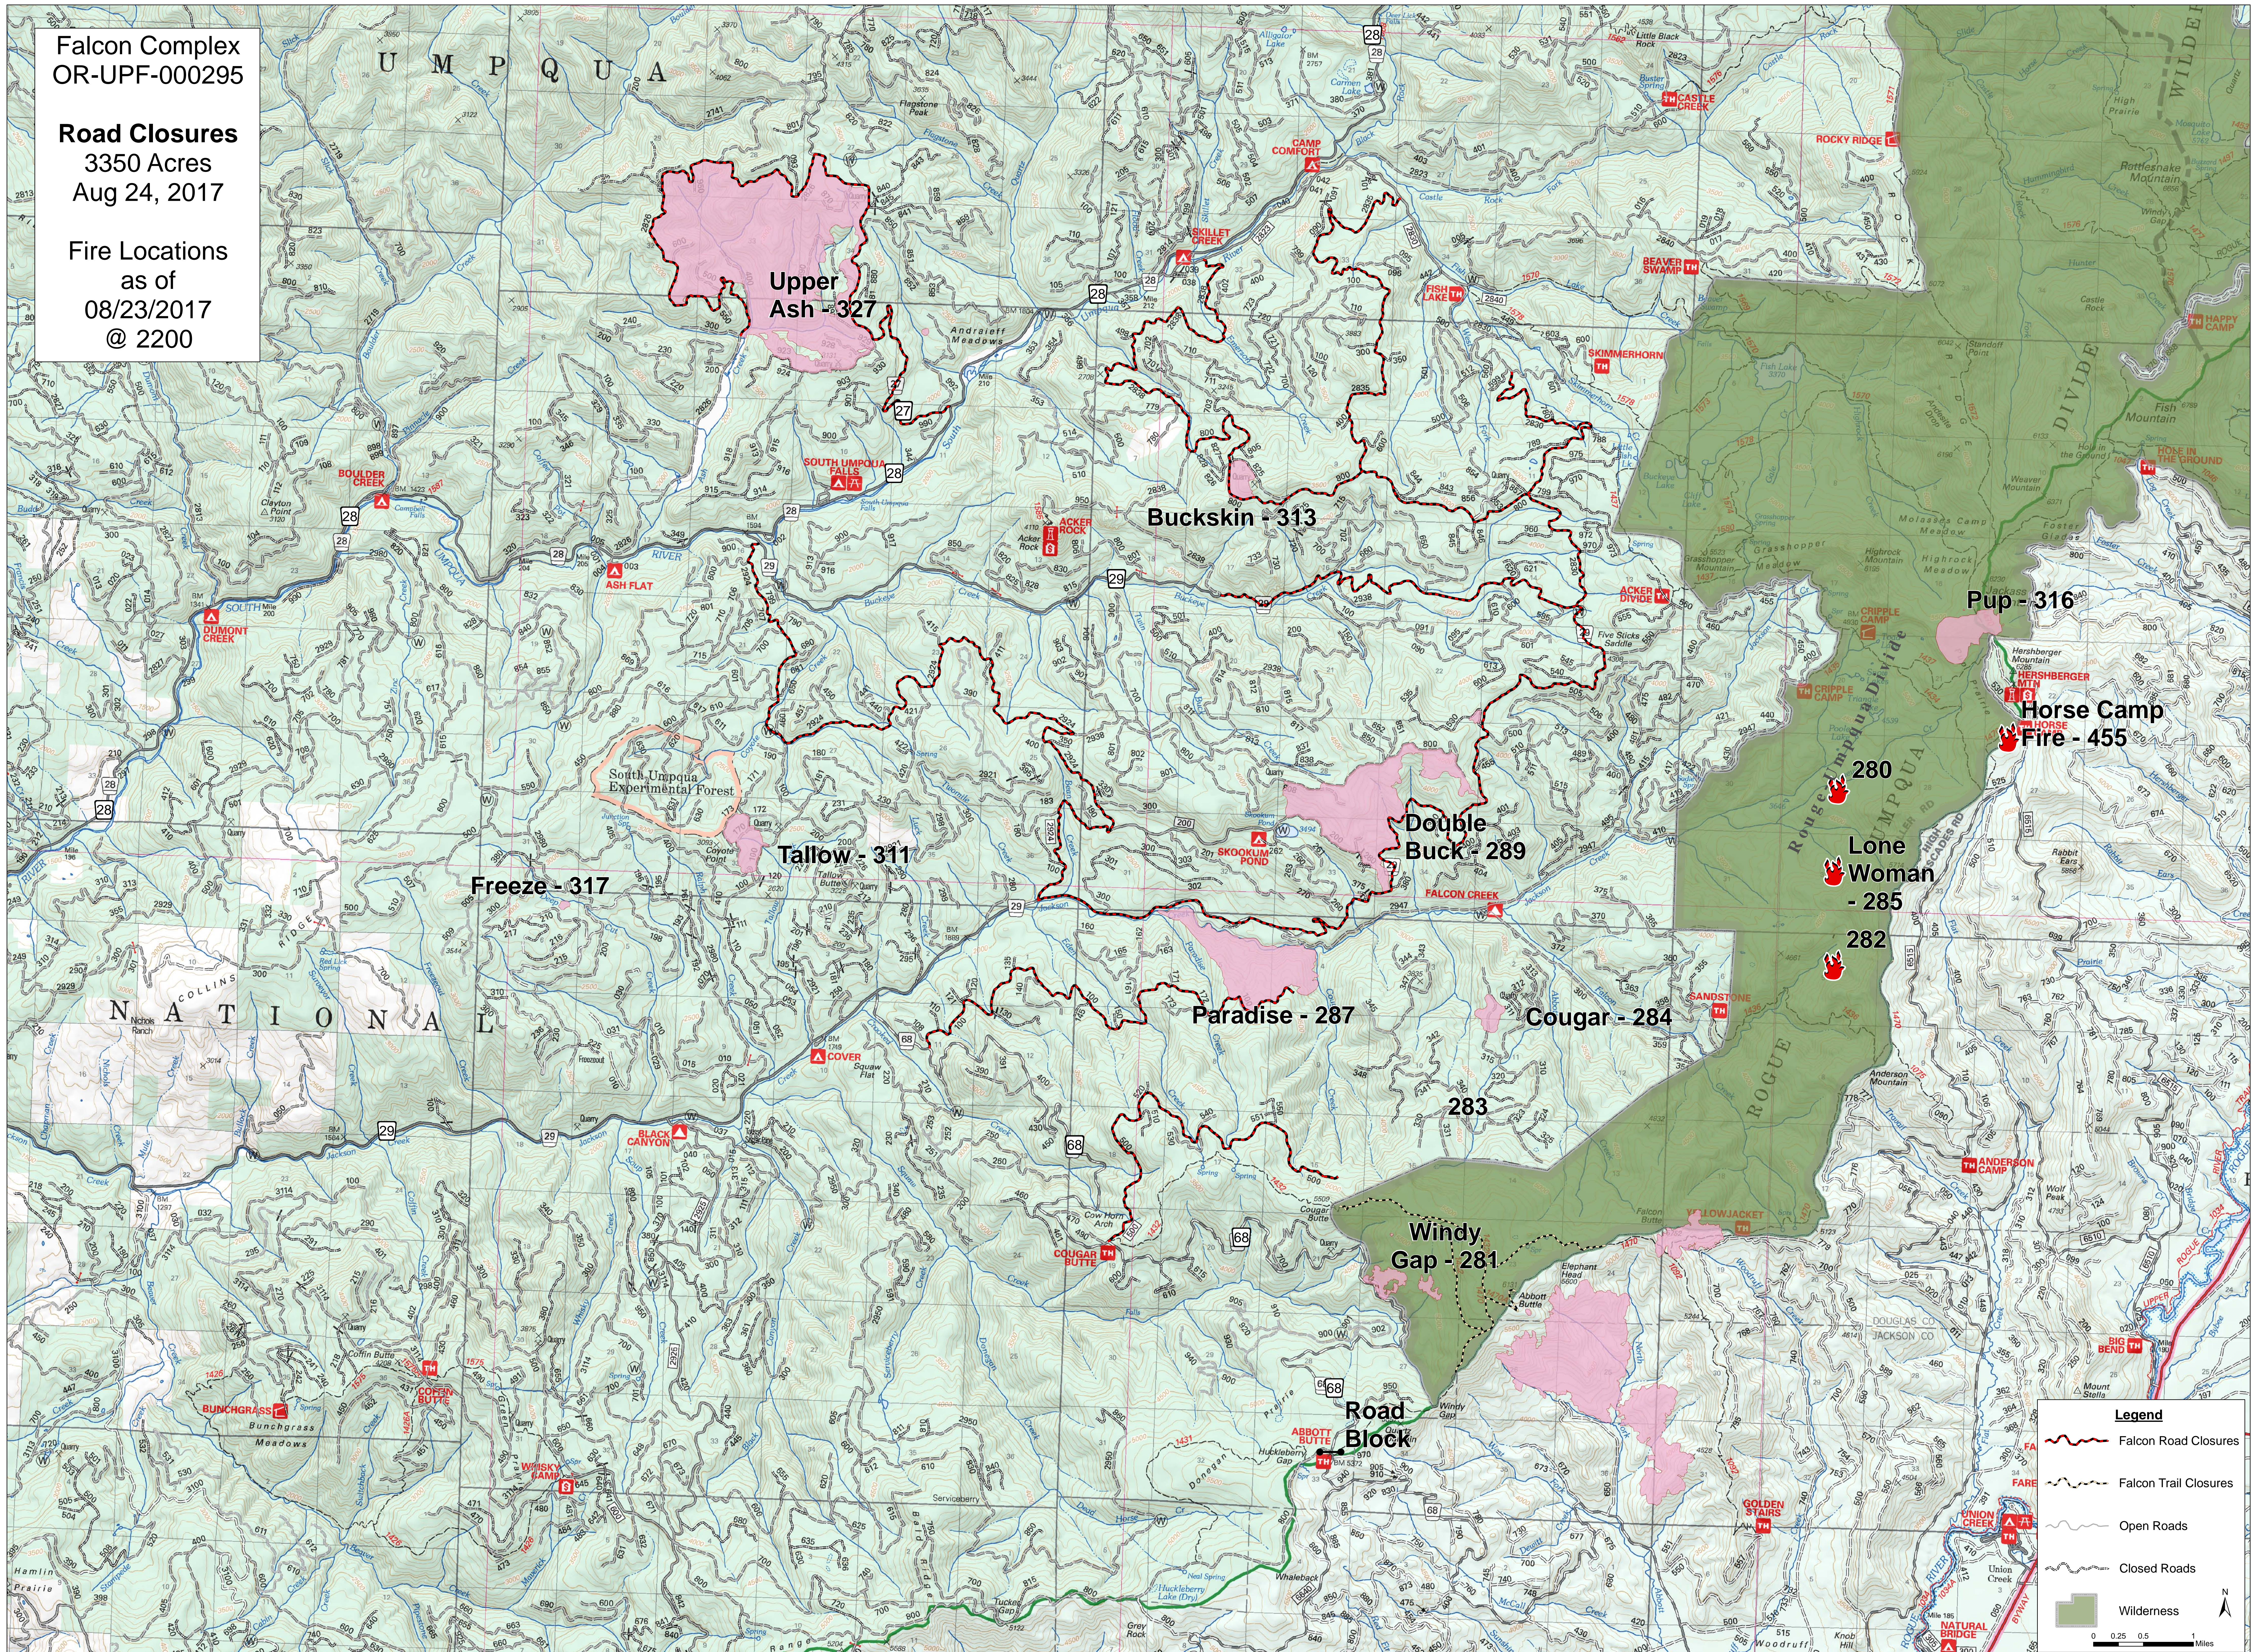

Falcon Complex
OR-UPF-000295

Road Closures
3350 Acres
Aug 24, 2017

Fire Locations
as of
08/23/2017
@ 2200

Legend

- Falcon Road Closures
- Falcon Trail Closures
- Open Roads
- Closed Roads
- Wilderness

0 0.25 0.5 1 Miles

N