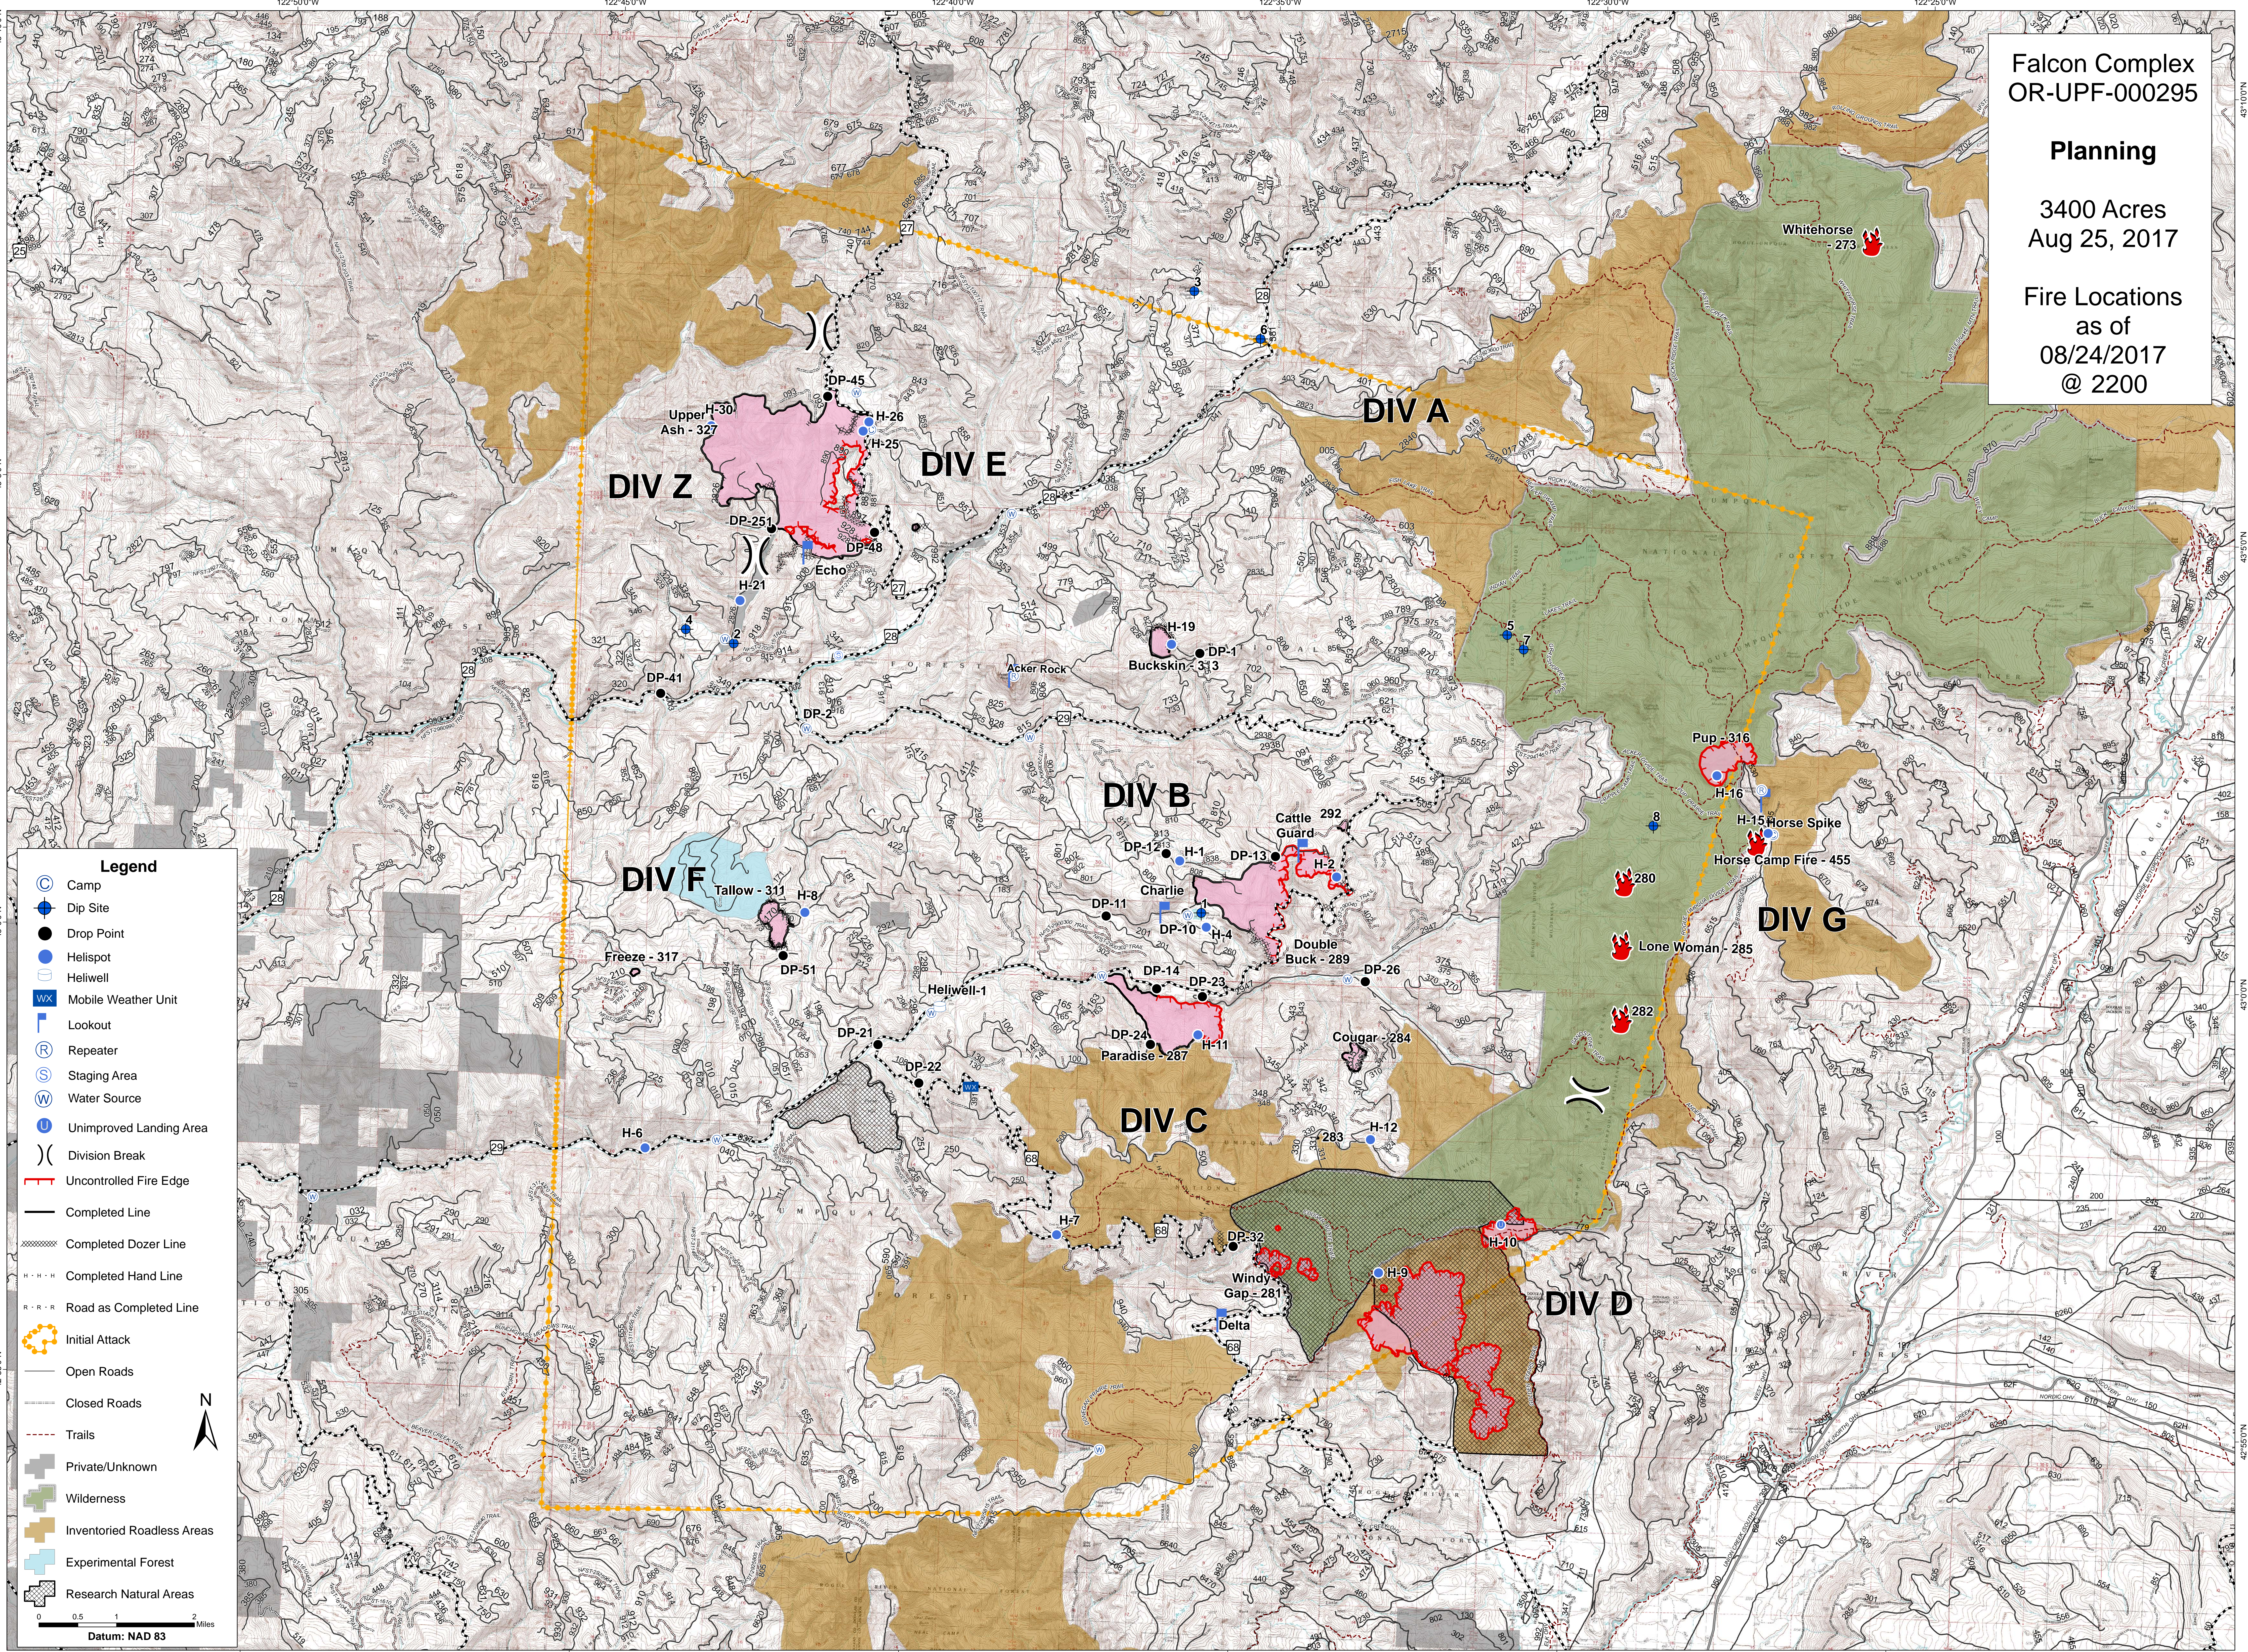

**Falcon Complex
OR-UPF-000295**

Planning

3400 Acres
Aug 25, 2017

Fire Locations
as of
08/24/2017
@ 2200

Legend

- Camp
- Dip Site
- Drop Point
- Helispot
- Helowell
- Mobile Weather Unit
- Lookout
- Repeater
- Staging Area
- Water Source
- Unimproved Landing Area
- Division Break
- Uncontrolled Fire Edge
- Completed Line
- Completed Dozer Line
- Completed Hand Line
- Road as Completed Line
- Initial Attack
- Open Roads
- Closed Roads
- Trails
- Private/Unknown
- Wilderness
- Inventoried Roadless Areas
- Experimental Forest
- Research Natural Areas

Datum: NAD 83

122°50'0"W 122°45'0"W 122°40'0"W 122°35'0"W 122°30'0"W 122°25'0"W

43°10'0"N 43°05'0"N 43°00'0"N 42°55'0"N