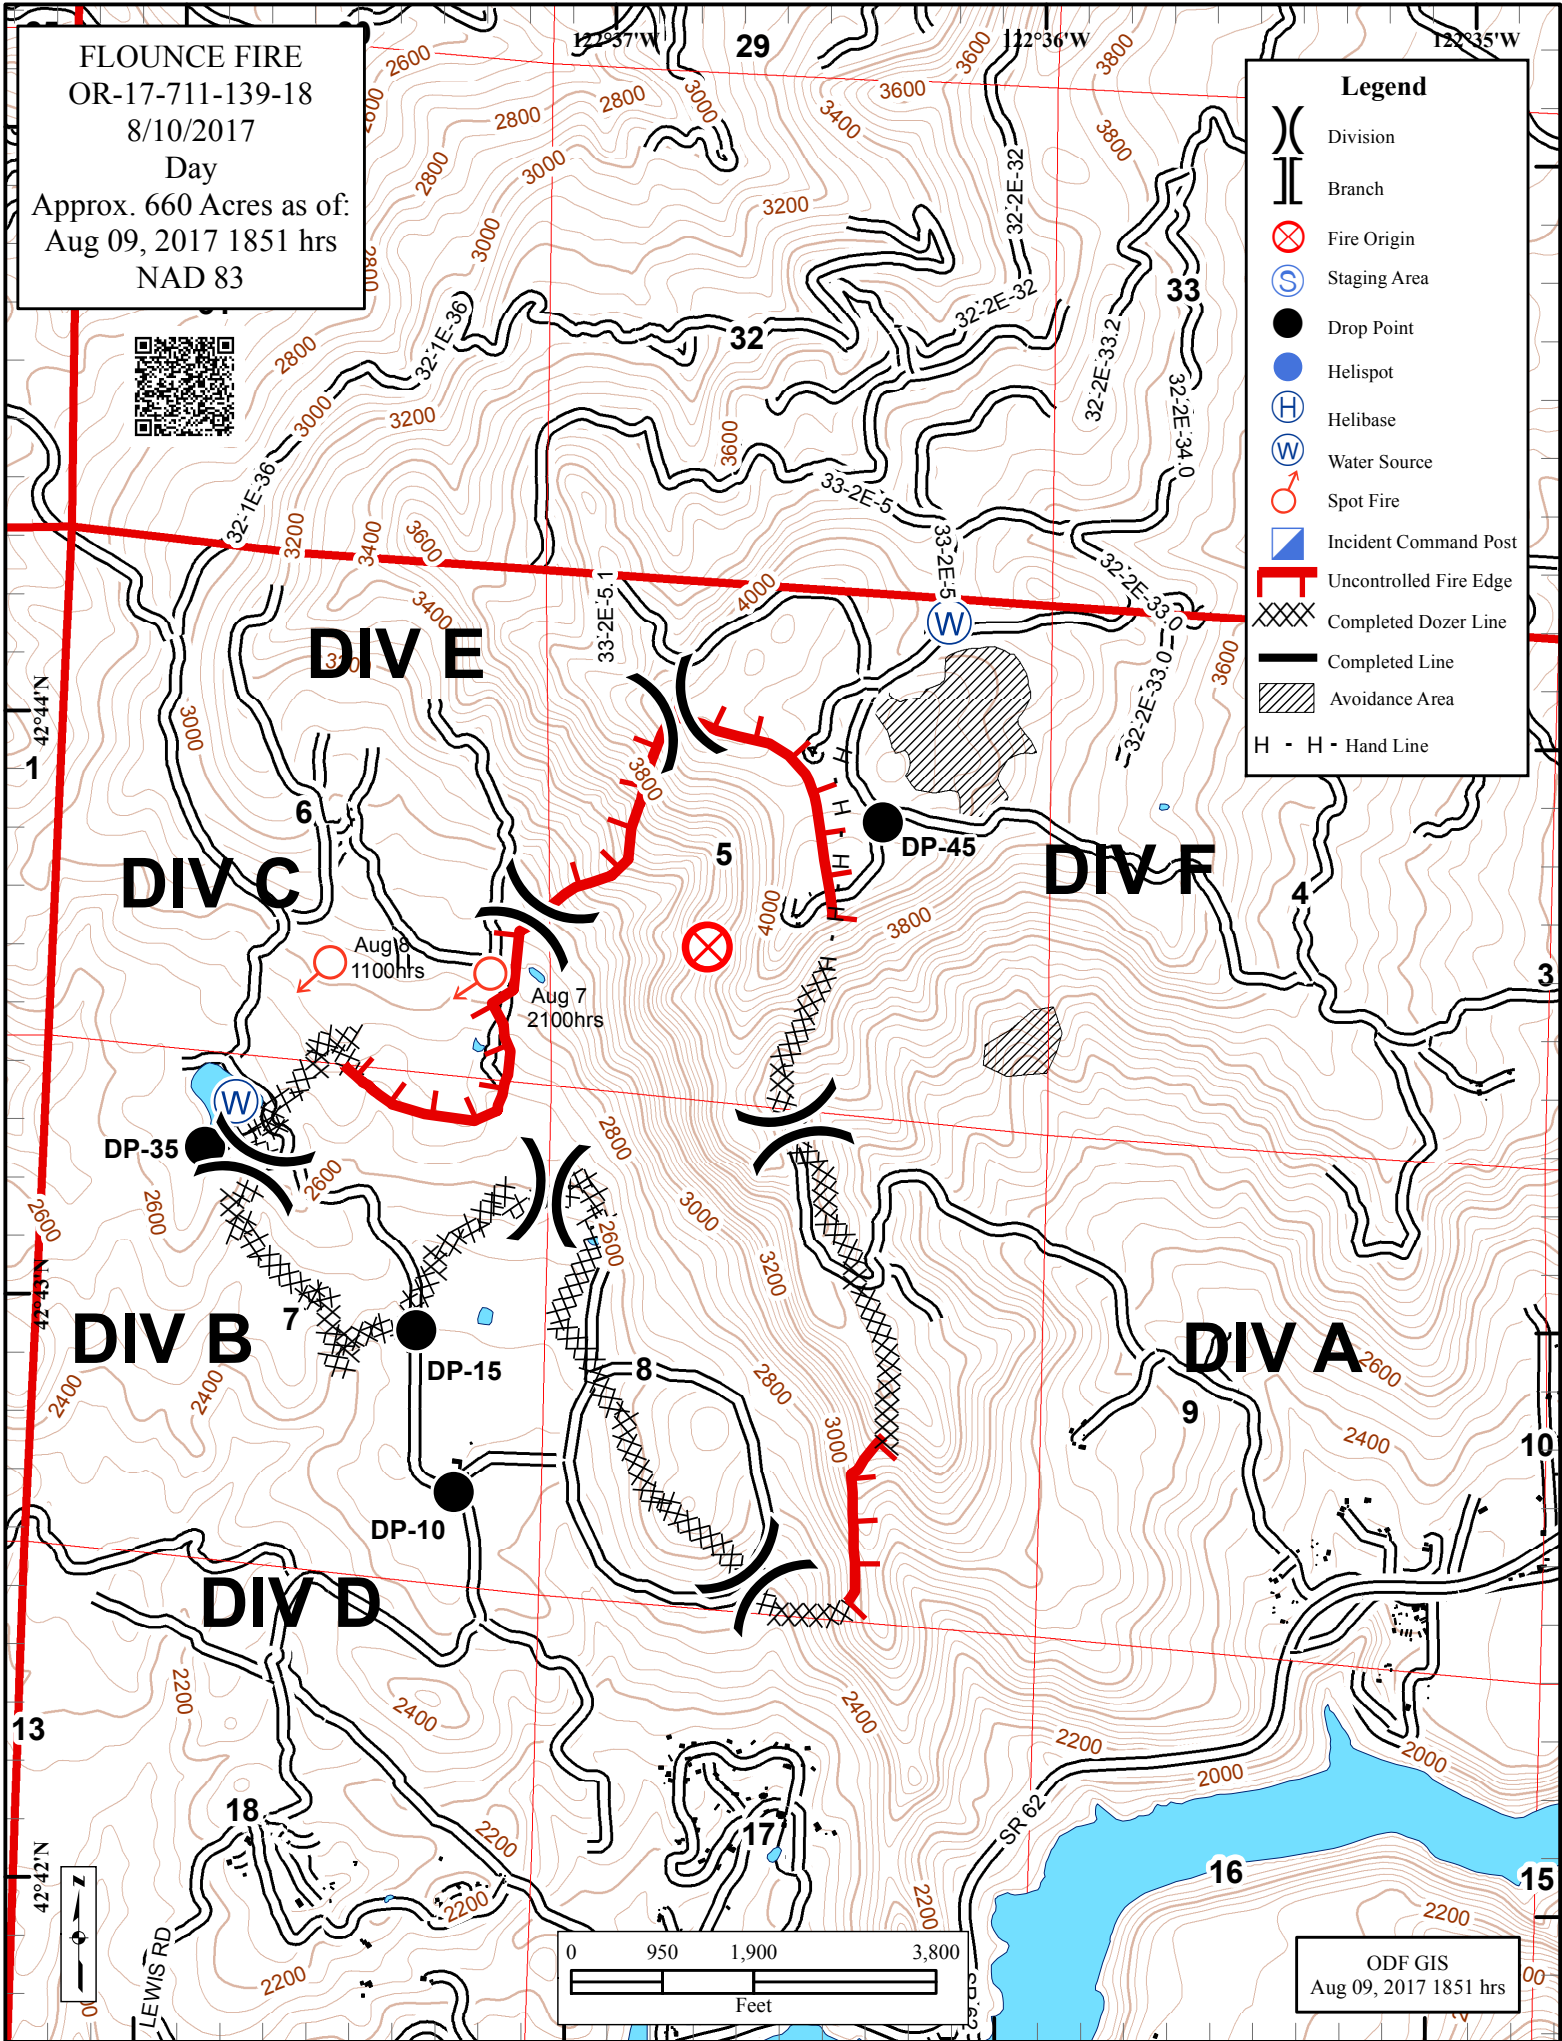

FLOUNCE FIRE
 OR-17-711-139-18
 8/10/2017
 Day
 Approx. 660 Acres as of:
 Aug 09, 2017 1851 hrs
 NAD 83

Legend

- Division
- Branch
- Fire Origin
- Staging Area
- Drop Point
- Helispot
- Helibase
- Water Source
- Spot Fire
- Incident Command Post
- Uncontrolled Fire Edge
- Completed Dozer Line
- Completed Line
- Avoidance Area
- H - H - Hand Line

ODF GIS
 Aug 09, 2017 1851 hrs