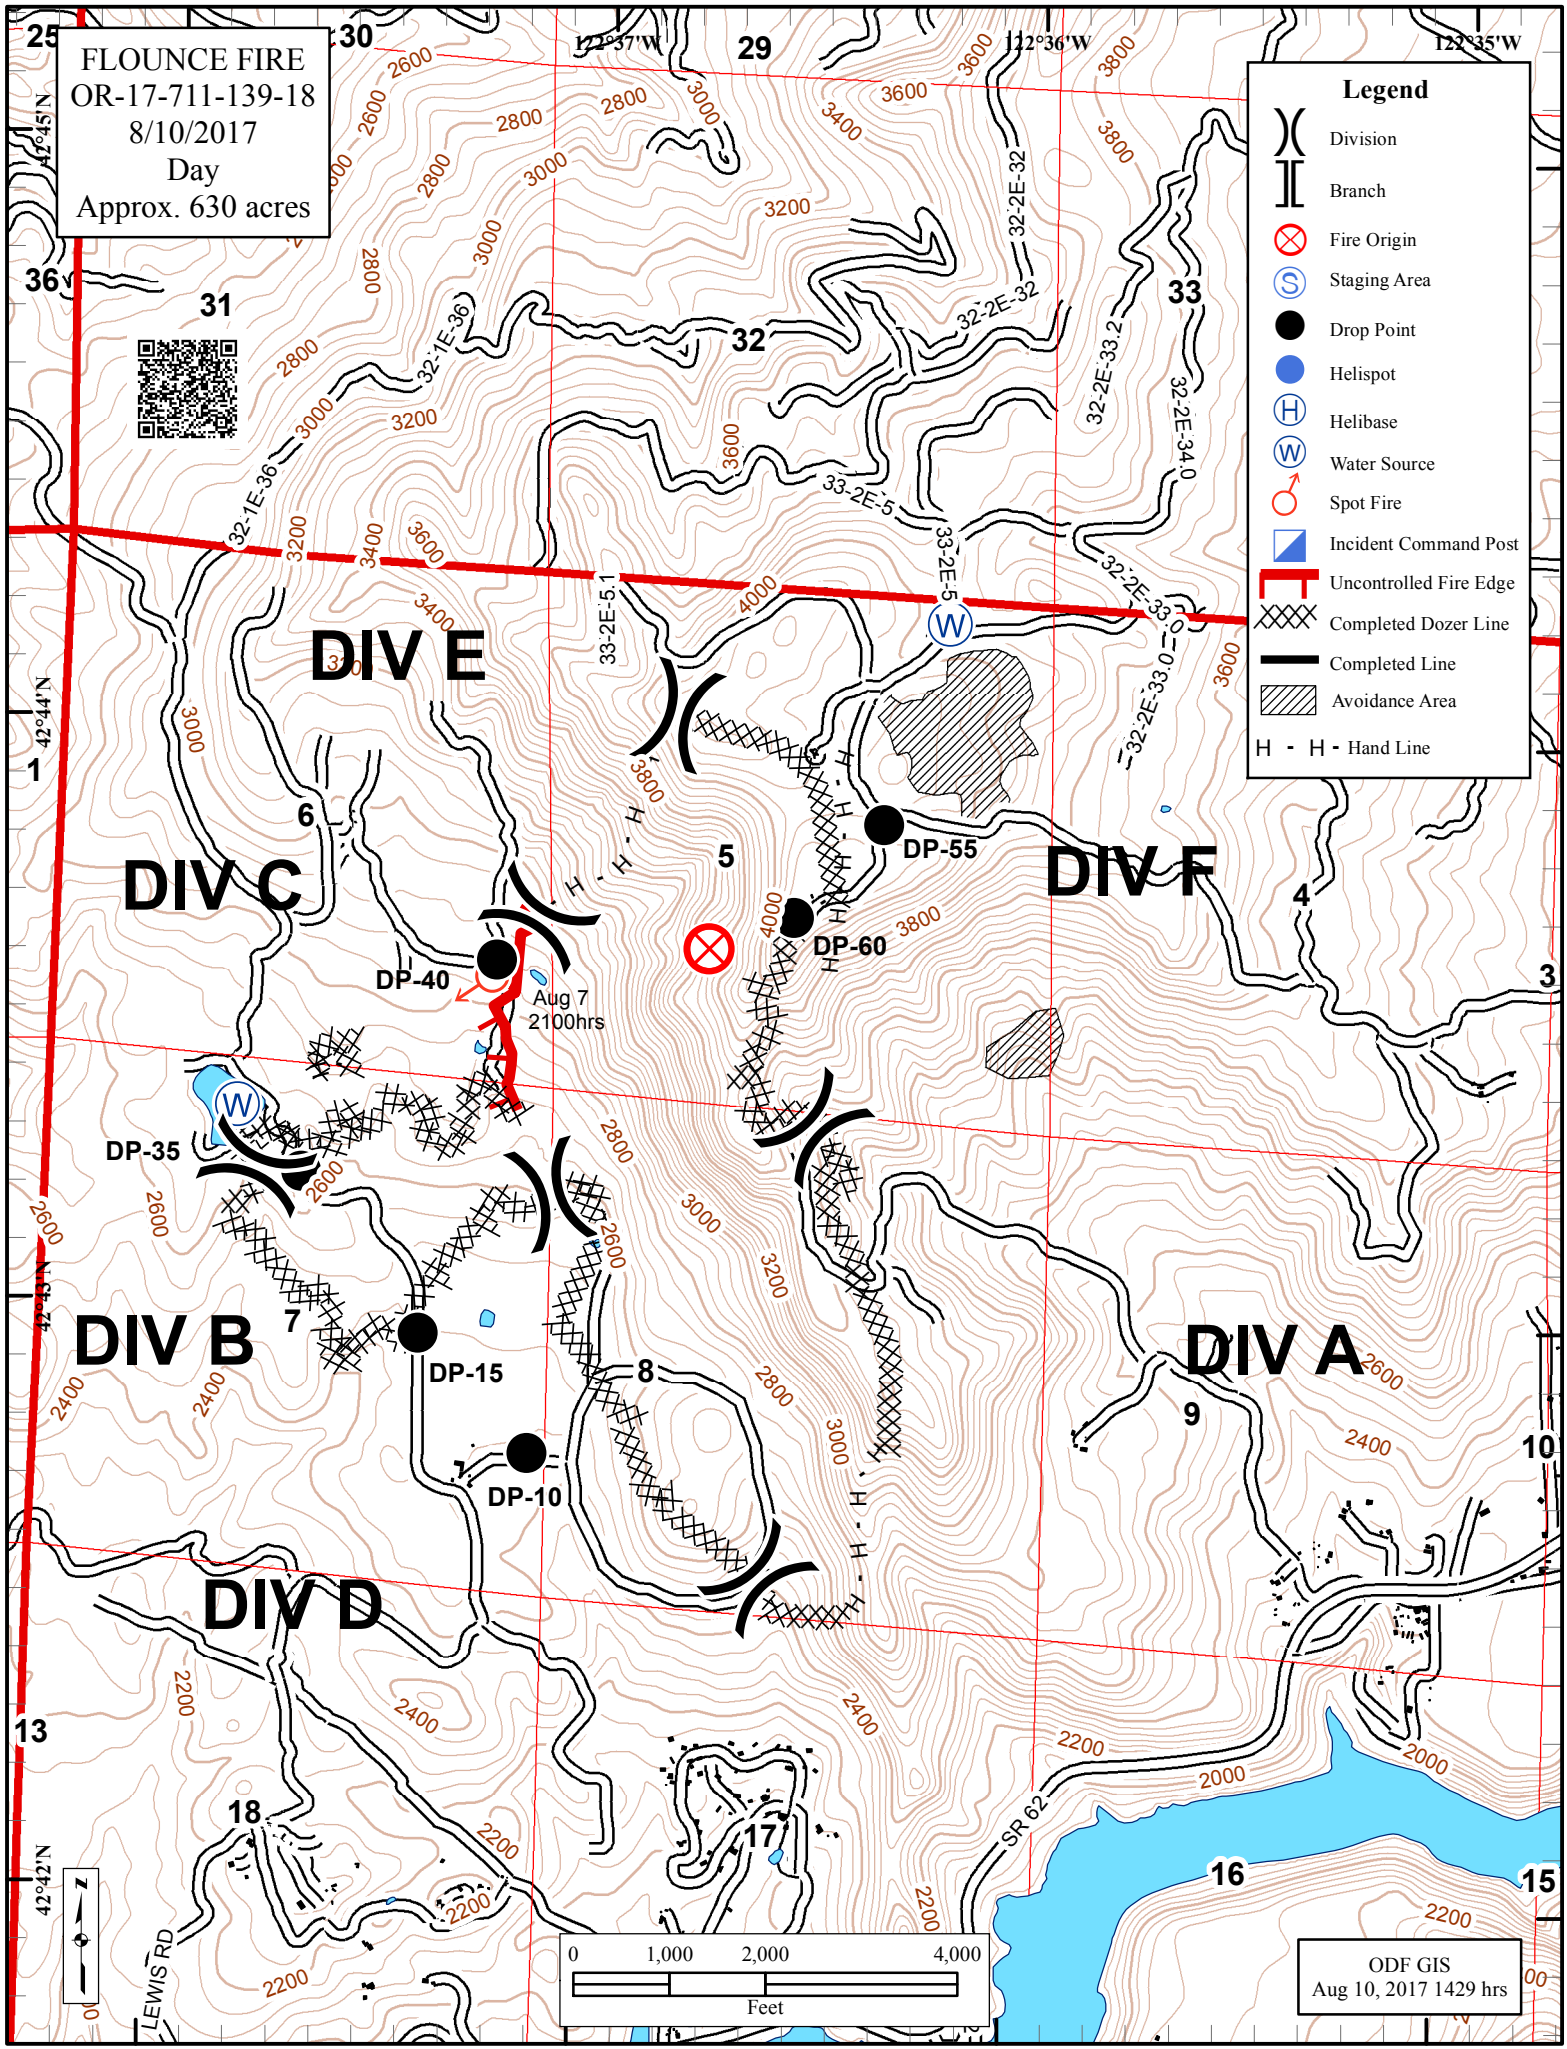

FLOUNCE FIRE
OR-17-711-139-18
8/10/2017
Day
Approx. 630 acres

Legend

- Division
- Branch
- Fire Origin
- Staging Area
- Drop Point
- Helispot
- Helibase
- Water Source
- Spot Fire
- Incident Command Post
- Uncontrolled Fire Edge
- Completed Dozer Line
- Completed Line
- Avoidance Area
- H - H - Hand Line

ODF GIS
Aug 10, 2017 1429 hrs